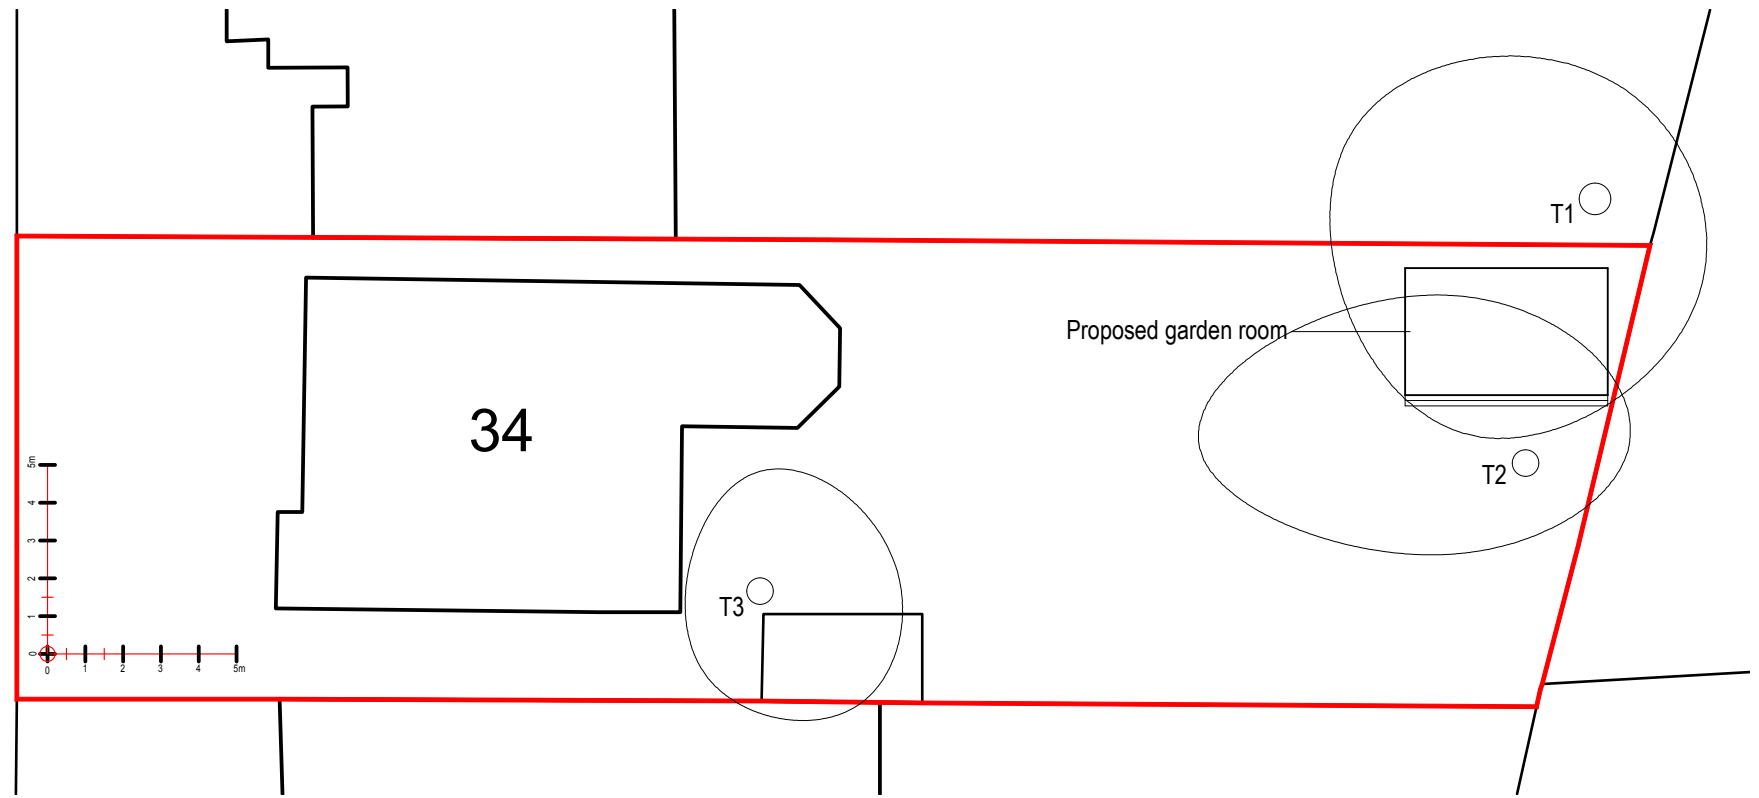

Site Location Plan @ 1:1250
 © Crown Copyright and database rights 2020 OS Licence no. 100059809

Block Plan As Proposed @ 1:200

Block Plan As Existing @ 1:200
 Refer to Arboricultural Impact Assessment and Method Statement for information relating to trees