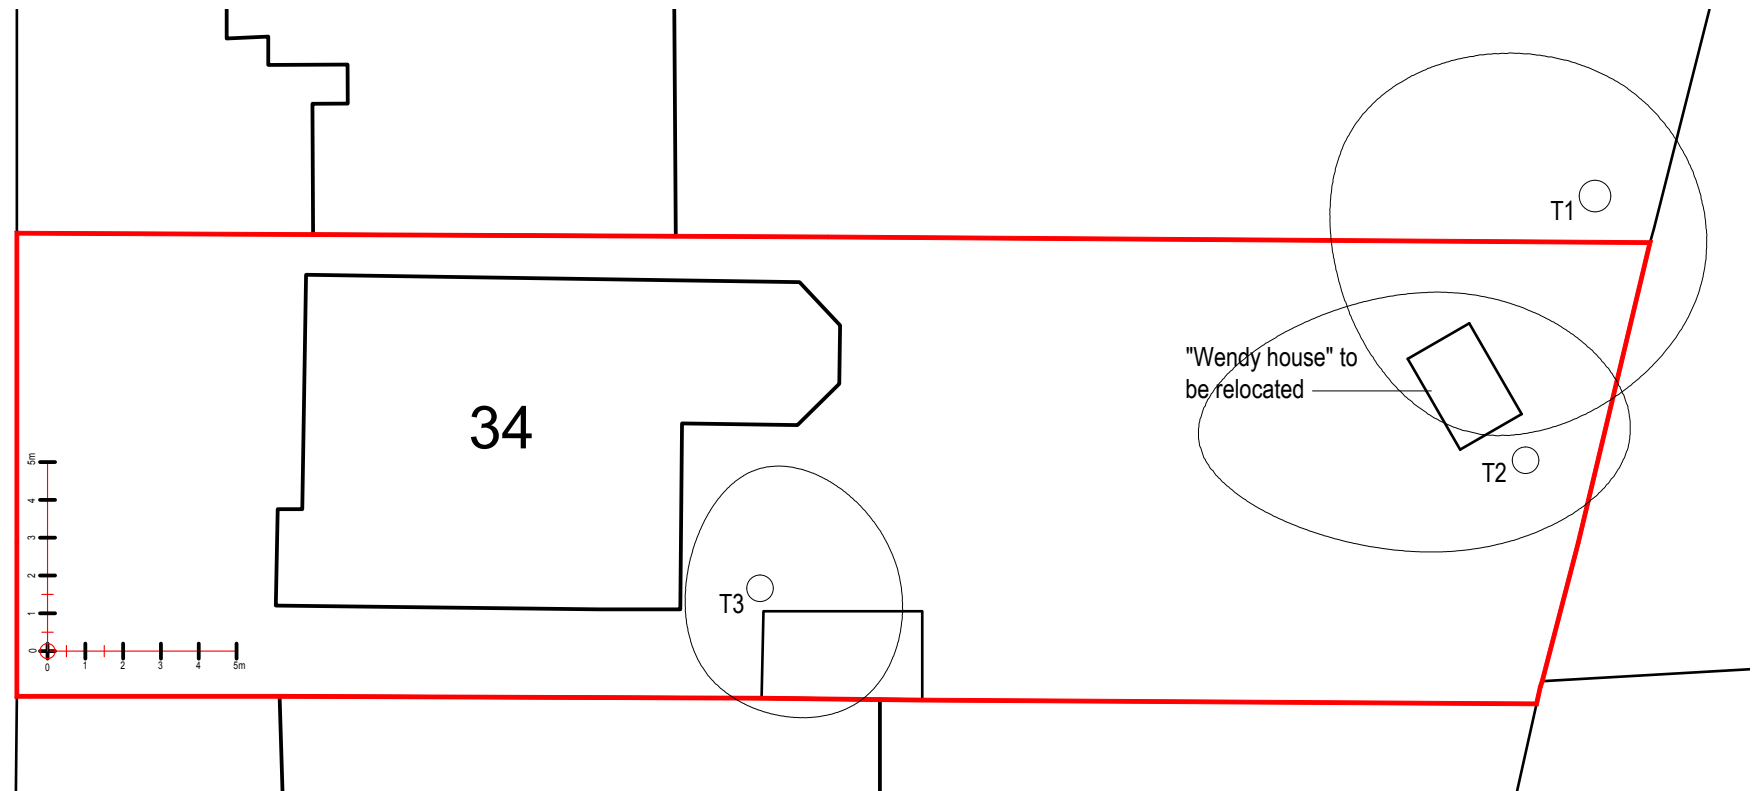

Site Location Plan @ 1:1250
 © Crown Copyright and database rights 2020 OS Licence no. 100059809

Block Plan As Proposed @ 1:200

Block Plan As Existing @ 1:200
 Refer to Arboricultural Impact Assessment and Method Statement for information relating to trees