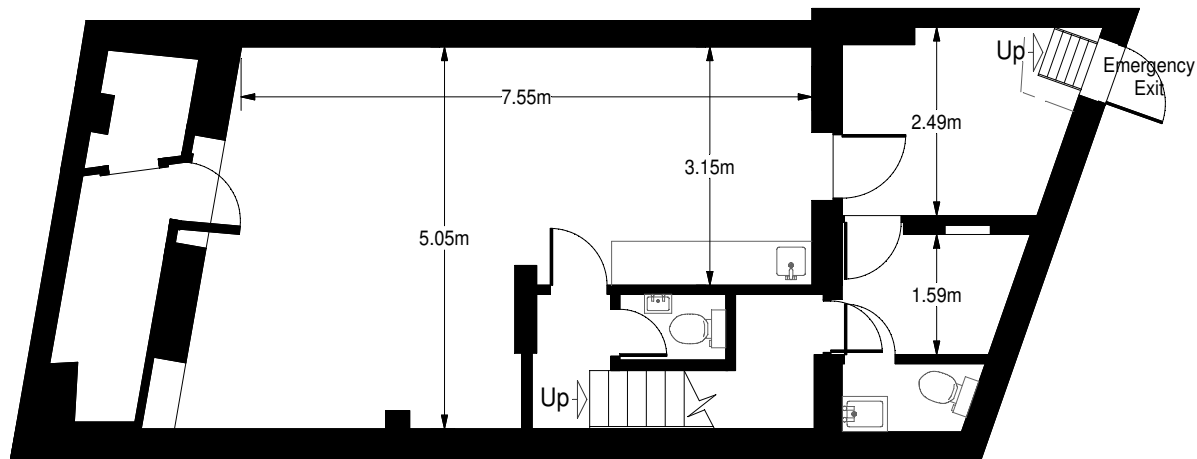

Ground Floor

Basement

12 Belsize Terrace,  
London NW3 4AX

Scale 1:100 (A4 page)  
Survey Date - March 2022

[www.ProplanUK.co.uk](http://www.ProplanUK.co.uk)

This plan is for guidance only and must not be relied upon as a statement of fact.