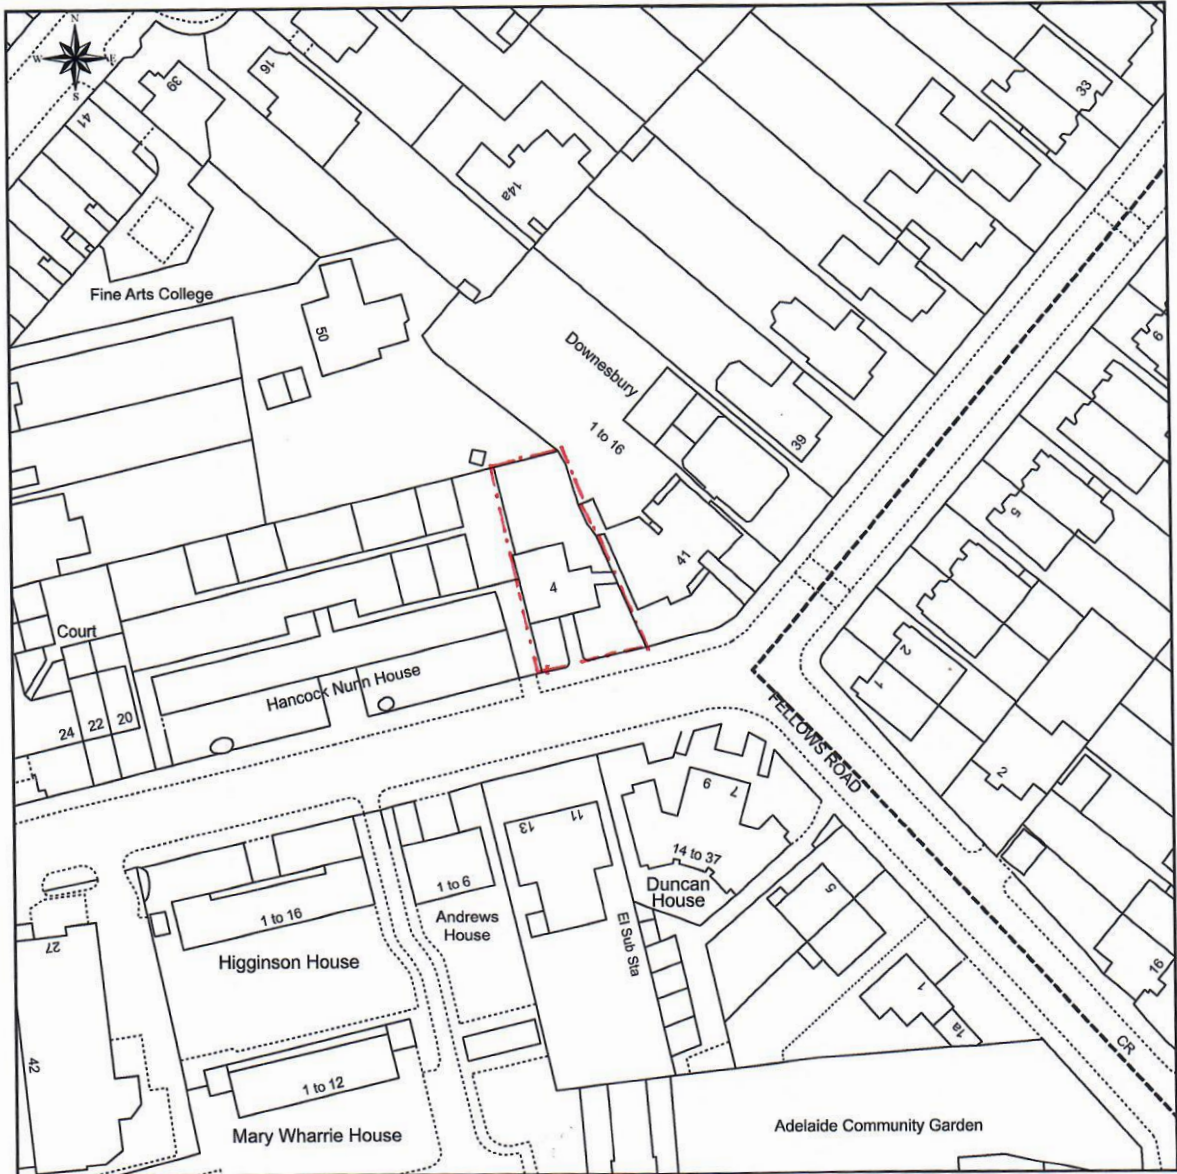

# Location Plan near 4C Fellows Road, London NW3 3LL

This Plan includes the following Licensed Data: OS MasterMap Black and White PDF Location Plan by the Ordnance Survey National Geographic Database and incorporating surveyed revision available at the date of production. Reproduction in whole or in part is prohibited without the prior permission of Ordnance Survey. The representation of a road, track or path is no evidence of a right of way. The representation of features, as lines is no evidence of a property boundary. © Crown copyright and database rights, 2022. Ordnance Survey 0100031673

0m 20m 40m 60m 80m 100m

Scale: 1:1250, paper size: A4

**emapsite**<sup>™</sup>  
plans