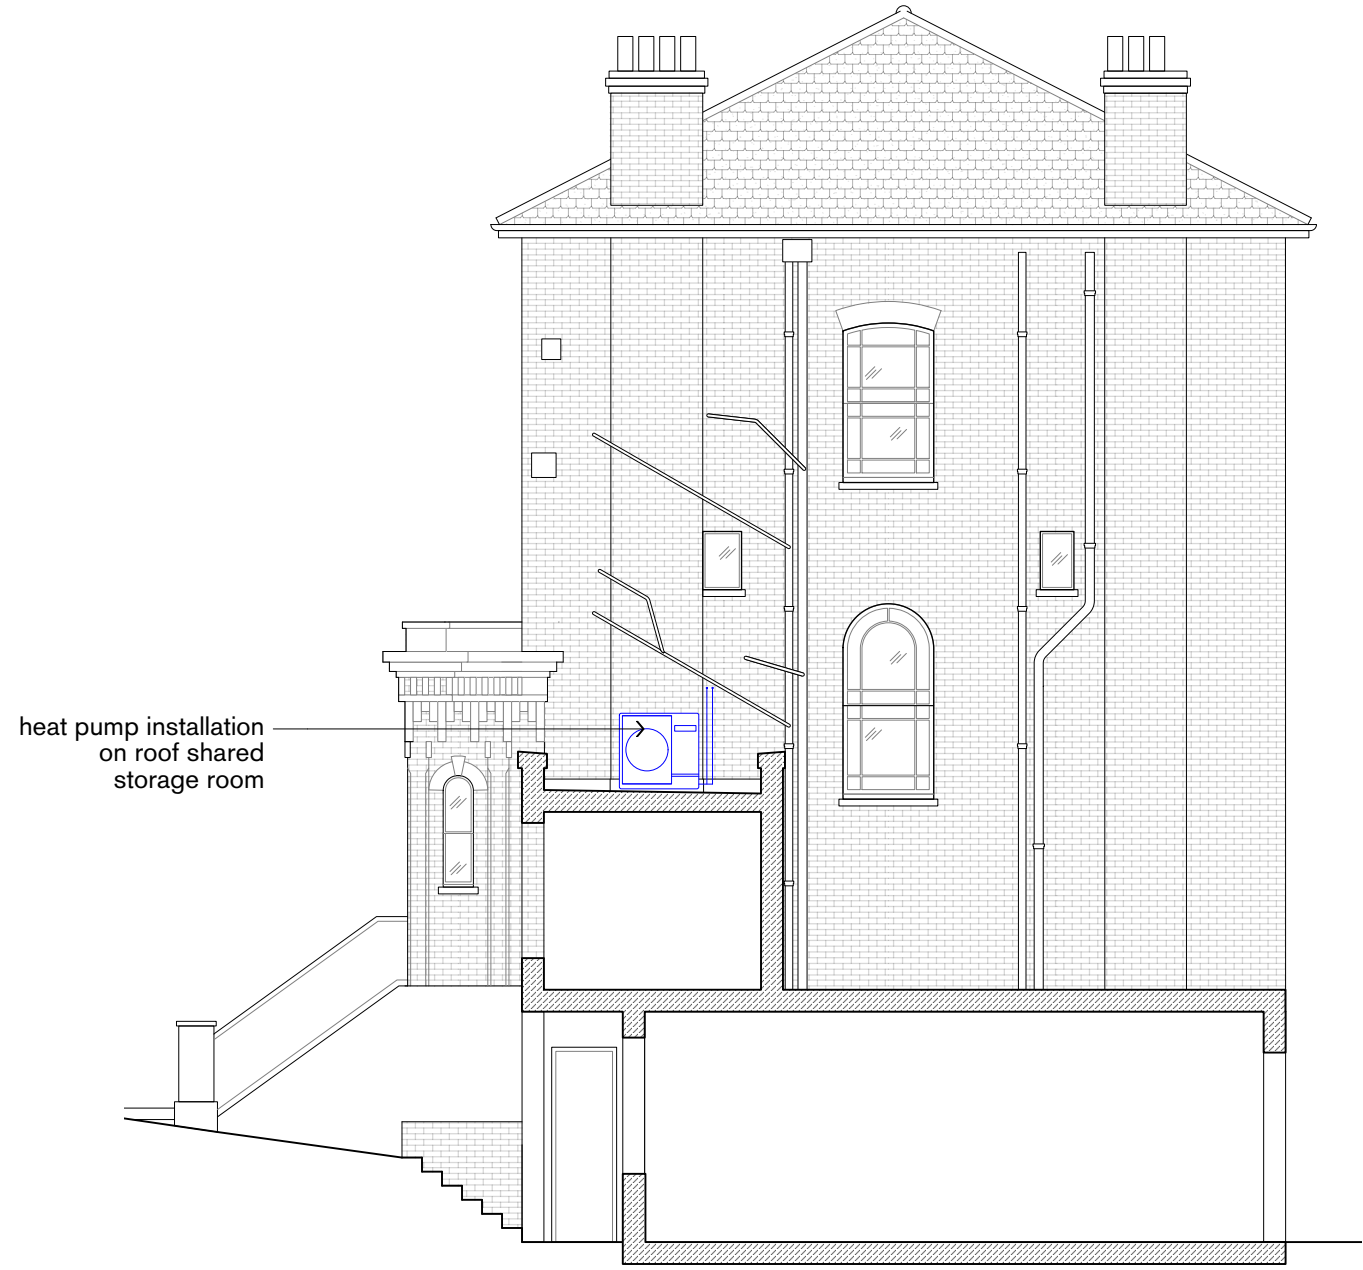

EXISTING SIDE ELEVATION - SCALE 1:100

PROPOSED SIDE ELEVATION - SCALE 1:100

P1	Scale @ A3
	1:50

Title: SIDE ELEVATION
Drawing number: (012) PL 004

Project: Chiara's
135 King Henry's Rd,
London NW3 3RD

REV.	DATE	DESCRIPTION	CHK
P1	13/09/2022	FOR PLANNING	MV