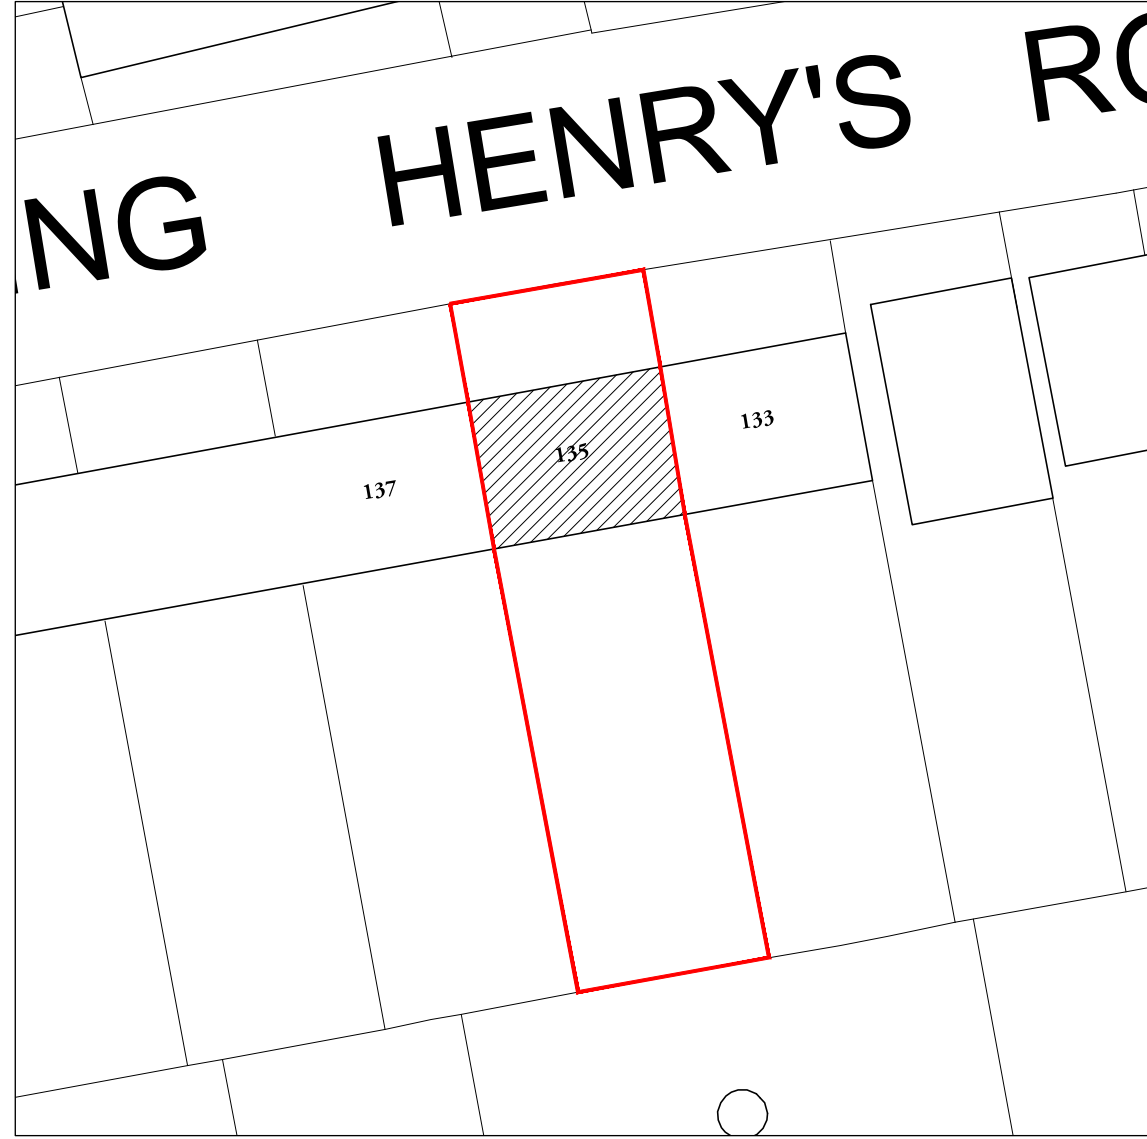

BLOCK LOCATION - SCALE 1:1250

0 5 25 50 meters 100

SITE LOCATION - SCALE 1:1250

0 5 10 25 meters 50

P1
Scale @ A3
1:50

Title: SITE PLAN
Drawing number: (012) PL 000

Project: Chiara's
135 King Henry's Rd,
London NW3 3RD

REV.	DATE	DESCRIPTION	CHK
P1	13/09/2022	FOR PLANNING	MV

STUDIO VILLAROSA
ARCHITECTURE
9 Ives Street, Garage | London SW3 2ND
www.manfredvillarosa.com
+44 (0) 73 8858 7555
studio@manfredvillarosa.com