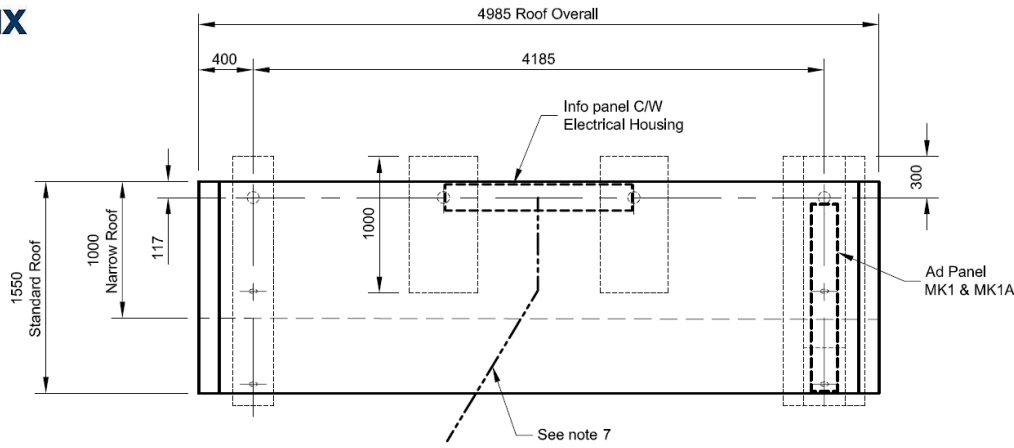

Shelter Elevations

Site Address
KINGSWAY, LONDON. WC2B 6AG
Bus Stop 0107/0071