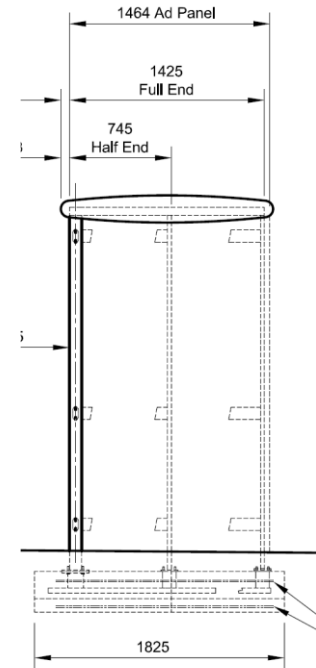

Shelter Elevations

Site Address
KINGSWAY, LONDON. WC2B 6AG
Bus Stop 0107/0071