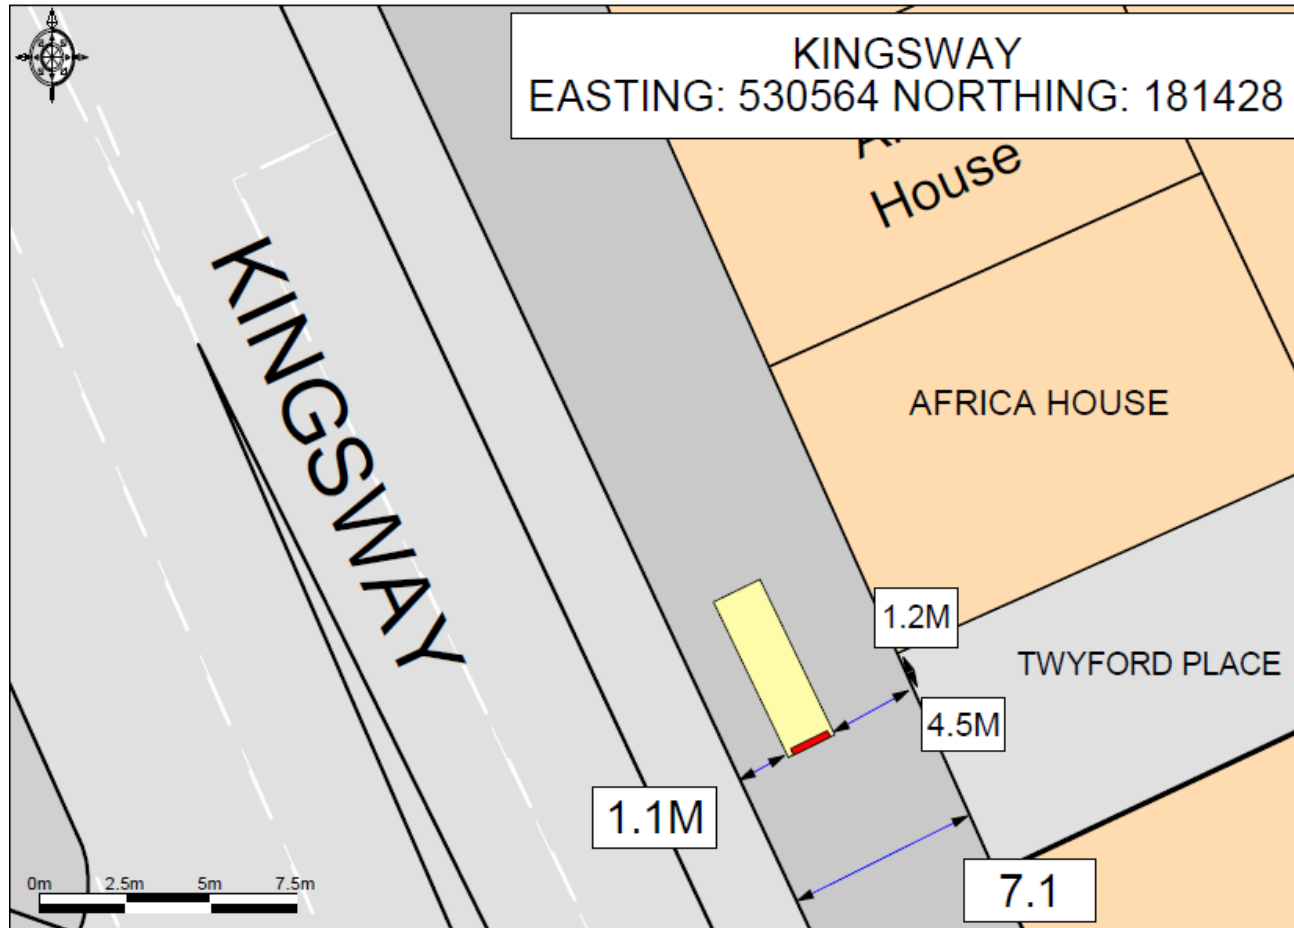

London Borough of Camden

TfL Bus Shelter Advertising Upgrade

Site Address

KINGSWAY, LONDON. WC2B 6AG

Bus Stop 0107/0071

Site Address

KINGSWAY, LONDON. WC2B 6AG

Bus Stop 0107/0071

Site Address
KINGSWAY, LONDON. WC2B 6AG
Bus Stop 0107/0071

Site Images

Site Address
KINGSWAY, LONDON. WC2B 6AG
Bus Stop 0107/0071

Presentation

- Digital display in Forum design.
- Product specially designed for direct outdoor use in a wide range of environmental/temperature conditions and features.