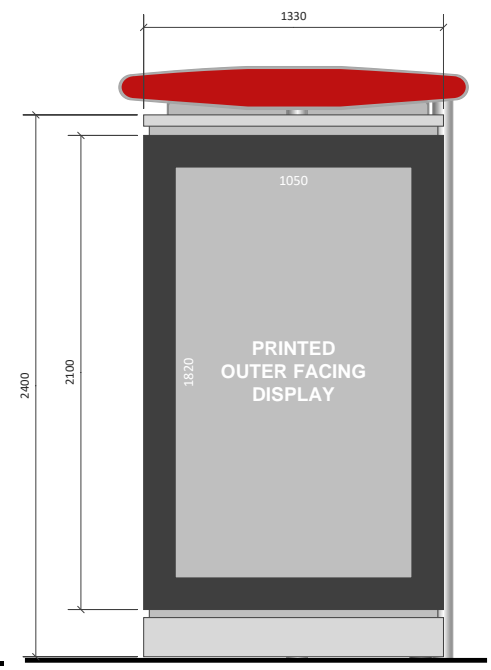

Screen

Technology	LCD
Pitch	0,831mm(V) x 0,831mm(H)
Rear face	Paper or Screen
Resolution	3840 x 2160 4K
Brightness	2500 cd/m ² Auto adjust to ambient levels
Angle of Visibility Horizontal	178°
Angle of Visibility Vertical	178°
Display color	72%
Backlight technology	White LED
Number of colors	16,7 Million

Weight and Conditions

Global	1338(W) x 2957 (H) x 245 (D) mm
Visible	1866mm(H)x1052mm(W)2142mm(D)
Visible area	1.9m ²
Screen aspect ratio	16/9

Certificates

Certifications	CE.
----------------	-----

Comments :

Premium product for reliability, monitoring and maintenance features

Site Address

KINGSWAY, LONDON. WC2B 6AG

Bus Stop 0107/0071

Advertisement Position

Side View

Outer View

The double-sided advertisement display is positioned at one end of the open shelter unit. The internal and external faces will display digital screens.