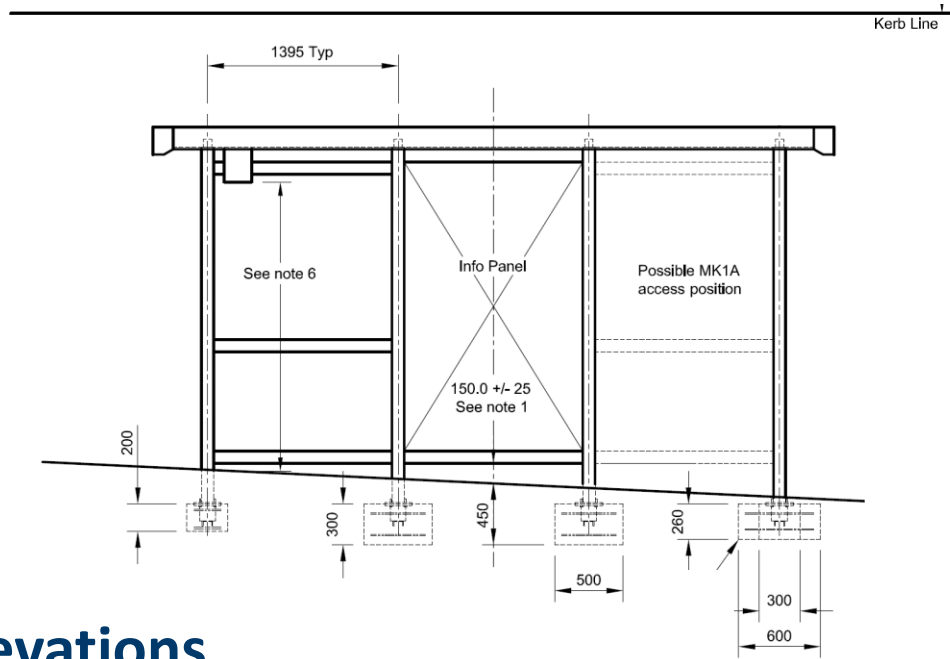

Shelter Elevations

Site Address
KINGSWAY, LONDON. WC2B 6AG
Bus Stop 0107/0071