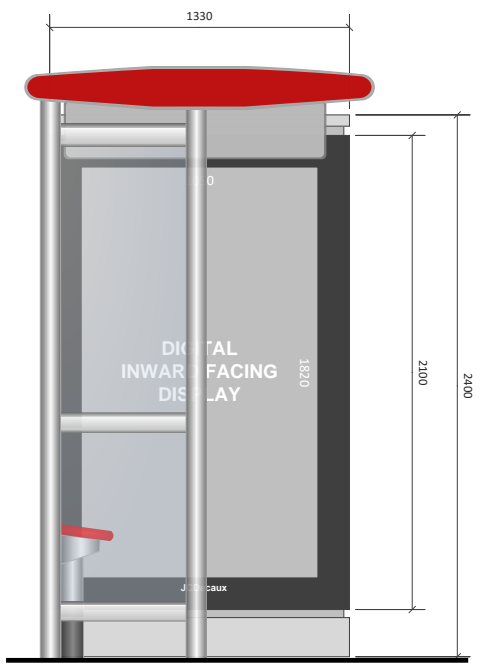

Advertisement Position

Inward View