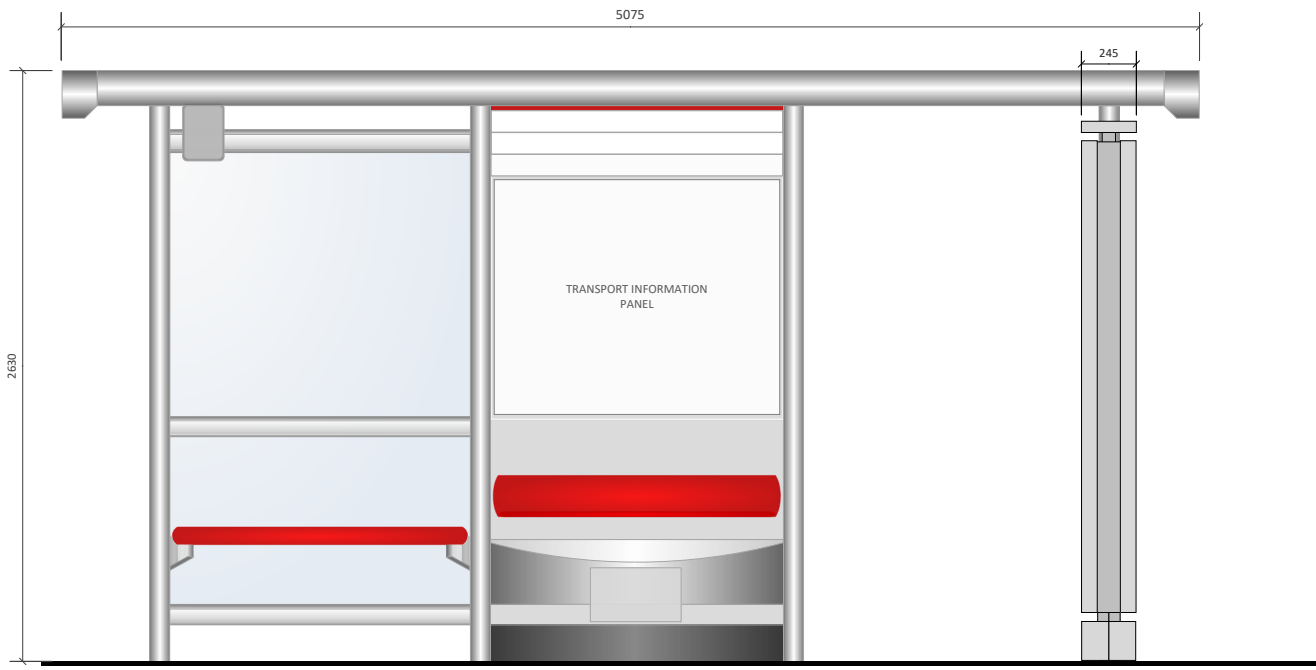

Weight and Conditions

Global	1338(W) x 2957 (H) x 245 (D) mm
Visible	1866mm(H)x1052mm(W)2142mm(D)
Visible area	1.9m ²
Screen aspect ratio	16/9

Certificates

Certifications	CE.
----------------	-----

Comments :

Premium product for reliability, monitoring and maintenance features

Site Address

KINGSWAY, LONDON. WC2B 6AG

Bus Stop 0107/0071

Advertisement Position

Side View

Outer View

The double-sided advertisement display is positioned at one end of the open shelter unit. The internal and external faces will display digital screens.