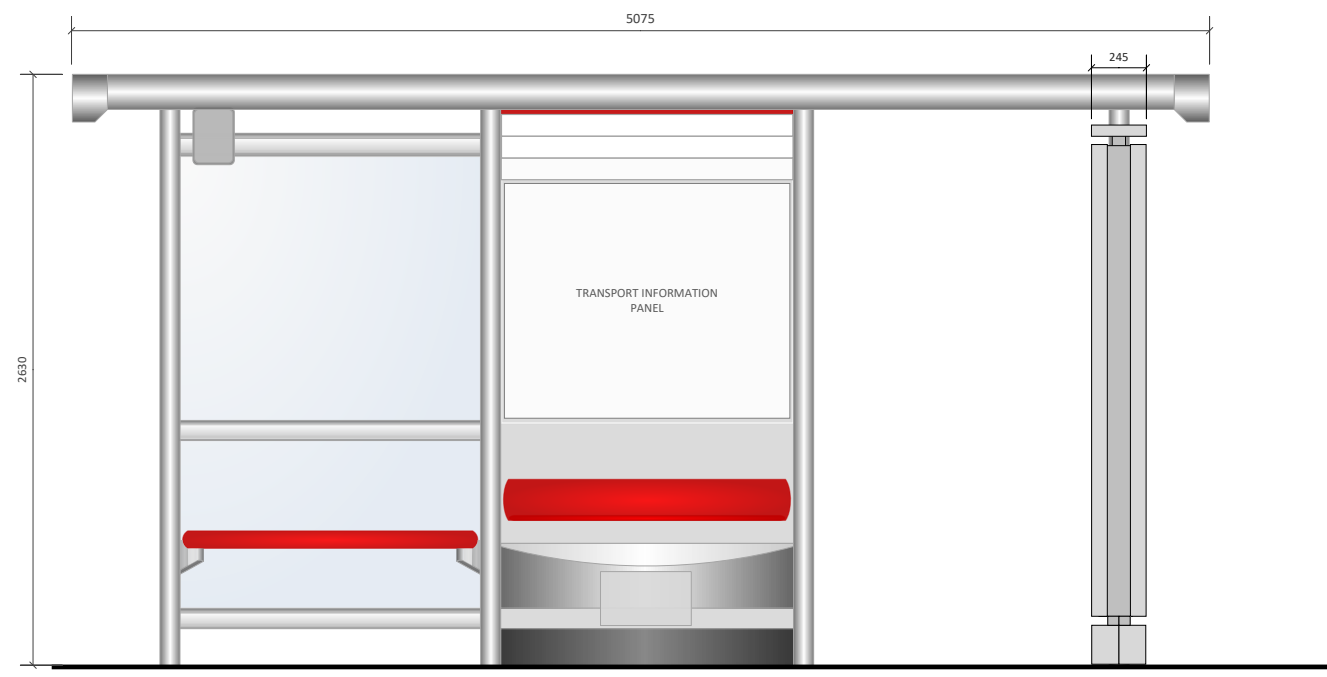

Side View

The drawing is based on a three bay open end shelter however several variants may be used which will change the length of the shelter but not the position of the advertising display. Images also show a silver coloured shelter and display frame but this will be clack within specific Boroughs to meet the adopted street furniture design guidance

Site Plan 1:200

Site Address
KINGSWAY, LONDON. WC2B 6AG
Bus Stop 0107/0071