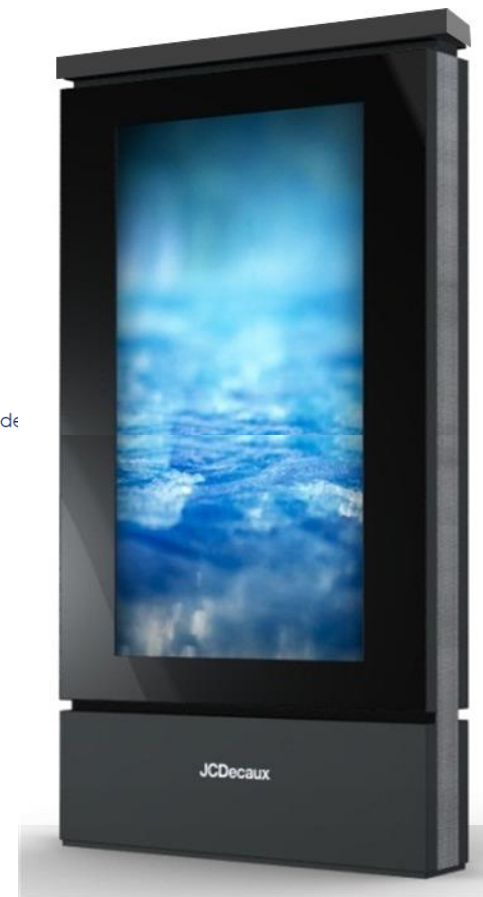

General Product Information

Performance

- Excellent contrast and quality of image.
- Displays great quality fix images and video, thanks to its resolution 3840 x 2160 4K.
- Brightness up to 2500Cdm², the best performance available in the market for an LCD screen.

Robustness and Durability

- Product specially designed for direct outdoor use in a wide range of environmental/temperature conditions and features.
- Brightness level not affected by extreme temperatures and does not degrade over time like other technologies.
- Best in class product in term of visibility in direct sunshine. Improved reliability and life through expert thermal and solar management de
- Bumpers option to protect the furniture.

Certifications

CE

Manageability

- Extensive monitoring capability through digital image verification that gives immediate feedback about display performance.
- Intelligent monitoring/control and maintenance features.

Modularity

- Available in Forum and iVision designs.
- Modular design for simple on-site service.

Vandalism

- Front-face in laminated 8mm tempered glass.
- Furniture opening guaranteed by the use of special keys.
- Screws and fixing gears are invisible.
- Furniture composed of unalterable materials.
- Encrypted transmission between JCDecaux NOC and the digital displays.
- High quality materials and coating.

Site Address

KINGSWAY, LONDON. WC2B 6AG

Bus Stop 0107/0071