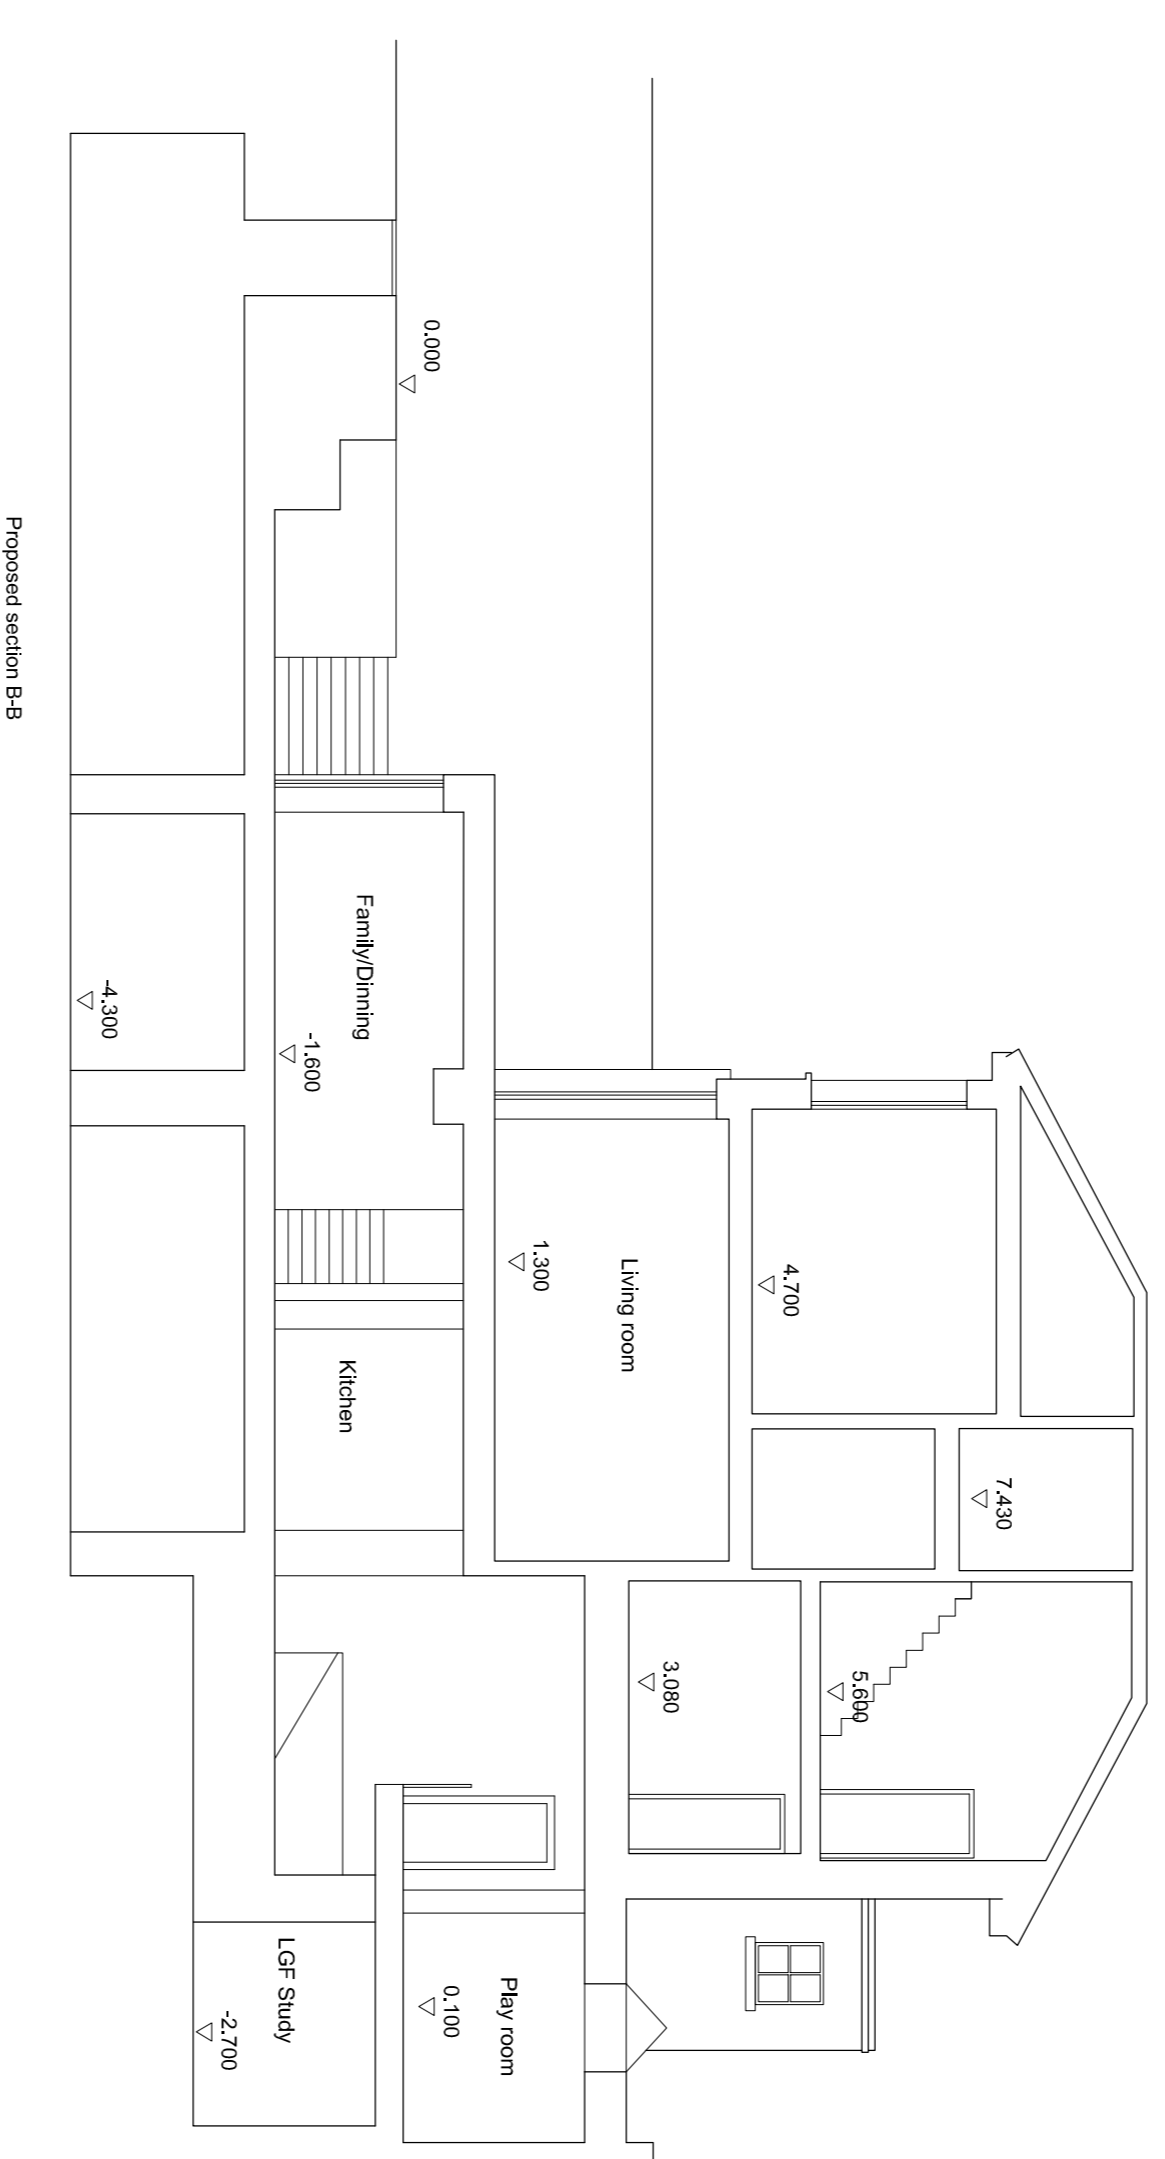

Dimensions in meters

DATE	PROJECT		
10/04/15	35 Greville road London NW6 5JL		
SCALE	DRAWING TITLE		
1:100 at A1	Proposed section drawings		
JOB	SERIES	DRAWING NO.	REV.
71		71-1	

CHECKED: