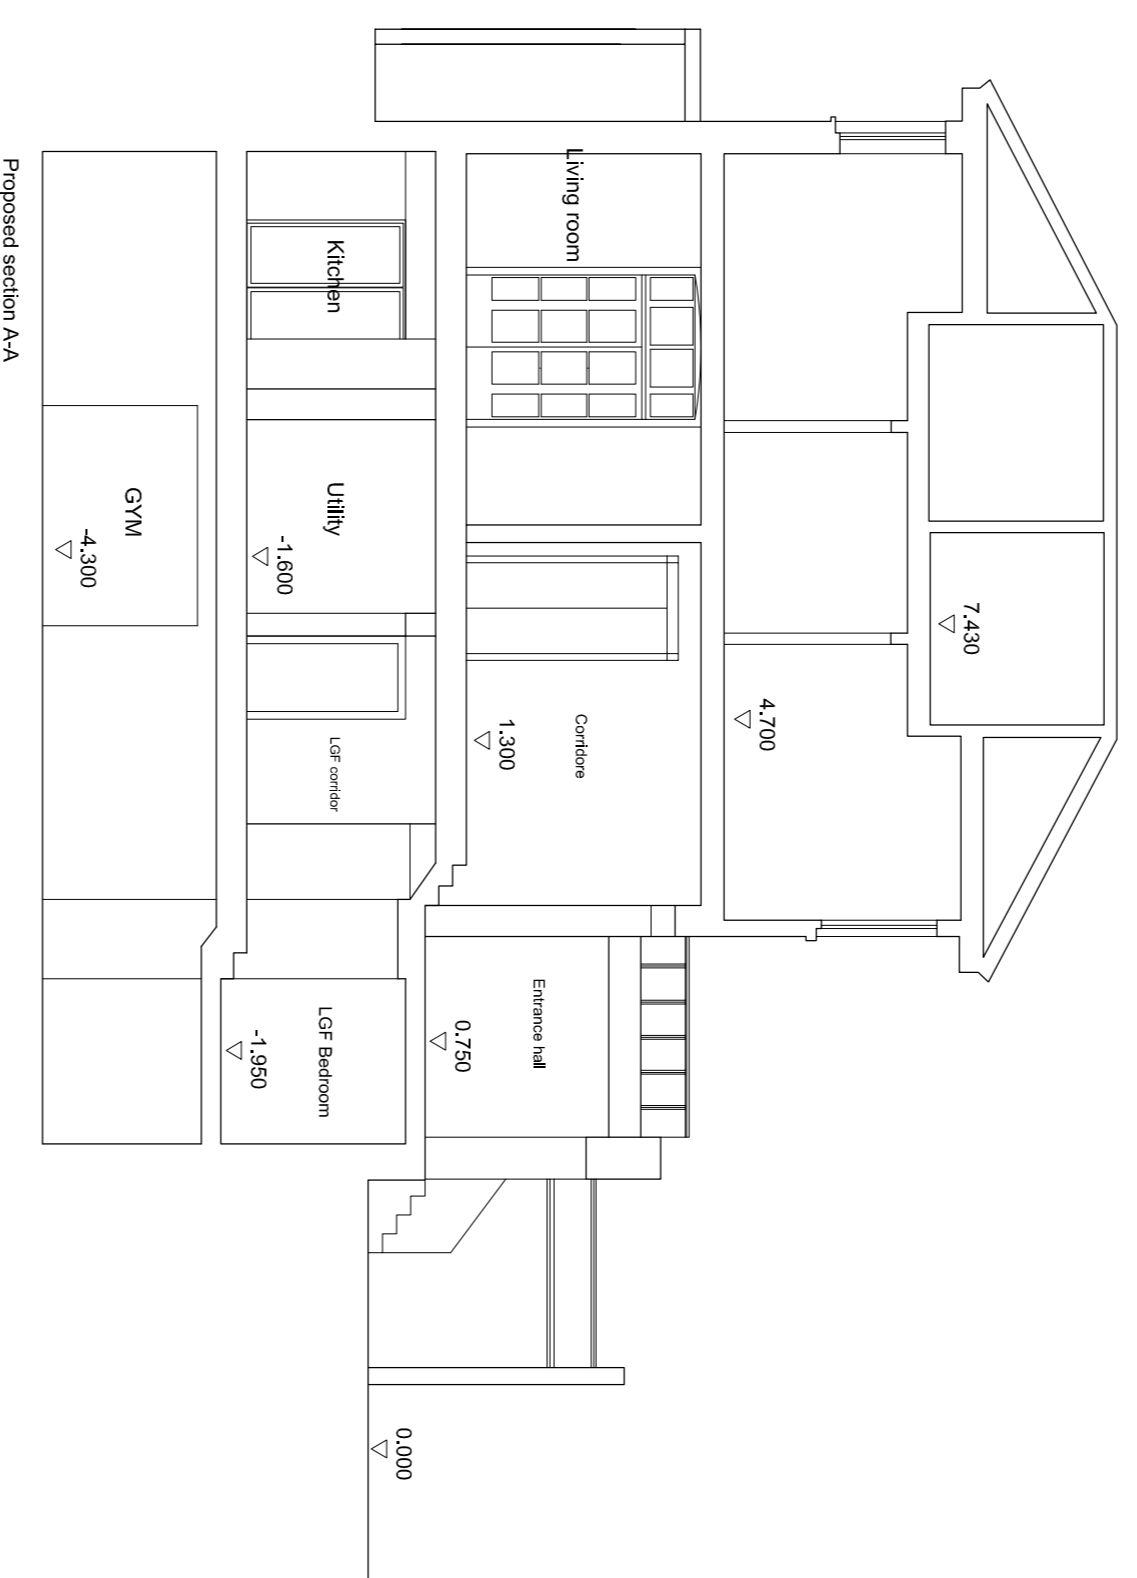

Dimensions in meters

DATE	PROJECT		
10/04/15	35 Greville road London NW6 5JL		
SCALE	DRAWING TITLE		
1:100 at A1	Proposed section drawings		
JOB	SERIES	DRAWING NO.	REV.
71		71-1	

CHECKED: