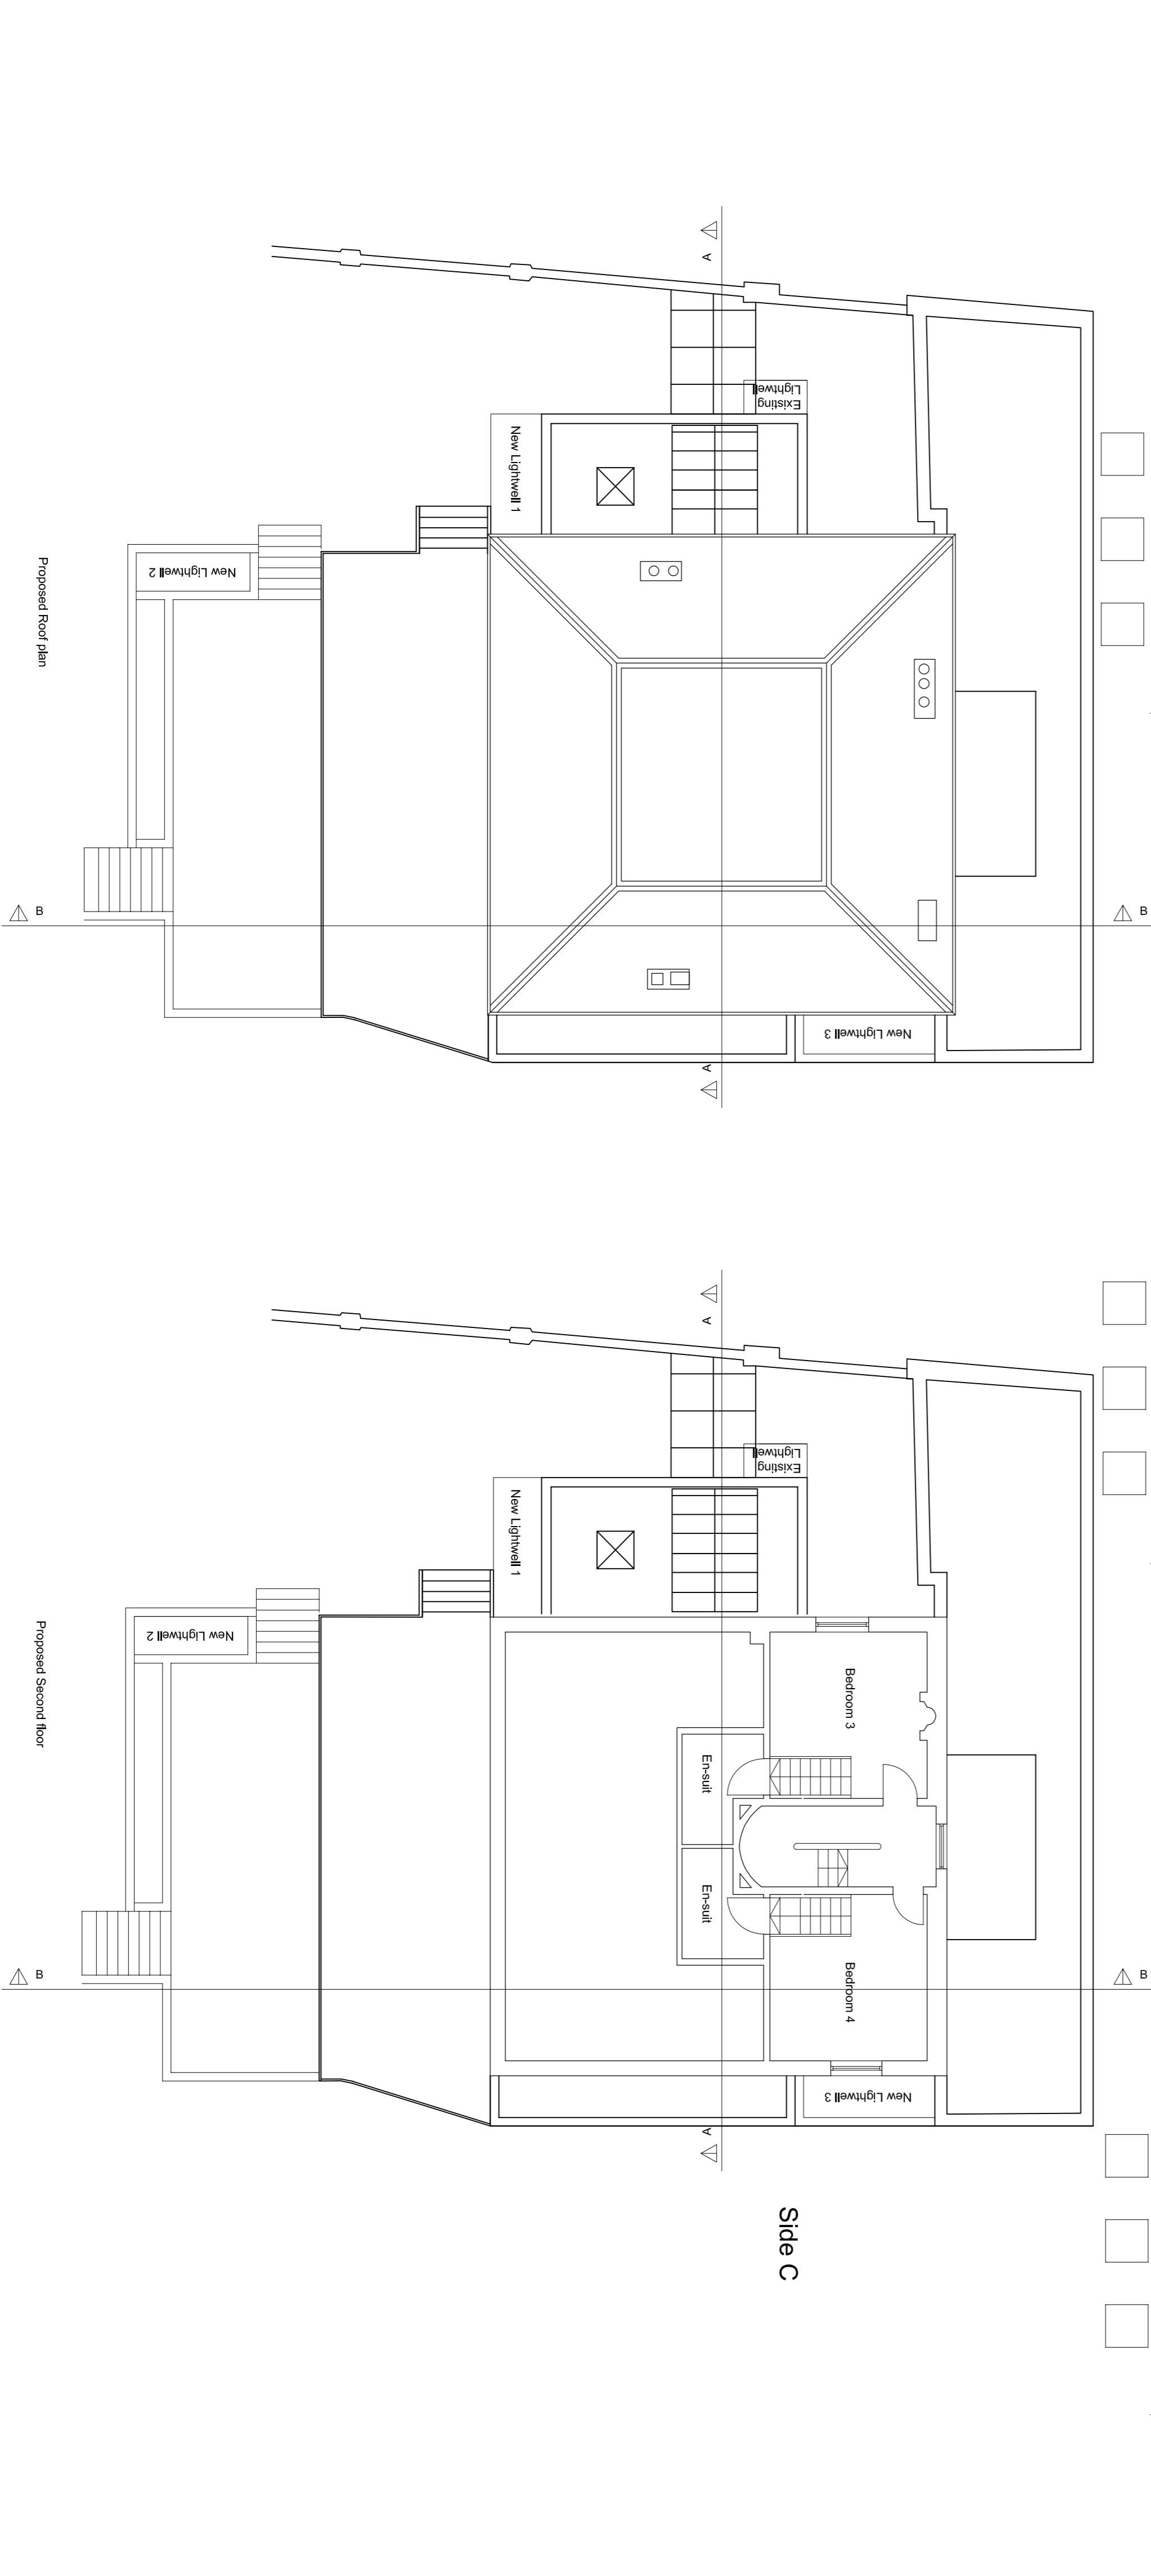

DATE	PROJECT		
10/04/15	35 Greville road London NW6 5JL		
SCALE	DRAWING TITLE		
1:100 at A1	Proposed plans		
JOB	SERIES	DRAWING NO.	REV.
71		71-1	

CHECKED:

Side A

Side B

Side C

Side D

A1

H

2

3

4

5

6

7

8

9