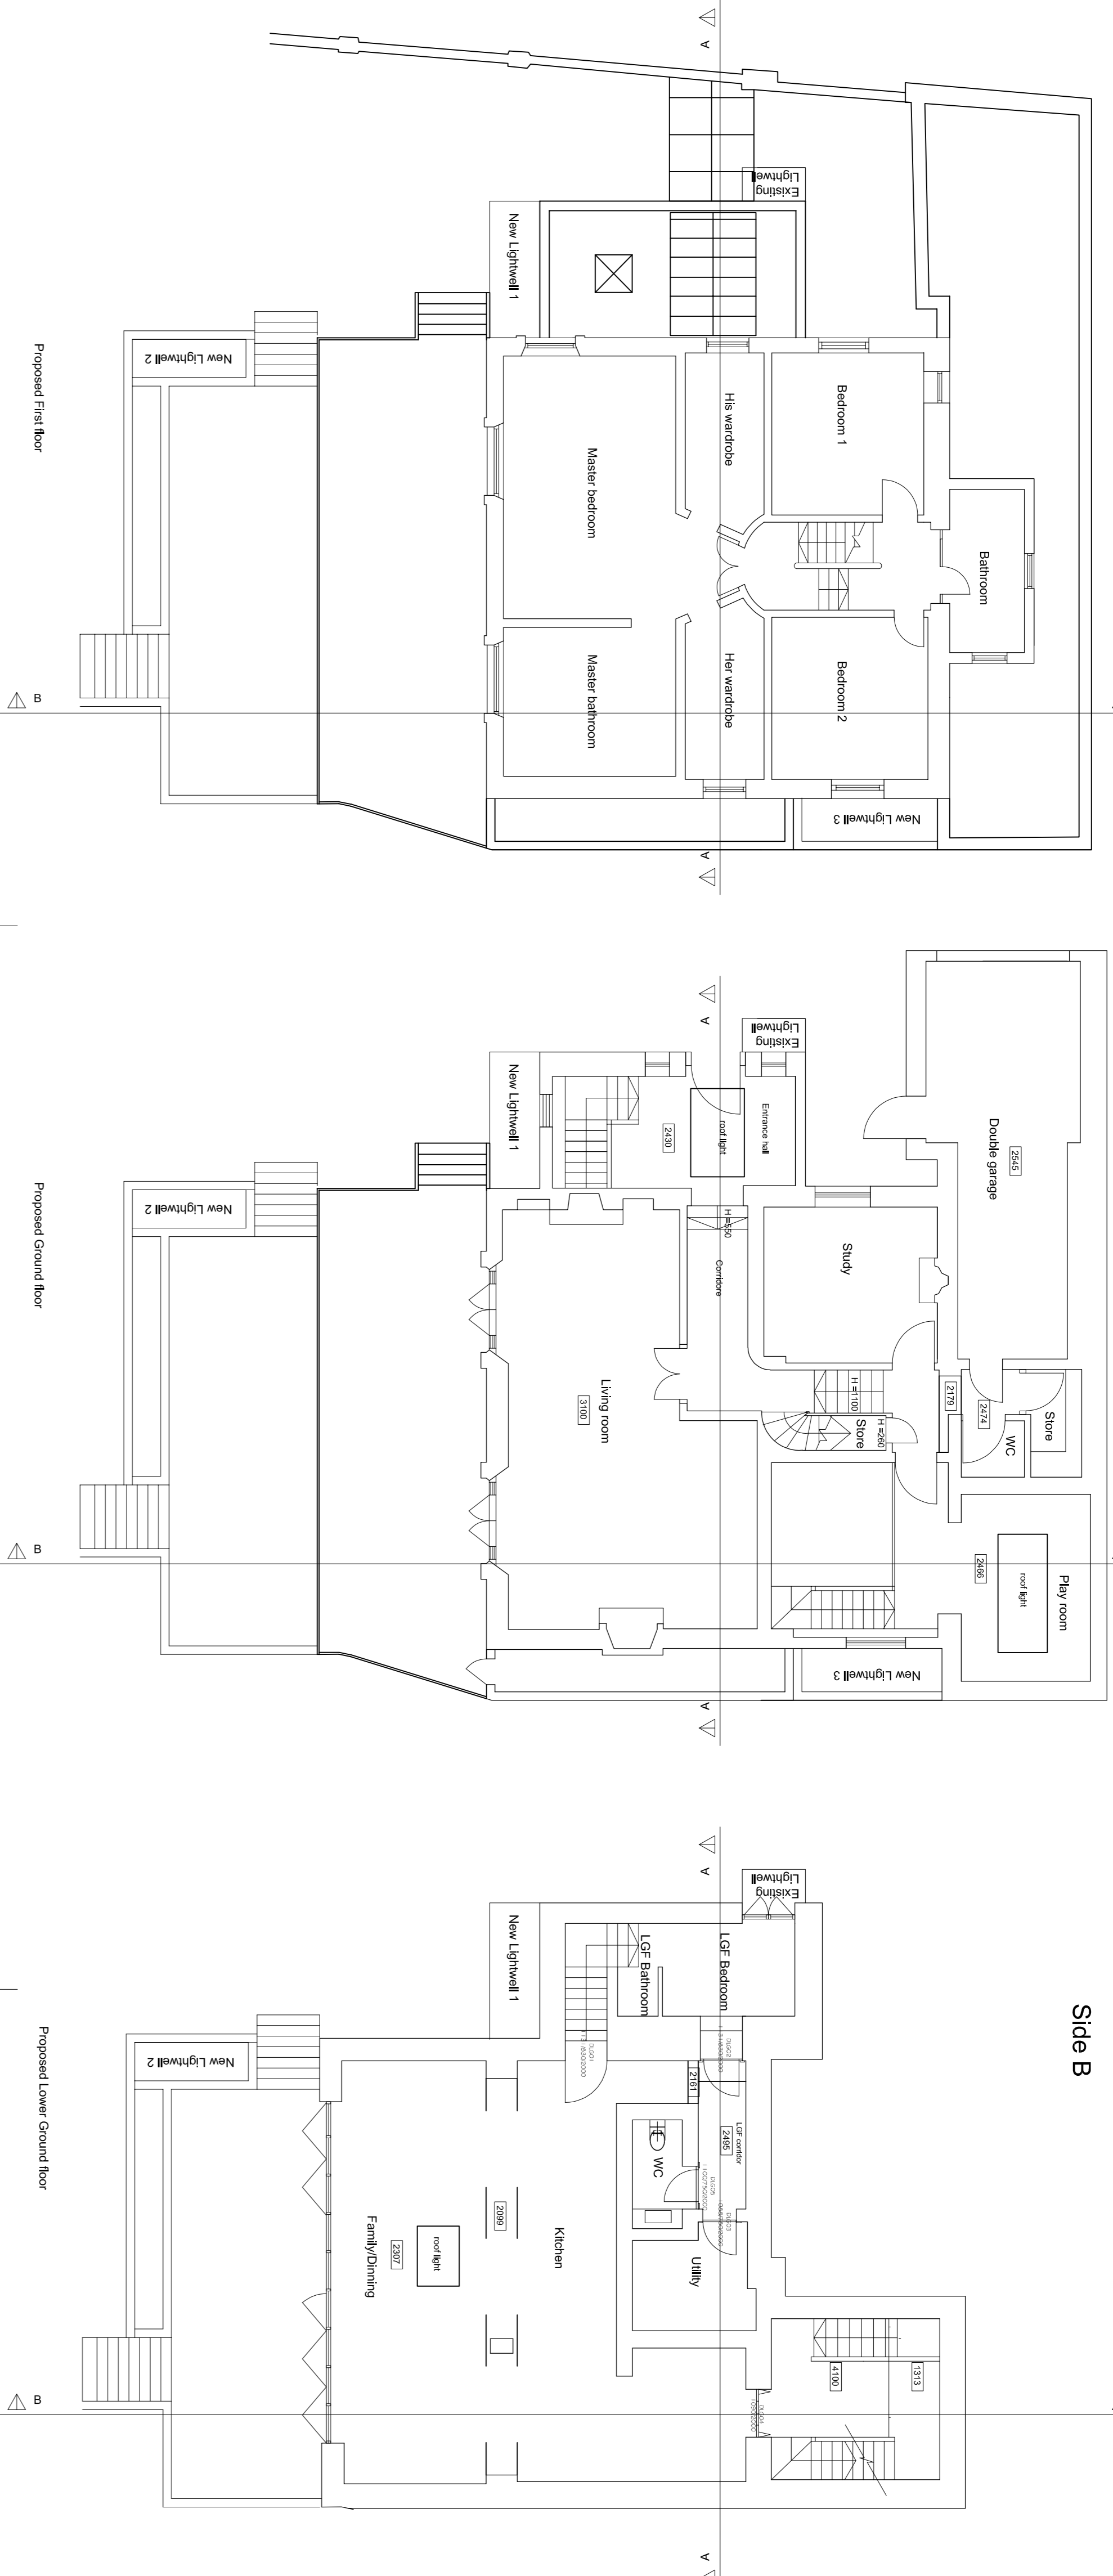

DATE	PROJECT		
10/04/15	35 Greville road London NW6 5JL		
SCALE	DRAWING TITLE		
1:100 at A1	Proposed plans		
JOB	SERIES	DRAWING NO.	REV.
71		71-1	

CHECKED:

Side A

Side B

Side C

Side D

A1

H

2

3

4

5

6

7

8

9