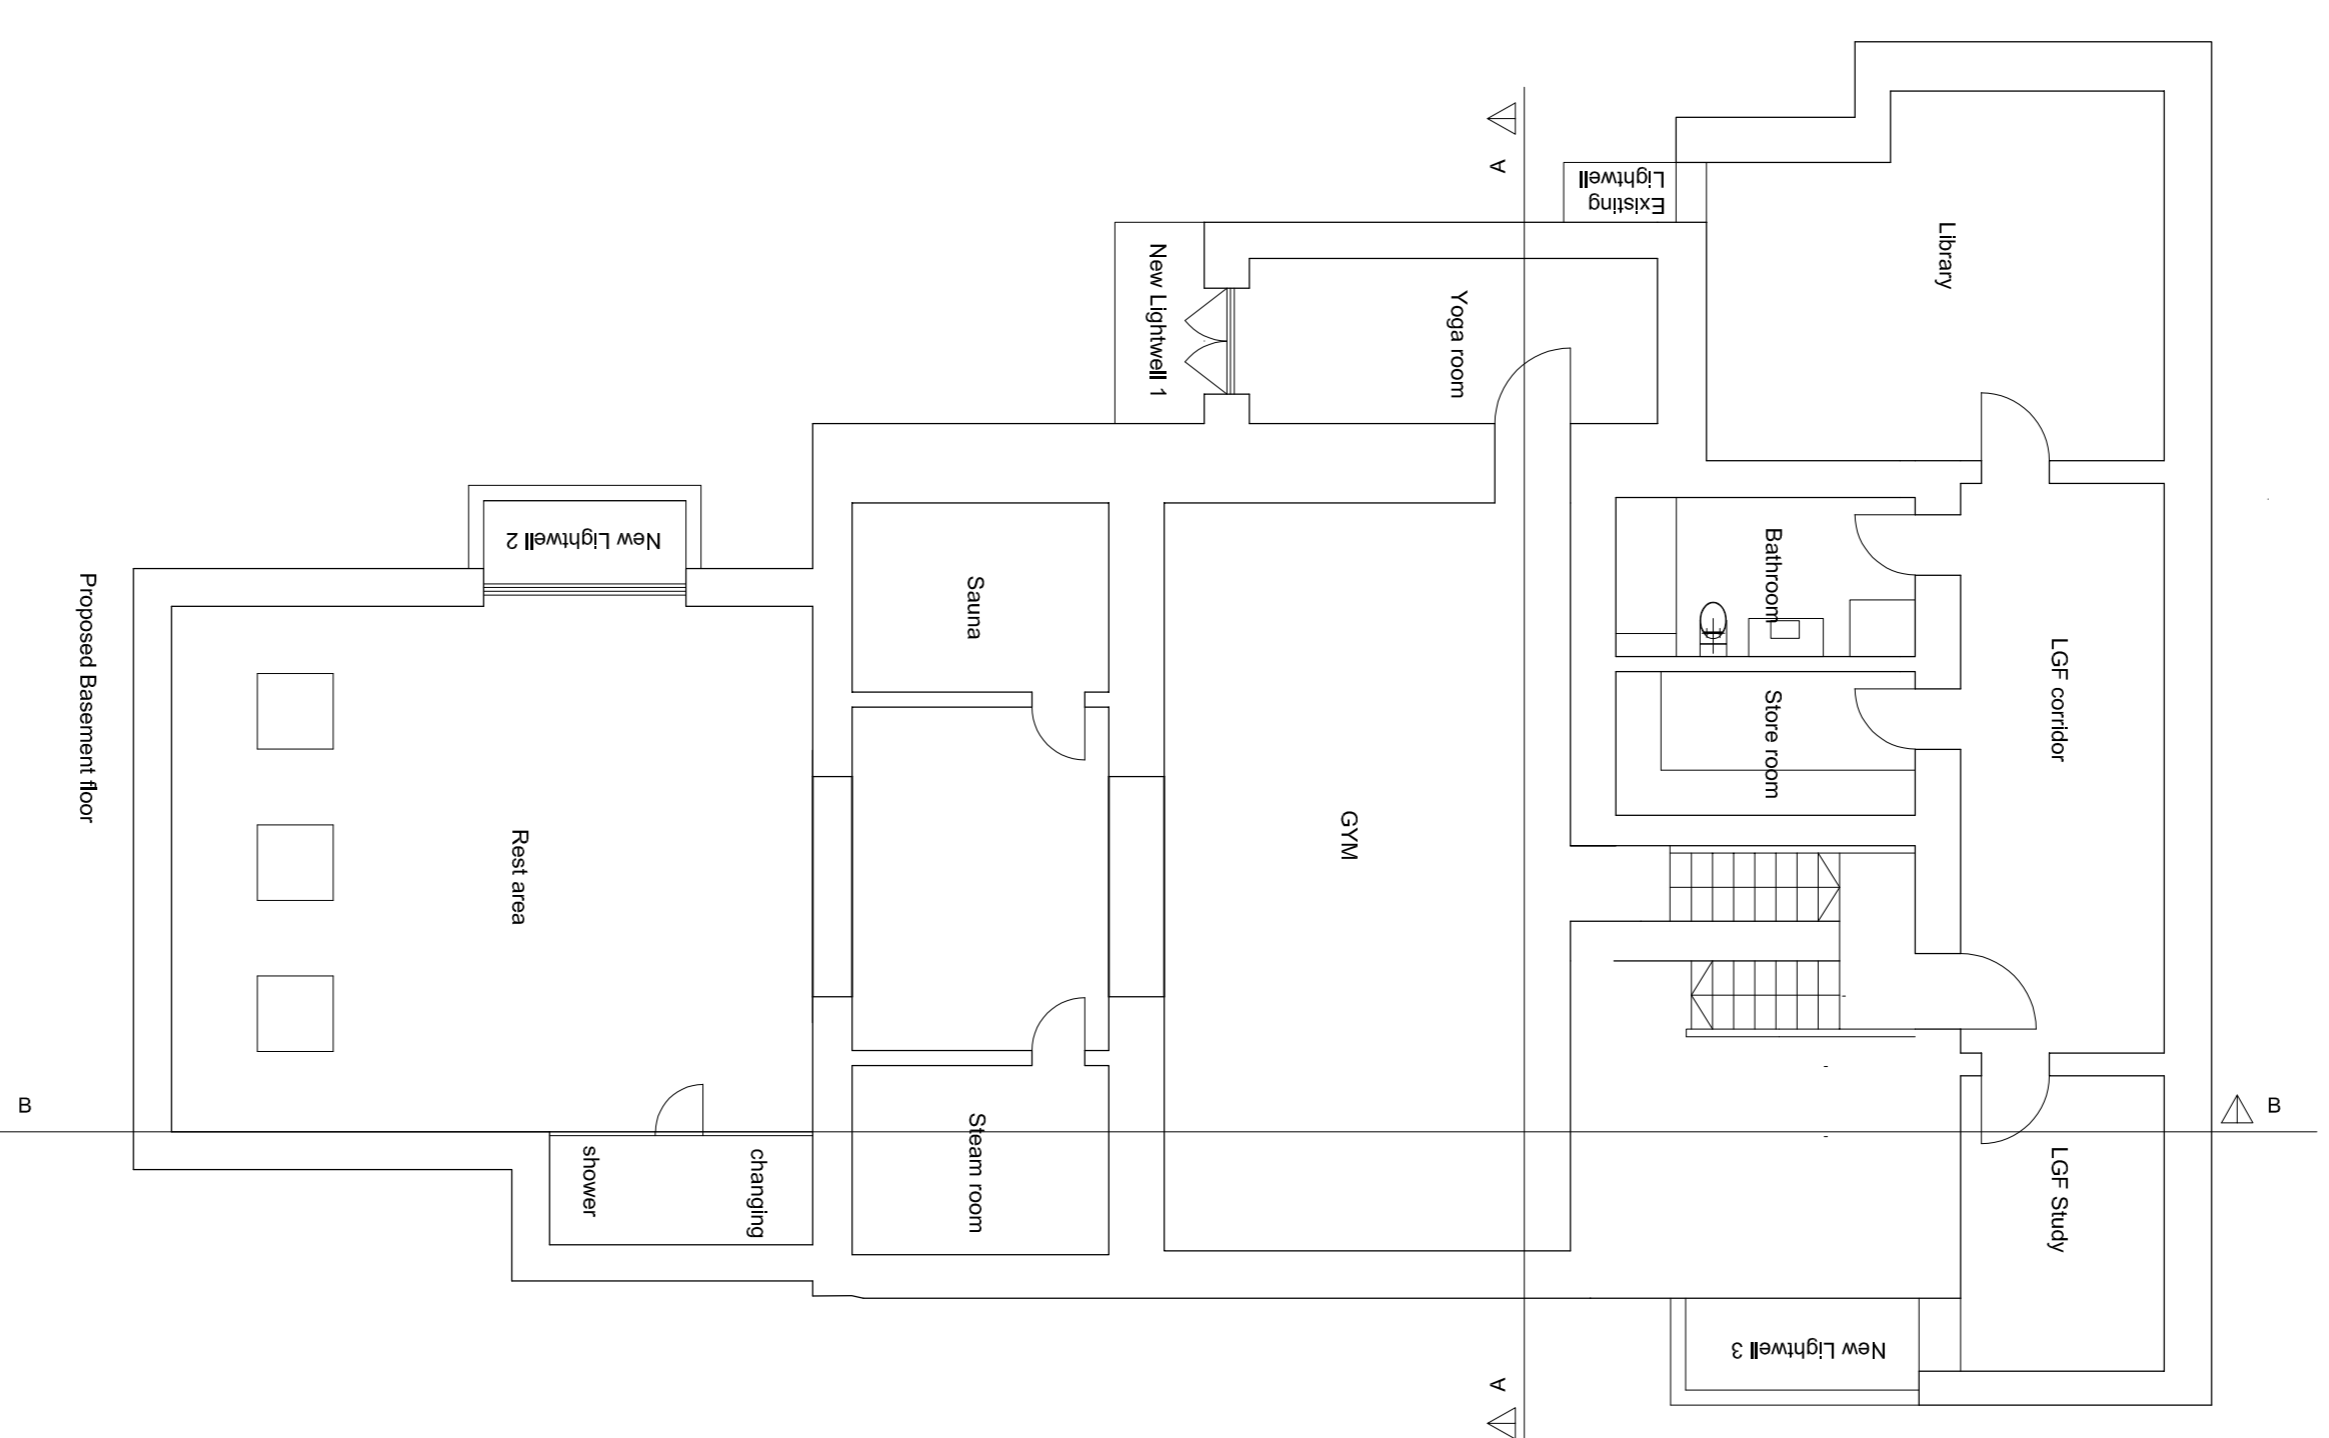

Dimensions in meters

DATE	PROJECT		
10/04/15	35 Greville road London NW6 5JL		
SCALE	DRAWING TITLE		
1:100 at A1	Proposed basement plan		
JOB	SERIES	DRAWING NO.	REV.
71		71-1	

CHECKED: