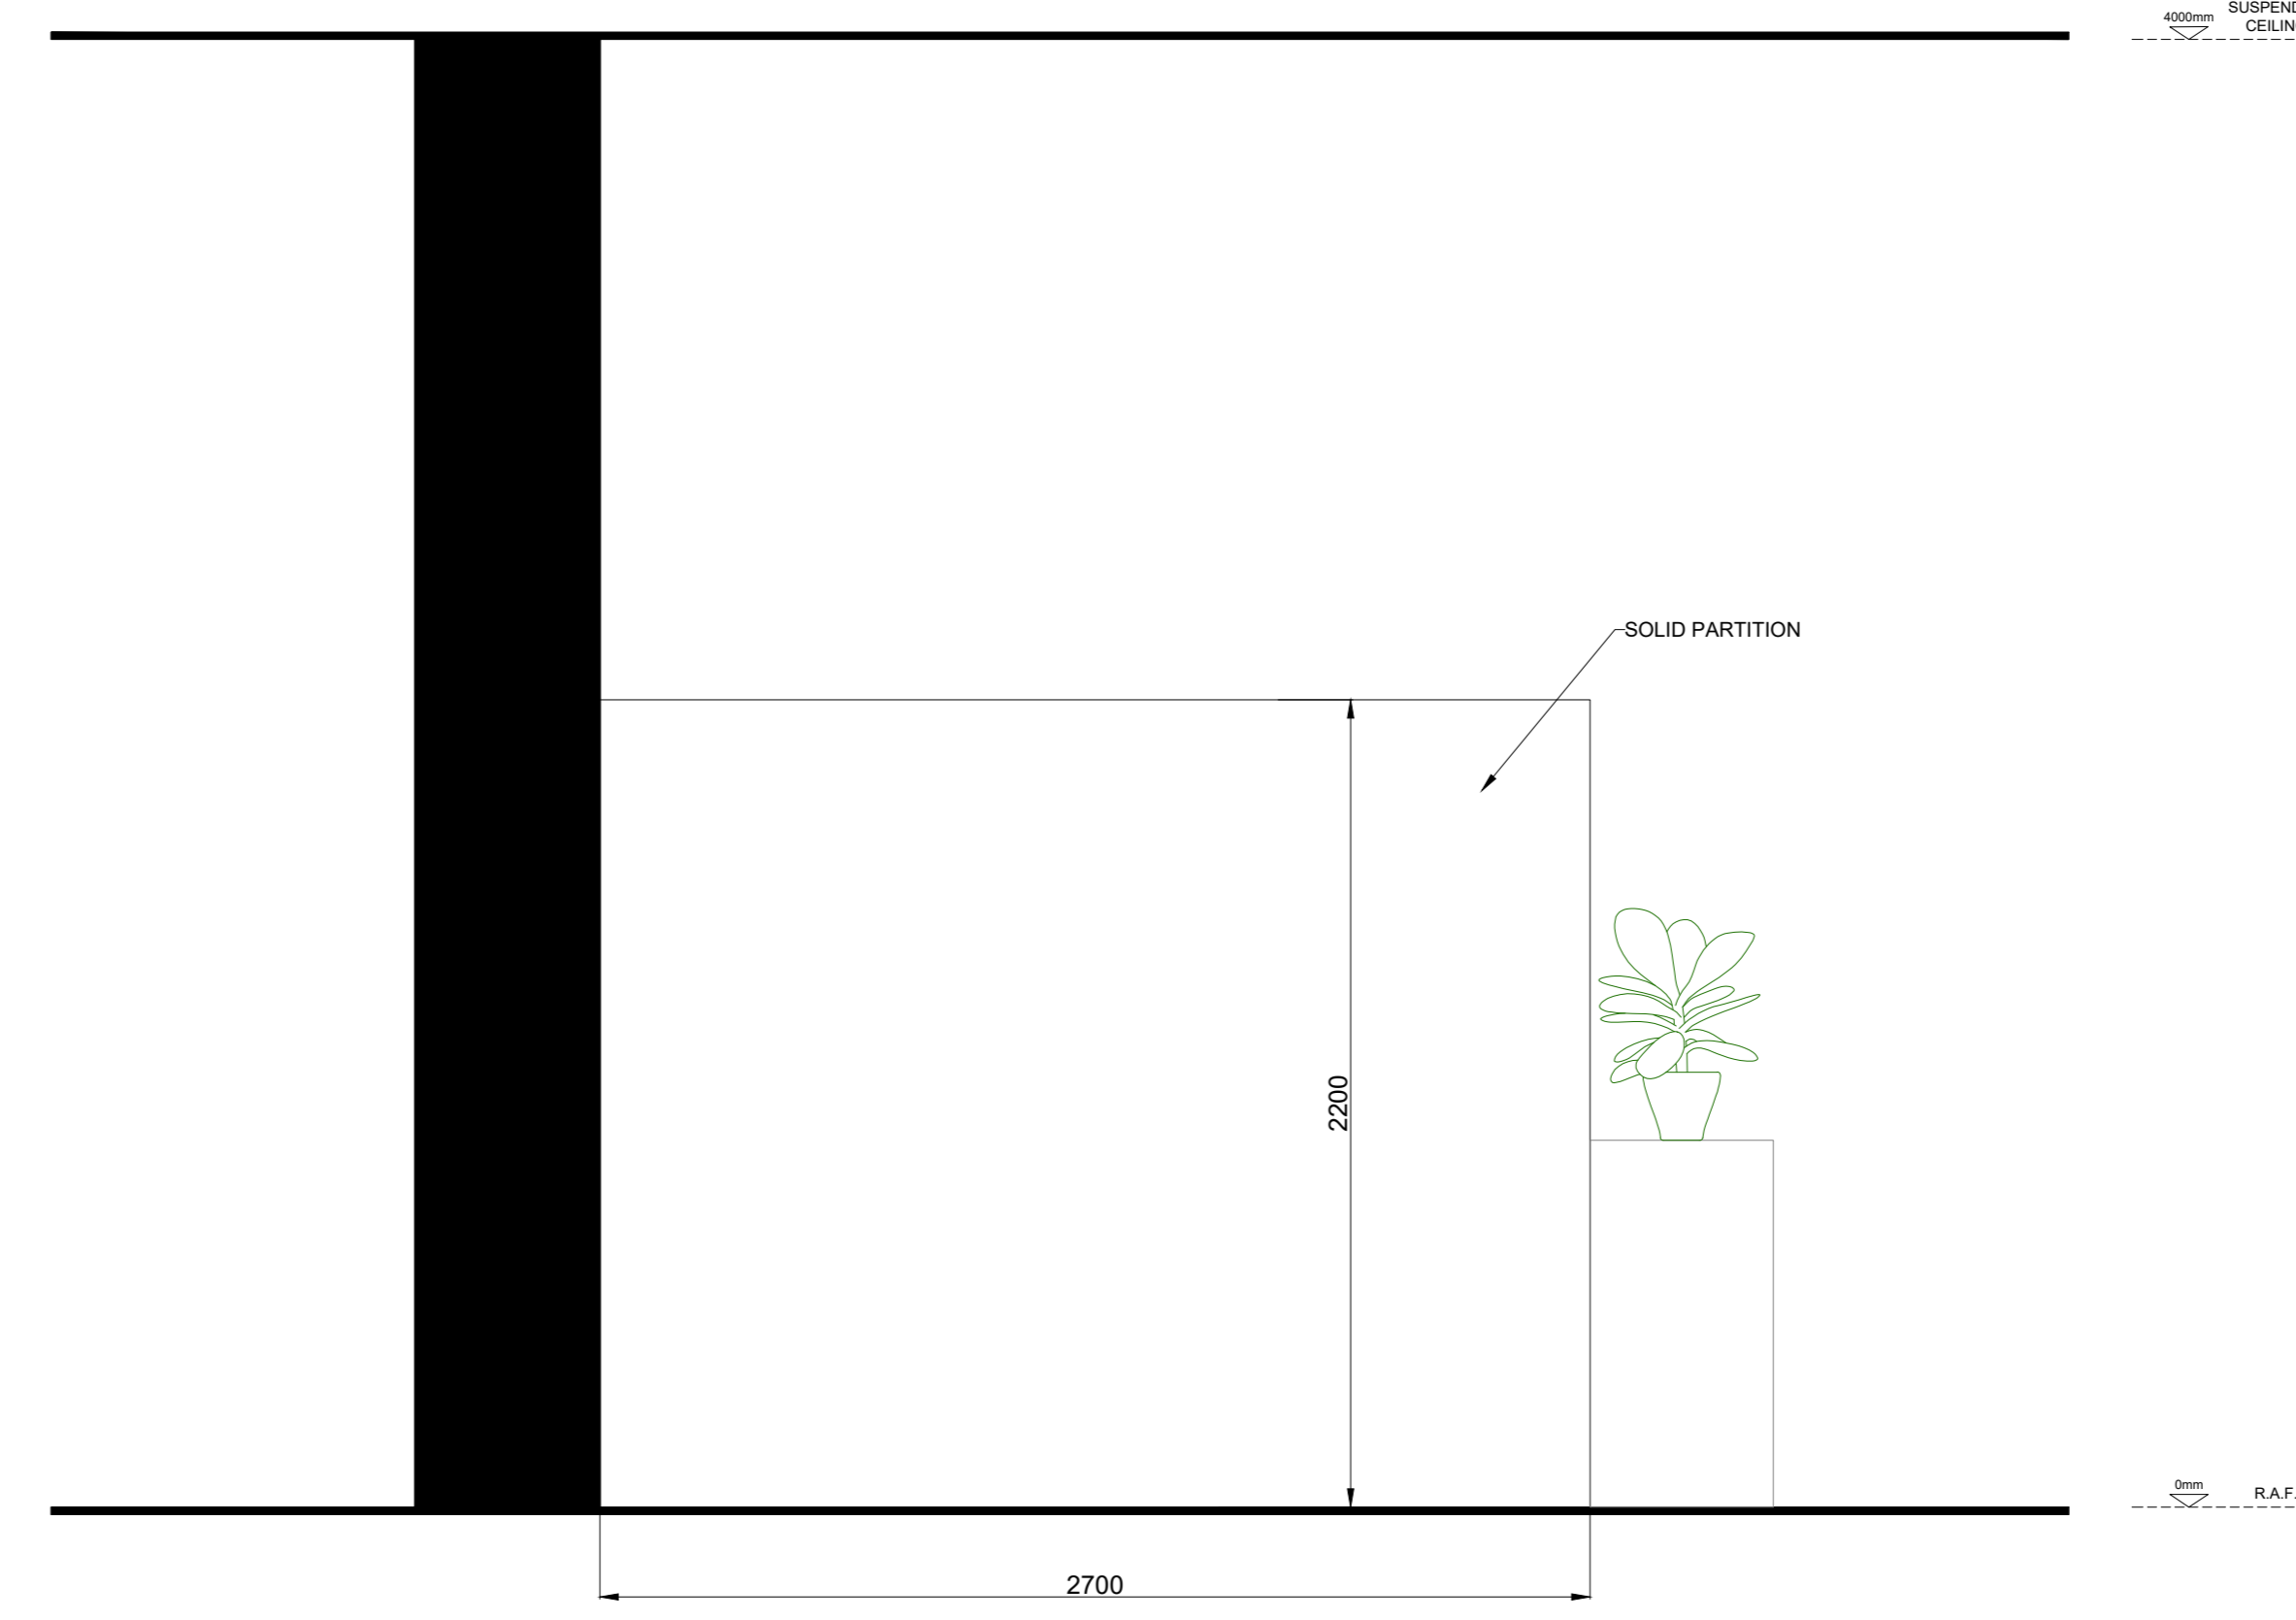

A ELEVATION A
SCALE 1:20 @ A0

B ELEVATION B
SCALE 1:20 @ A0

FLOOR PLAN
SCALE 1:20 @ A0

1:20 Scale

Drawing/Project/Sheet		JOB# 24100002	
REV	DESCRIPTION	BY	DATE
DRAWING STATUS			
PRE CONSTRUCTION			
The Mission Group			
-			
Address			
30-32 Great Queen St. Covent Garden London WC2B 8LL			
Project Number	Ref	Floor	Detail
31562	00	01	D01
Drawing Title			
Proposed First Floor - Detail 01 Elevation Comms Room			
Produced by	Scale	Date Created	Rev
KM	1:20@A0	24/06/2022	-
MARIS			
The Mission Group	1	020 7000 1000	
30-32 Great Queen St	2	info@maris.co.uk	
London SE1 1SA	3	maris.co.uk	