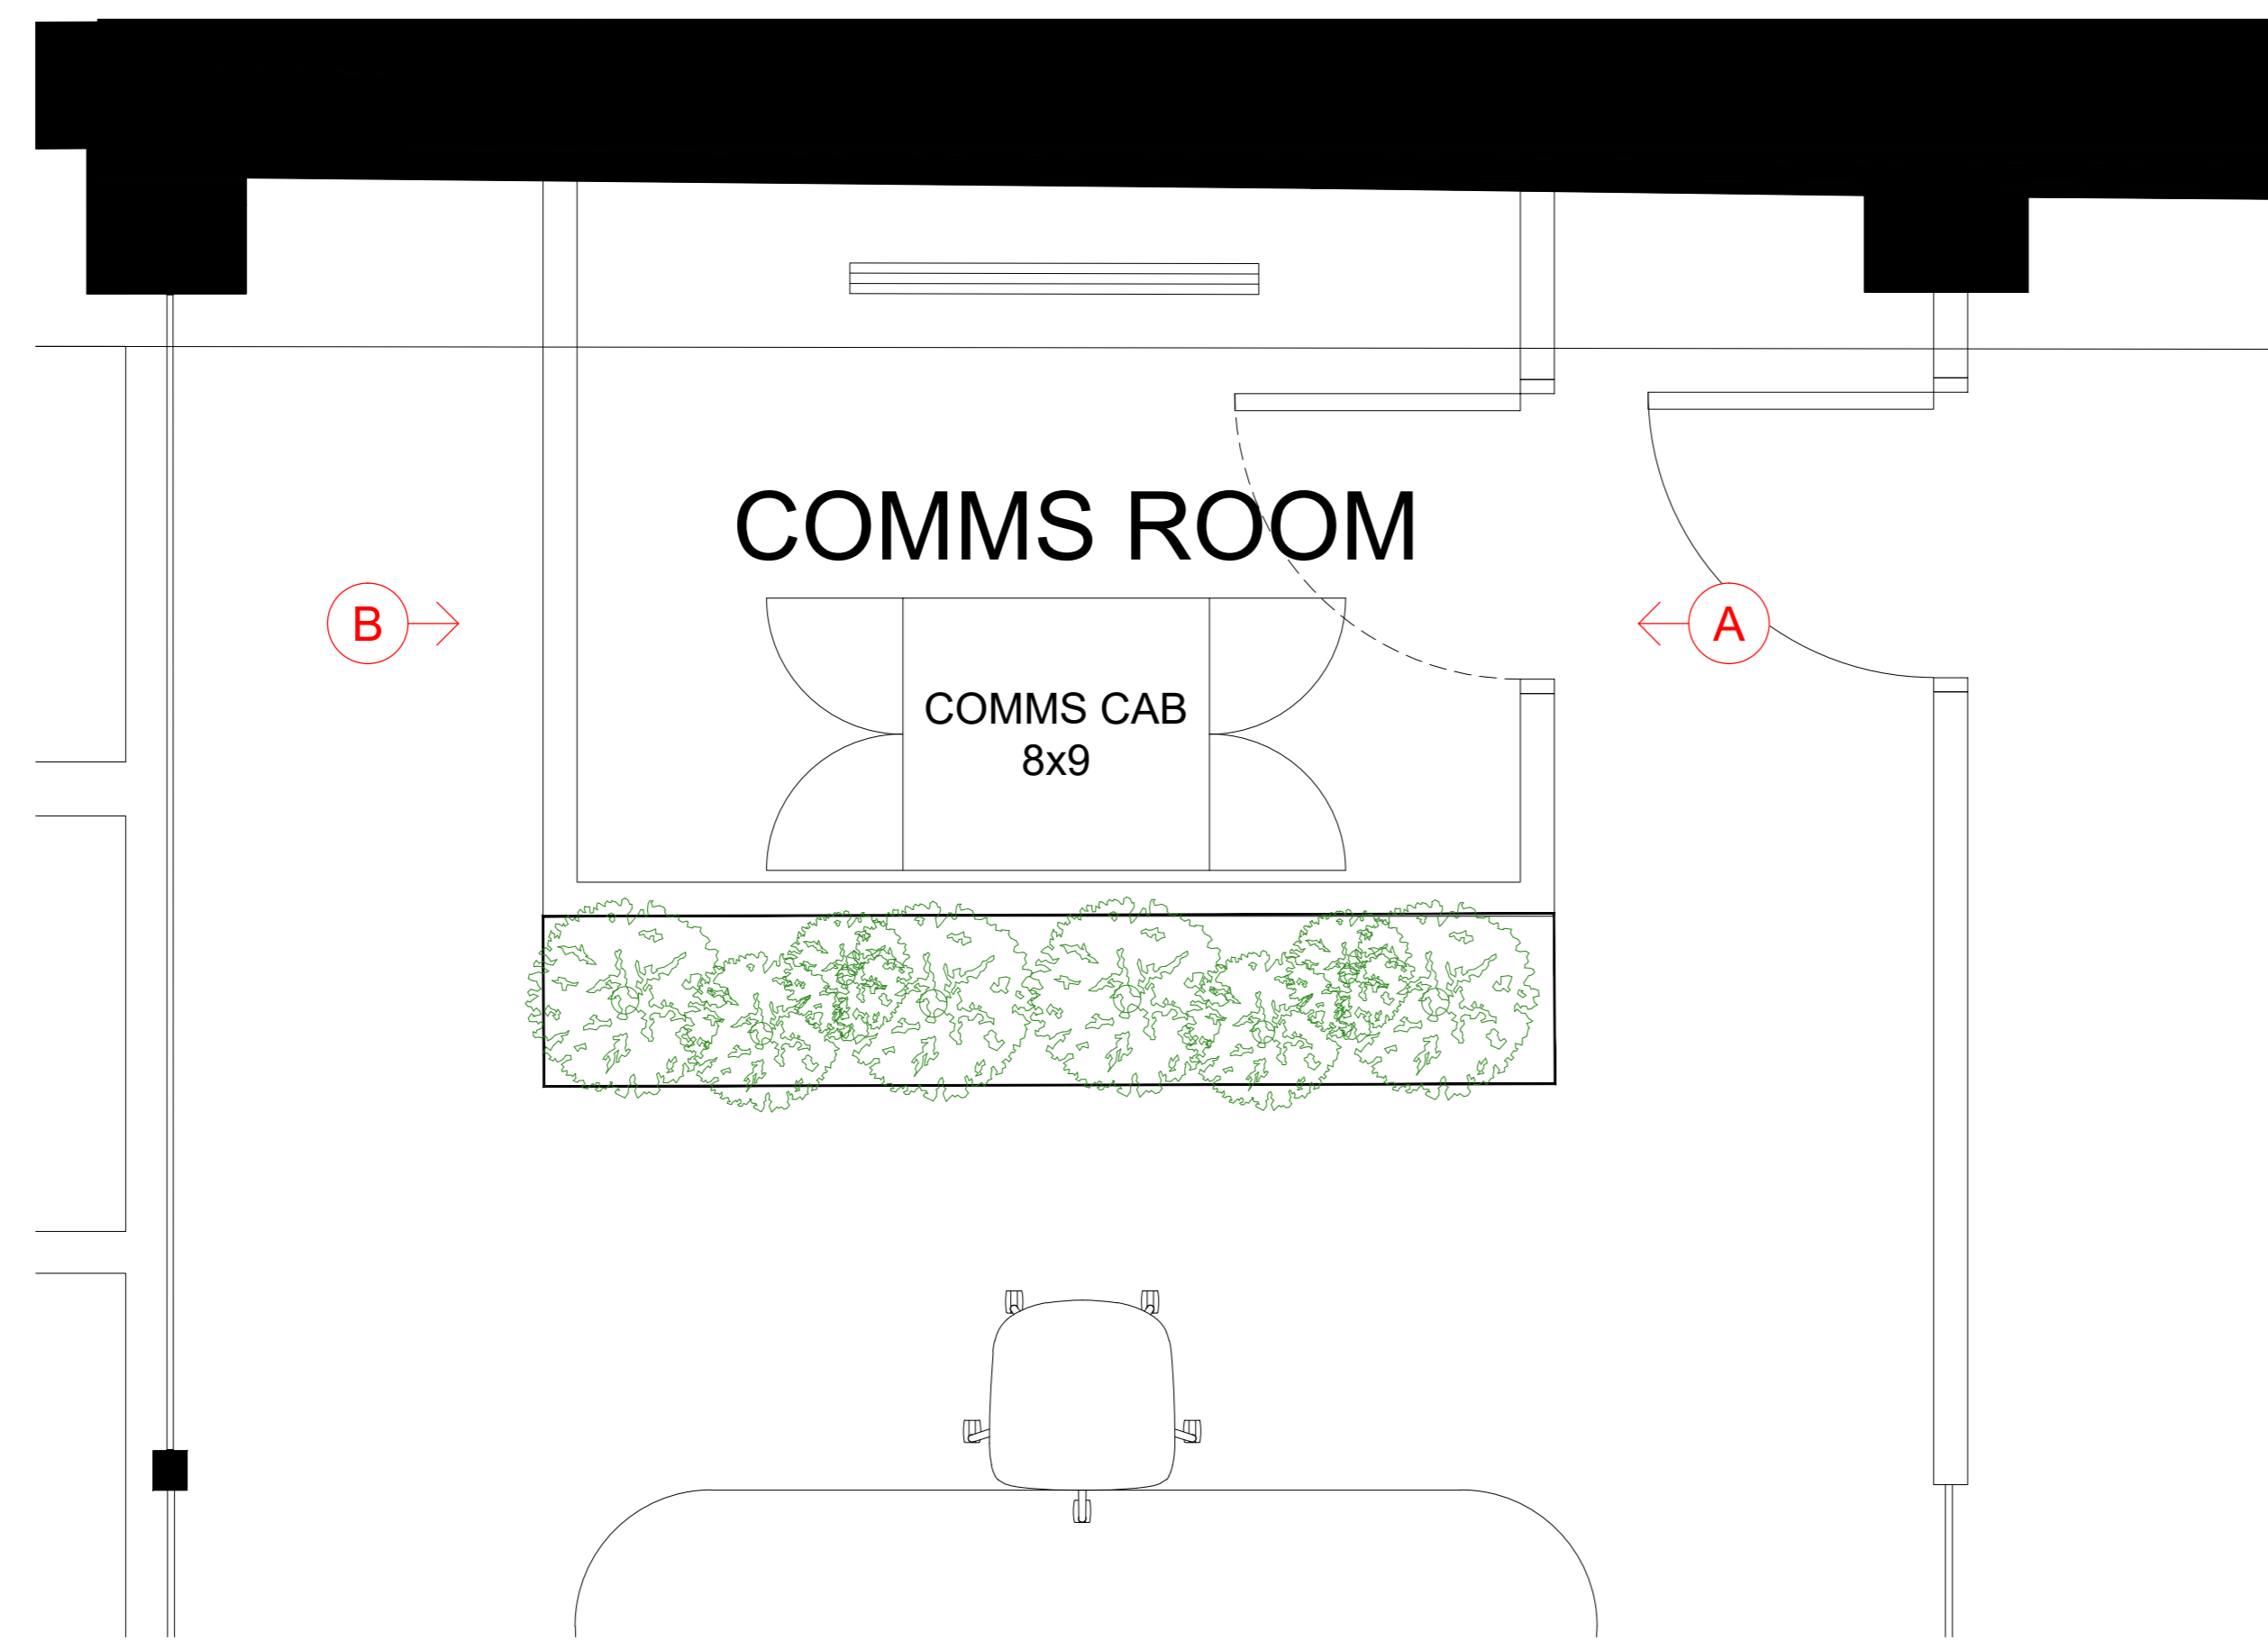

A ELEVATION A
SCALE 1:20 @ A0

B ELEVATION B
SCALE 1:20 @ A0

FLOOR PLAN
SCALE 1:20 @ A0

1:20 Scale

Drawing/Project/Sheet		JOB# 24100002	
REV	DESCRIPTION	BY	DATE
DRAWING STATUS			
PRE CONSTRUCTION			
The Mission Group			
-			
Address			
30-32 Great Queen St. Covent Garden London WC2B 8LL			
Project Number	Ref	Floor	Detail
31562	00	01	D01
Drawing Title			
Proposed First Floor - Detail 01 Elevation Comms Room			
Produced by	Scale	Date Created	Rev
KM	1:20@A0	24/06/2022	-
MARIS			
The Mission Group	1	020 7000 1000	
30-32 Great Queen St	2	info@maris.co.uk	
London SE1 1SA	3	maris.co.uk	