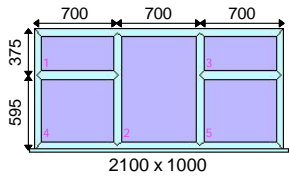

External View

Frame Specification:

Finish: Warm White
Cill: 150mm STD Cill @ 2200mm
Outer: Med Outer - Colour BothSides
Beading: 28mm Ovlo Bead Warm White
Drainage: Concealed
Reinforcing: @15Standard Reinforcing

Additional Frame Details:

Glazing:

1 : 28mm Unglazed
1 : || 4 Low E Tg/ 20 Blk Wrm/ 4 Stippolyte Tg Vent Hole
2 : 28mm Unglazed
2 : || 4 Low E Tg/ 20 Blk Wrm/ 4 Stippolyte Tg
3 : 28mm Unglazed
3 : || 4 Low E Tg/ 20 Blk Wrm/ 4 Stippolyte Tg
4 : 28mm Unglazed
4 : || 4 Low E Tg/ 20 Blk Wrm/ 4 Stippolyte Tg
5 : 28mm Unglazed
5 : || 4 Low E Tg/ 20 Blk Wrm/ 4 Stippolyte Tg

Dimensions:

Overall Size: 2100 x 1000
Actual Frame Size: 2100 x 970

Frame No: 1

Qty: 1 CMF Medium Int Casement White

Location: Frame 1