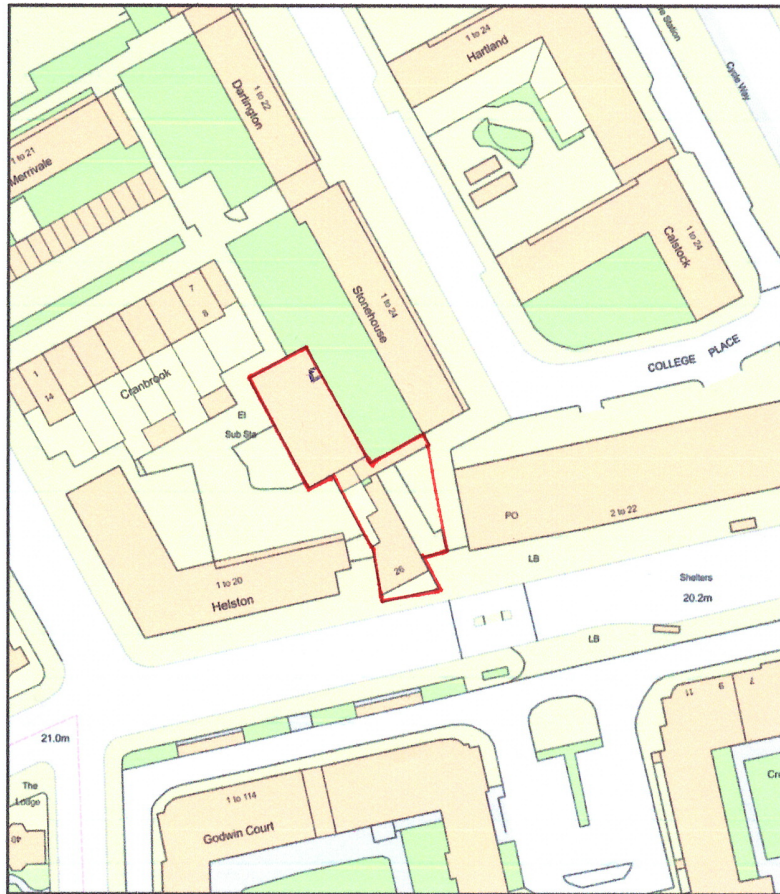

Theatro Technis 26 Crowndale Road London NW1 1TT

— Boundary
— Proposed air con unit.

Plan Produced for: Theatro Technis
Date Produced: 26 Apr 2022
Plan Reference Number: TQRQM22116161219670
Scale: 1:1250 @ A4