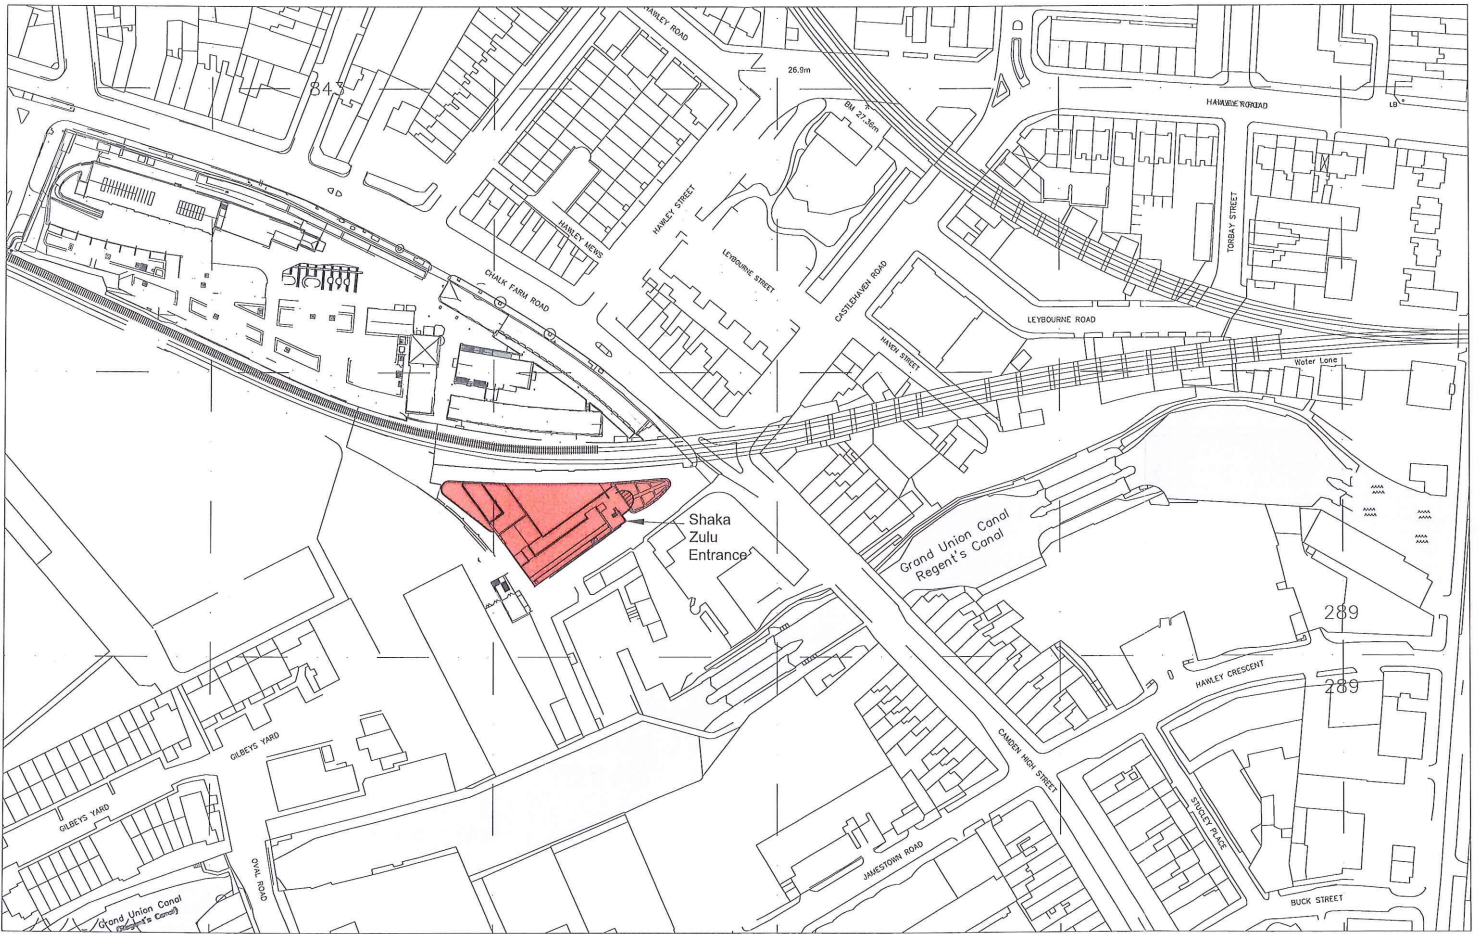

Plan 2

OS Map
Shaka Zulu Location Plan
Scale @ A3 - 1:1250