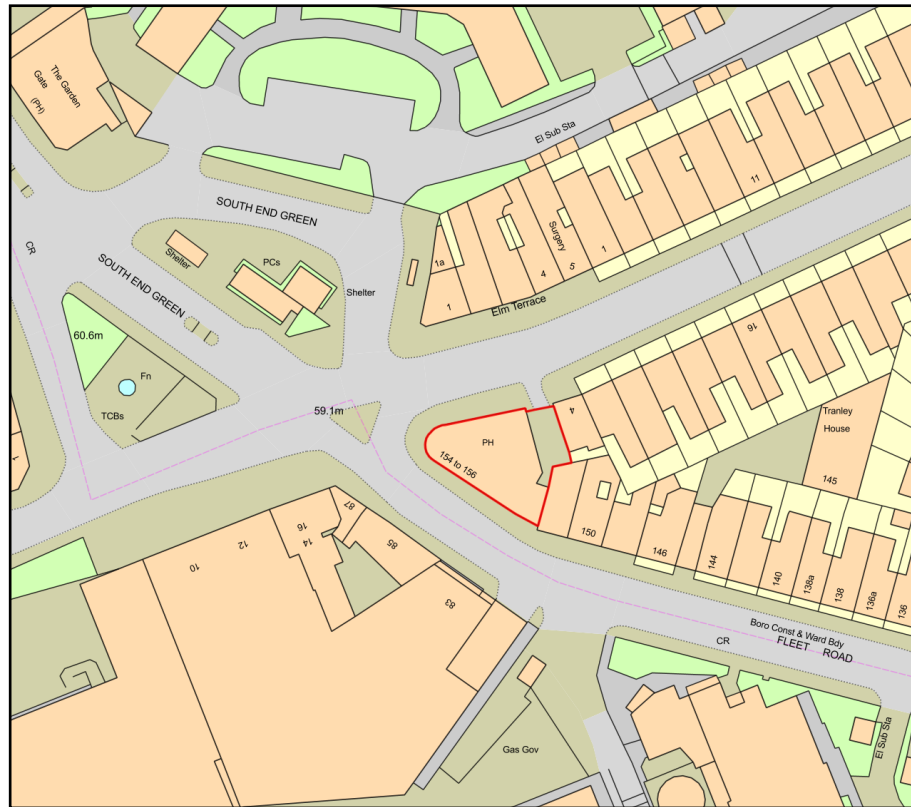

# Site Locatin Plan

Plan Produced for: The White Horse

Date Produced: 06 Jun 2022

Plan Reference Number: TQRQM22157142616169

Scale: 1:1250 @ A4

© Crown copyright and database rights 2021 OS 100042766