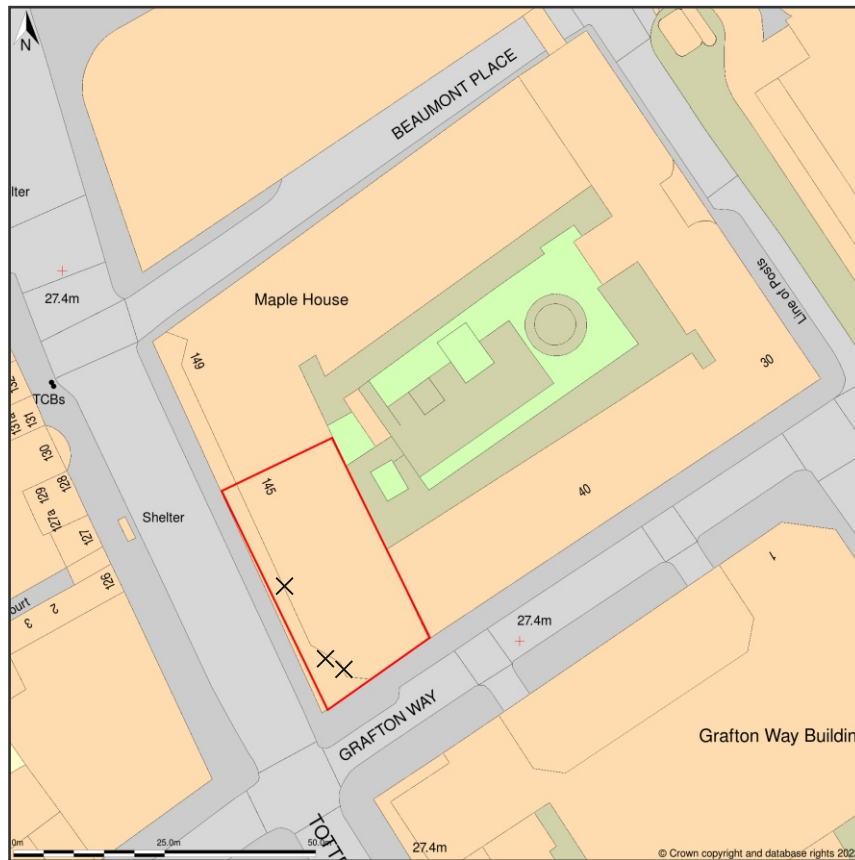

Currys Pc World, 145-149, Tottenham Court Road, London, Camden, W1T 7NE

Site Plan shows area bounded by: 529277.64, 182163.69 529419.06, 182305.11 (at a scale of 1:1250), OSGridRef: TQ29348223. The representation of a road, track or path is no evidence of a right of way. The representation of features as lines is no evidence of a property boundary.