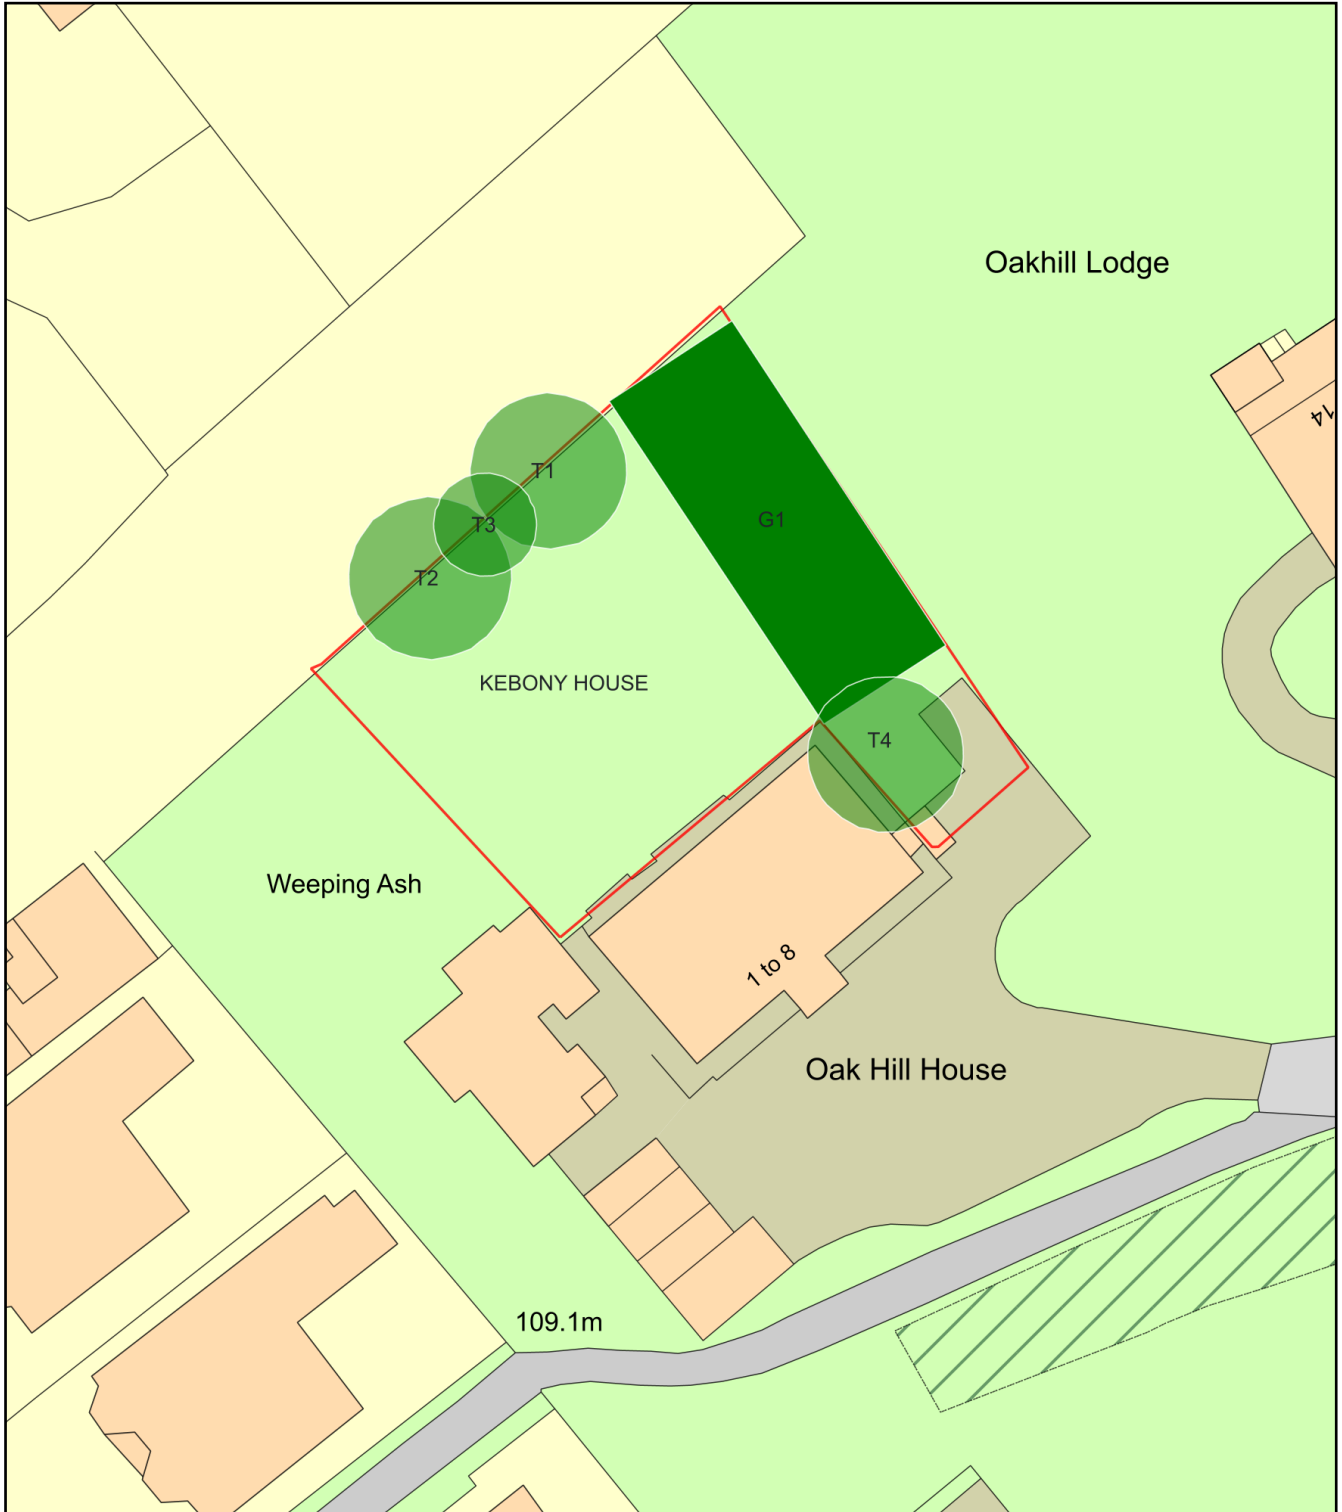

KEBONY HOUSE NW3 7LP

Plan Produced for: L.B.CAMDEN

Date Produced: 12 Aug 2022

Plan Reference Number: TQRQM22224145056670

Scale: 1:500 @ A4