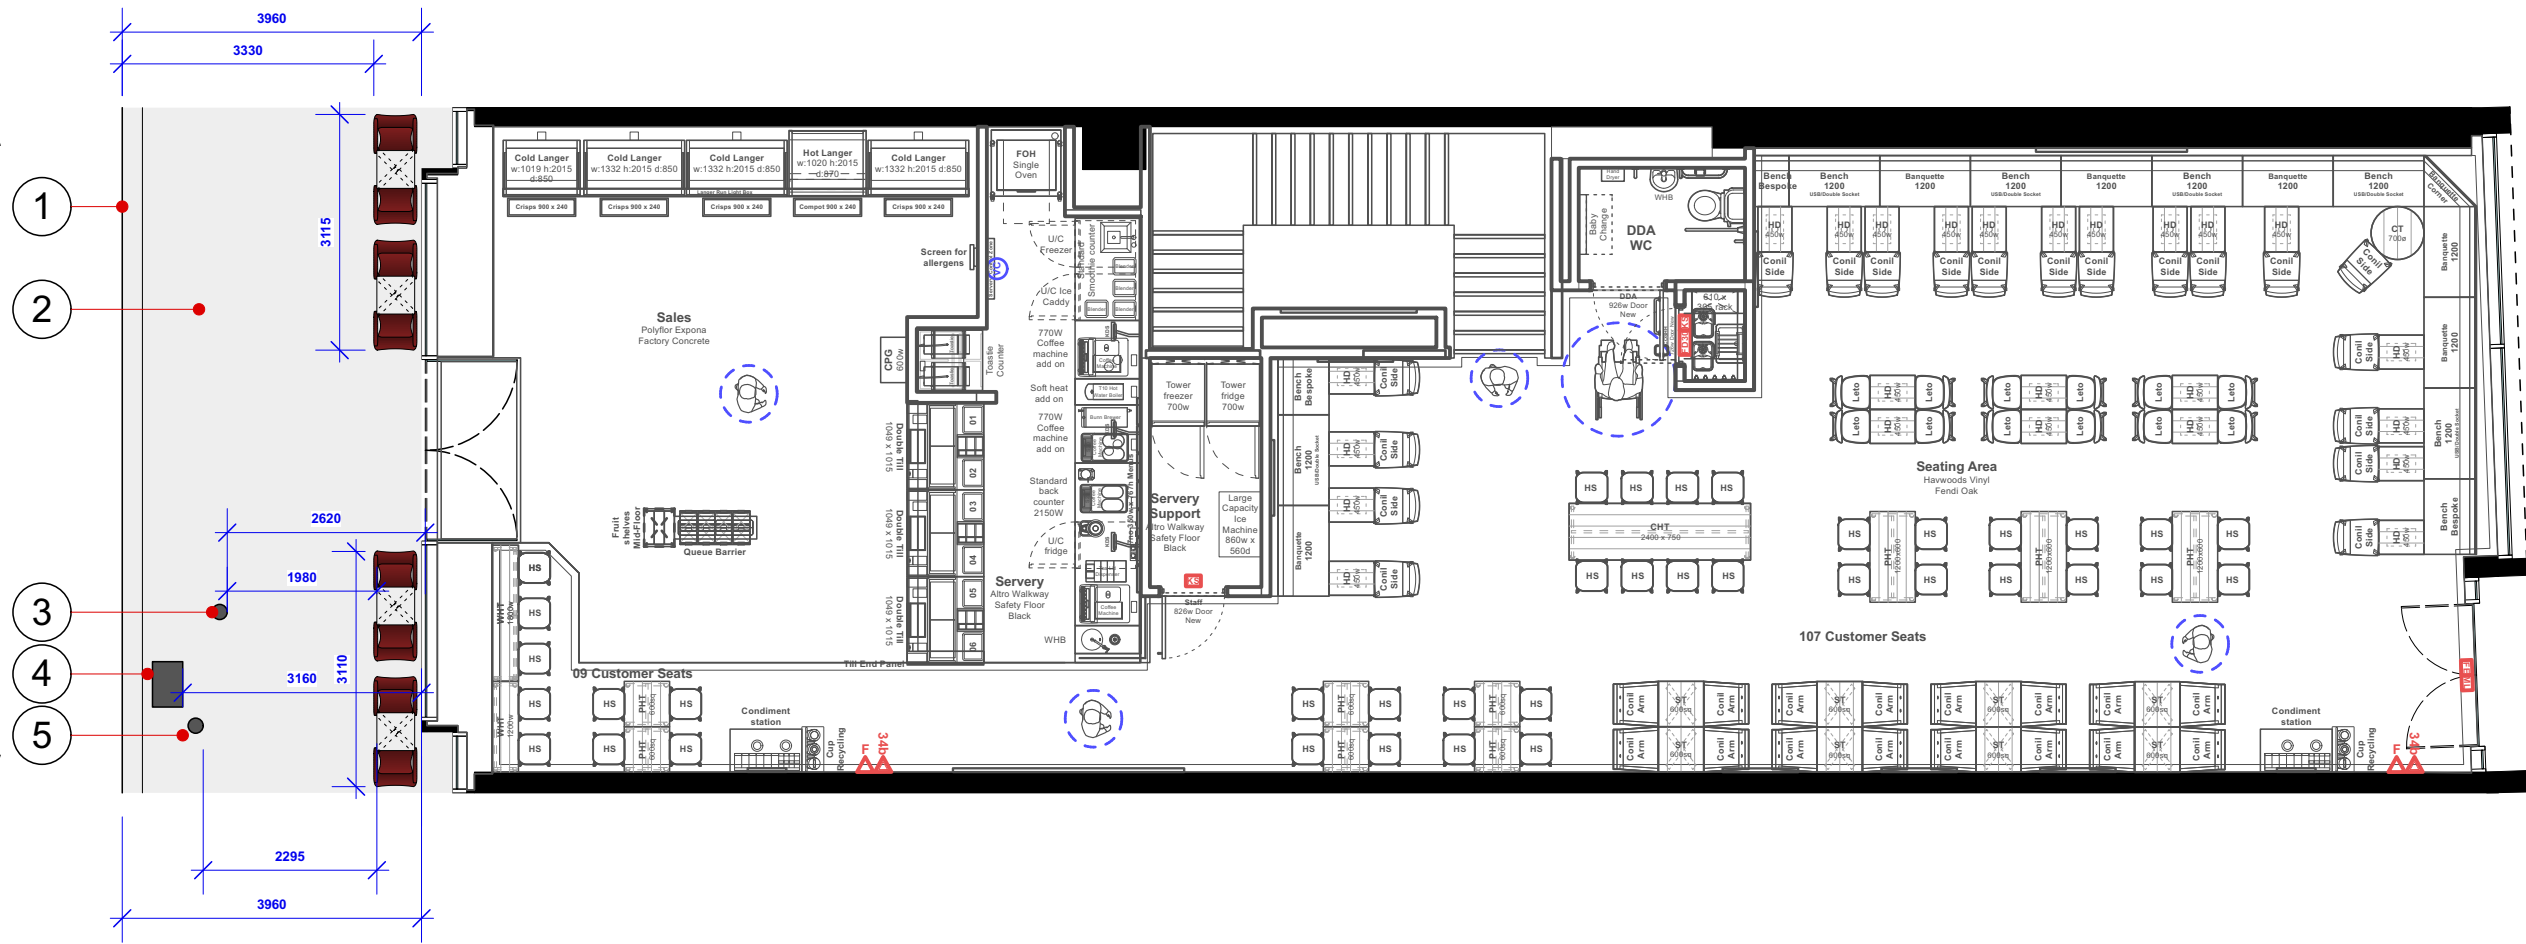

TOTTENHAM COURT ROAD

1. **Notes:**
2. 1 Existing Road:
     Edge of kerb outside of Pret demise
   - 2 Pedestrian Pavement:
     Pavement outside of Pret demise
   - 3 Post for cctv:
     Outside of Pret demise
   - 4 Assumed bt cabinet:
     Outside of Pret demise
   - 5 Existing lamp post:
     Lamp post outside of Pret demise

As Proposed

Site: 252 Tottenham Court Road

Title: Proposed External Seating

Rev: Date: Drawn By:

Dwg No. TCR-Pret-01-PES

Date: 20.07.22 Revision:

Scale: 1:100 @ A3 Drawn By: PDM