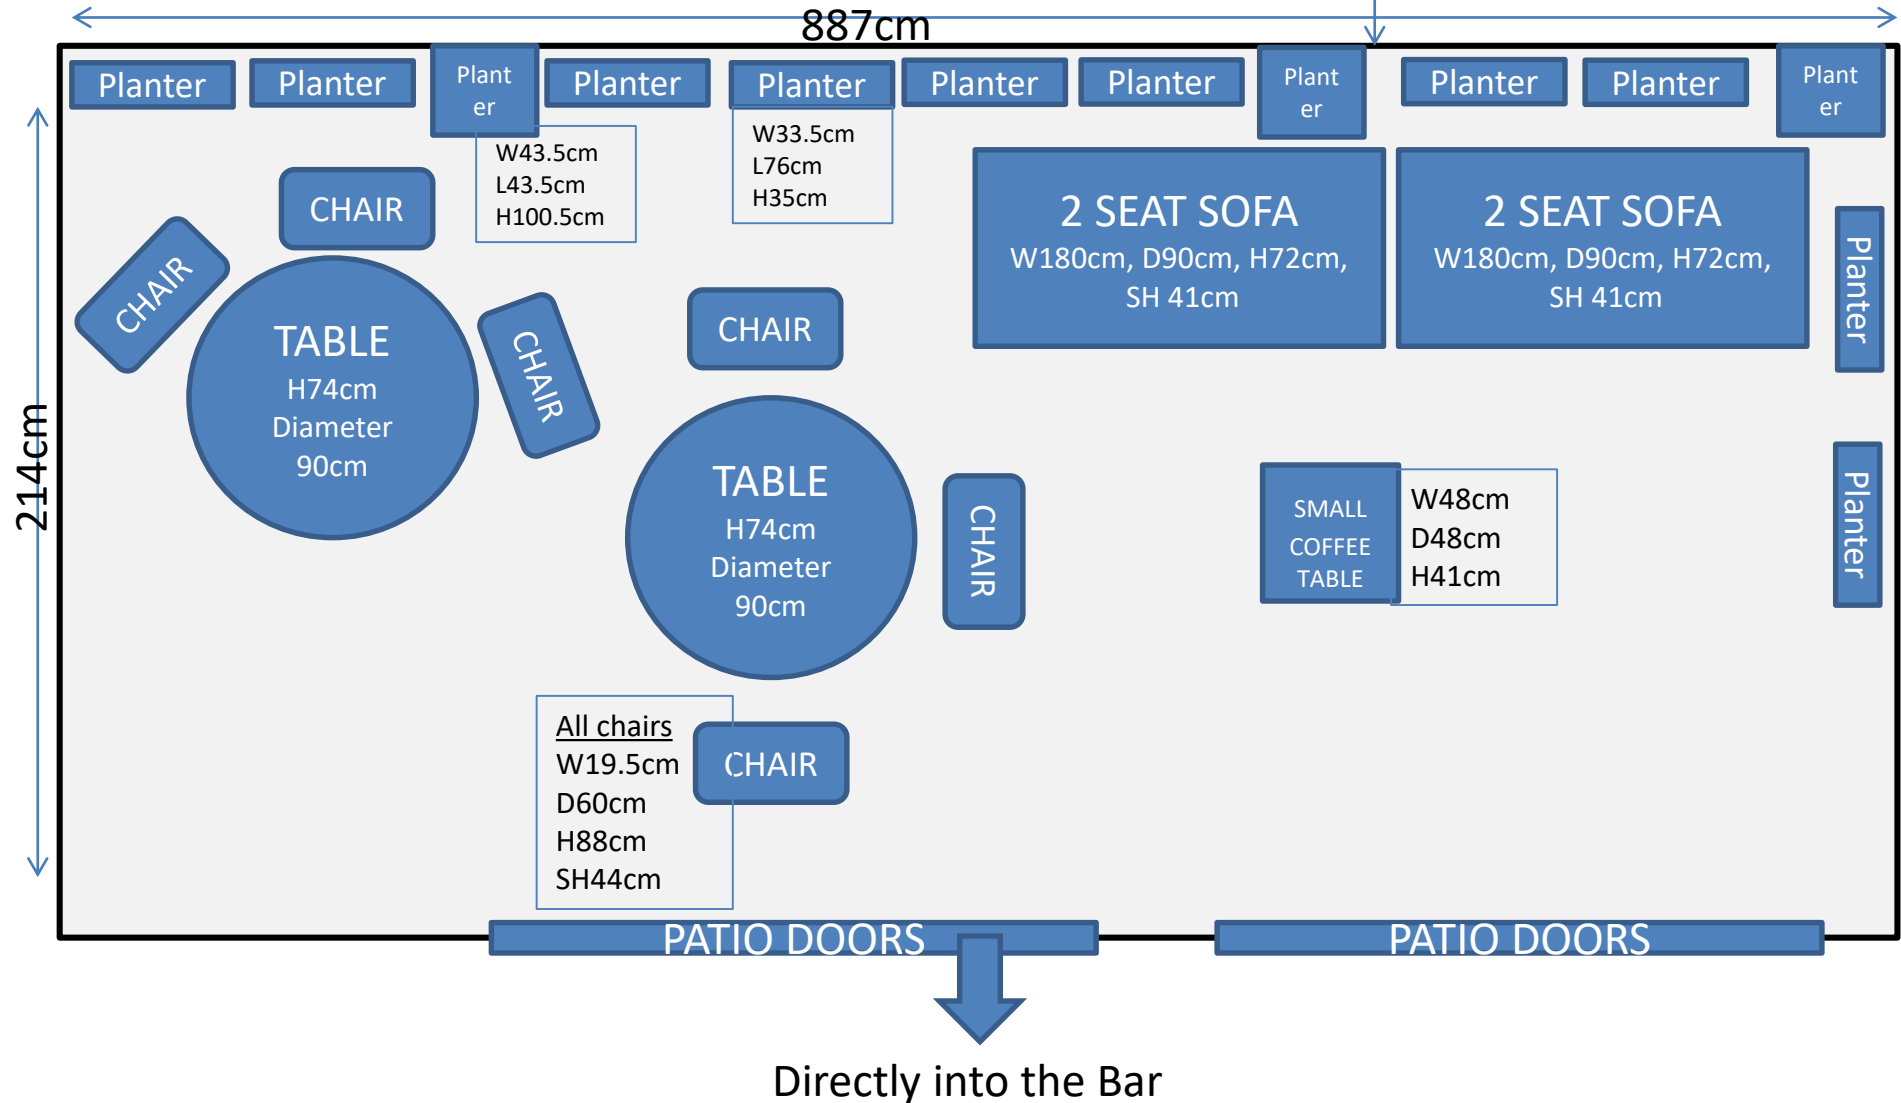

All furniture is high quality matching outdoor furniture.
Decking is edged with matching planters and shrubs to define the area.

Pavement/highway

Decking to curb = 290 cm

Decking to door distance= 790 cm

Directly into the Bar

**not to scale