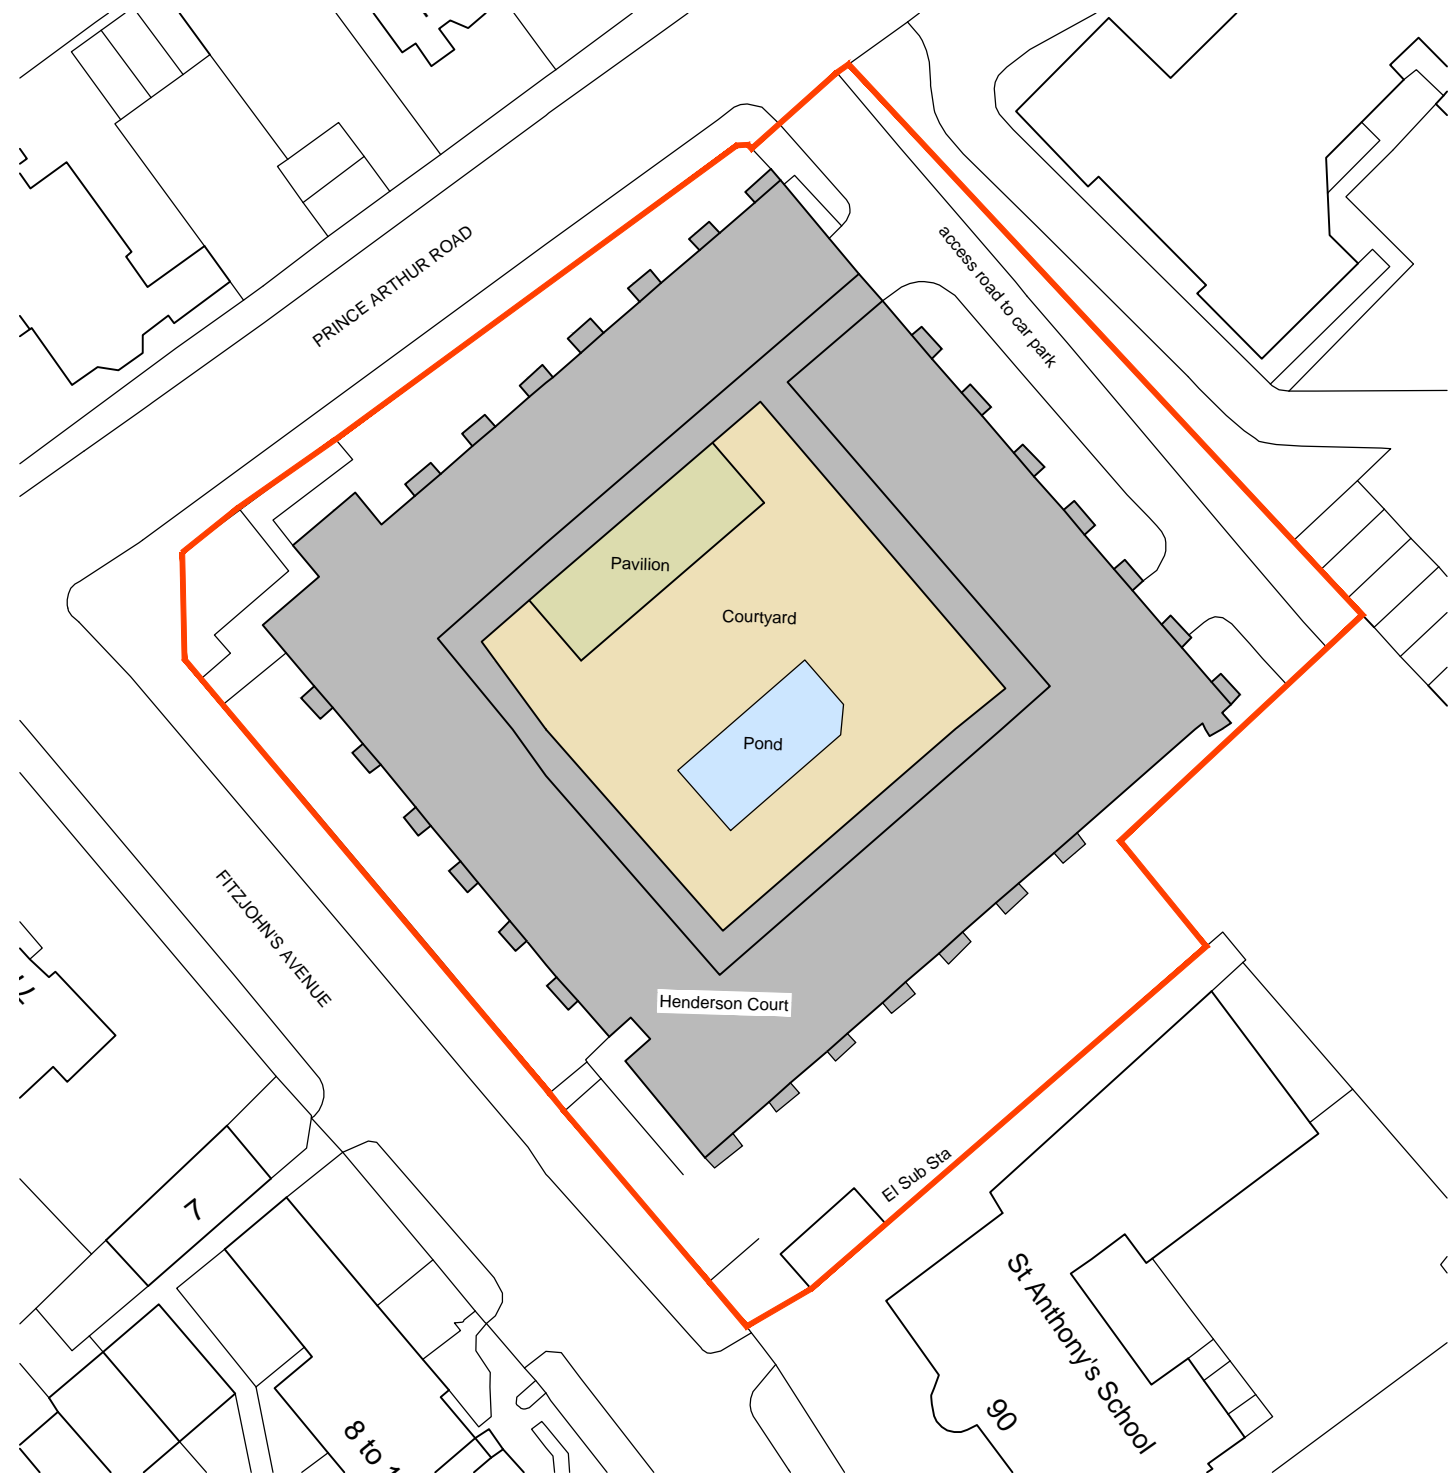

LOCATION PLAN

SCALE 1:1250

SITE PLAN

SCALE 1:500

GMA ARCHITECTURE
Architects and Designers

UK House 82 Heath Road Twickenham TW1 4BA
Telephone 020 8891 5959 Fax 020 8607 9933
www.gmaarchitecture.co.uk

Client
LONDON BOROUGH OF CAMDEN

Project
HENDERSON COURT
FITZJOHN'S AVENUE LONDON NW3 6NS

Drawing
LOCATION + SITE PLAN

Scale	Date	Drawn	Checked
1:500@A3	25.10.17	SJ	

DRAWING ISSUE STATUS
PLANNING

Type	Client		
1	100/01	PA1	

REV	DESCRIPTION	DATE