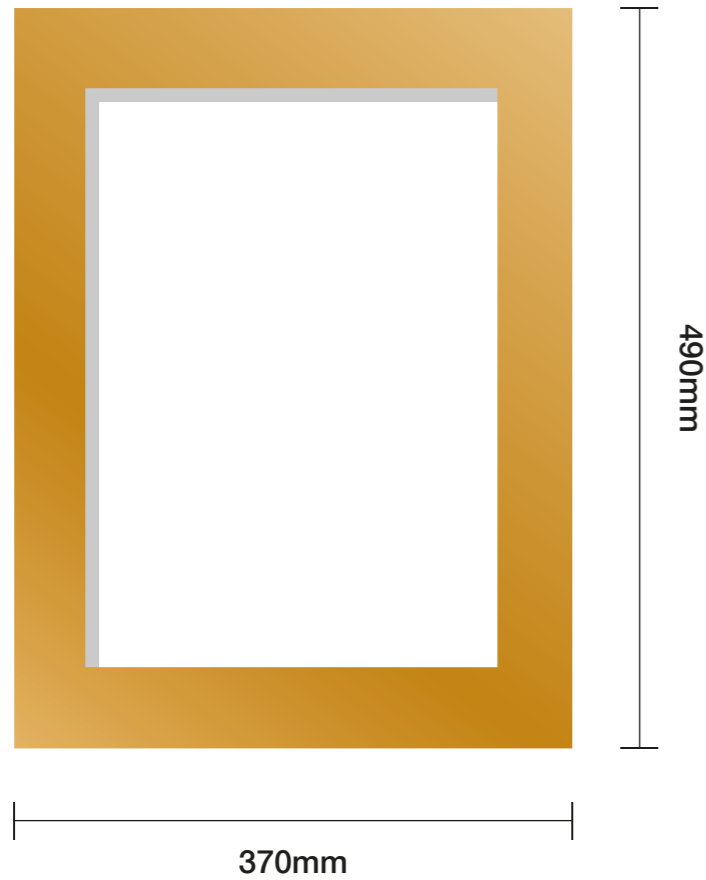

to suit an A3 menu

Size: To suit A3 approx 490 x 370mm

Scale: 1:5

1100mm to underside

Site
Cote Brasserie
Hampstead

Job Number
123167A
Page
7 of 9
Drawing Location
U:\2022\2022 Drawings\Cote Brasserie\

Scale
as shown @ A3
Issue / Rev
Issue 06