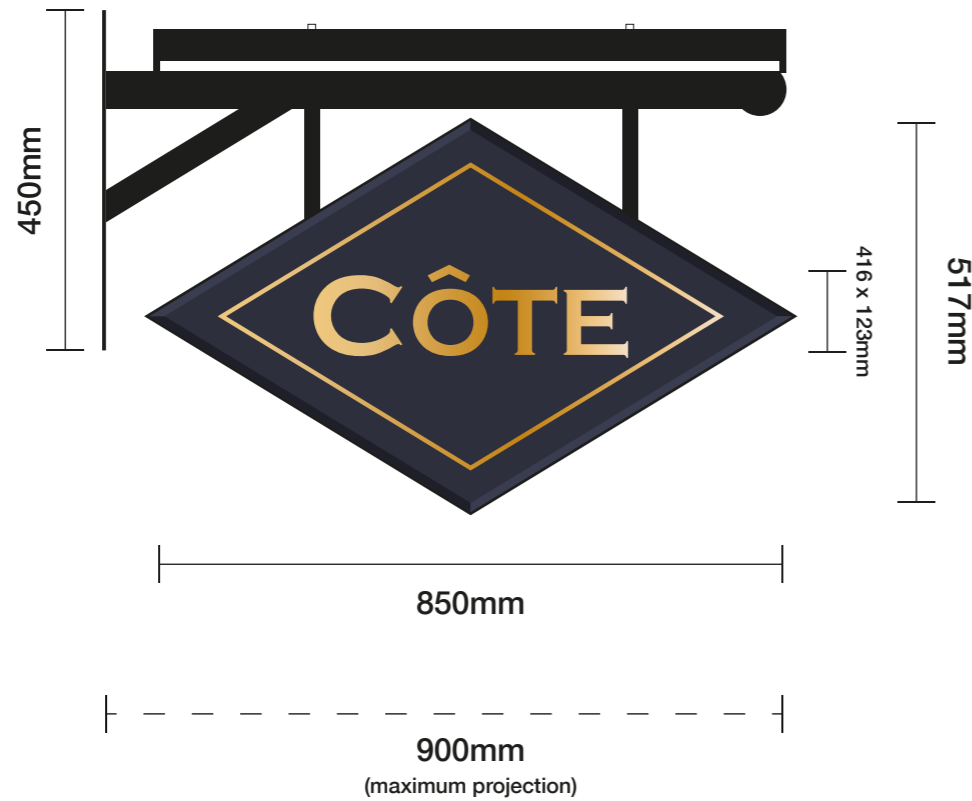

Sign 02 - CÔTE PROJECTION SIGN

01No. Manufactured from 18mm foamex panels with bevelled edge, finished to match RAL 5011 with applied mirror gold vinyl details to face.

Face panels secured into supporting diamond shaped frame work, 50mm O/A depth.

50mm projecting arm with decorative detail and 31 degree supporting arm, both secured to 150 x 450mm base plate.

Metalwork powdercoat finished black. Externally illuminated via troughlight.

Size: As shown

Scale: 1:10

2550mm to underside

Site
Cote Brasserie
Hampstead

Job Number
123167A
Page
6 of 9
Drawing Location
U:\2022\2022 Drawings\Cote Brasserie\

Scale
as shown @ A3
Issue / Rev
Issue 06

Drawn by
WO
Checked by
PM

Sales Rep
SW
Date
16/05/2022

BUTTERFIELD SIGNS LTD
174 Sunbridge Rd
Bradford West Yorkshire
BD1 2RZ
Tel: 01274 722244
Fax: 01274 848996
Web: www.butterfieldsigns.co.uk