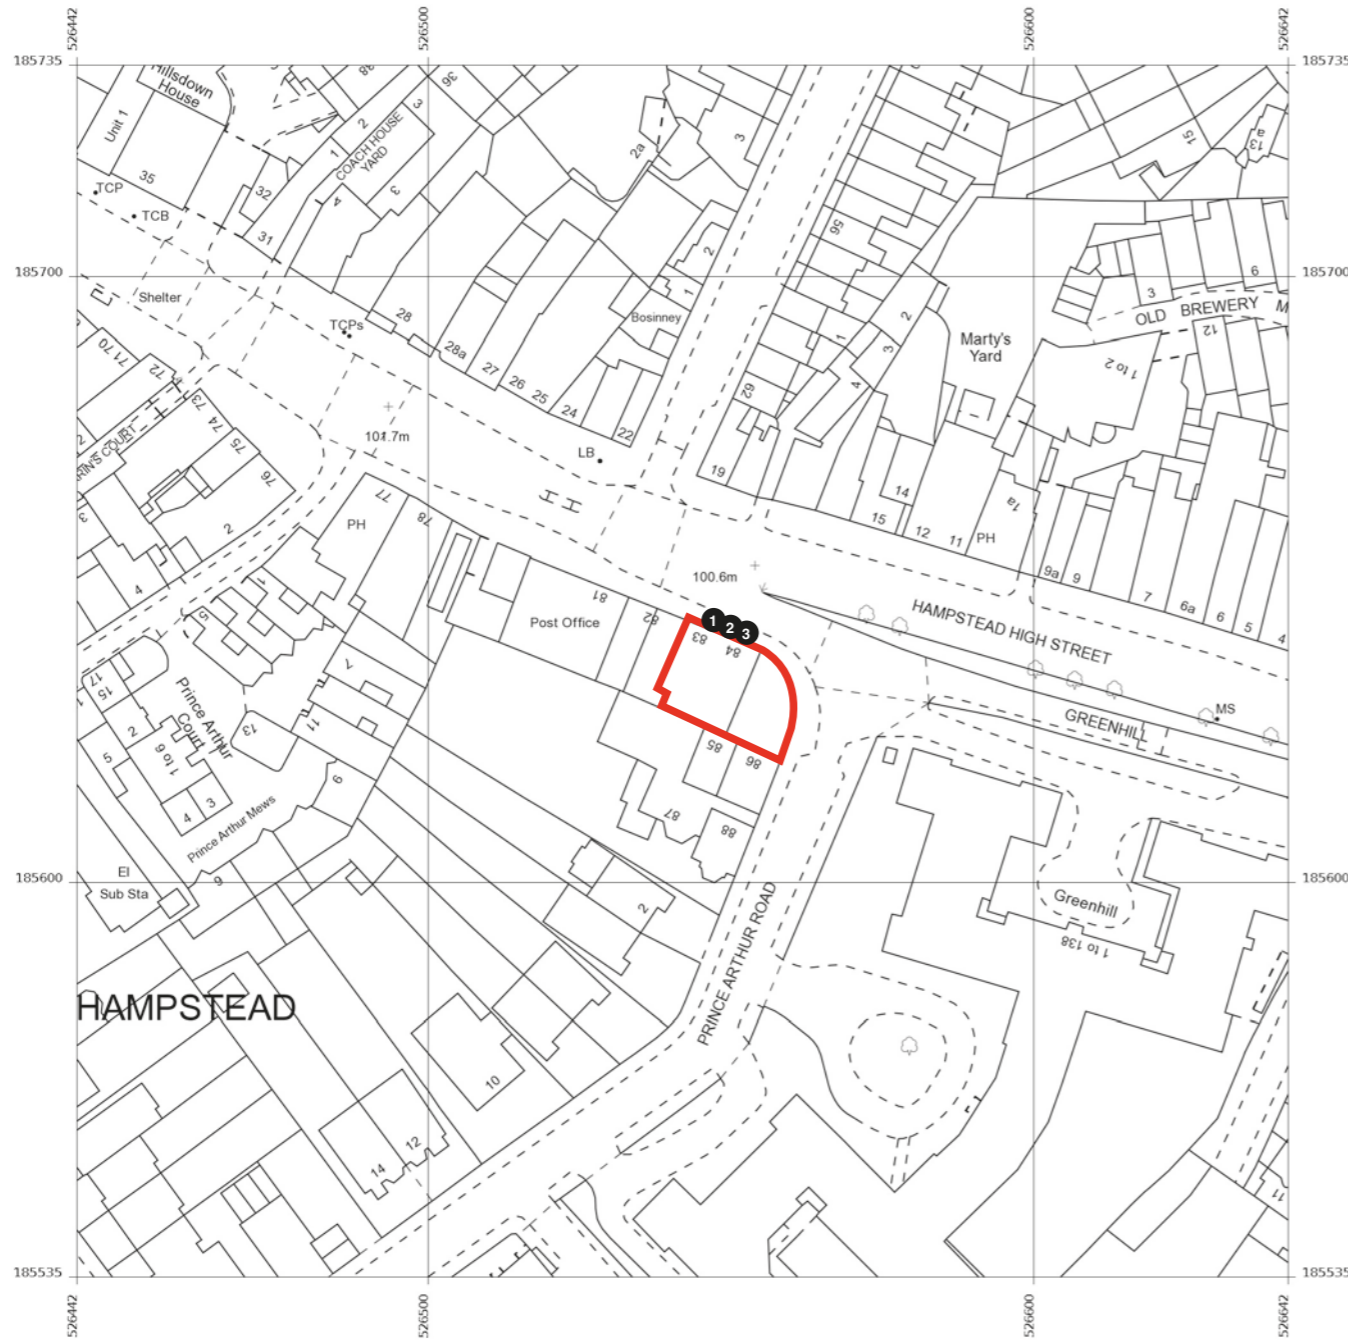

CÔTE

Hampstead - Planning

83-84 Hampstead High Street
London
NW3 1RE

Issue 07 - 10/08/2022

Site Map

Cote, 83-84, Hampstead High St, London
NW3 1RE

- 1 HALO ILLUMINATED CÔTE LETTERS (BUILT-UP)**
- 2 CÔTE PROJECTION SIGN**
- 3 MENU CASE A3 (PORTRAIT)**