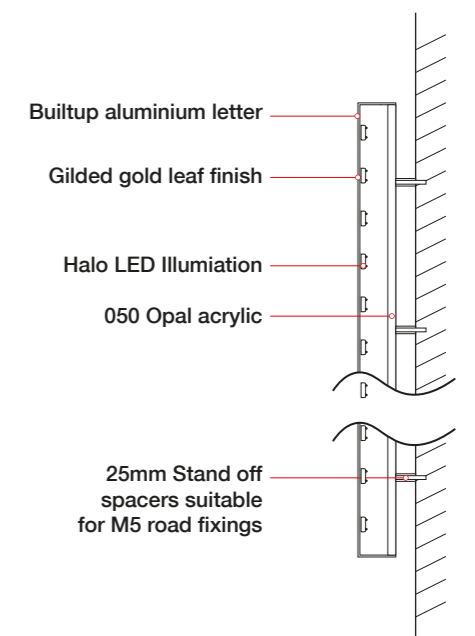

Halo illuminated with LEDs.

Size: 350 x 1180mm

Scale: 1:10

2500mm to underside

Section through - 1:10

Site
Cote Brasserie
Hampstead

Job Number
123167A
Page
5 of 9
Drawing Location
U:\2022\2022 Drawings\Cote Brasserie\

50mm projecting arm with decorative detail and 31 degree supporting arm, both secured to 150 x 450mm base plate.

Metalwork powdercoat finished black. Externally illuminated via troughlight.

Size: As shown

to suit an A3 menu

Size: To suit A3 approx 490 x 370mm

Scale: 1:5

1100mm to underside

Site
Cote Brasserie
Hampstead

Job Number
123167A
Page
7 of 9
Drawing Location
U:\2022\2022 Drawings\Cote Brasserie\

Scale
as shown @ A3
Issue / Rev
Issue 06