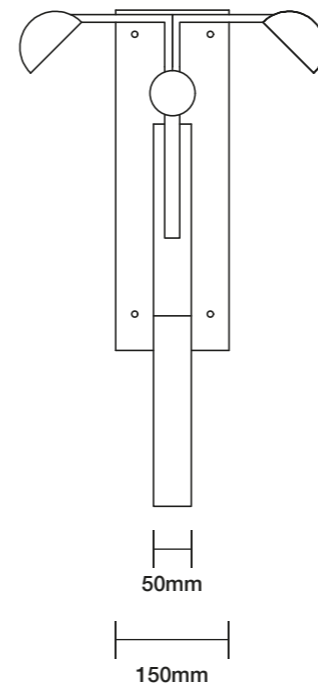

Halo illuminated with LEDs.

Size: 350 x 1180mm

Scale: 1:10

2500mm to underside

Section through - 1:10

Site
Cote Brasserie
Hampstead

Job Number
123167A
Page
5 of 9
Drawing Location
U:\2022\2022 Drawings\Cote Brasserie\

50mm projecting arm with decorative detail and 31 degree supporting arm, both secured to 150 x 450mm base plate.

Metalwork powdercoat finished black. Externally illuminated via troughlight.

Size: As shown

Scale: 1:10

2550mm to underside

Site
Cote Brasserie
Hampstead

Job Number
123167A
Page
6 of 9
Drawing Location
U:\2022\2022 Drawings\Cote Brasserie\

Scale
as shown @ A3
Issue / Rev
Issue 06

Drawn by
WO
Checked by
PM

to suit an A3 menu

Size: To suit A3 approx 490 x 370mm

Scale: 1:5

1100mm to underside

Site
Cote Brasserie
Hampstead

Job Number
123167A
Page
7 of 9
Drawing Location
U:\2022\2022 Drawings\Cote Brasserie\

Scale
as shown @ A3
Issue / Rev
Issue 06