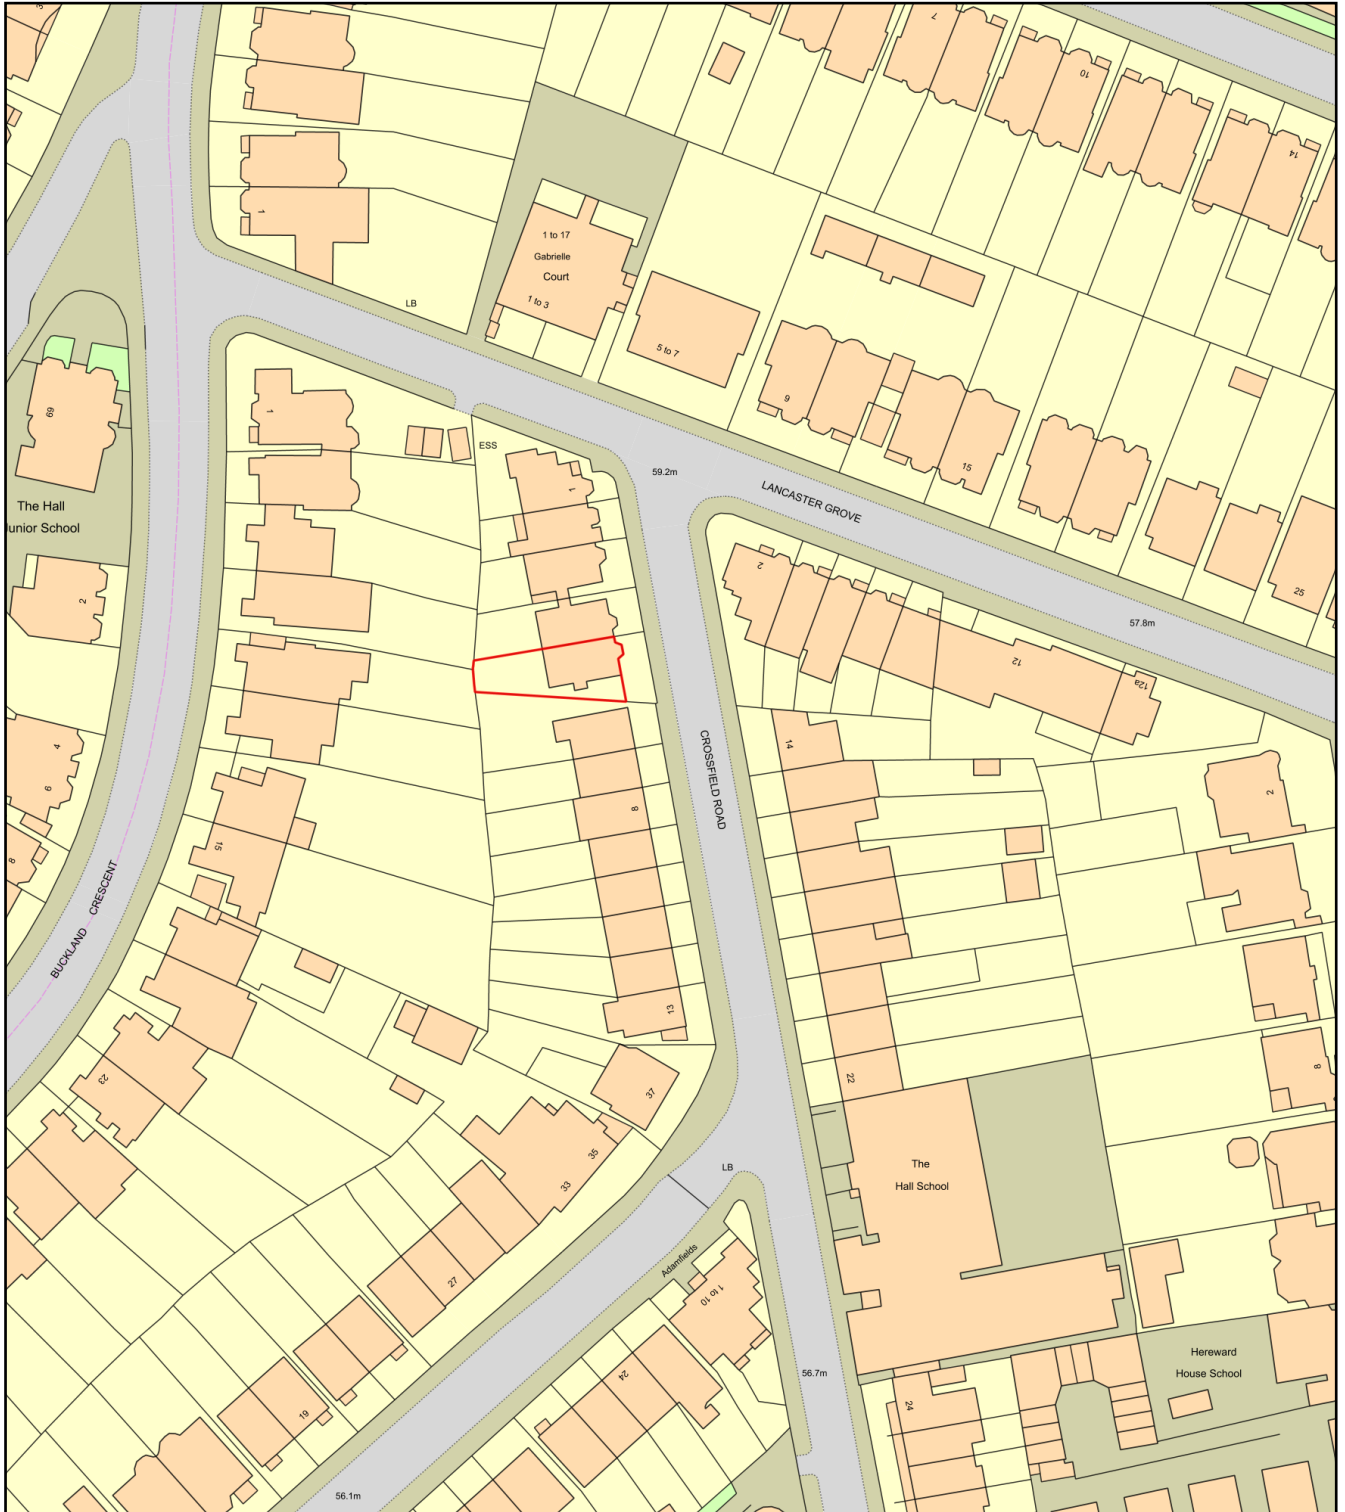

# Location Plan - NW3 4NS

Plan Produced for: Rebecca Hopkirk  
Date Produced: 25 Jul 2022  
Plan Reference Number: TQRQM22206142700125  
Scale: 1:1250 @ A4