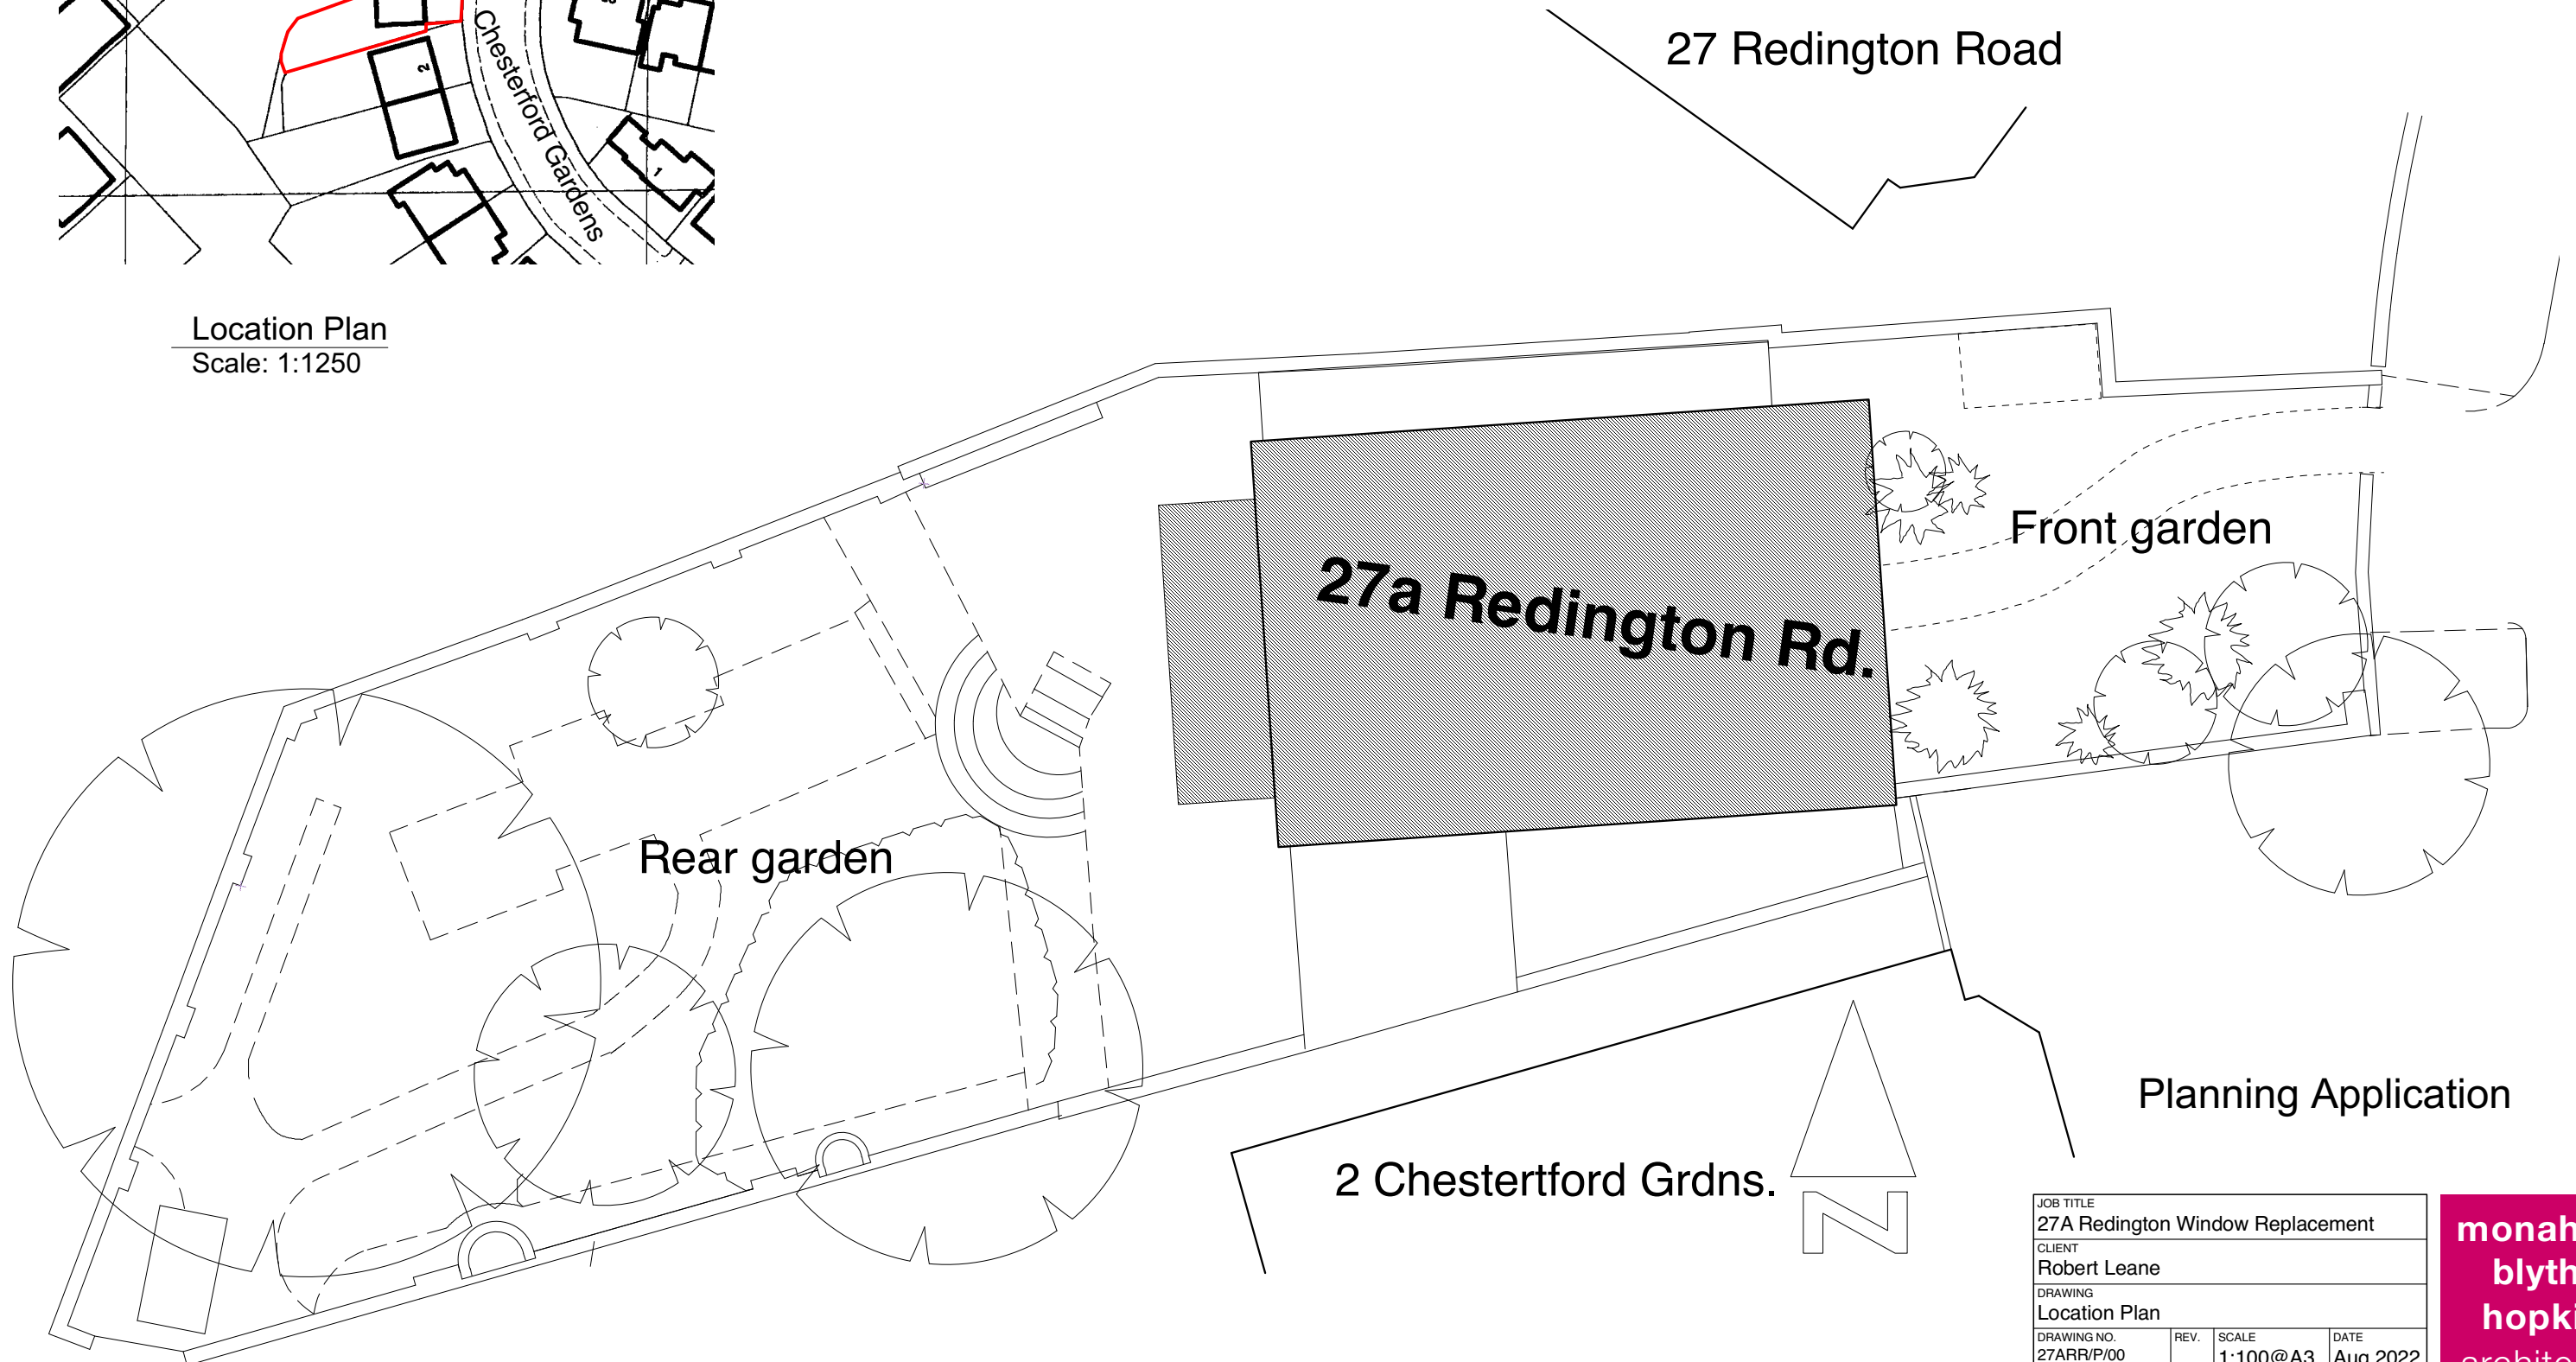

Location Plan
Scale: 1:1250

Planning Application

JOB TITLE			
27A Redington Window Replacement			
CLIENT			
Robert Leane			
DRAWING			
Location Plan			
DRAWING NO.	REV.	SCALE	DATE
27ARR/P/00		1:100@A3	Aug 2022
All dimensions must be checked on site and not scaled from this drawing.			