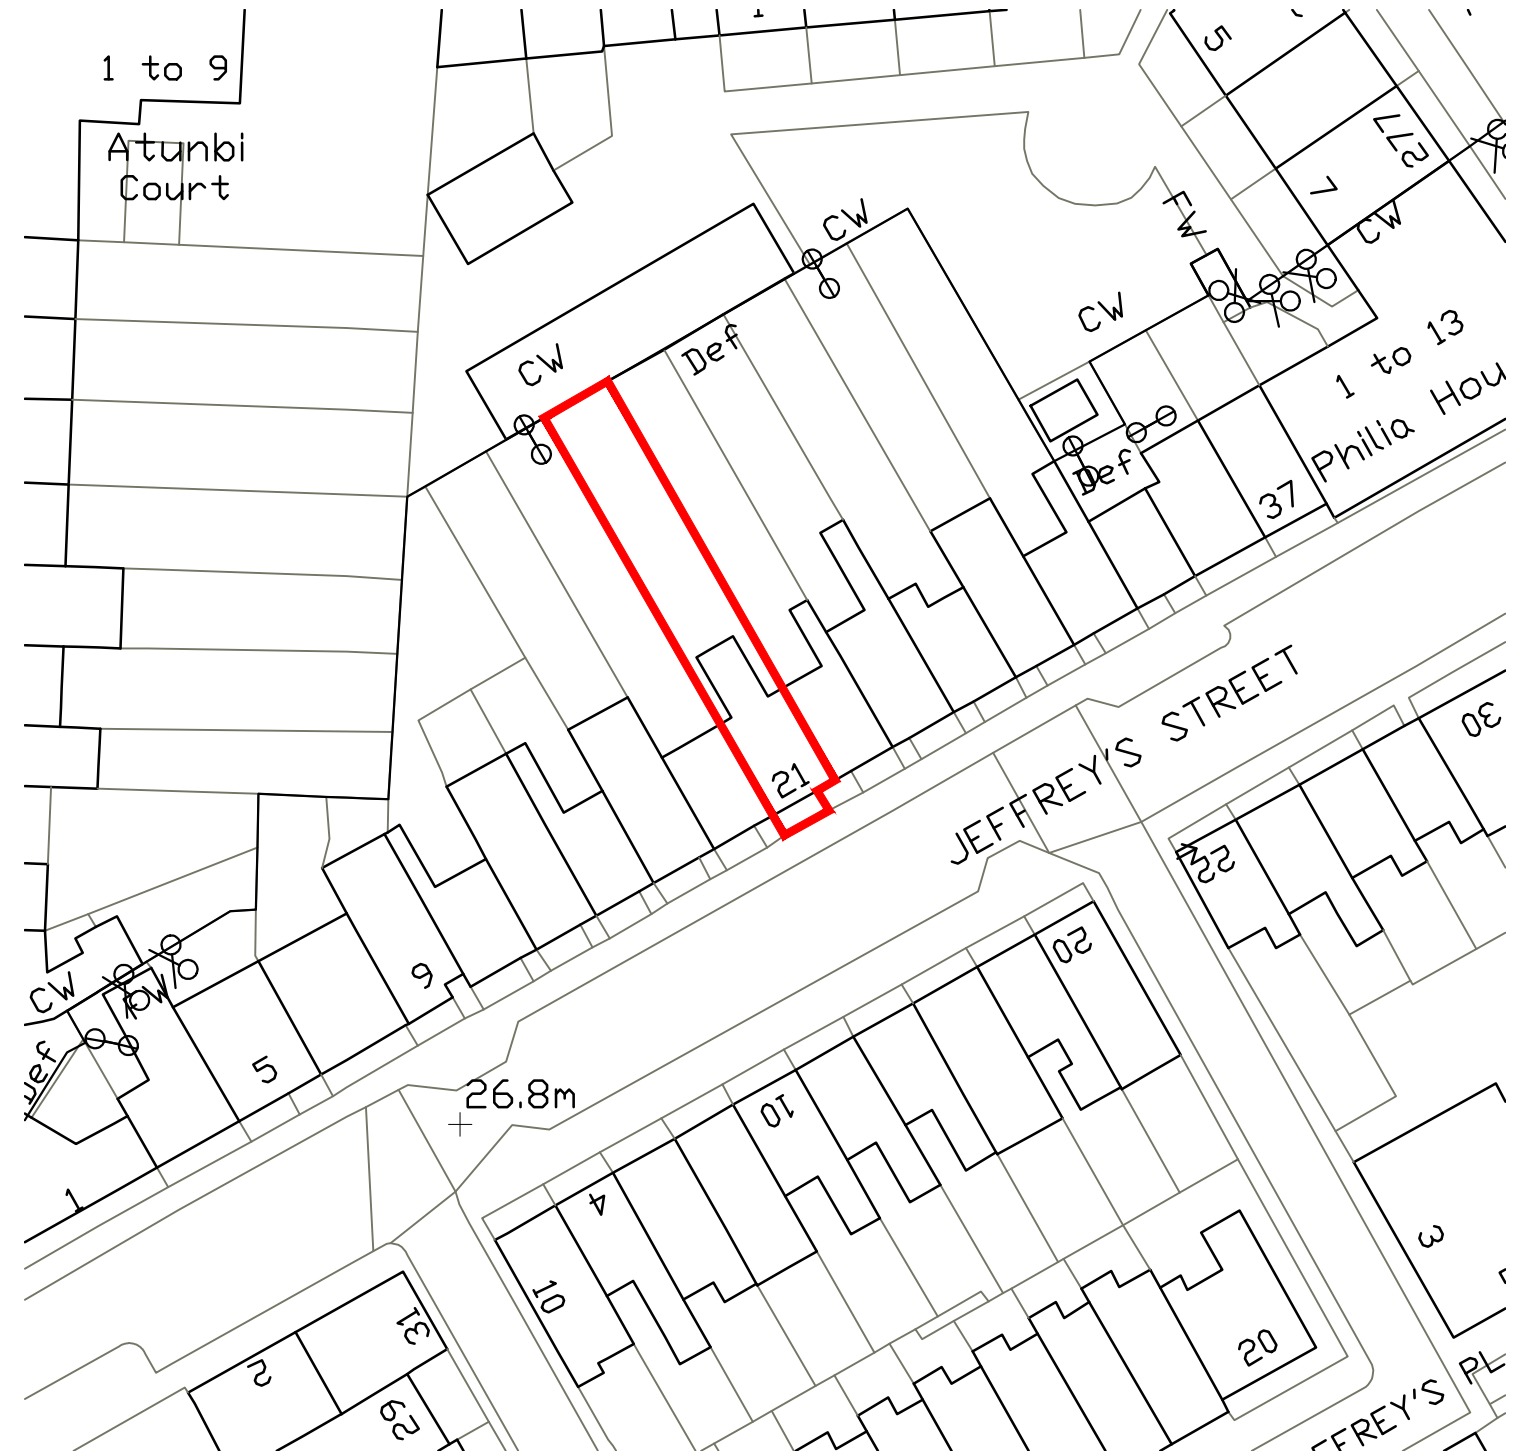

Stanfords VectorMap

Site Location Plan
Scale 1:625@A1 / 1:1250@A3

Site Block Plan
Scale 1:250@A1 / 1:500@A3

Site Location and Site Block Plan
1:625@A1 / 1:250@A3