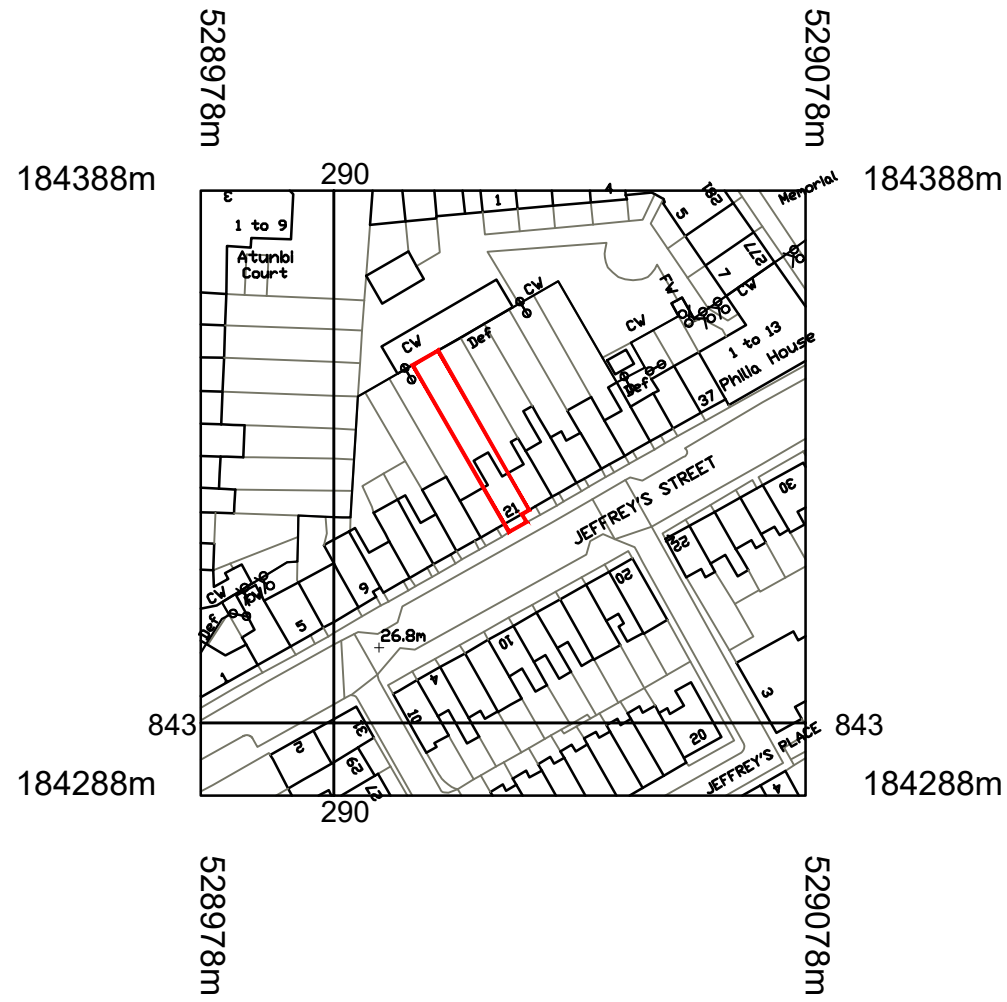

Stanfords VectorMap

Site Location Plan
Scale 1:625@A1 / 1:1250@A3

Site Block Plan
Scale 1:250@A1 / 1:500@A3

Site Location and Site Block Plan
1:625@A1 / 1:250@A3