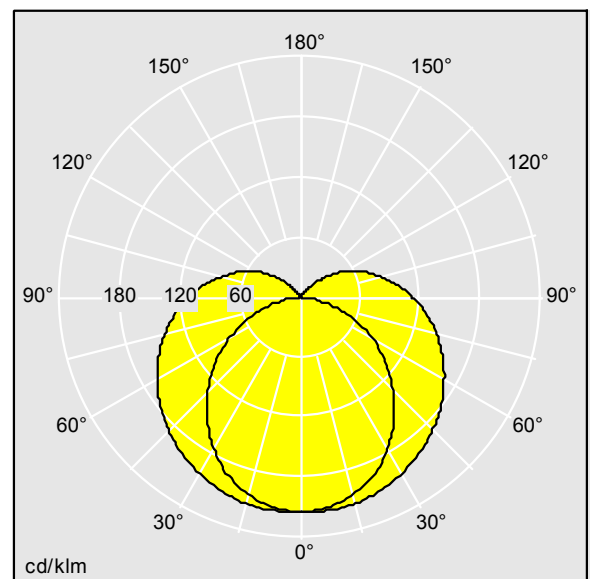

Dimensions: 1449 x 60 x 74 mm
Luminaire input power: 36 W
Luminaire luminous flux: 4900 lm
Luminaire efficacy: 136 lm/W
Weight: 1.7 kg

TLG_POPL_F_PDB_EMPTY.jpg

TLG_POPL_M_LD1.wmf

TLG_SP_0043752.ltd

Lamp position: STD - standard
Light Source: LED
Luminaire luminous flux*: 4900 lm
Luminaire efficacy*: 136 lm/W
Lamp efficacy: 136 lm/W
Colour Rendering Index min.: 80
Ballast: 1 x 28000657 LCA 75W 100-400mA one4all Ip
PRE
Correlated colour temperature: 4000 Kelvin