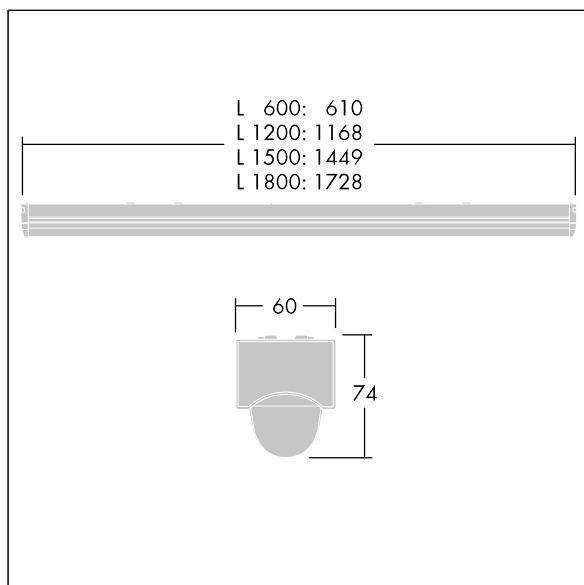

PopPack

THORN

96631556 POPPACK LED 5000-840 HFI L1500

LED 36W PP15LO-840	IP20	IK03	⊕	CE			650°C	T _a -20 +25
--------------------	------	------	---	----	---	---	-------	---------------------------

PopPack

Dimensions: 1449 x 60 x 74 mm
Luminaire input power: 36 W
Luminaire luminous flux: 4900 lm
Luminaire efficacy: 136 lm/W
Weight: 1.7 kg

TLG_POPL_F_PDB_EMPTY.jpg

TLG_POPL_M_LD1.wmf

TLG_SP_0043752.ltd

Lamp position: STD - standard
Light Source: LED
Luminaire luminous flux*: 4900 lm
Luminaire efficacy*: 136 lm/W
Lamp efficacy: 136 lm/W
Colour Rendering Index min.: 80
Ballast: 1 x 28000657 LCA 75W 100-400mA one4all Ip
PRE
Correlated colour temperature: 4000 Kelvin