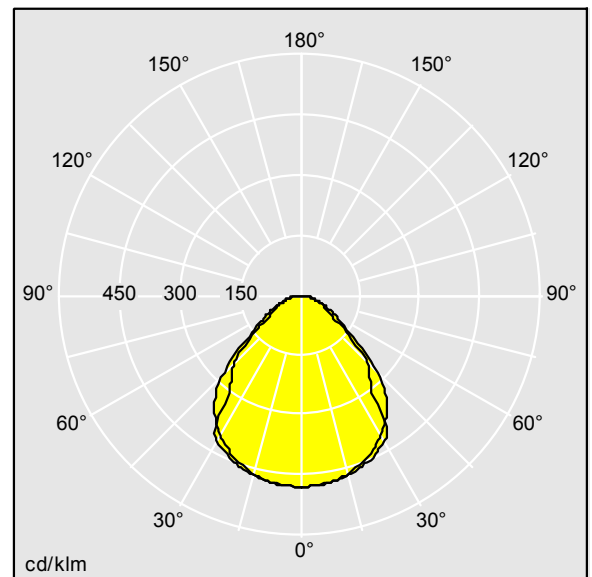

IQ Beam

A linear optic, recessed modular LED luminaire for exposed T, plasterboard and concealed grid ceilings. DALI-2 dimmable, LED driver. Class I electrical, IP20, Impact strength: IK03. Body: white painted steel. Diffuser: micro prism structure acrylic. Suitable for lay-in installation, pull up installation optional. Complete with 4000K LED.

Dimensions: 597 x 597 x 60 mm
Luminaire input power: 30.3 W
Luminaire luminous flux: 4000 lm
Luminaire efficacy: 132 lm/W
Weight: 4.16 kg

TLG_IQBM_F_pers_B.jpg

TLG_IQBM_M_LDQ.wmf

TLG_SP_0044585.ltd

Lamp position: STD - standard
Light Source: LED
Luminaire luminous flux*: 4000 lm
Luminaire efficacy*: 132 lm/W
Lamp efficacy: 132 lm/W
Colour Rendering Index min.: 80
Ballast: 1 x 28000655 LCA 50W 100-400mA one4all Ip PRE
Correlated colour temperature: 4000 Kelvin