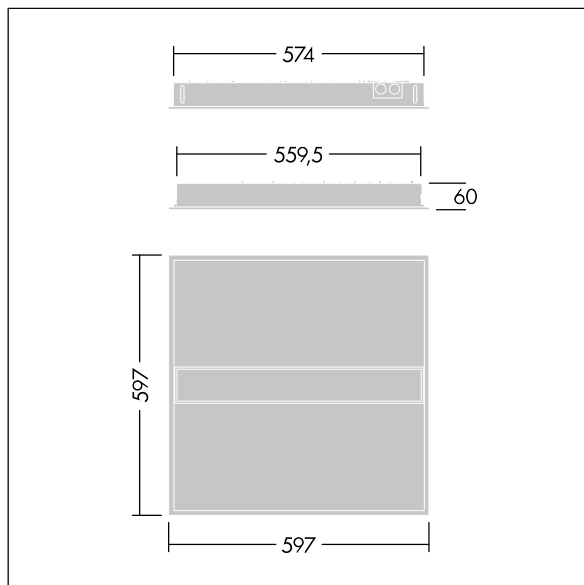

IQ Beam

THORN

92927335 IQ BEAM 3800-840 MPT HFIX Q600

LED	30W IQBM_MO-840MPT		IP20		IK03					650 °C		T _a -20 +40
-----	--------------------	--	------	--	------	--	--	--	--	--------	--	---------------------------

IQ Beam

A linear optic, recessed modular LED luminaire for exposed T, plasterboard and concealed grid ceilings. DALI-2 dimmable, LED driver. Class I electrical, IP20, Impact strength: IK03. Body: white painted steel. Diffuser: micro prism structure acrylic. Suitable for lay-in installation, pull up installation optional. Complete with 4000K LED.

Dimensions: 597 x 597 x 60 mm
Luminaire input power: 30.3 W
Luminaire luminous flux: 4000 lm
Luminaire efficacy: 132 lm/W
Weight: 4.16 kg

TLG_IQBM_F_pers_B.jpg

TLG_IQBM_M_LDQ.wmf

TLG_SP_0044585.ltd

Lamp position: STD - standard
Light Source: LED
Luminaire luminous flux*: 4000 lm
Luminaire efficacy*: 132 lm/W
Lamp efficacy: 132 lm/W
Colour Rendering Index min.: 80
Ballast: 1 x 28000655 LCA 50W 100-400mA one4all Ip PRE
Correlated colour temperature: 4000 Kelvin