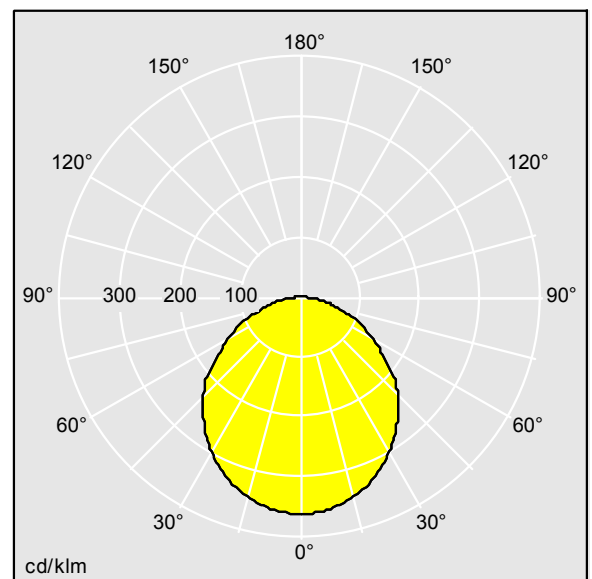

Katona

THORN

92905548 KAT SQ 1400-840 HFI

LED 12W KATO_MO_84			IP65		IK10				850°C	T _a -15 +35	
--------------------	--	--	------	--	------	--	--	--	-------	---------------------------	--

Katona

A very slim, square functional LED luminaire. DALI dimmable LED driver. Body: white polycarbonate. Diffuser: opal polycarbonate. Class II electrical, IP65, IK10. Complete with 4000K LED. Suitable for direct mounting to wall or ceiling. Loop-in, loop-out is possible for cables up to 2.5mm². BESA compatible.

Dimensions: 277 x 277 x 58 mm
Luminaire input power: 11.7 W
Luminaire luminous flux: 1400 lm
Luminaire efficacy: 120 lm/W
Weight: 1.06 kg

TLG_KATO_F_SQ_PDB.jpg

TLG_KATO_M_SQ_LDS.wmf

TLG_SP_0043592.ltd

Lamp position: STD - standard
Light Source: LED
Luminaire luminous flux*: 1400 lm
Luminaire efficacy*: 120 lm/W
Lamp efficacy: 119 lm/W
Colour Rendering Index min.: 80
Ballast: 1 x 28000663 LCA 10W 150-400mA one4all C
PRE
LOR: 1,00 ULOR: 0,03 DLOR: 0,97