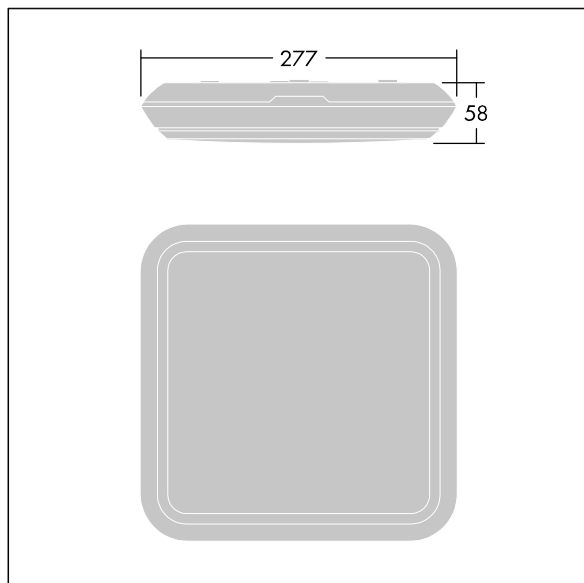

Katona

THORN

92905548 KAT SQ 1400-840 HFI

LED 12W KATO_MO_84			IP65		IK10				850°C	T _a -15 +35	
--------------------	--	--	------	--	------	--	--	--	-------	---------------------------	--

Katona

A very slim, square functional LED luminaire. DALI dimmable LED driver. Body: white polycarbonate. Diffuser: opal polycarbonate. Class II electrical, IP65, IK10. Complete with 4000K LED. Suitable for direct mounting to wall or ceiling. Loop-in, loop-out is possible for cables up to 2.5mm². BESA compatible.

Dimensions: 277 x 277 x 58 mm
Luminaire input power: 11.7 W
Luminaire luminous flux: 1400 lm
Luminaire efficacy: 120 lm/W
Weight: 1.06 kg

TLG_KATO_F_SQ_PDB.jpg

TLG_KATO_M_SQ_LDS.wmf

TLG_SP_0043592.ltd

Lamp position: STD - standard
Light Source: LED
Luminaire luminous flux*: 1400 lm
Luminaire efficacy*: 120 lm/W
Lamp efficacy: 119 lm/W
Colour Rendering Index min.: 80
Ballast: 1 x 28000663 LCA 10W 150-400mA one4all C
PRE
LOR: 1,00 ULOR: 0,03 DLOR: 0,97