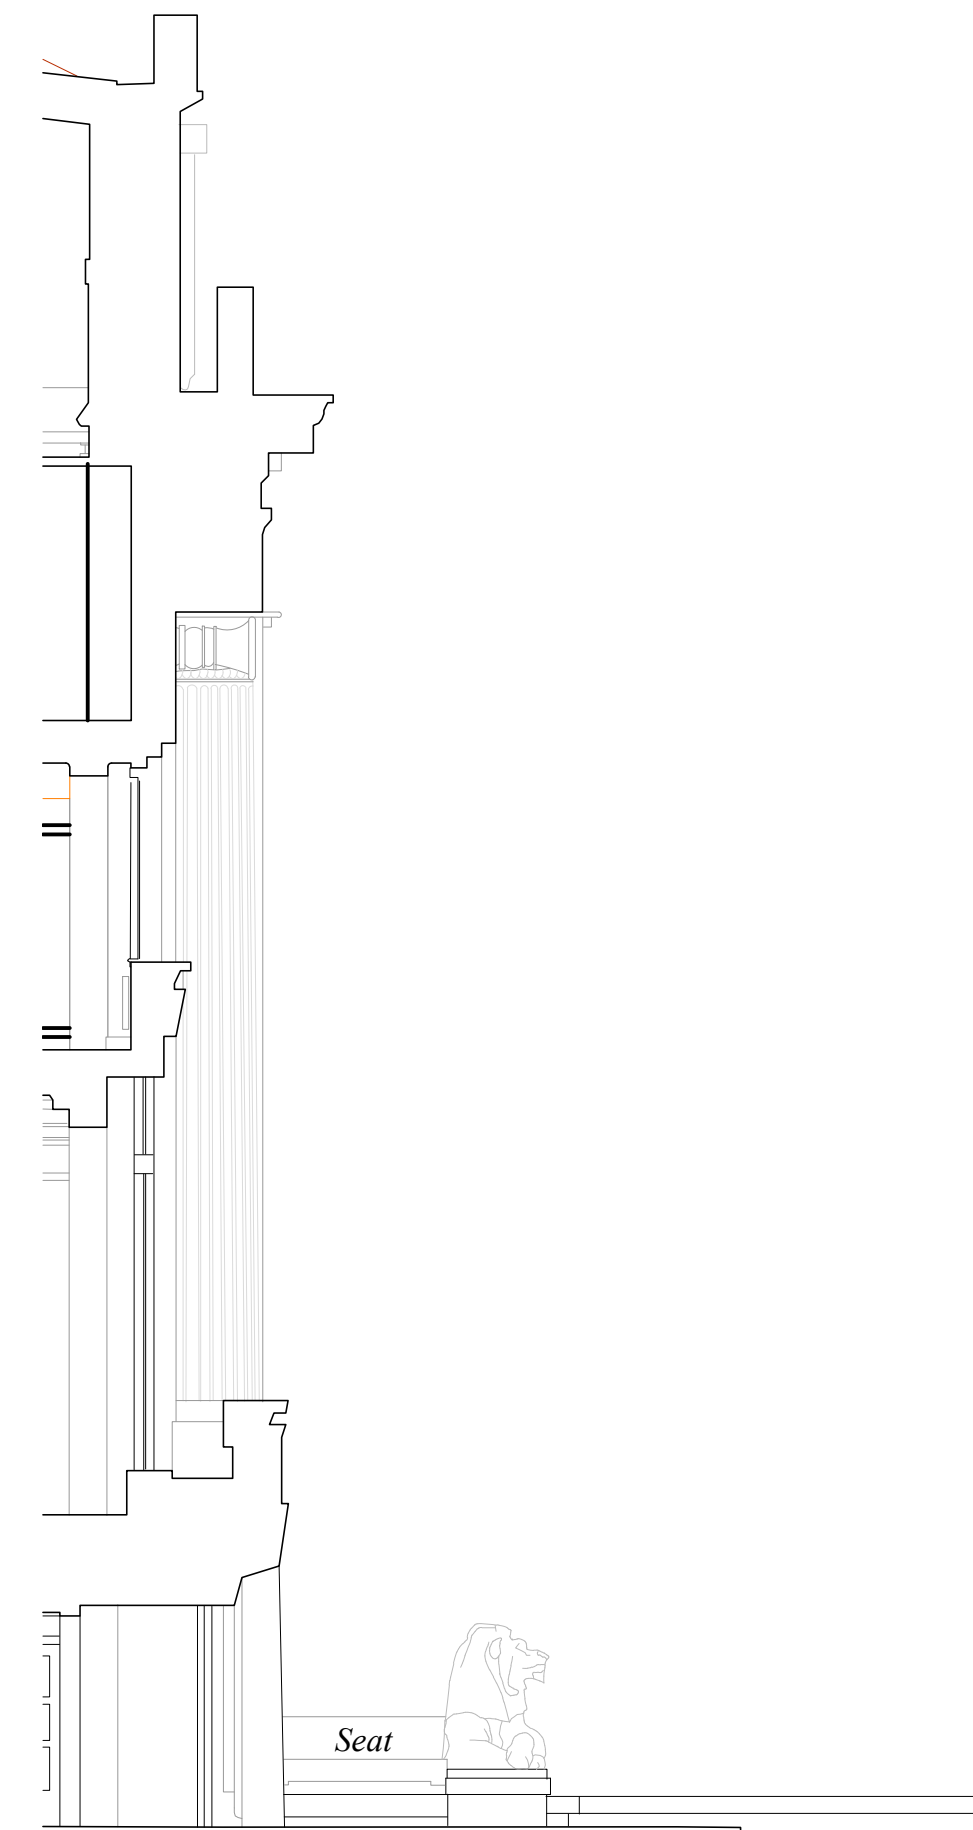

EAST ELEVATION
1:100