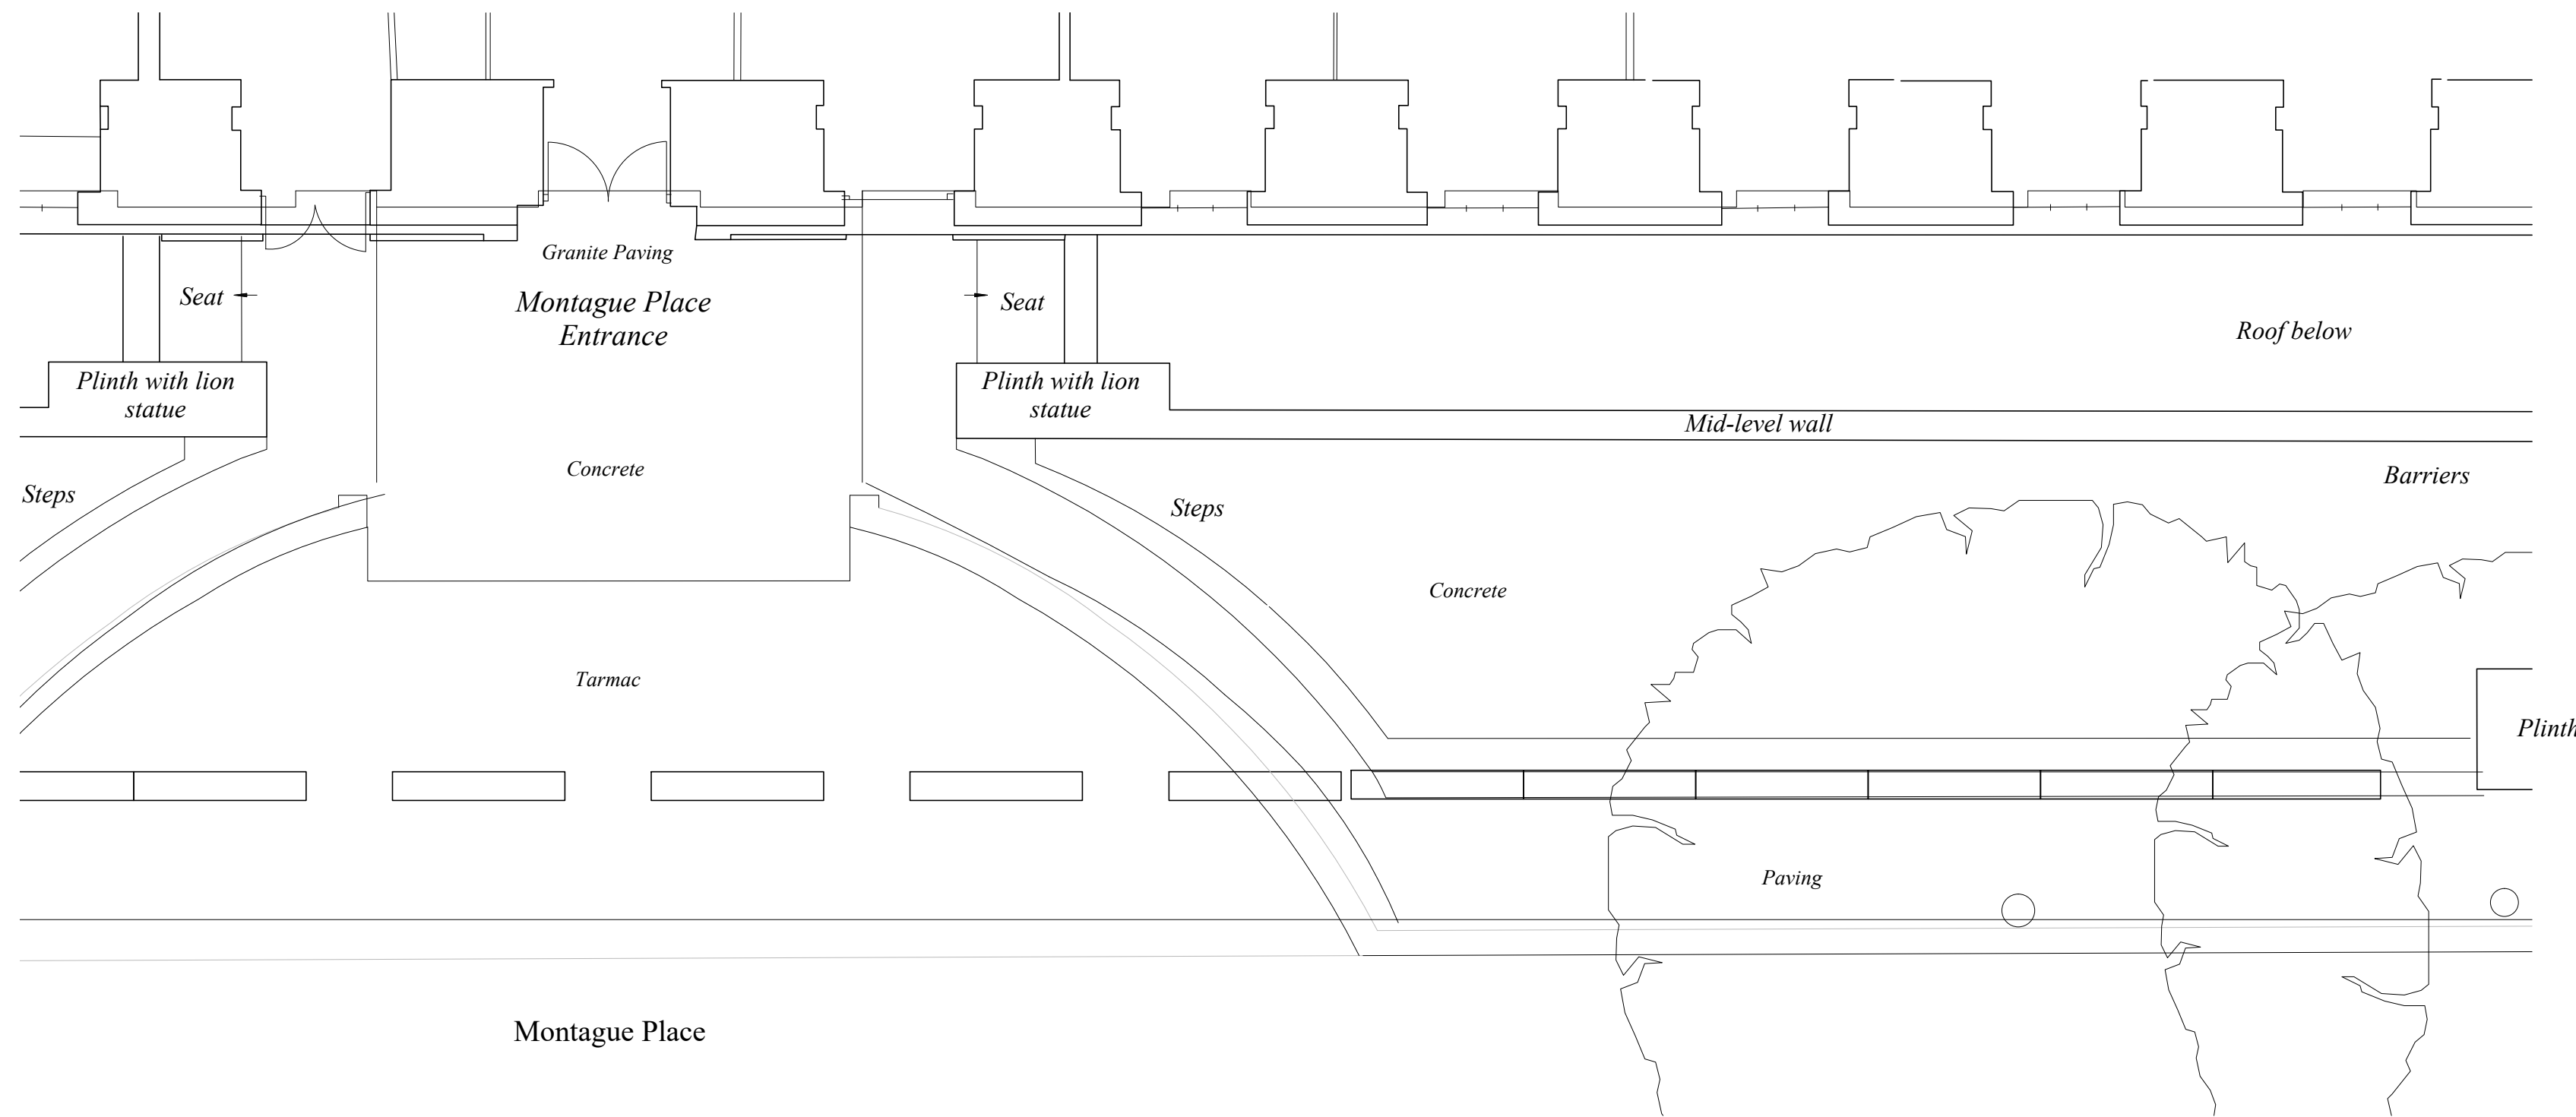

PLAN
1:100

NOTES:
Previously issued as drawing SK 289.

REVISIONS:
- 10.05.2022 - First Issue
A: 25.07.2022 - Planning

BRITISH MUSEUM
VISITOR SECURITY FACILITIES

EXISTING (PRE - 2016)
MONTAGUE PLACE ELEVATIONS & PLAN

DRAWING NO:
130A

SCALE:
1:100@A1, 1:200@A3

DATE:
10.05.2022

WRIGHT & WRIGHT ARCHITECTS