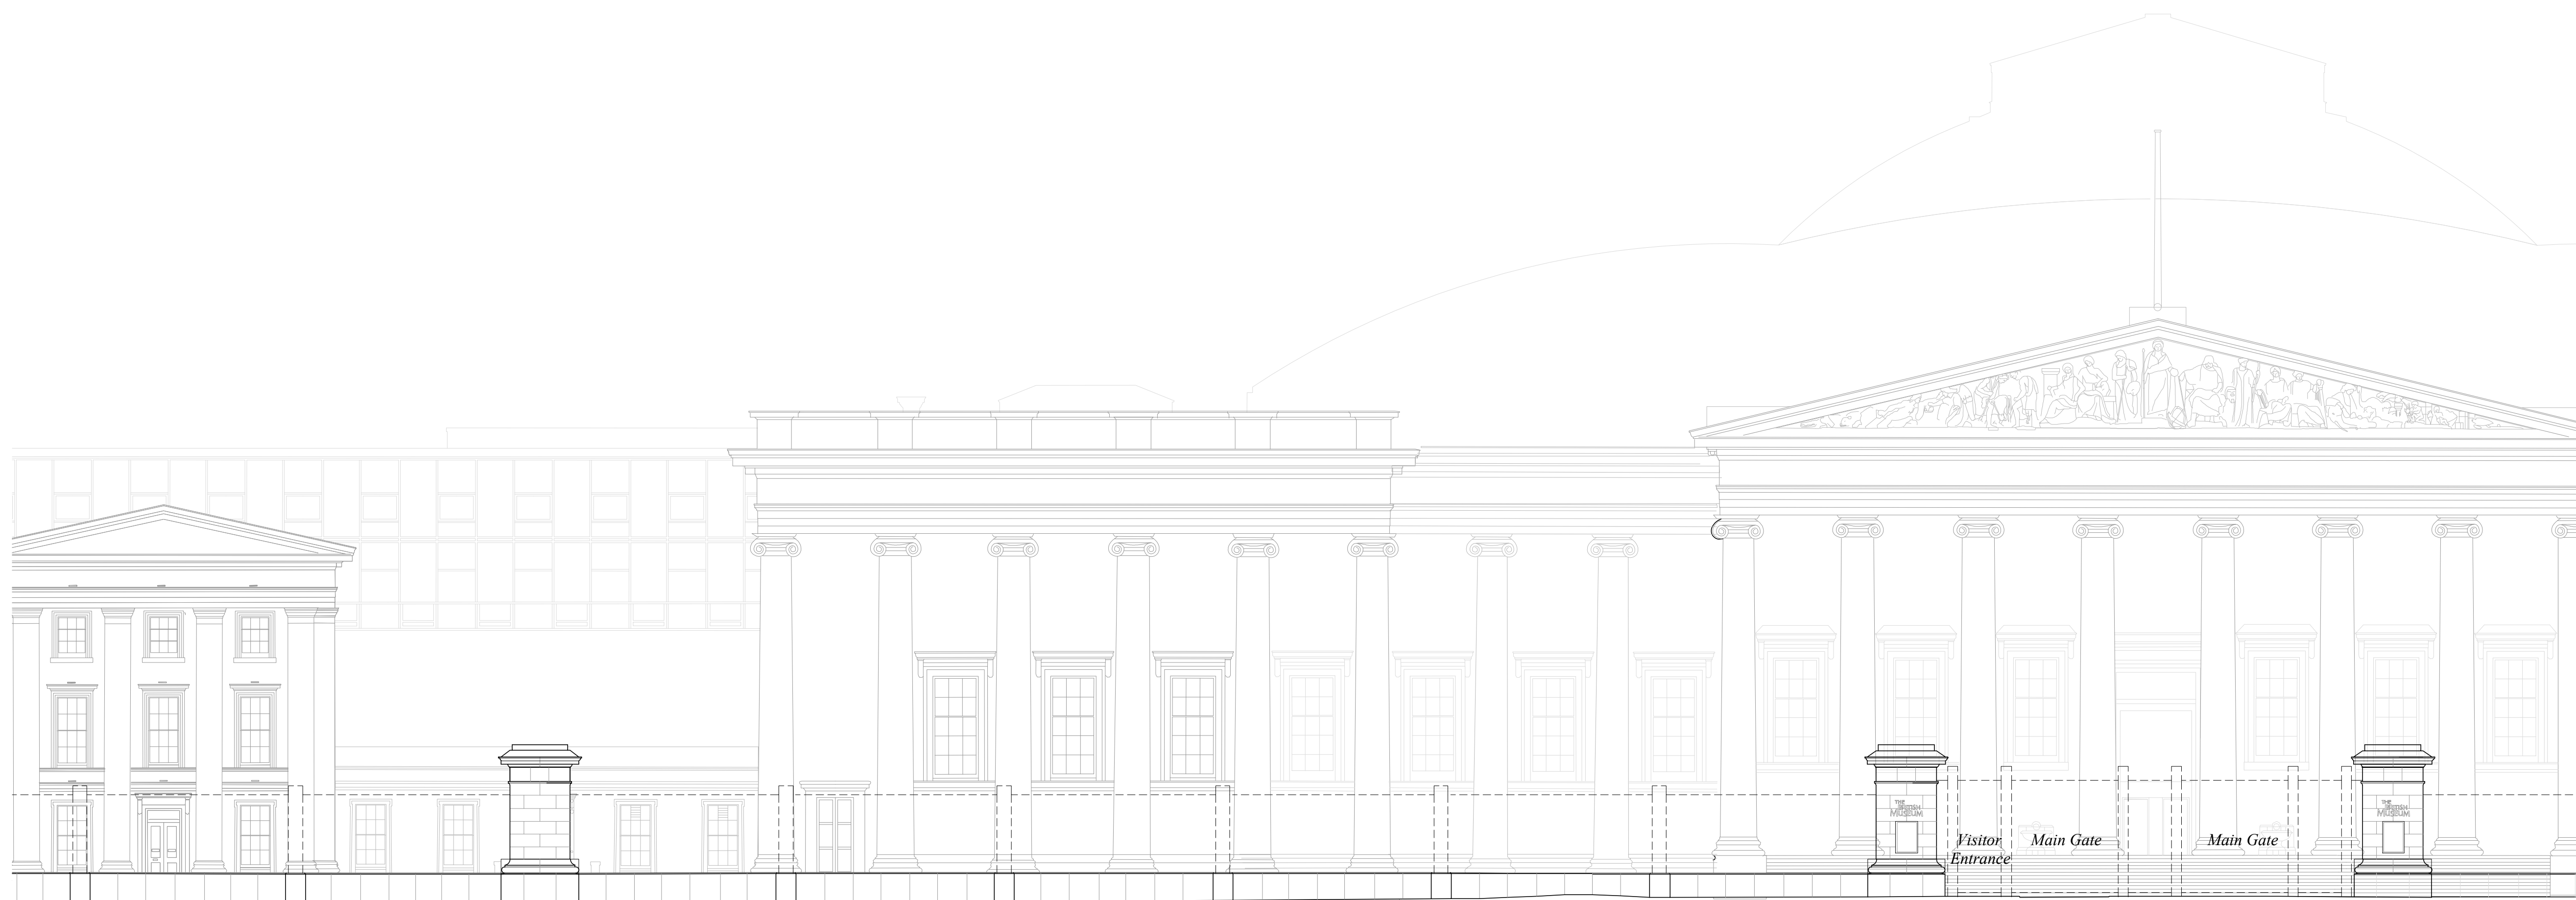

Visitor Entrance Main Gate Main Gate

SOUTH ELEVATION FROM STREET
BOUNDARY RAILINGS DOTTED

1:150

NOTES:
Previously issued as drawing SK 288.

REVISIONS:
- 10.05.2022 - First Issue
A: 25.07.2022 - Planning

BRITISH MUSEUM
VISITOR SECURITY FACILITIES

EXISTING (PRE - 2016)
SOUTH FORECOURT ELEVATIONS (1)

DRAWING NO:
110A

SCALE: 1:100@A1, 1:200@A3 DATE: 10.05.2022

WRIGHT & WRIGHT ARCHITECTS