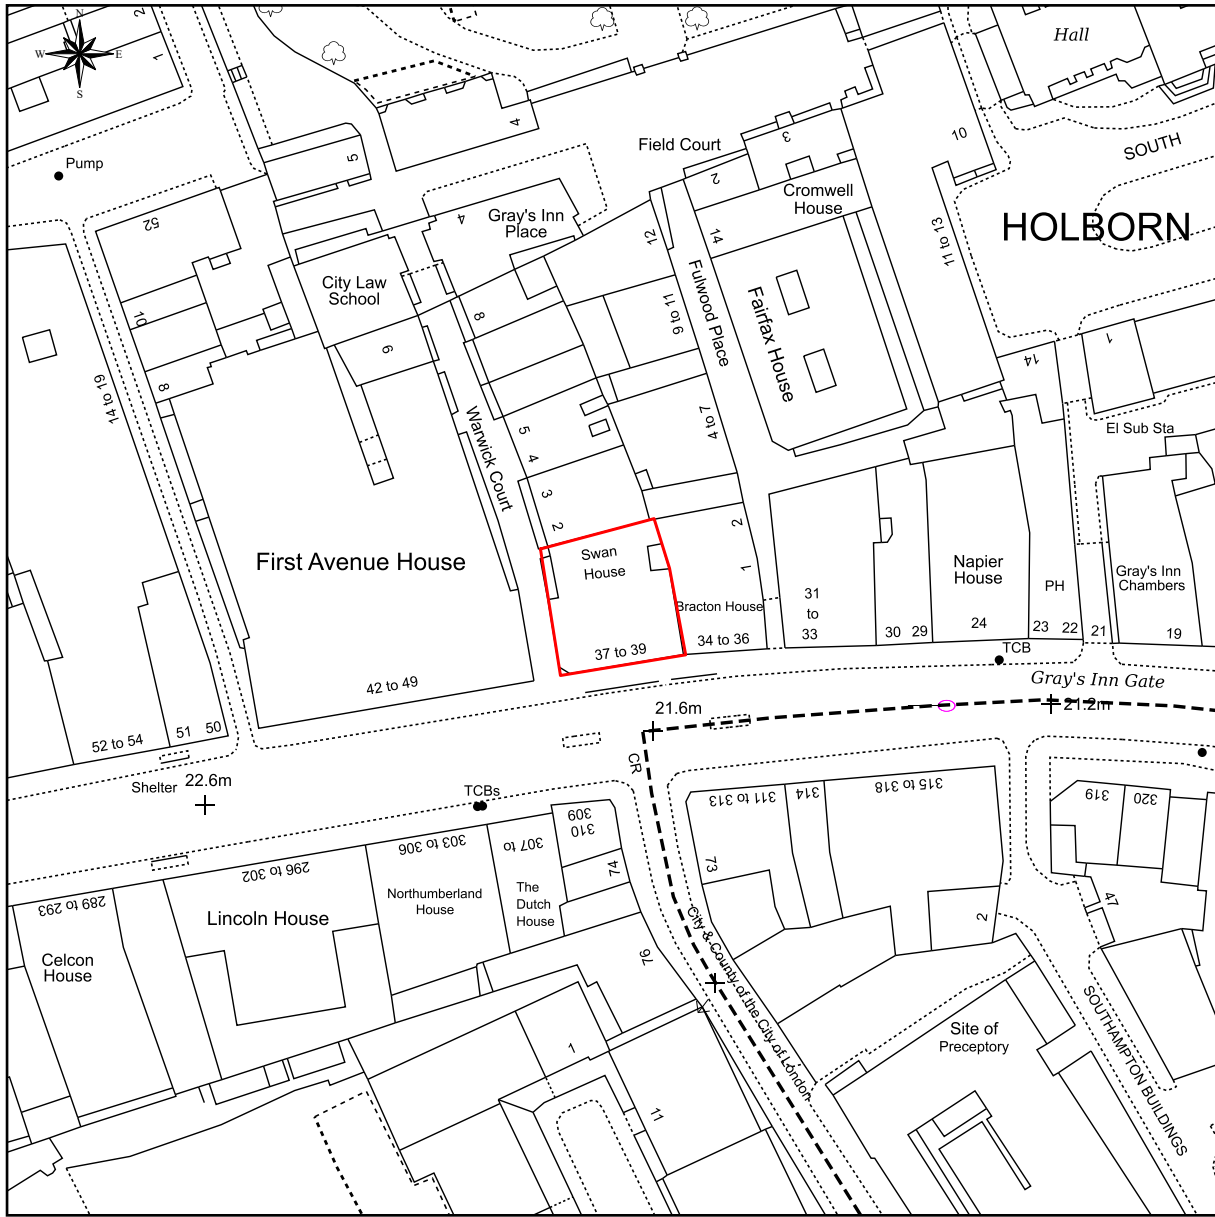

# Swan House, 37-39 High Holborn, London, WC1V 6AA, Site Location Plan

This Plan includes the following Licensed Data: OS MasterMap Black and White PDF Location Plan by the Ordnance Survey National Geographic Database and incorporating surveyed revision available at the date of production. Reproduction in whole or in part is prohibited without the prior permission of Ordnance Survey. The representation of a road, track or path is no evidence of a right of way. The representation of features, as lines is no evidence of a property boundary. © Crown copyright and database rights, 2022. Ordnance Survey 0100031673

0m 20m 40m 60m 80m 100m

Scale: 1:1250, paper size: A4