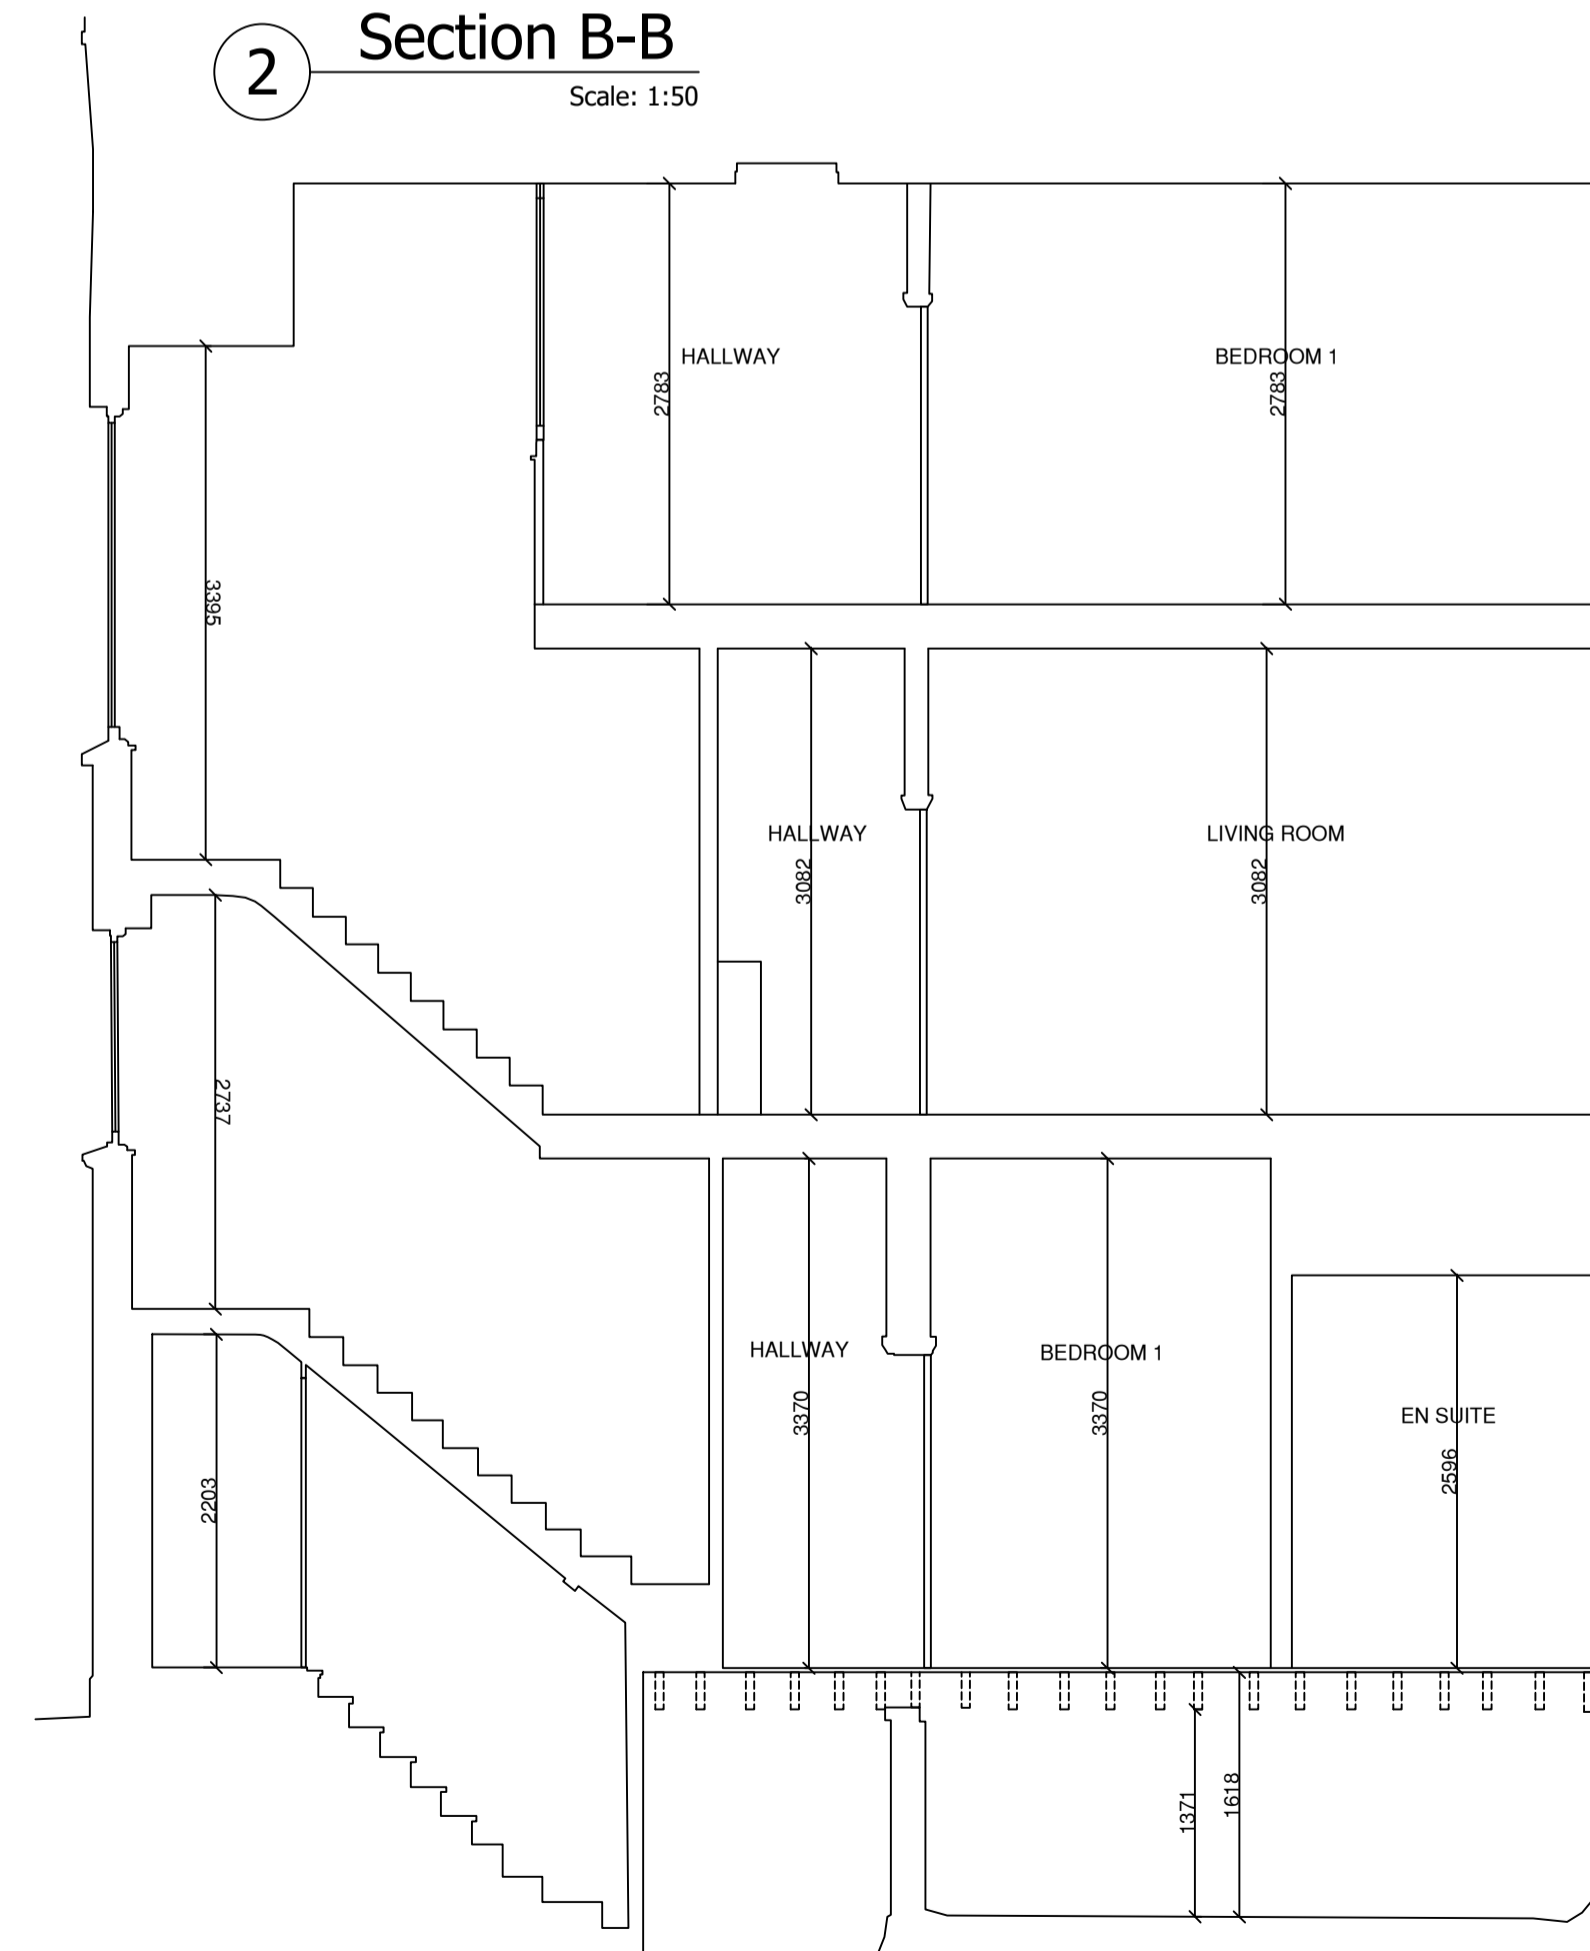

4 Section D-D
Scale: 1:50

2 Section B-B
Scale: 1:50