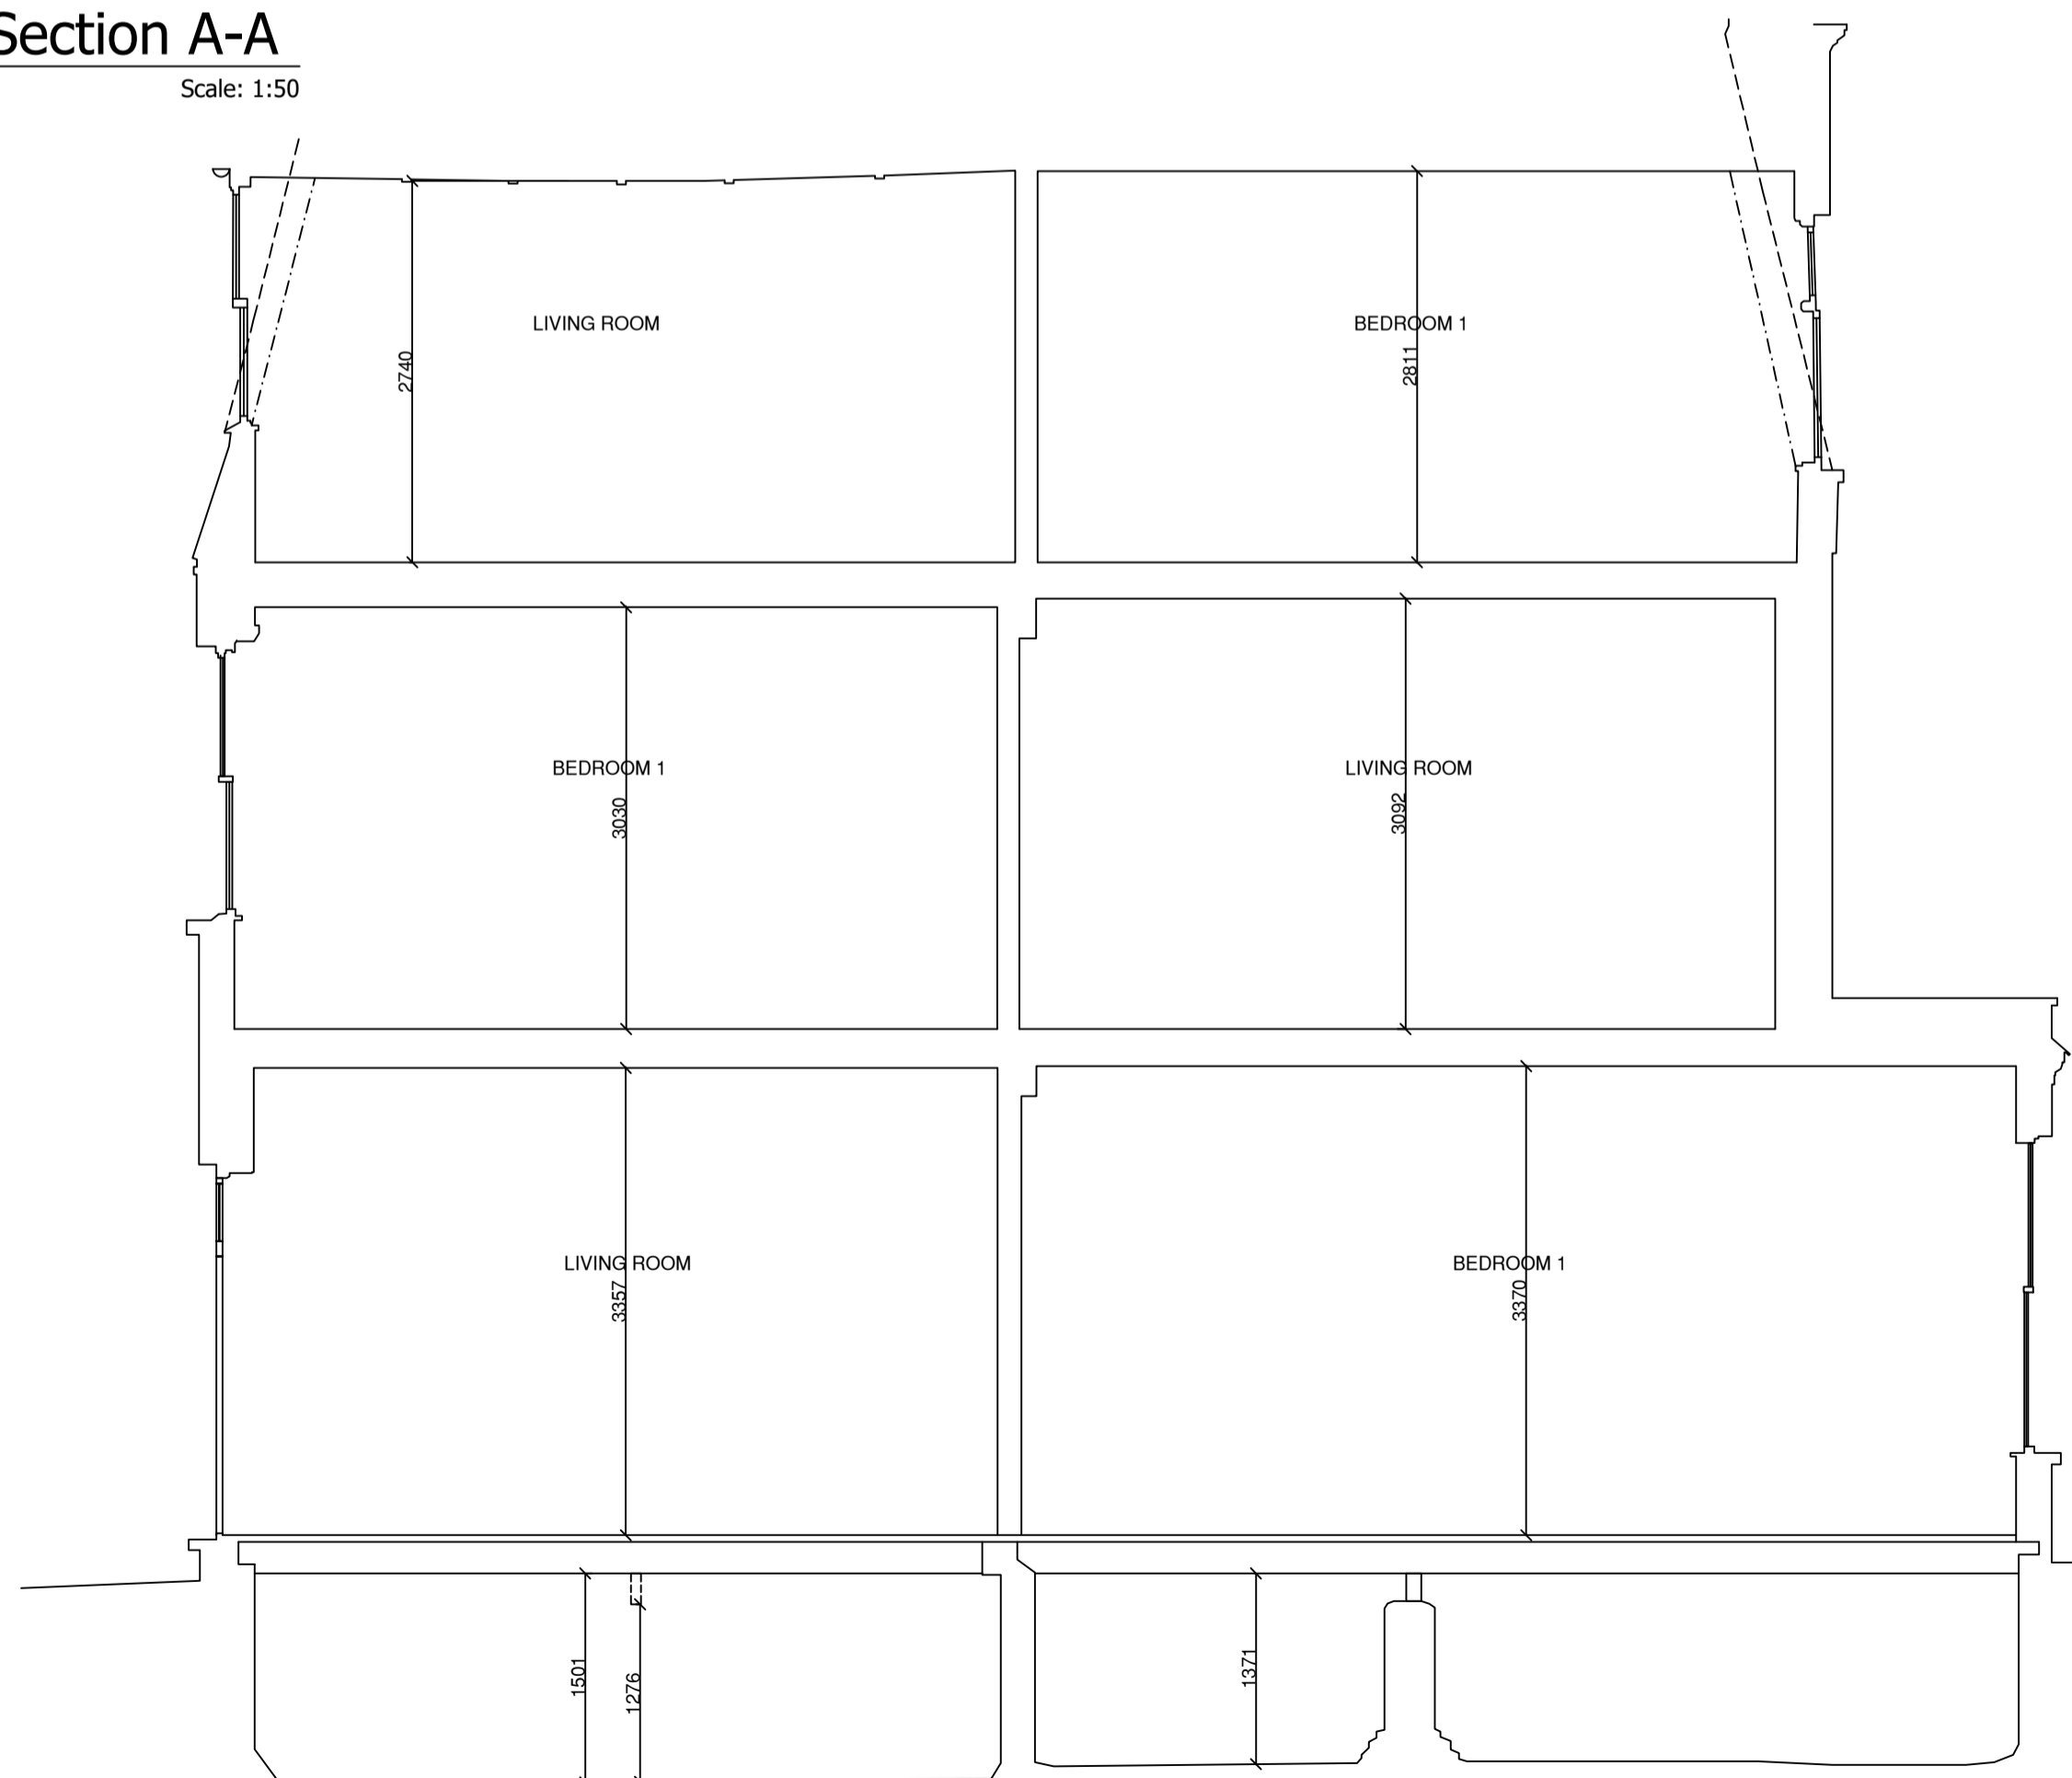

1 Section A-A
Scale: 1:50

3 Section C-C
Scale: 1:50