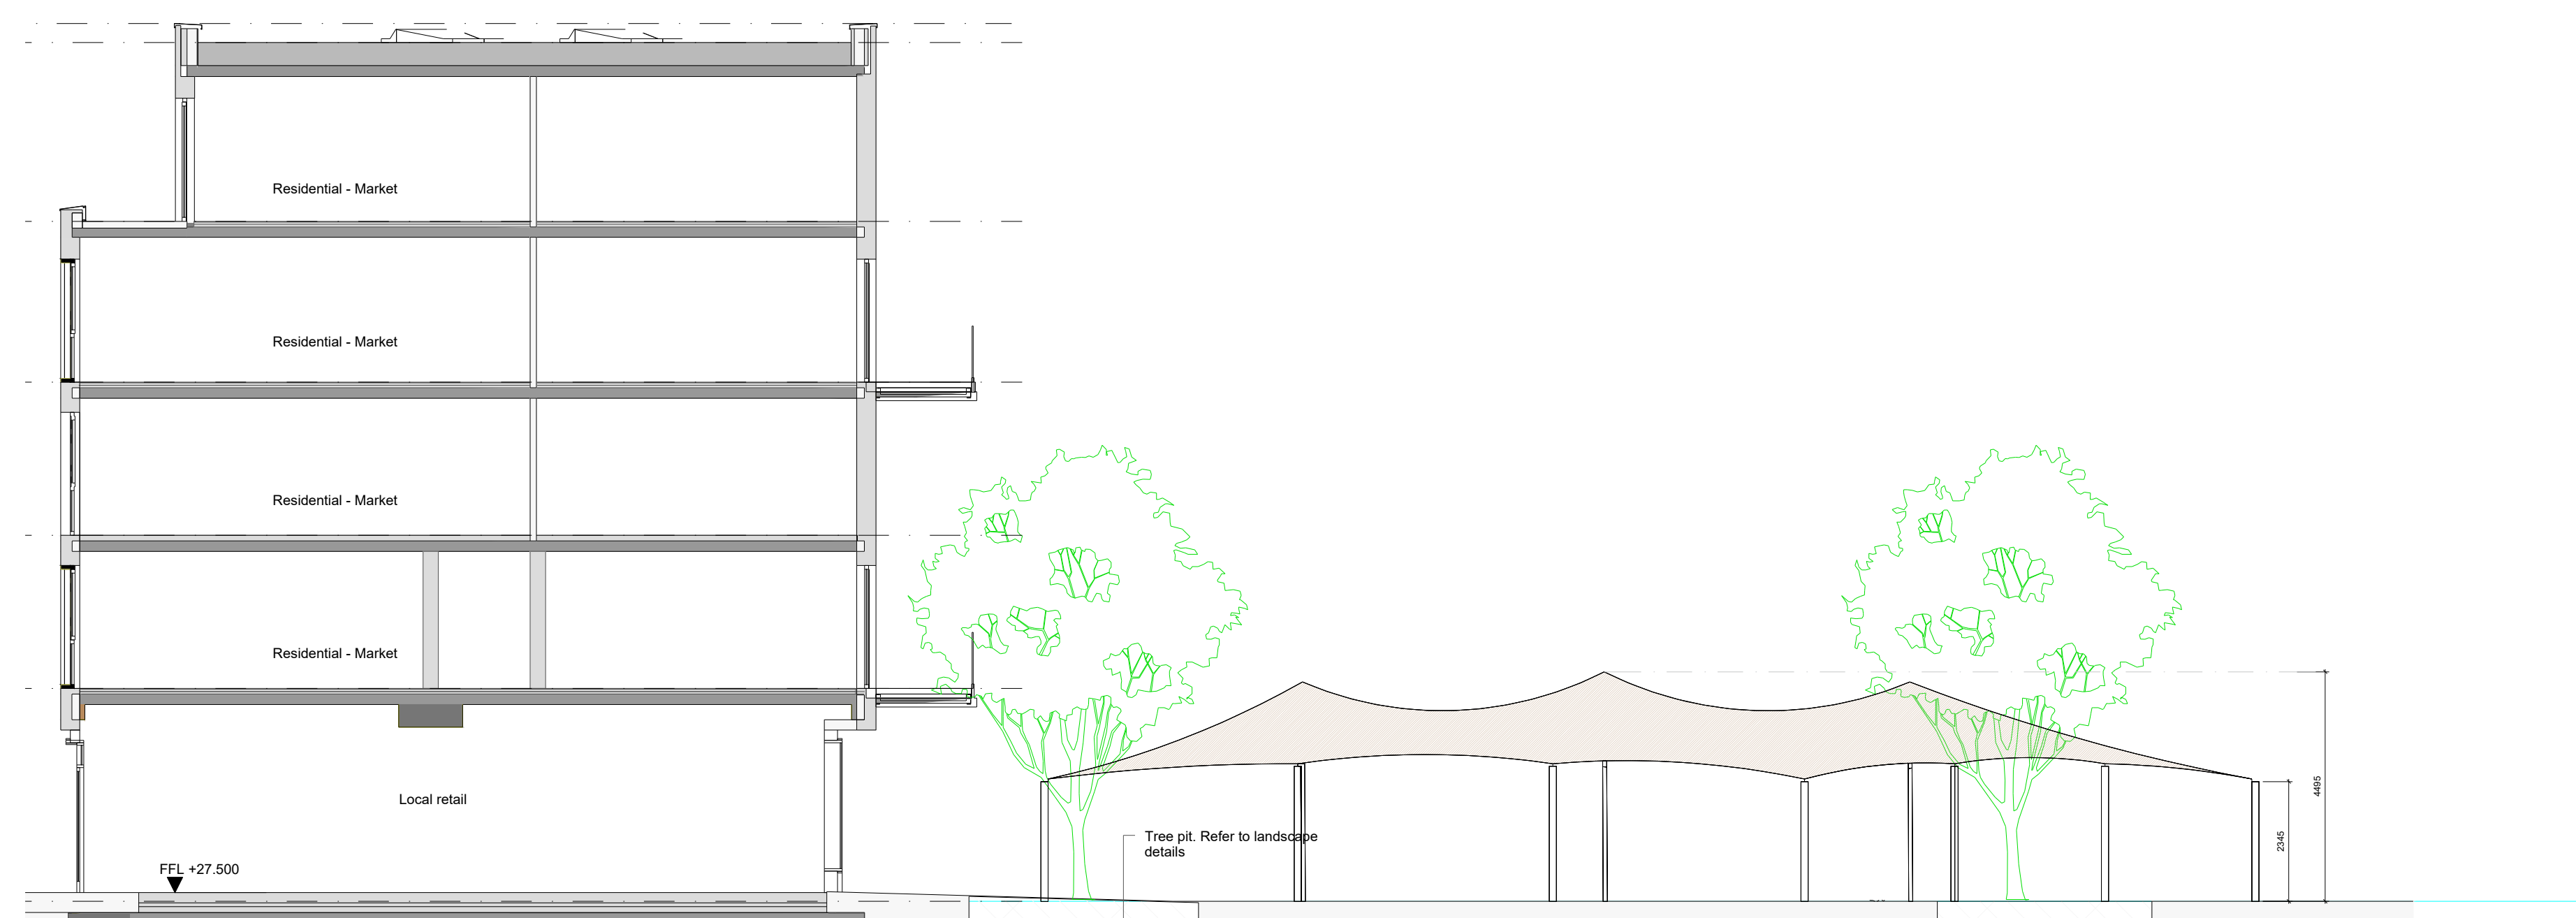

Hawley Wharf Farmers Market / London		
Level	Proposed Elevations CC	
-		
Scale	Date	Drawn By
1:100	08/03/2022	S.E
Rev	Date	Description
Rev A	07/07/2022	Issued for Planning
Drawing Number	Project Number	
HW-FM-A112	-	

01 SECTION C-C
SCALE 1:100 @ A1

● DRAFT ○ TENDER ○ CONSTRUCTION

This drawing is copyright LabTech. Do not scale from this drawing. Drawings to be read in conjunction with all other architectural and design consultant information. All dimensions and levels to be checked on site by the contractor and such dimensions to be his responsibility. Report all drawing errors, omissions and discrepancies to the architect.