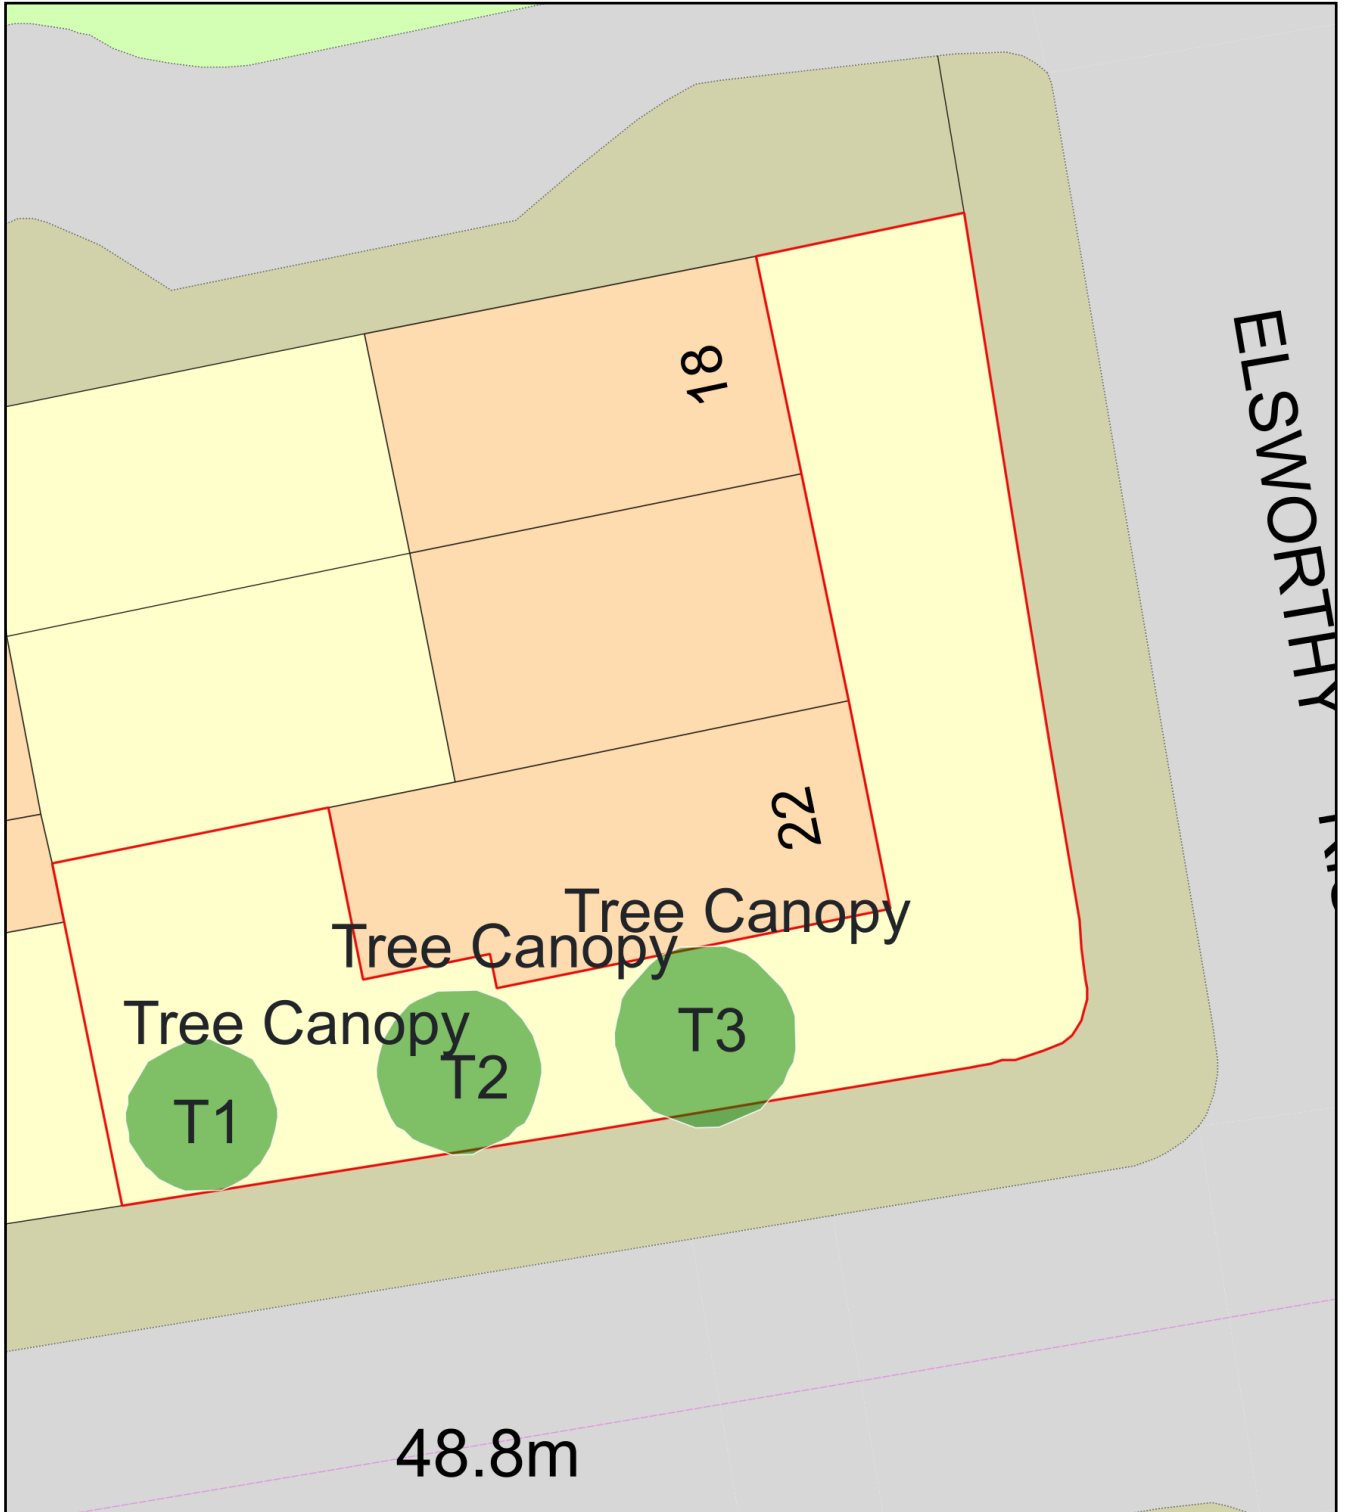

Elsworthy Rise

Plan Produced for: Mario

Date Produced: 18 Jul 2022

Plan Reference Number: TQRQM22199165258822

Scale: 1:200 @ A4