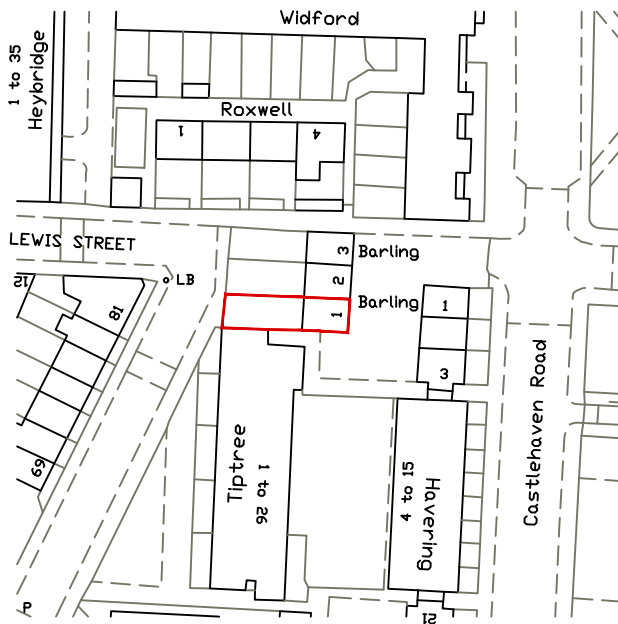

# Stanfords VectorMap

Metres

© Crown copyright and database rights 2022 OS 100035409

Reproduction in whole or in part is prohibited

without the permission of Ordnance Survey.

1 Barling  
Castlehaven Road  
London NW1 8TJ

**LOCATION PLAN**  
**1:1250@A4**

July 2022 Dwg 3

Drawn by Ian Robertson  
**Architecture IR**  
ianrobertson580@gmail.com  
M: 07786 367825