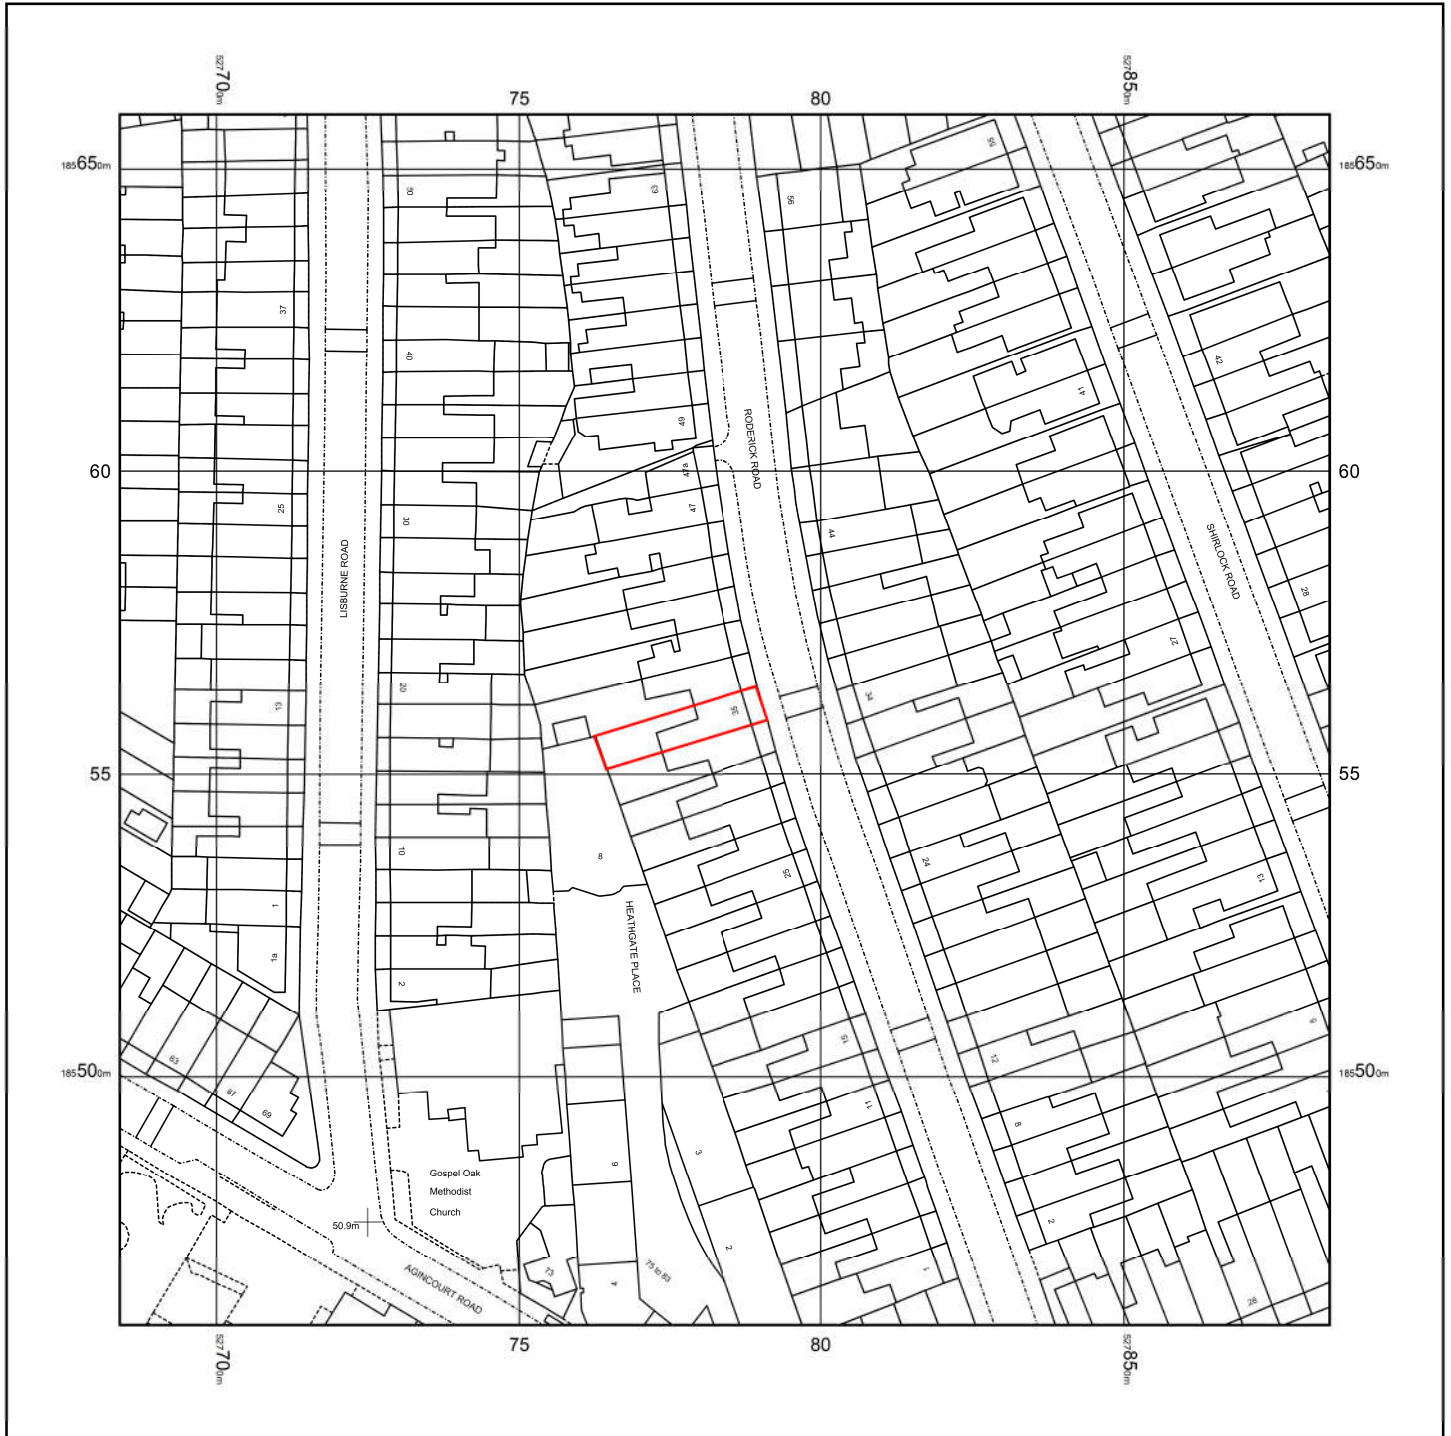

35, RODERICK ROAD, LONDON, NW3 2NP

Supplied by: www.ukmapcentre.com

Serial No: 244023

Centre Coordinates: 527784,185559

Production Date: 06/07/2022 11:16:35

© Crown copyright and database rights 2022 Ordnance Survey 100048957. The representation of road, track or path is no evidence of a boundary or right of way. The representation of features as lines is no evidence of a property boundary.

0m 1cm = 12.5m 62.5m
Scale 1:1250