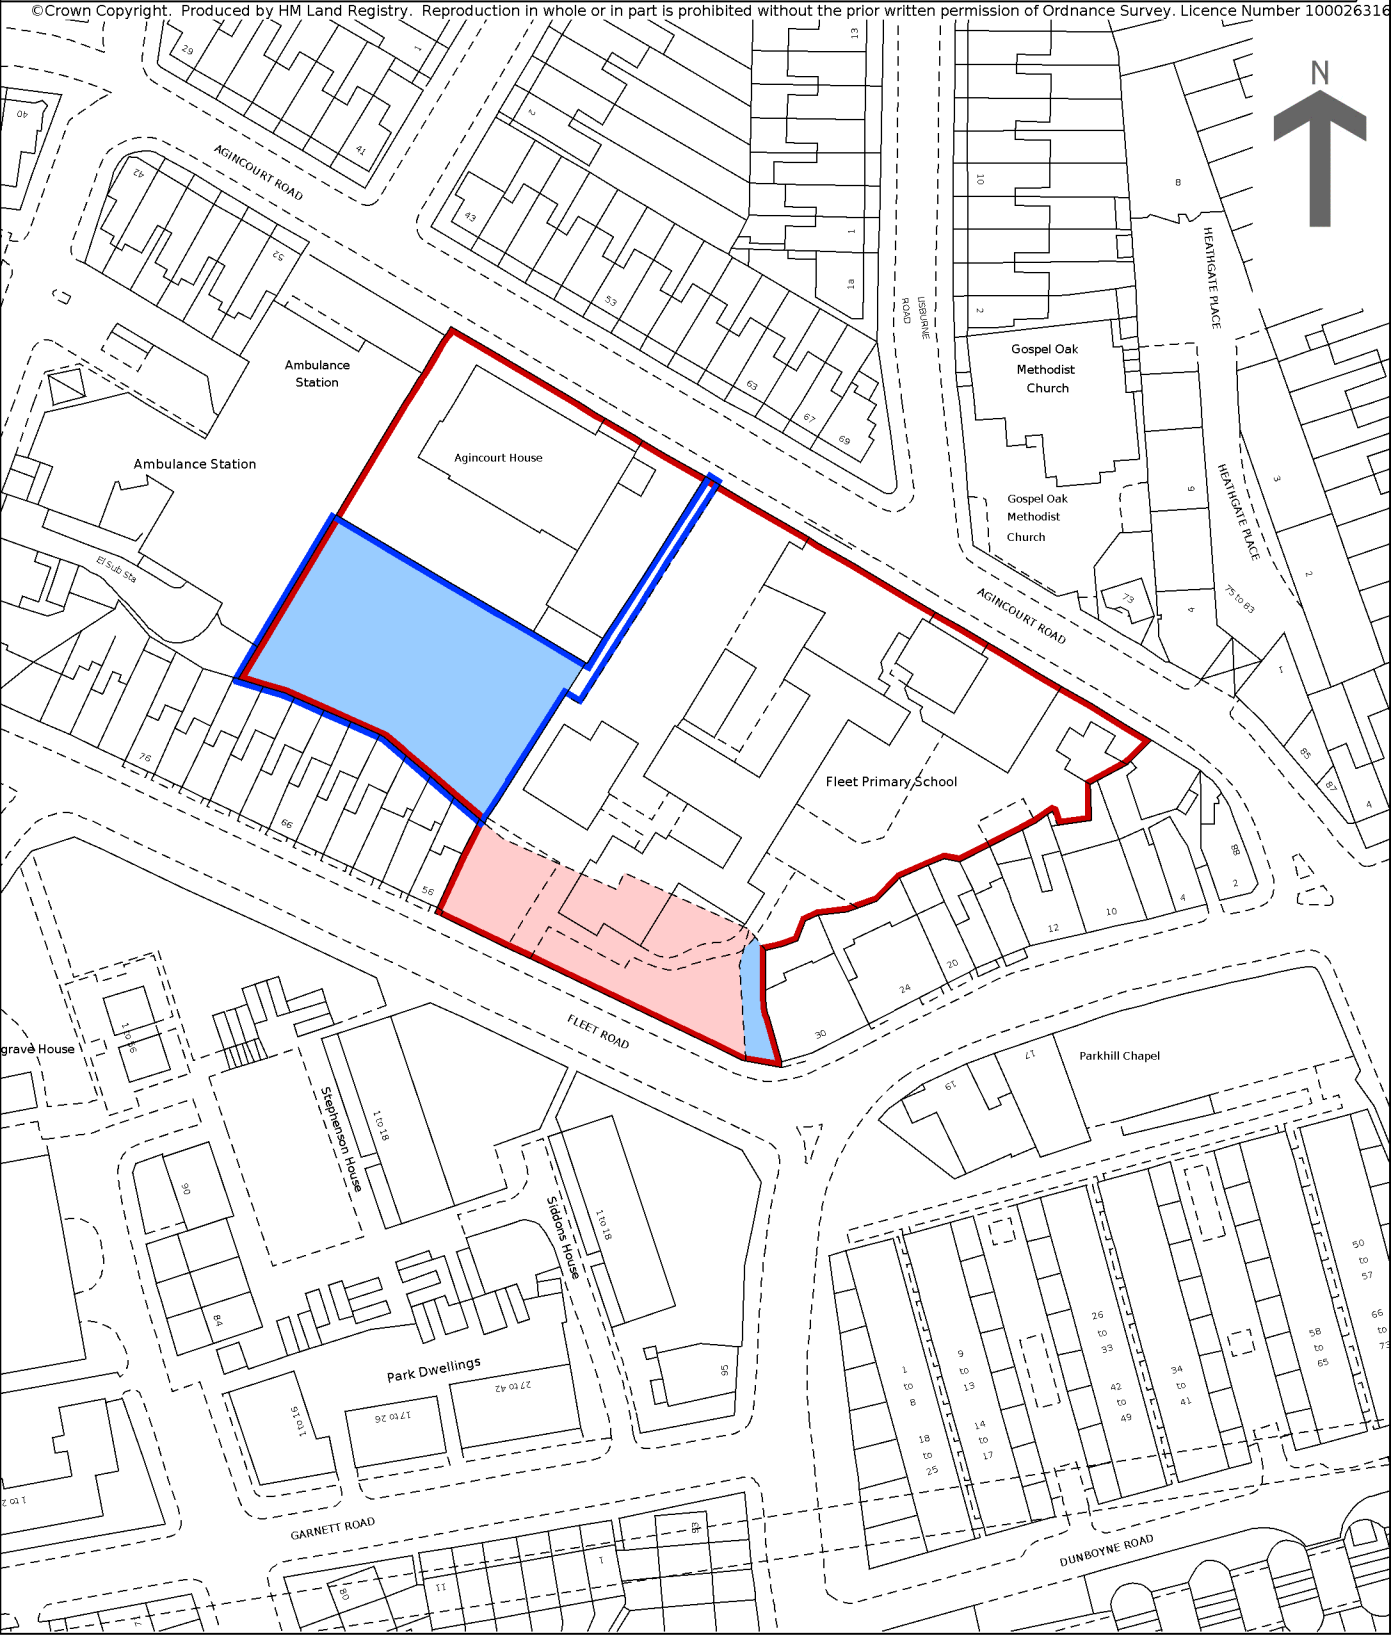

# HM Land Registry Current title plan

Title number **NGL850181**  
Ordnance Survey map reference **TQ2785SE**  
Scale **1:1250**  
Administrative area **Camden**

© Crown Copyright. Produced by HM Land Registry. Reproduction in whole or in part is prohibited without the prior written permission of Ordnance Survey. Licence Number 100026316

**This is a copy of the title plan on 24 JUN 2022 at 16:22:05. This copy does not take account of any application made after that time even if still pending in HM Land Registry when this copy was issued.**

**This copy is not an 'Official Copy' of the title plan. An official copy of the title plan is admissible in evidence in a court to the same extent as the original. A person is entitled to be indemnified by the registrar if he or she suffers loss by reason of a mistake in an official copy. If you want to obtain an official copy, the HM Land Registry web site explains how to do this.**

**HM Land Registry endeavours to maintain high quality and scale accuracy of title plan images. The quality and accuracy of any print will depend on your printer, your computer and its print settings. This title plan shows the general position, not the exact line, of the boundaries. It may be subject to distortions in scale. Measurements scaled from this plan may not match measurements between the same points on the ground.**