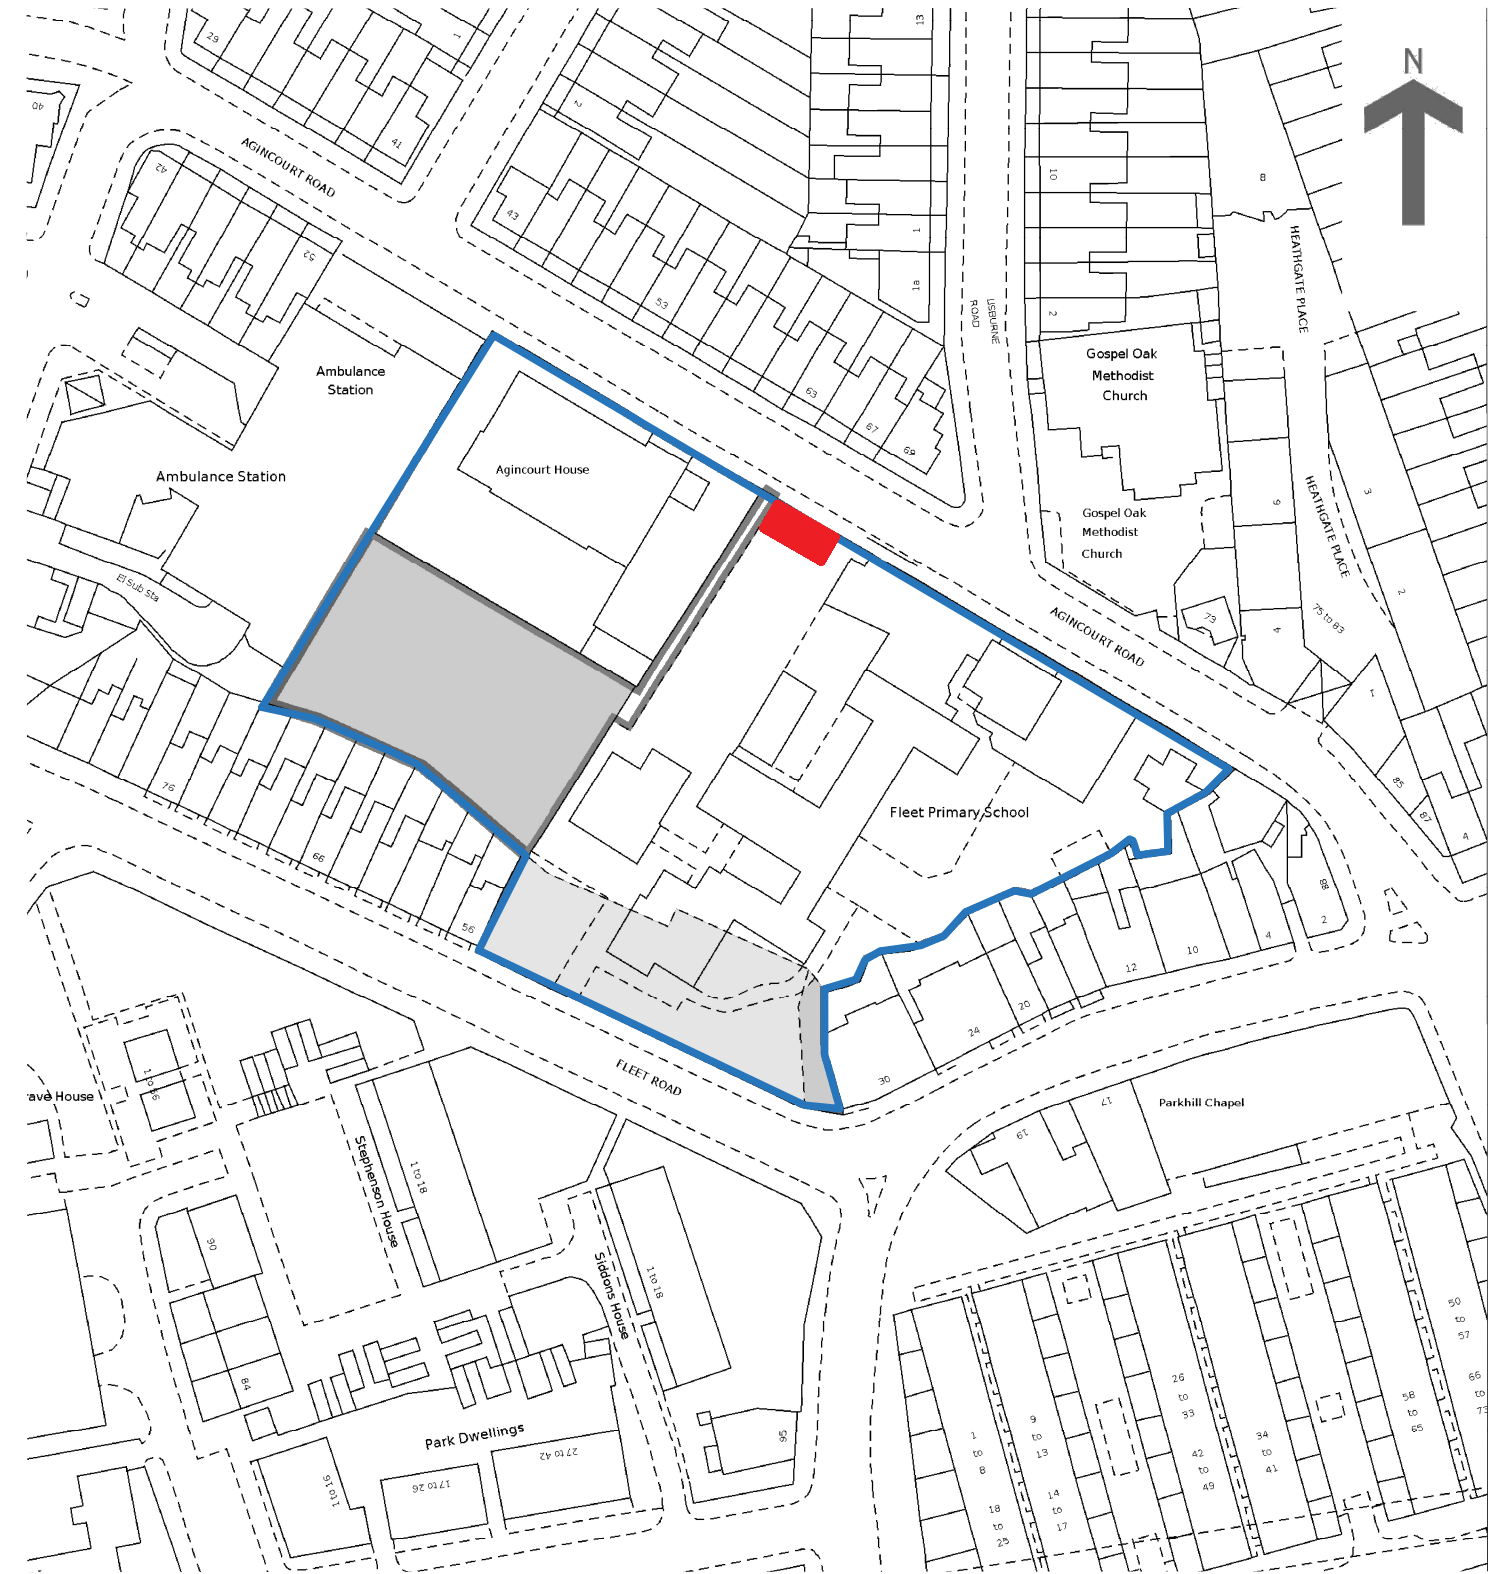

Fleet Primary School

Fleet Road, Hampstead
London, NW3 2QT

-  Planning Boundary
-  Ownership Boundary

0 10 20 30 40 50 60 70 80 90 100

PROJECT TITLE /LOCATION:

SEN Intervention Pod Fleet Road, NW3 2QT

DRAWING TITLE:

SITE LOCATION

SCALE:
1:1250

PROJECT
NO: 06

DATE:
04/07/2022

OWNER:

FLEET
PRIMARY SCHOOL

DESIGNER: