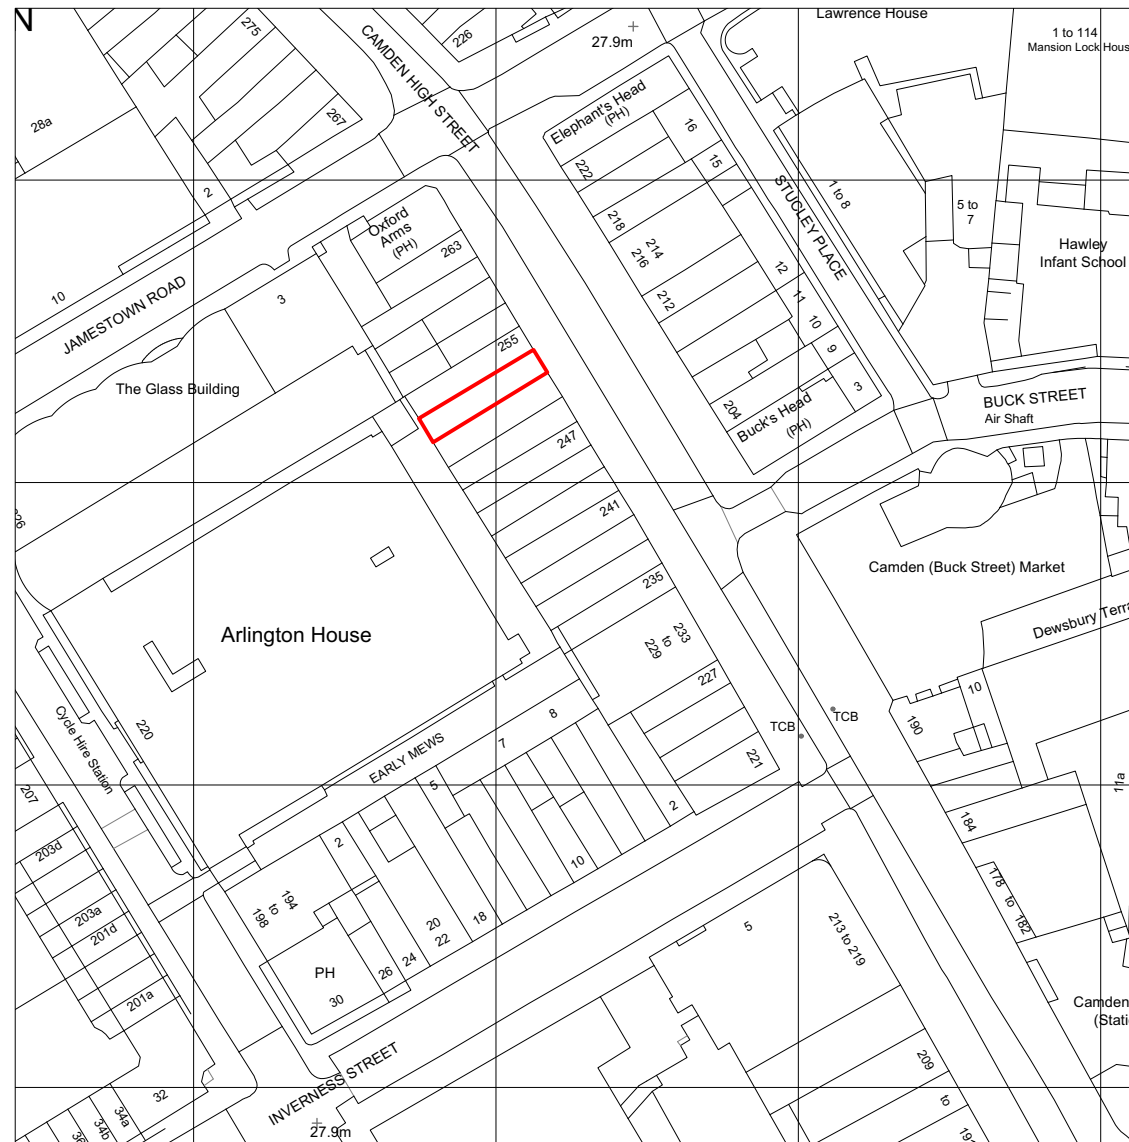

ORDANNACE SURVEY MAP
LICENSE NUMBER : 100053143

Starbucks Coffee Company
Building 4, Chiswick Park
566 Chiswick High Road
London, W4 5YE

Architect of Record
Evolve Architecture
Unit 1-02 The Hive
6 Beaufighter Road
Weston Super Mare
North Somerset
BS24 8EE

Revision Schedule			
Rev	Date	By	Description

CONSTRUCTION DRAWING SET

Project Name:
CAMDEN - 253 HIGH ST

Project Address:
**UNITED KINGDOM
LONDON
CAMDEN 253 HIGH STREET
NW1 8NJ**

Store #: 68515
Project #: 94563-001
Concept:
Palette:
Issue Date: 16/05/22
Design Manager: ADRIENNE COOPER
Project Designer: JULIA JANOSA
Production Designer: MJ (EVOLVE)
Checked by: RM (EVOLVE)

Sheet Title:
Block and Location Plan

Scale: As indicated

Sheet Number:
SH-1006