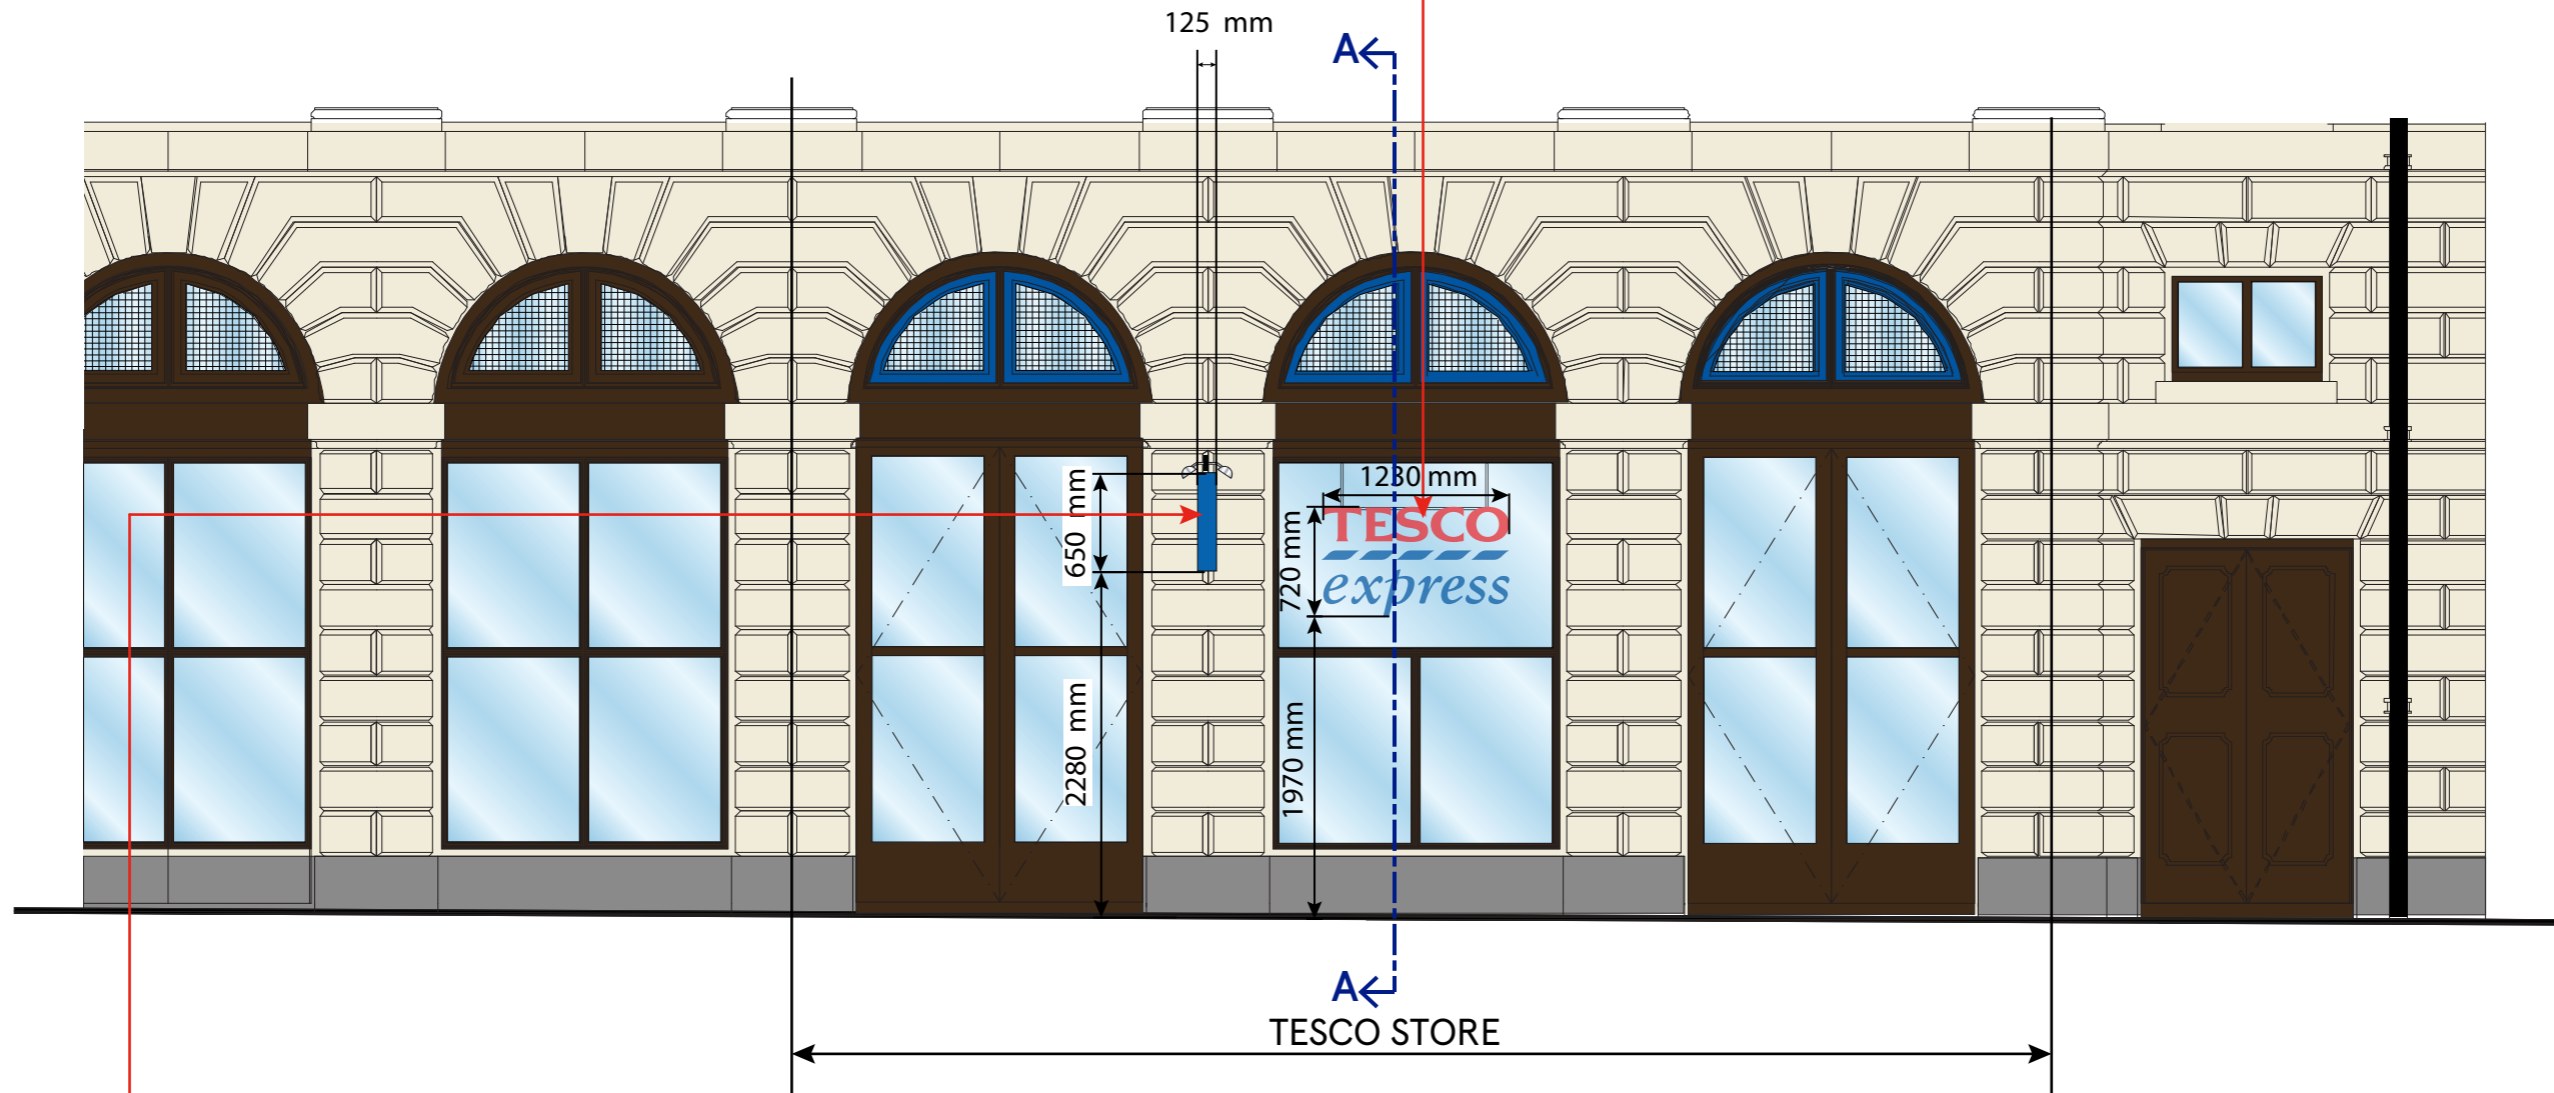

New built-up internally illuminated, positioned/suspended Acrylic letters with 'Tesco' in opal 030 Avery 4509 Red 431, And Express & blips in Opal 030-Avery 5600 LD/082A blue acrylic letters suspended on a frame behind glazing .

SIGN 1
1230x720mm

SIGN 2
800x650 mm

New Project sign Externally illuminated via Trough Light in Aluminum Powdercoated white RAL 9010 with Tesco inopal 030 Avery 4509 Red 431, Express and blips in Opal 030-Avery 5600LD/082A blue letters. Sides, top and bottom to be blue as per fascia.

WEST ELEVATION

SCALE BAR

DRAWING NO
03_TOHM_03B_R2

SCALE
1:50@A3

CHECKED BY
SHIKHA

DRAWN BY
DEEKSHA

DATE
13-JUL-2022

STORE TYPE
EXPRESS

STORE NAME
TOTTENHAM

CONTENT
PROPOSED ELEVATION