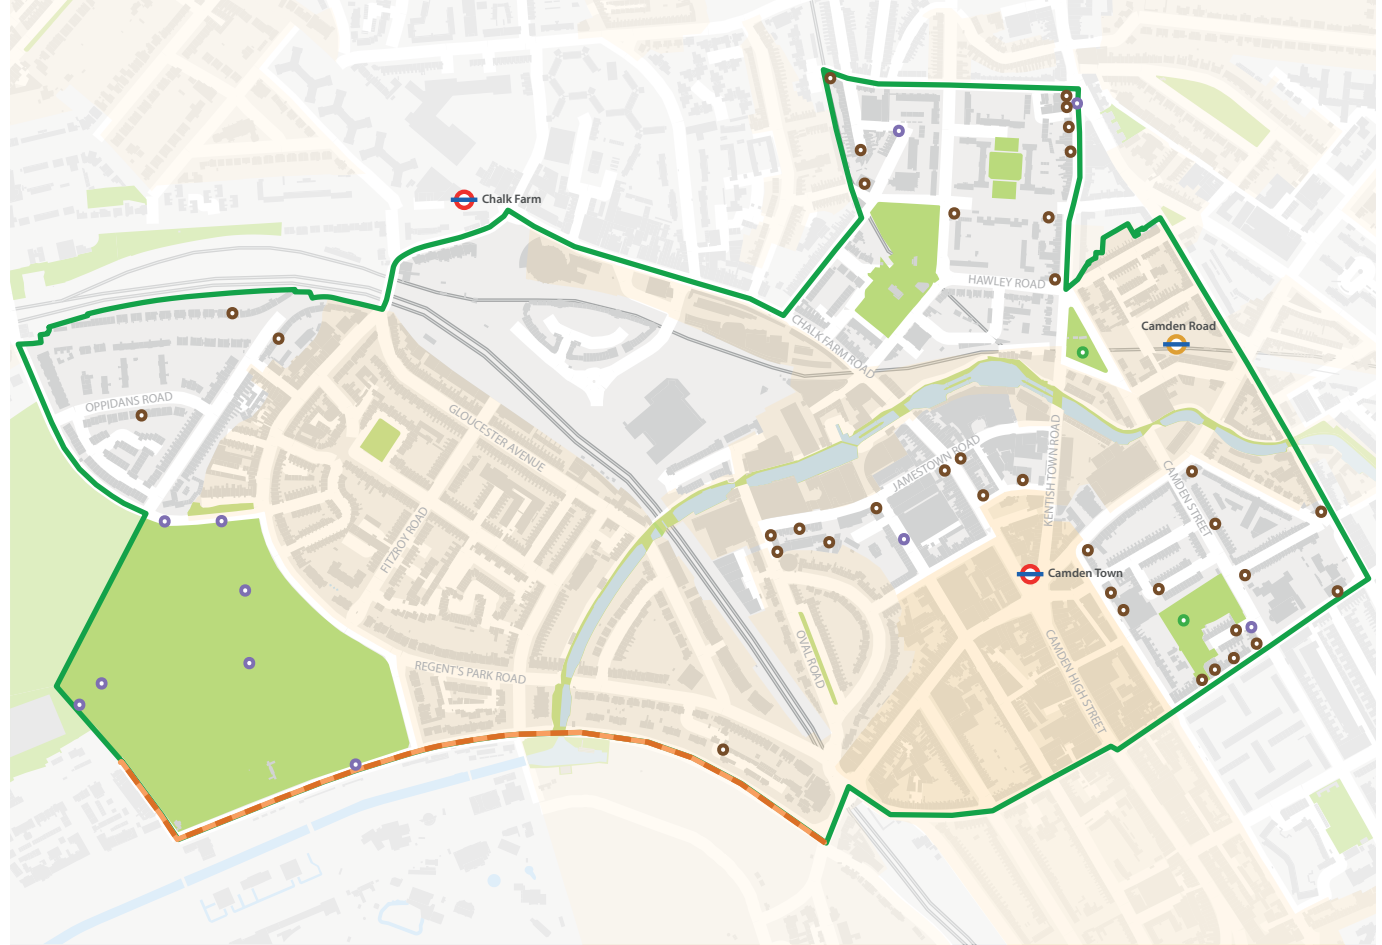

Camden Town with Primrose Hill

Camden's Local List

The ward map opposite shows the location of the assets identified on Camden's Local List within Camden Town with Primrose Hill.

(click on coloured markers to be taken to the page with details of that asset on)

KEY:

- | | | |
|--|---|--|
|  Building or group of buildings |  Open space |  Rail/Tube line |
|  Natural features or landscape |  Water |  Ward boundary |
|  Street feature or other structures |  Conservation area |  Borough boundary |