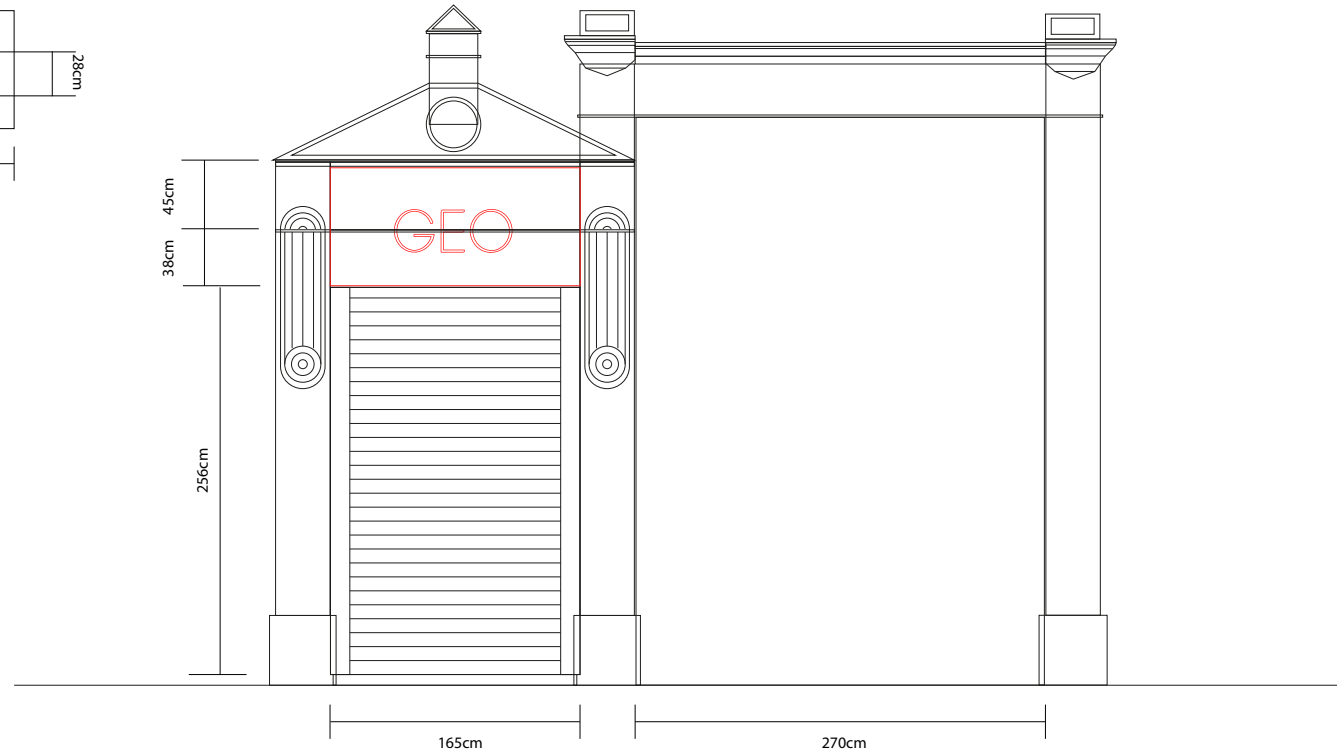

3D Lettering

Background colour RAL 6021  
Letters colour RAL 6007

detail 002

elevation 001

TITLE	ELEVATION
DRAWING NUMBER	01
DATE	24/06/2022
NATURE	advertisement
ADDRESS	169C West End Lane - NW6 2LH
SCALE	1:50
REVISION	