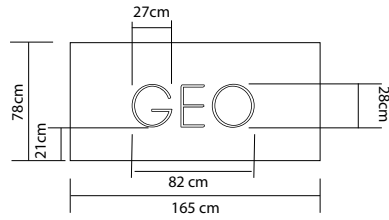

3D Lettering

Background colour RAL 6021  
Letters colour RAL 6007

detail 002

elevation 001

TITLE	ELEVATION
DRAWING NUMBER	01
DATE	24/06/2022
NATURE	advertisement
ADDRESS	169C West End Lane - NW6 2LH
SCALE	1:50
REVISION	