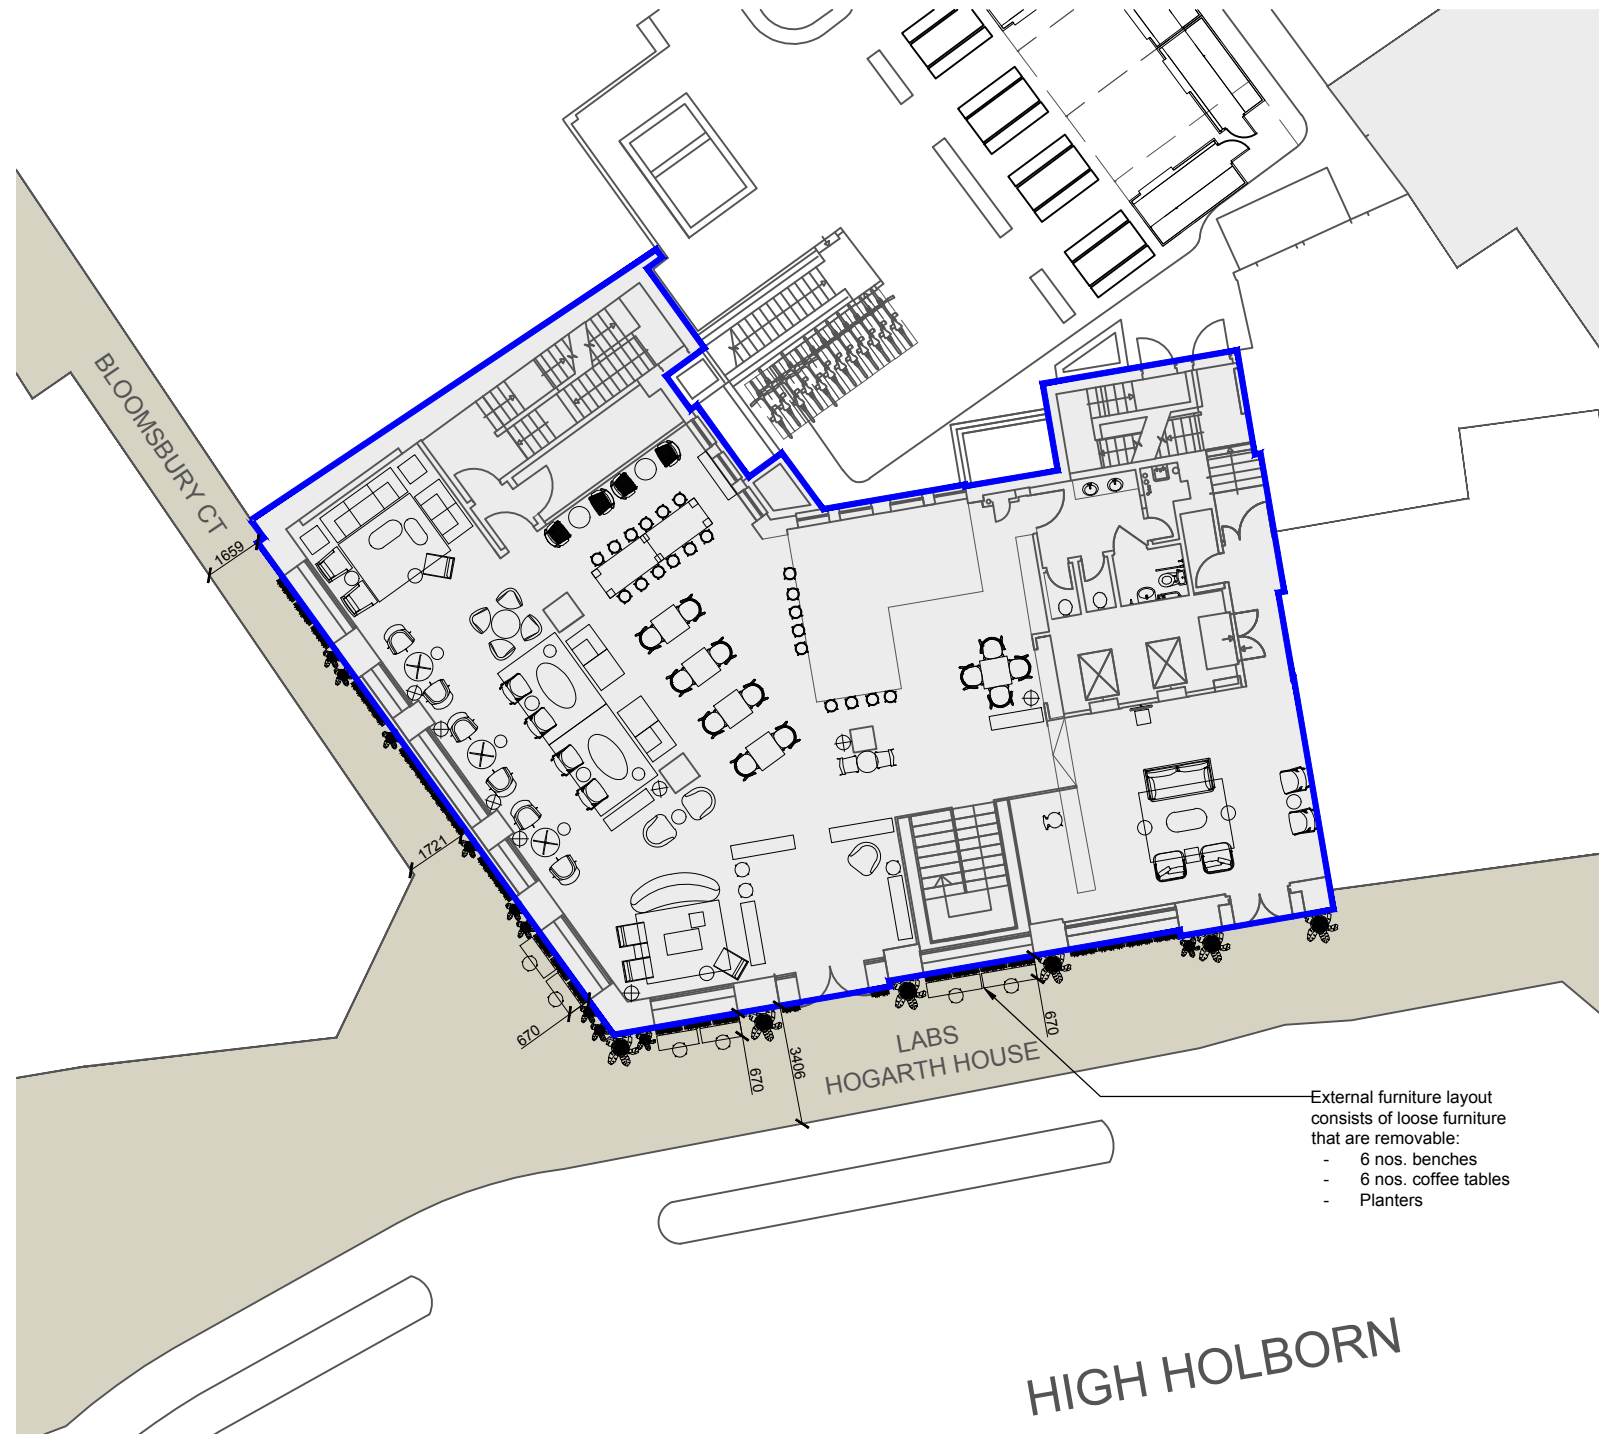

Site Location Plan  
Scale 1:500

External Furniture Layout  
Scale 1:100

External furniture layout consists of loose furniture that are removable:  
 - 6 nos. benches  
 - 6 nos. coffee tables  
 - Planters

Hogarth House / London		
Level	Ground Floor - External Seating	
GF		
Scale	Date	Drawn By
As Shown	24.06.2022	K.T.
Rev	Date	Description
-	-	-
Drawing Number	Project Number	
-	-	

● DRAFT ○ TENDER ○ CONSTRUCTION