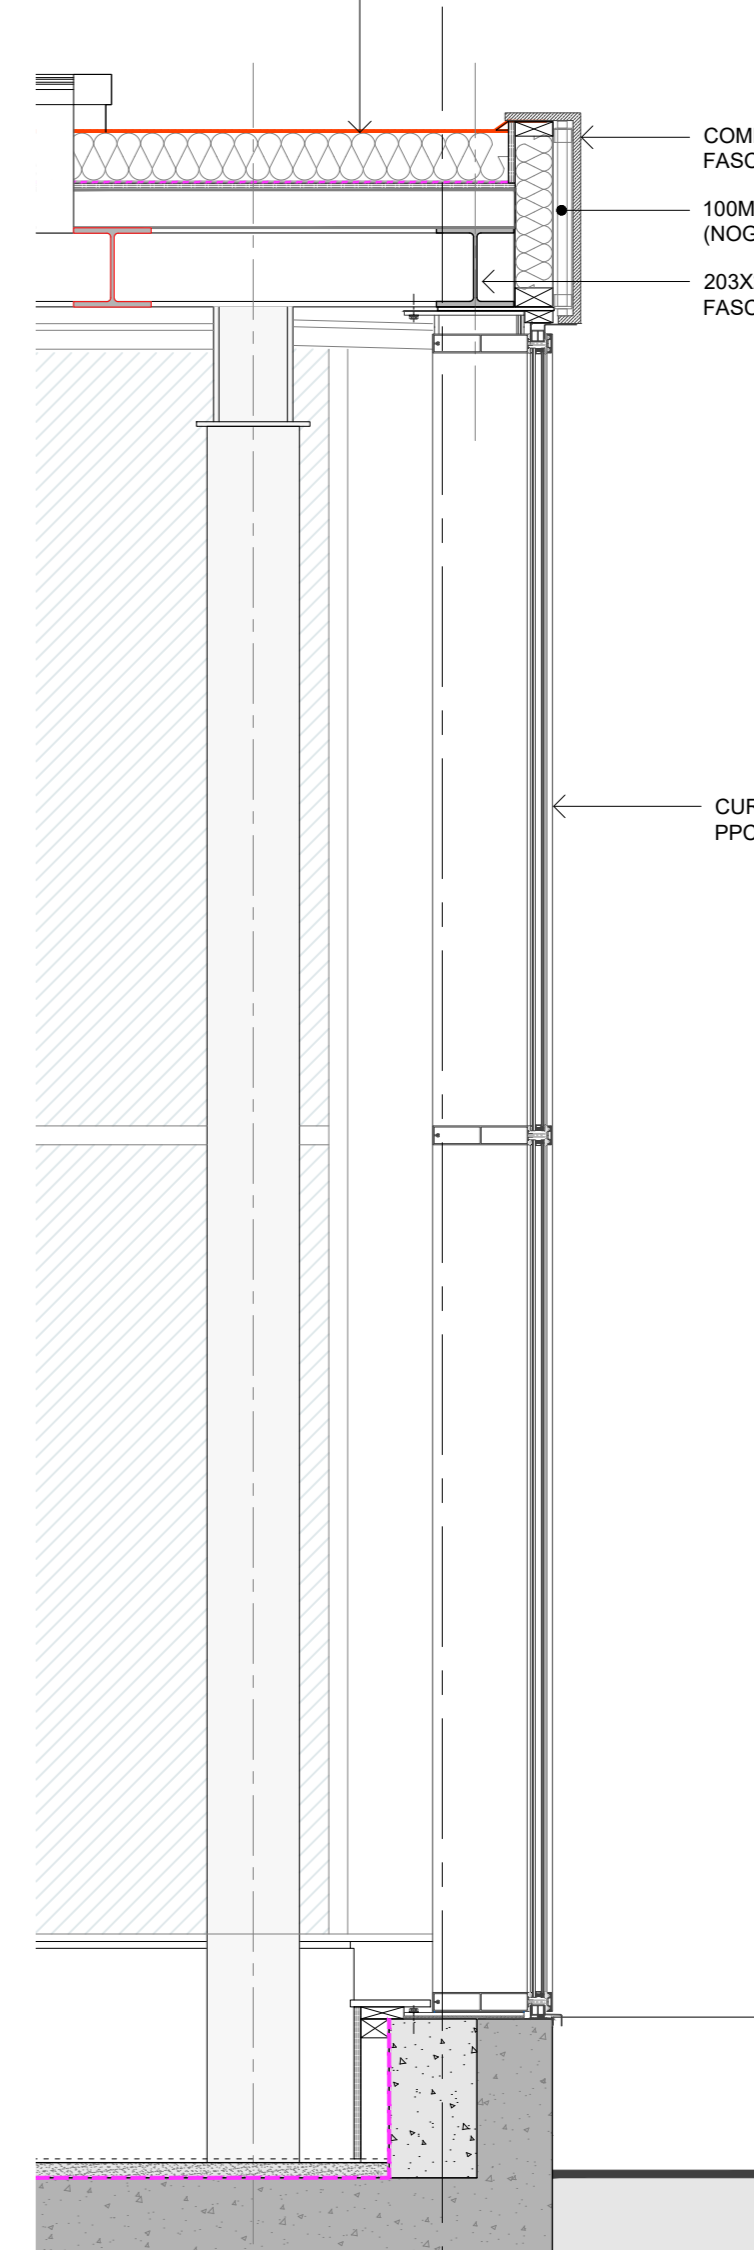

SOUTH-EAST ELEVATION ( BEDFORD PASSAGE)  
1:500

SHOPFRONT / CAFE - SOUTH EAST ELEVATION - BEDFORD PASSAGE  
1:20

LINE OF THE EXISTING TERRACE

SARNAFIL ROOFING MEMBRANE (COLOUR: LEAD GREY) & INSULATION SYSTEM

SHOPFRONT / CAFE - SECTION 02  
1:20

REV	BY	CHECKED	DATE
A	PD	JAA	17/04/2022

DRAWING UPDATED TO REPLY TO COMMENTS AND REVISION CLOUDS OMITTED

Notes: All dimensions to be checked on site  
Do not scale from drawings

client  
UNIVERSITY COLLEGE LONDON

project  
UCL ASTOR COLLEGE CAFE  
99 CHARLOTTE STREET, LONDON  
W1T 4QB

drawing title	scale at sheet
SHOPFRONT / CAFE	1:20
PROPOSED	1:500
SOUTH EAST ELEVATION AND SECTION 02	@A2

issue purpose  
DISCHARGE OF CONDITION 13b

project no. 2021-834  
drawing no. 2021-834/DC03

sheet revision north point  
A

drawn PD  
checked by JAA

signed date  
MAY 2022