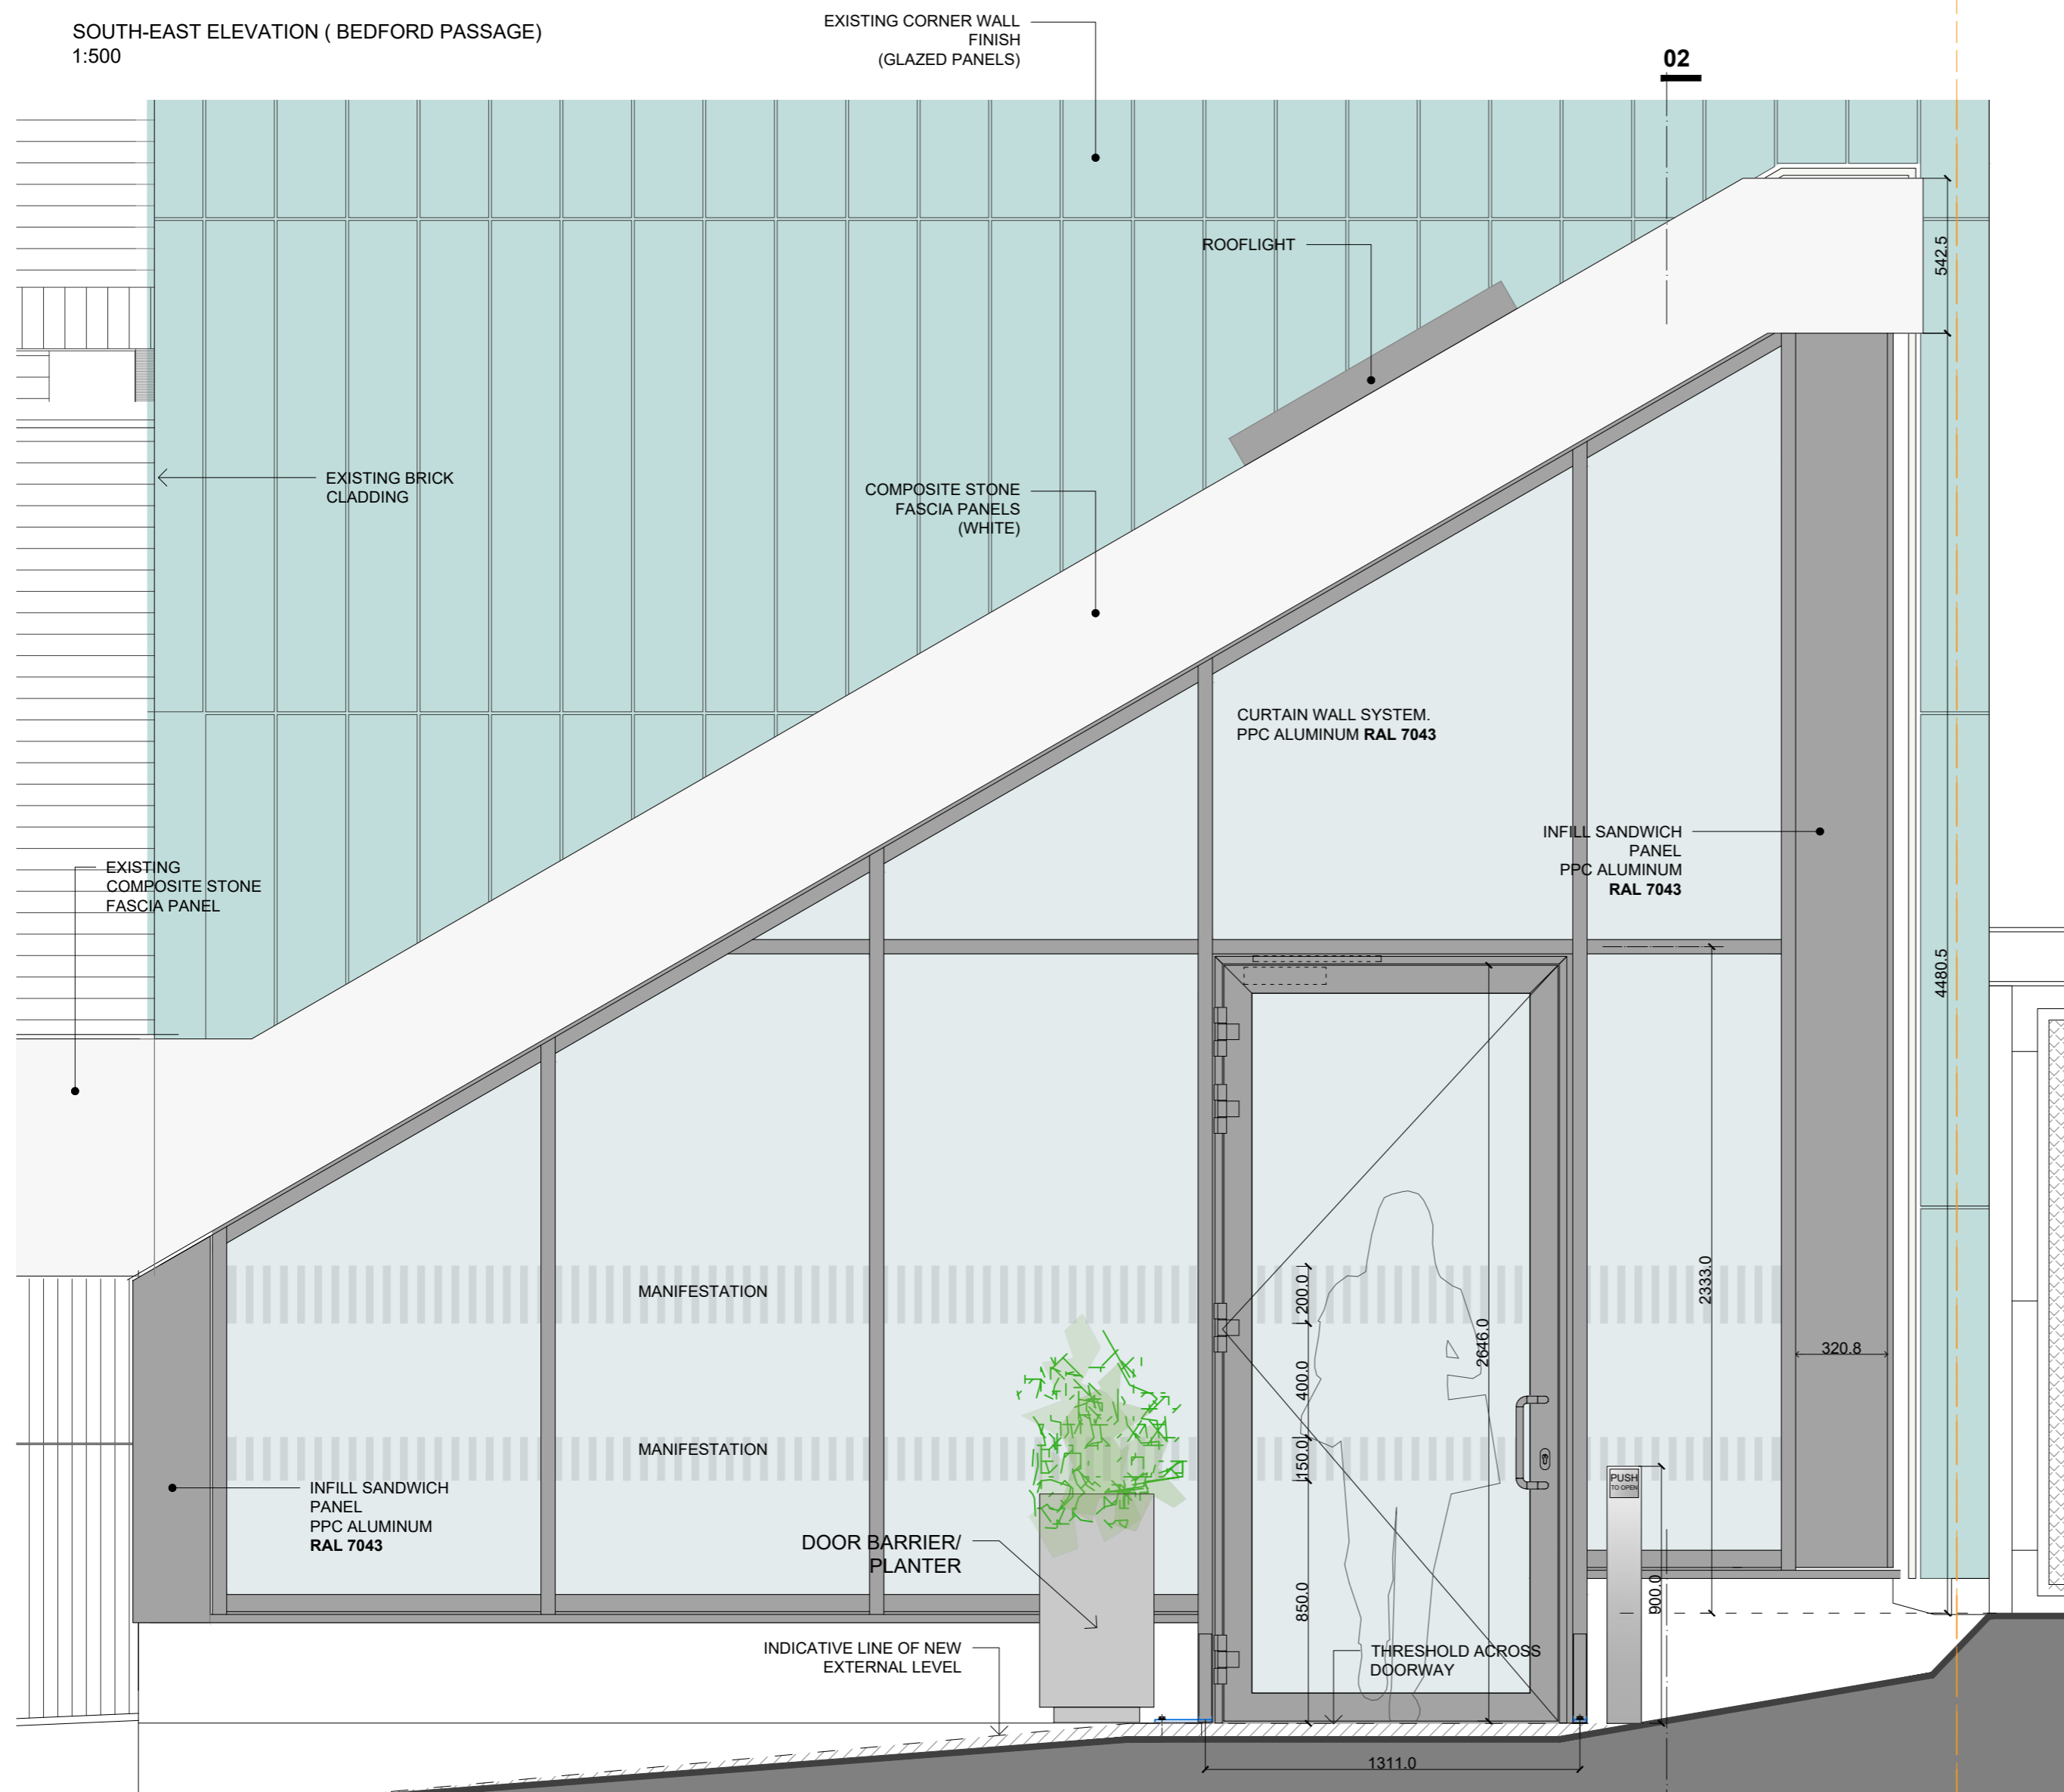

SOUTH-EAST ELEVATION ( BEDFORD PASSAGE)  
1:500

SHOPFRONT / CAFE - SOUTH EAST ELEVATION - BEDFORD PASSAGE  
1:20

LINE OF THE EXISTING TERRACE

SARNAFIL ROOFING MEMBRANE (COLOUR: LEAD GREY) & INSULATION SYSTEM

SHOPFRONT / CAFE - SECTION 02  
1:20

REV	BY	CHECKED	DATE
A	PD	JAA	17/04/2022

DRAWING UPDATED TO REPLY TO COMMENTS AND REVISION CLOUDS OMITTED

Notes: All dimensions to be checked on site  
Do not scale from drawings

client  
UNIVERSITY COLLEGE LONDON

project  
UCL ASTOR COLLEGE CAFE  
99 CHARLOTTE STREET, LONDON  
W1T 4QB

drawing title	scale at sheet
SHOPFRONT / CAFE	1:20
PROPOSED	1:500
SOUTH EAST ELEVATION AND SECTION 02	@A2

issue purpose  
DISCHARGE OF CONDITION 13b

project no. 2021-834  
drawing no. 2021-834/DC03

sheet revision north point  
A

drawn PD  
checked by JAA

signed date  
MAY 2022