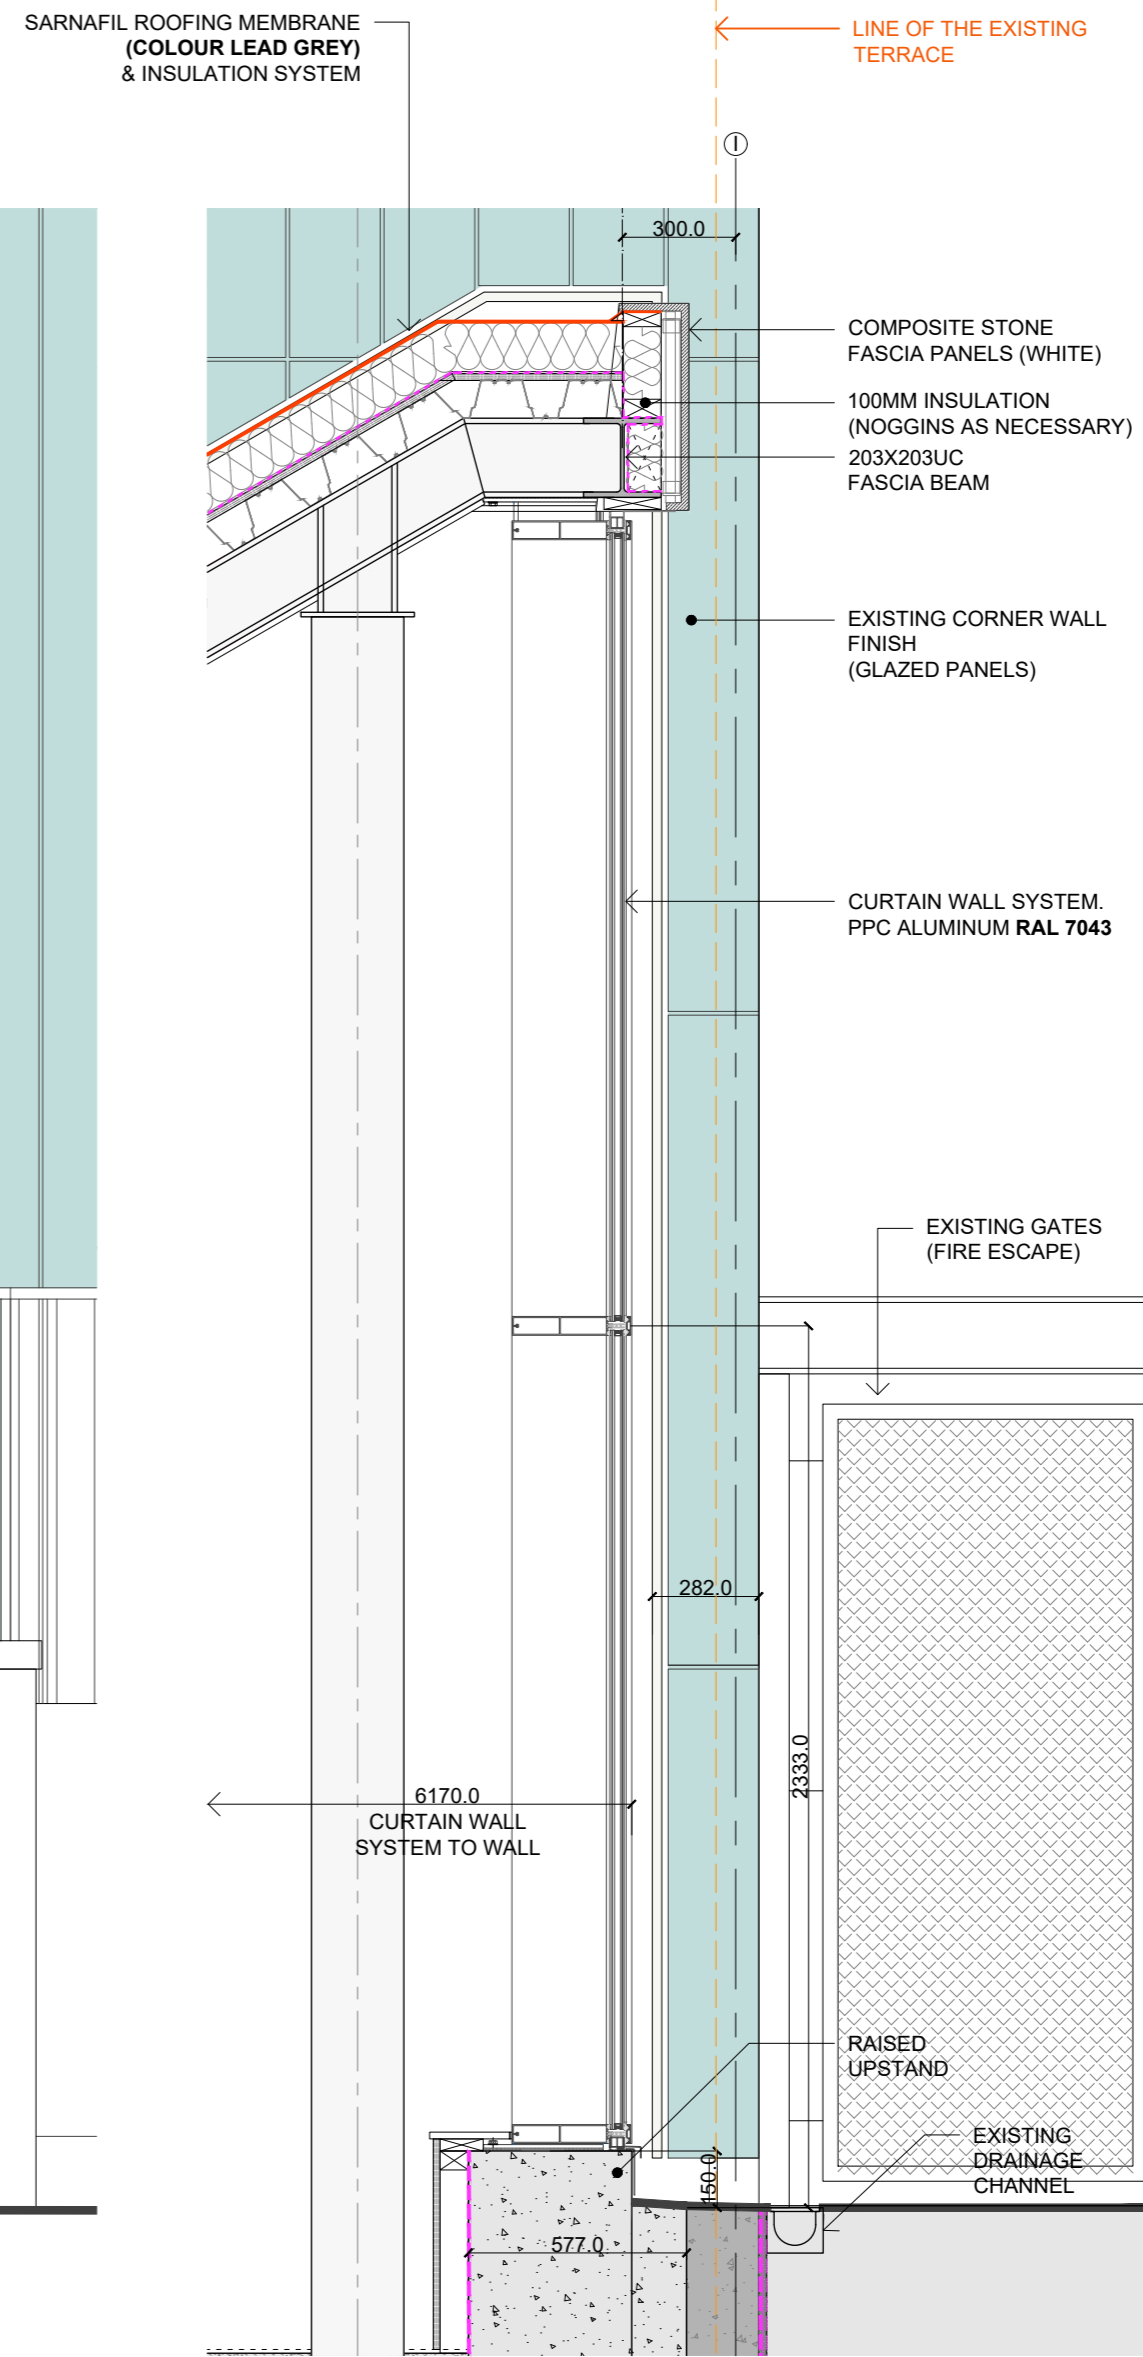

ASTOR COLLEGE

NORTH EAST ELEVATION (CHARLOTTE STREET)
1:500

SHOP FRONT - NORTH EAST ELEVATION - CHARLOTTE STREET
1:20

SHOP FRONT - SECTION 01
1:20

REV	BY	CHECKED	DATE
A	PD	JAA	17/04/2022

DRAWING UPDATED TO REPLY TO COMMENTS AND REVISION CLOUDS OMITTED

Notes: All dimensions to be checked on site
Do not scale from drawings

client
UNIVERSITY COLLEGE LONDON

project
UCL ASTOR COLLEGE CAFE
99 CHARLOTTE STREET, LONDON
W1T 4QB

drawing title
SHOPFRONT / CAFE
PROPOSED
NORTH EAST ELEVATION AND SECTION 01

scale at sheet
1:20
1:500
@A2

issue purpose
DISCHARGE OF CONDITION 13b

project no.
2021-834

drawing no.
2021-834/DC02

sheet
revision
A

north point

drawn
PD

checked by
JAA