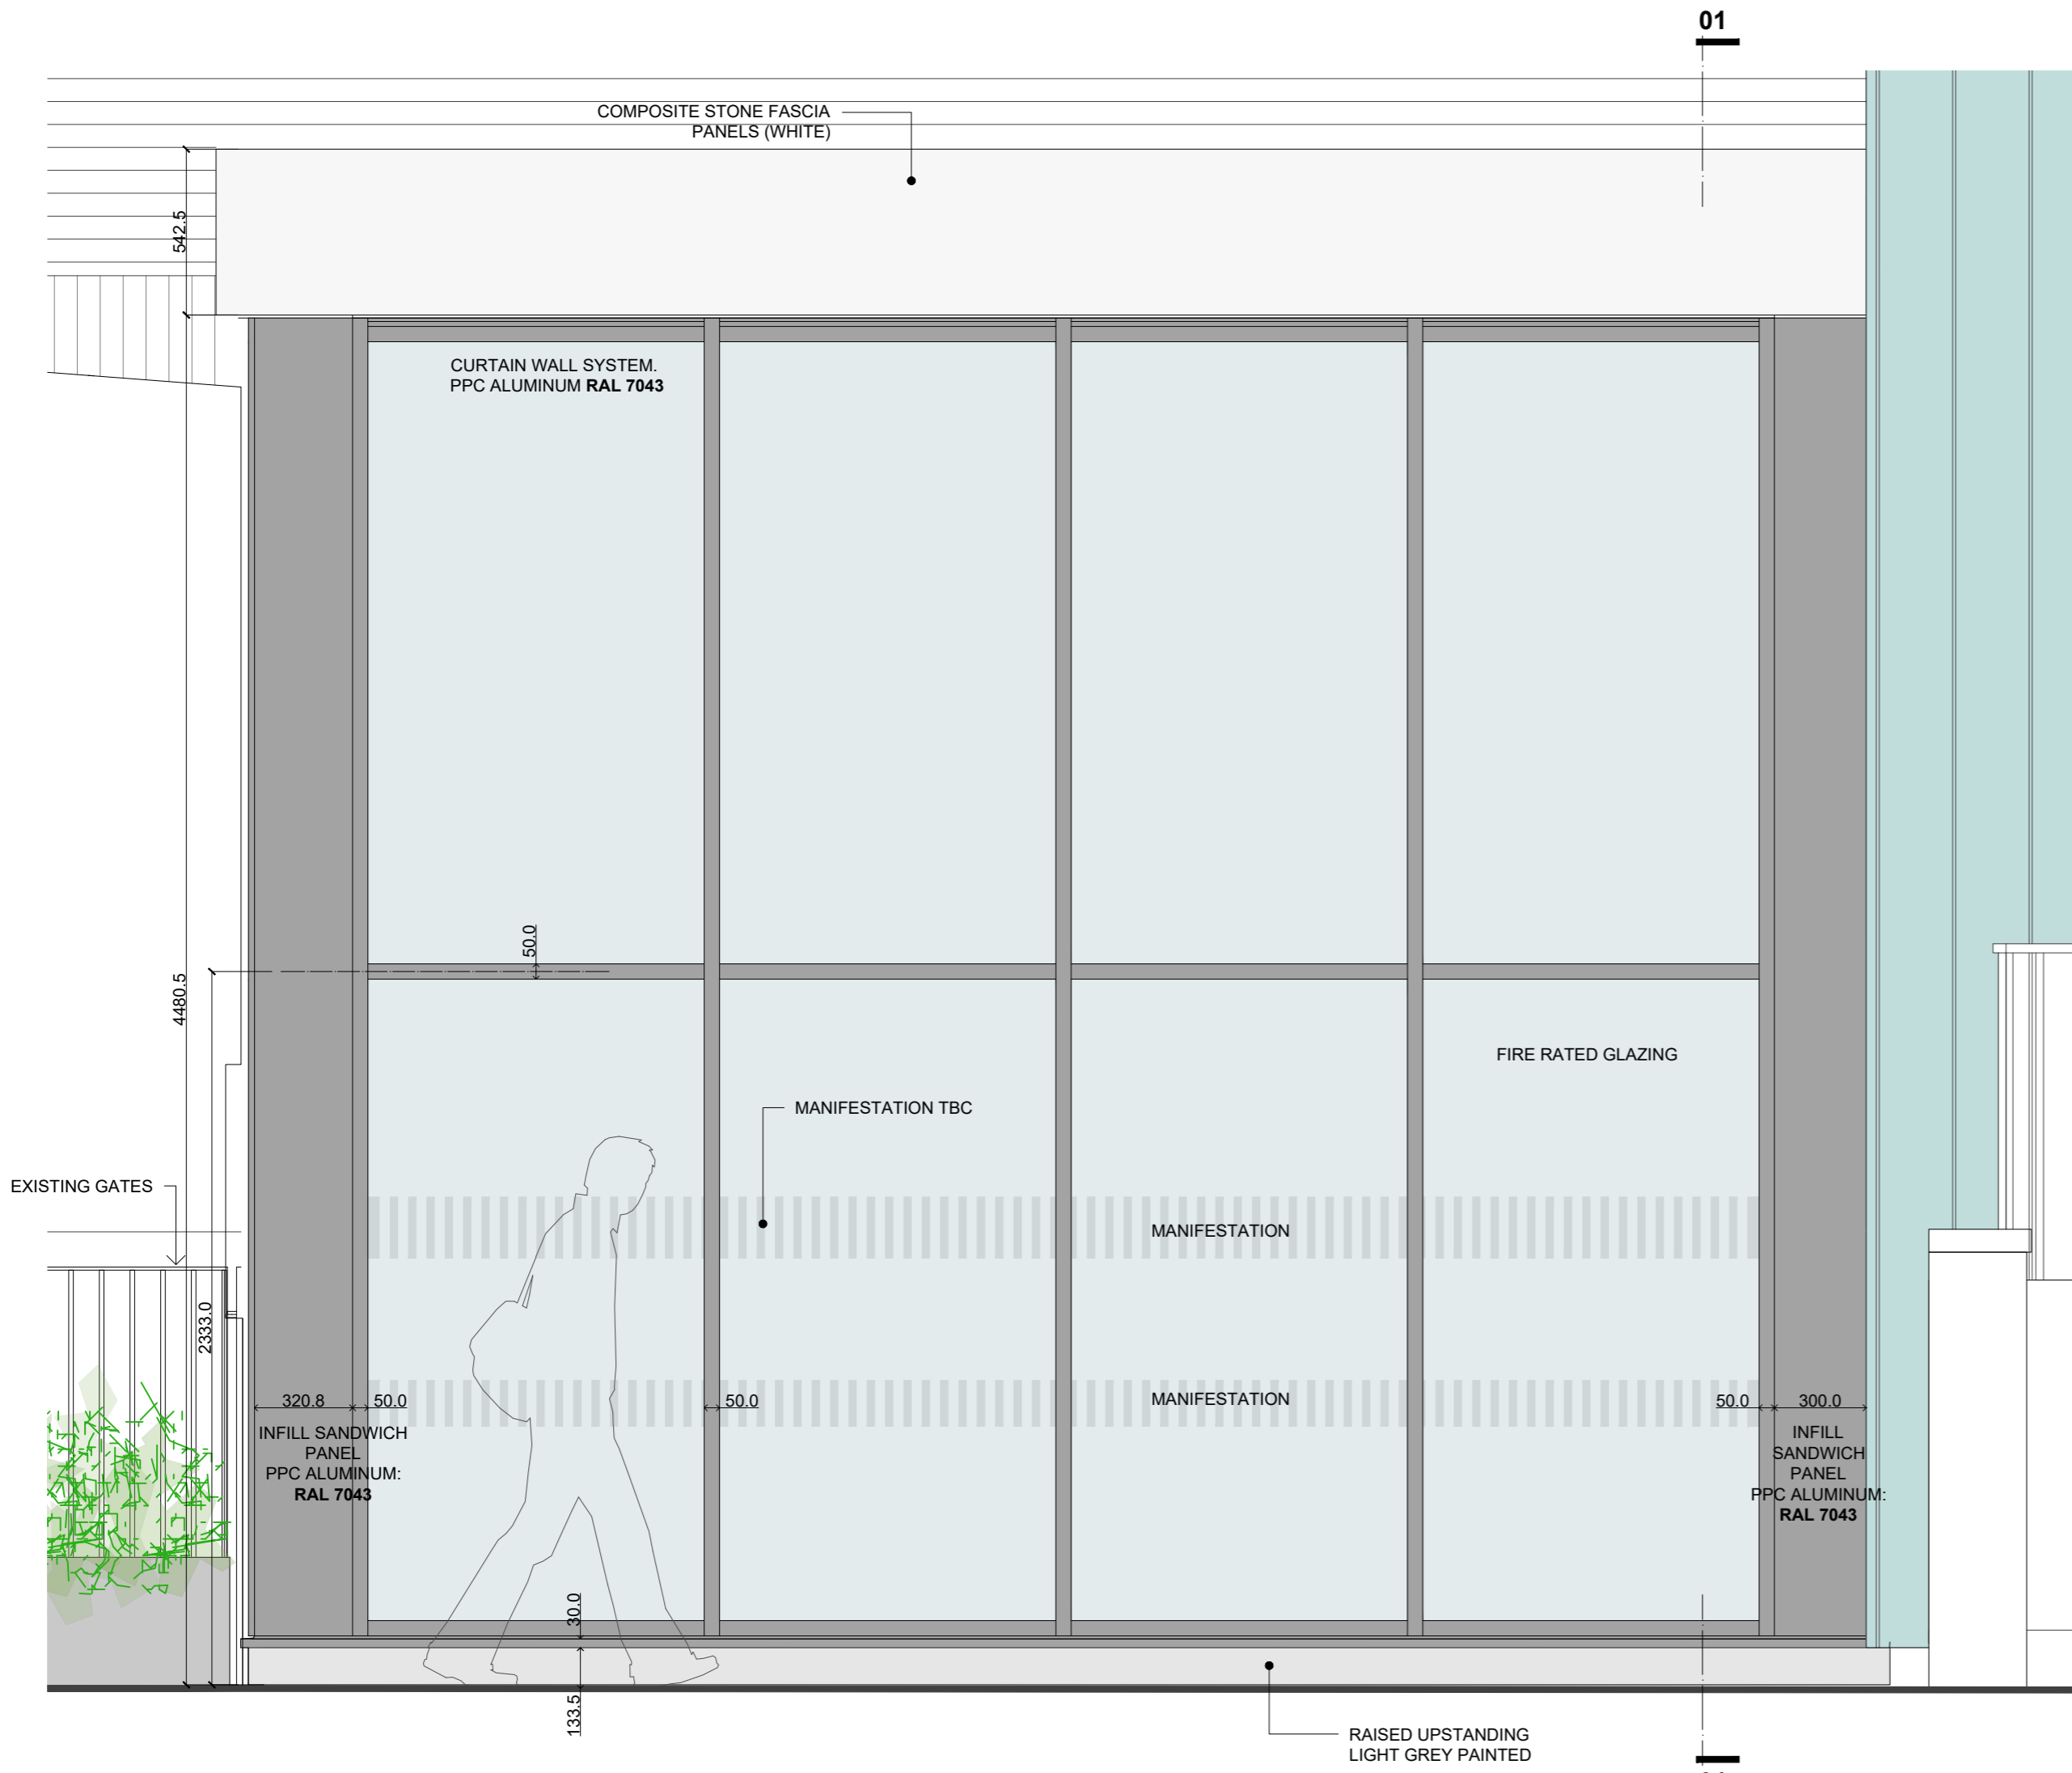

ASTOR COLLEGE

NORTH EAST ELEVATION (CHARLOTTE STREET)
1:500

SHOP FRONT - NORTH EAST ELEVATION - CHARLOTTE STREET
1:20

SHOP FRONT - SECTION 01
1:20

REV	BY	CHECKED	DATE
A	PD	JAA	17/04/2022

DRAWING UPDATED TO REPLY TO COMMENTS AND REVISION CLOUDS OMITTED

Notes: All dimensions to be checked on site
Do not scale from drawings

client
UNIVERSITY COLLEGE LONDON

project
UCL ASTOR COLLEGE CAFE
99 CHARLOTTE STREET, LONDON
W1T 4QB

drawing title
SHOPFRONT / CAFE
PROPOSED
NORTH EAST ELEVATION AND SECTION 01

scale at sheet
1:20
1:500
@A2

issue purpose
DISCHARGE OF CONDITION 13b

project no.
2021-834

drawing no.
2021-834/DC02

sheet
revision
A

north point

drawn
PD

checked by
JAA