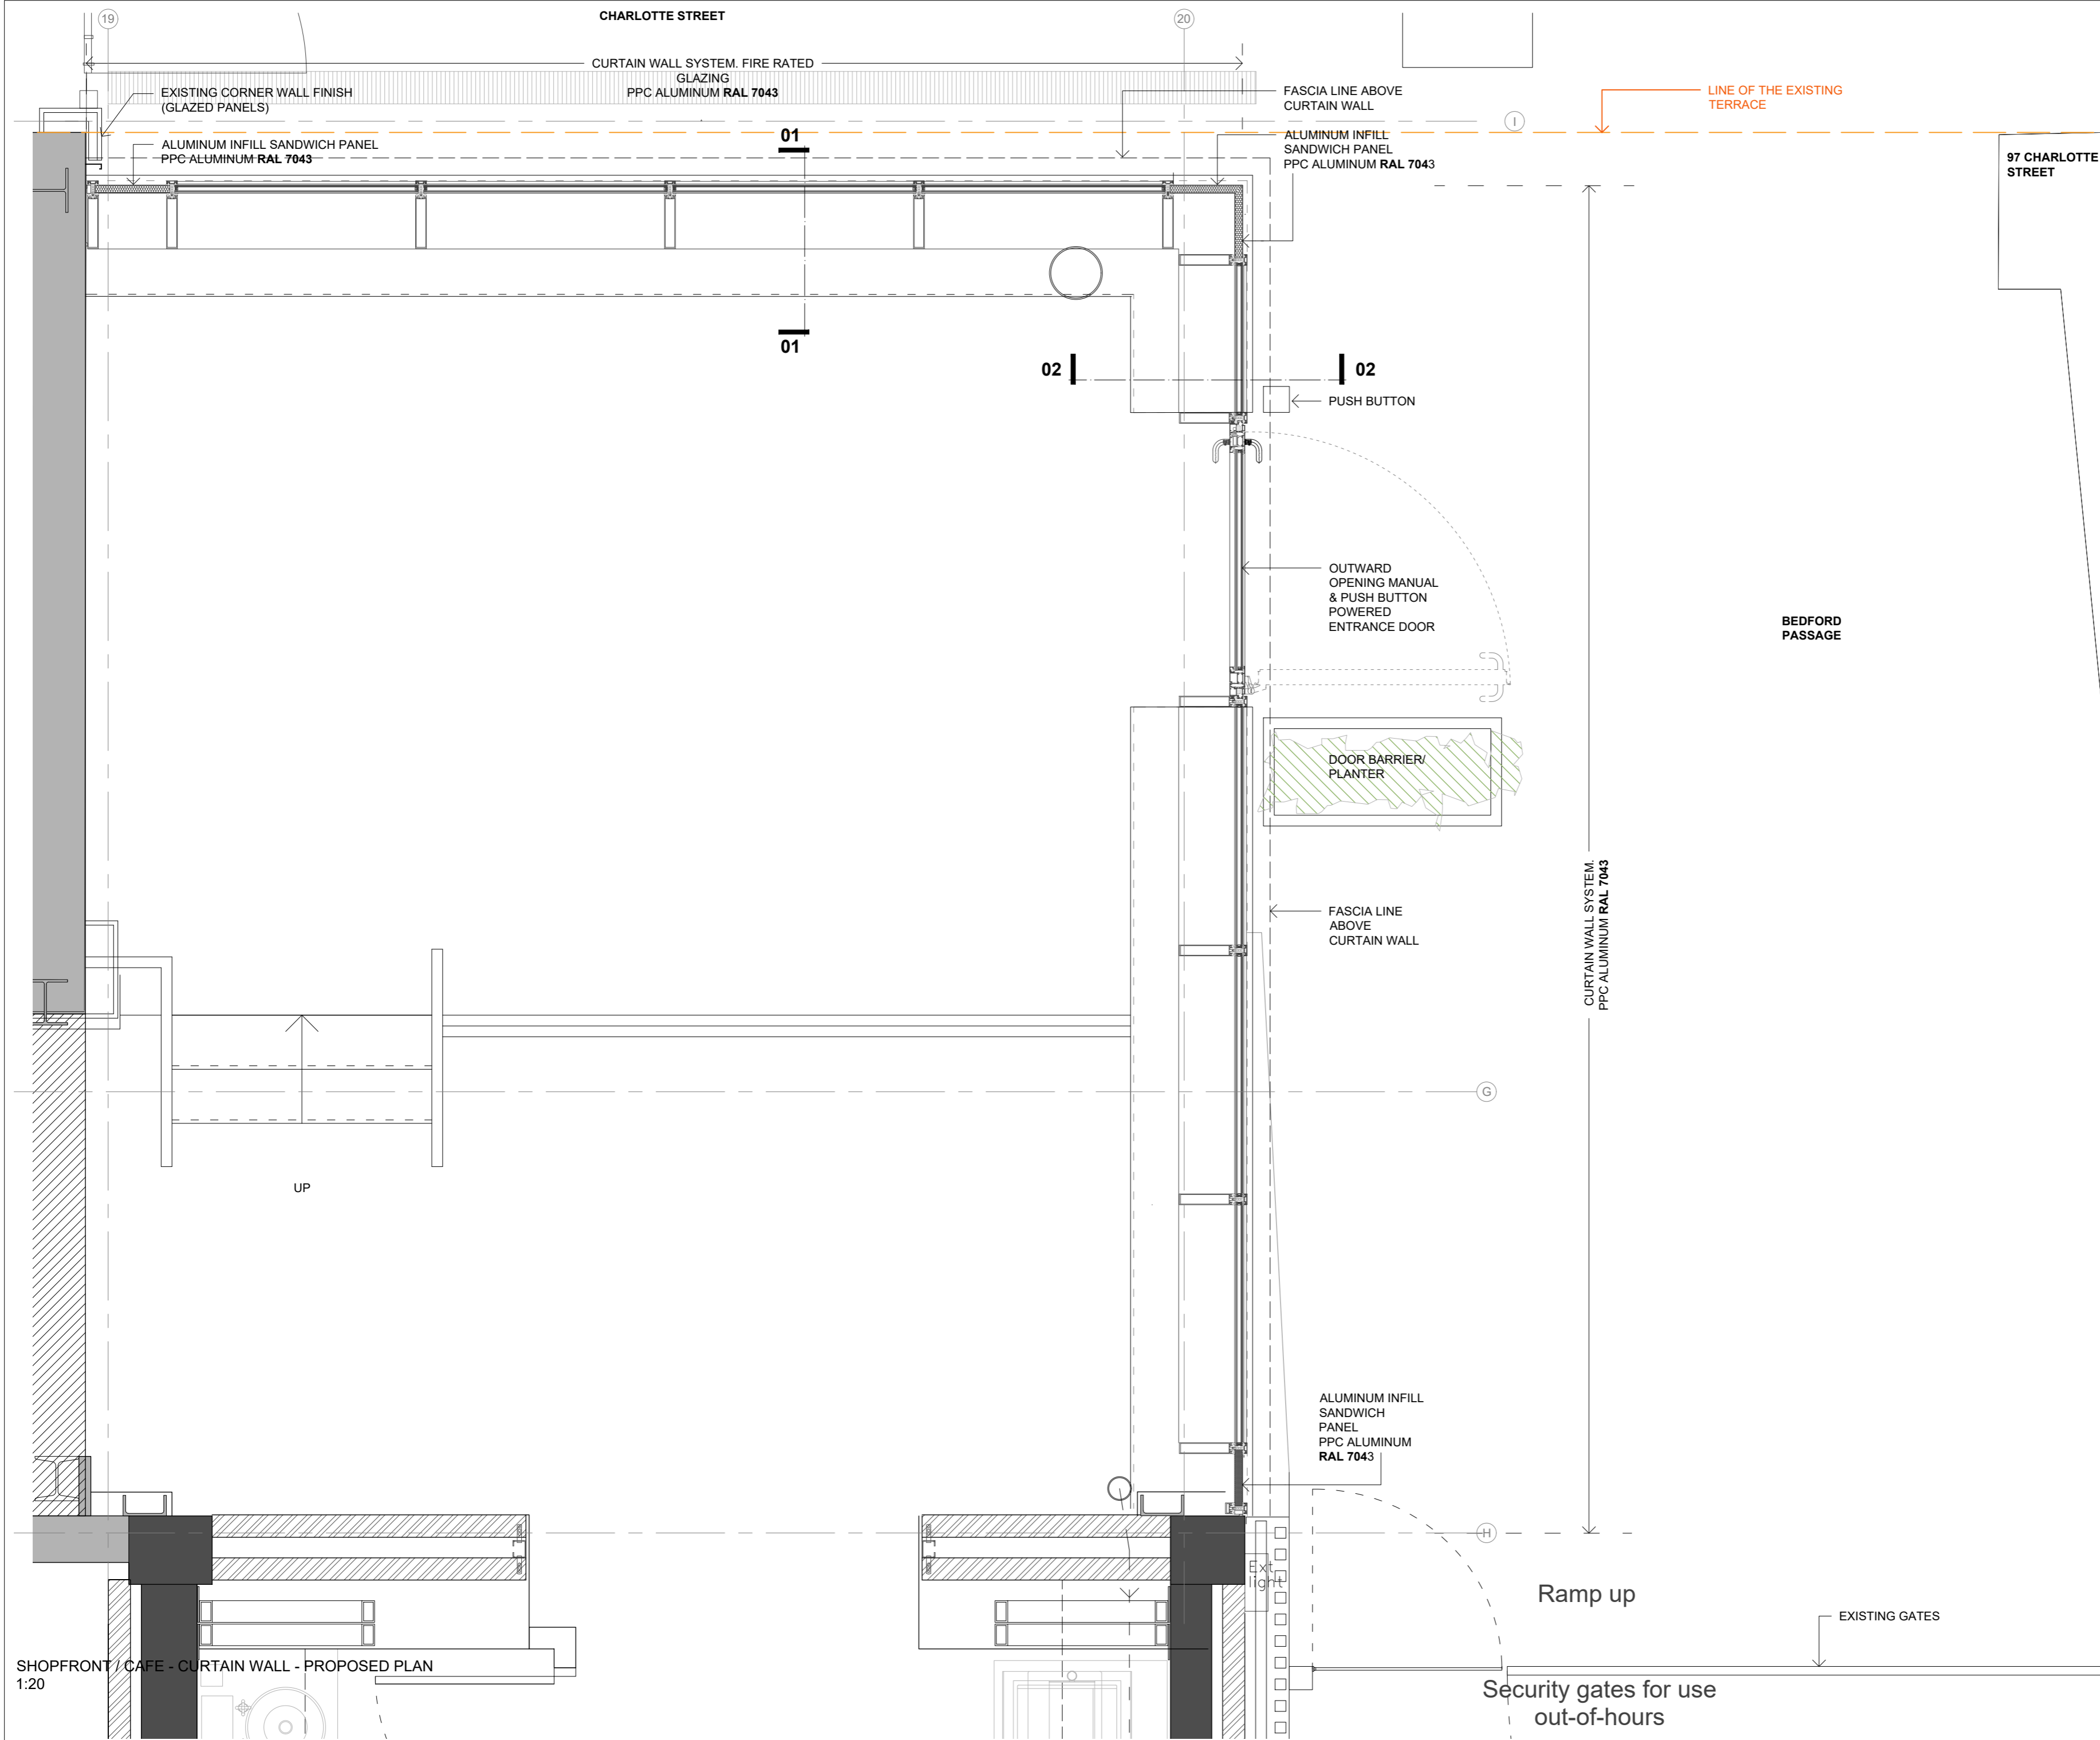

Freeman Ankerman Partnership Ltd

fap architects and surveyors
198 Providence Square ■ Jacob Street ■ London SE1 2DZ

e mail@fap-architects.co.uk
t 020 7394 2232

97 CHARLOTTE STREET

REV	BY	CHECKED	DATE
A	PD	JAA	17/04/2022

DRAWING UPDATED TO REPLY TO COMMENTS AND REVISION CLOUDS OMITTED

Notes: All dimensions to be checked on site
Do not scale from drawings

client
UNIVERSITY COLLEGE LONDON

project
UCL ASTOR COLLEGE CAFE
99 CHARLOTTE STREET, LONDON
W1T 4QB

drawing title
SHOPFRONT / CAFE
PROPOSED PLAN
(AT CORNER OF BEDFORD PASSAGE)

scale at sheet
1:20

@A2

issue purpose
DISCHARGE OF CONDITION 13b

project no.
2021-834

drawing no.
2021-834/DC01

sheet
revision
A

north point

drawn
PD

checked by
JAA

signed
date
MAY 2022

SHOPFRONT / CAFE - CURTAIN WALL - PROPOSED PLAN
1:20

Ramp up
Security gates for use out-of-hours