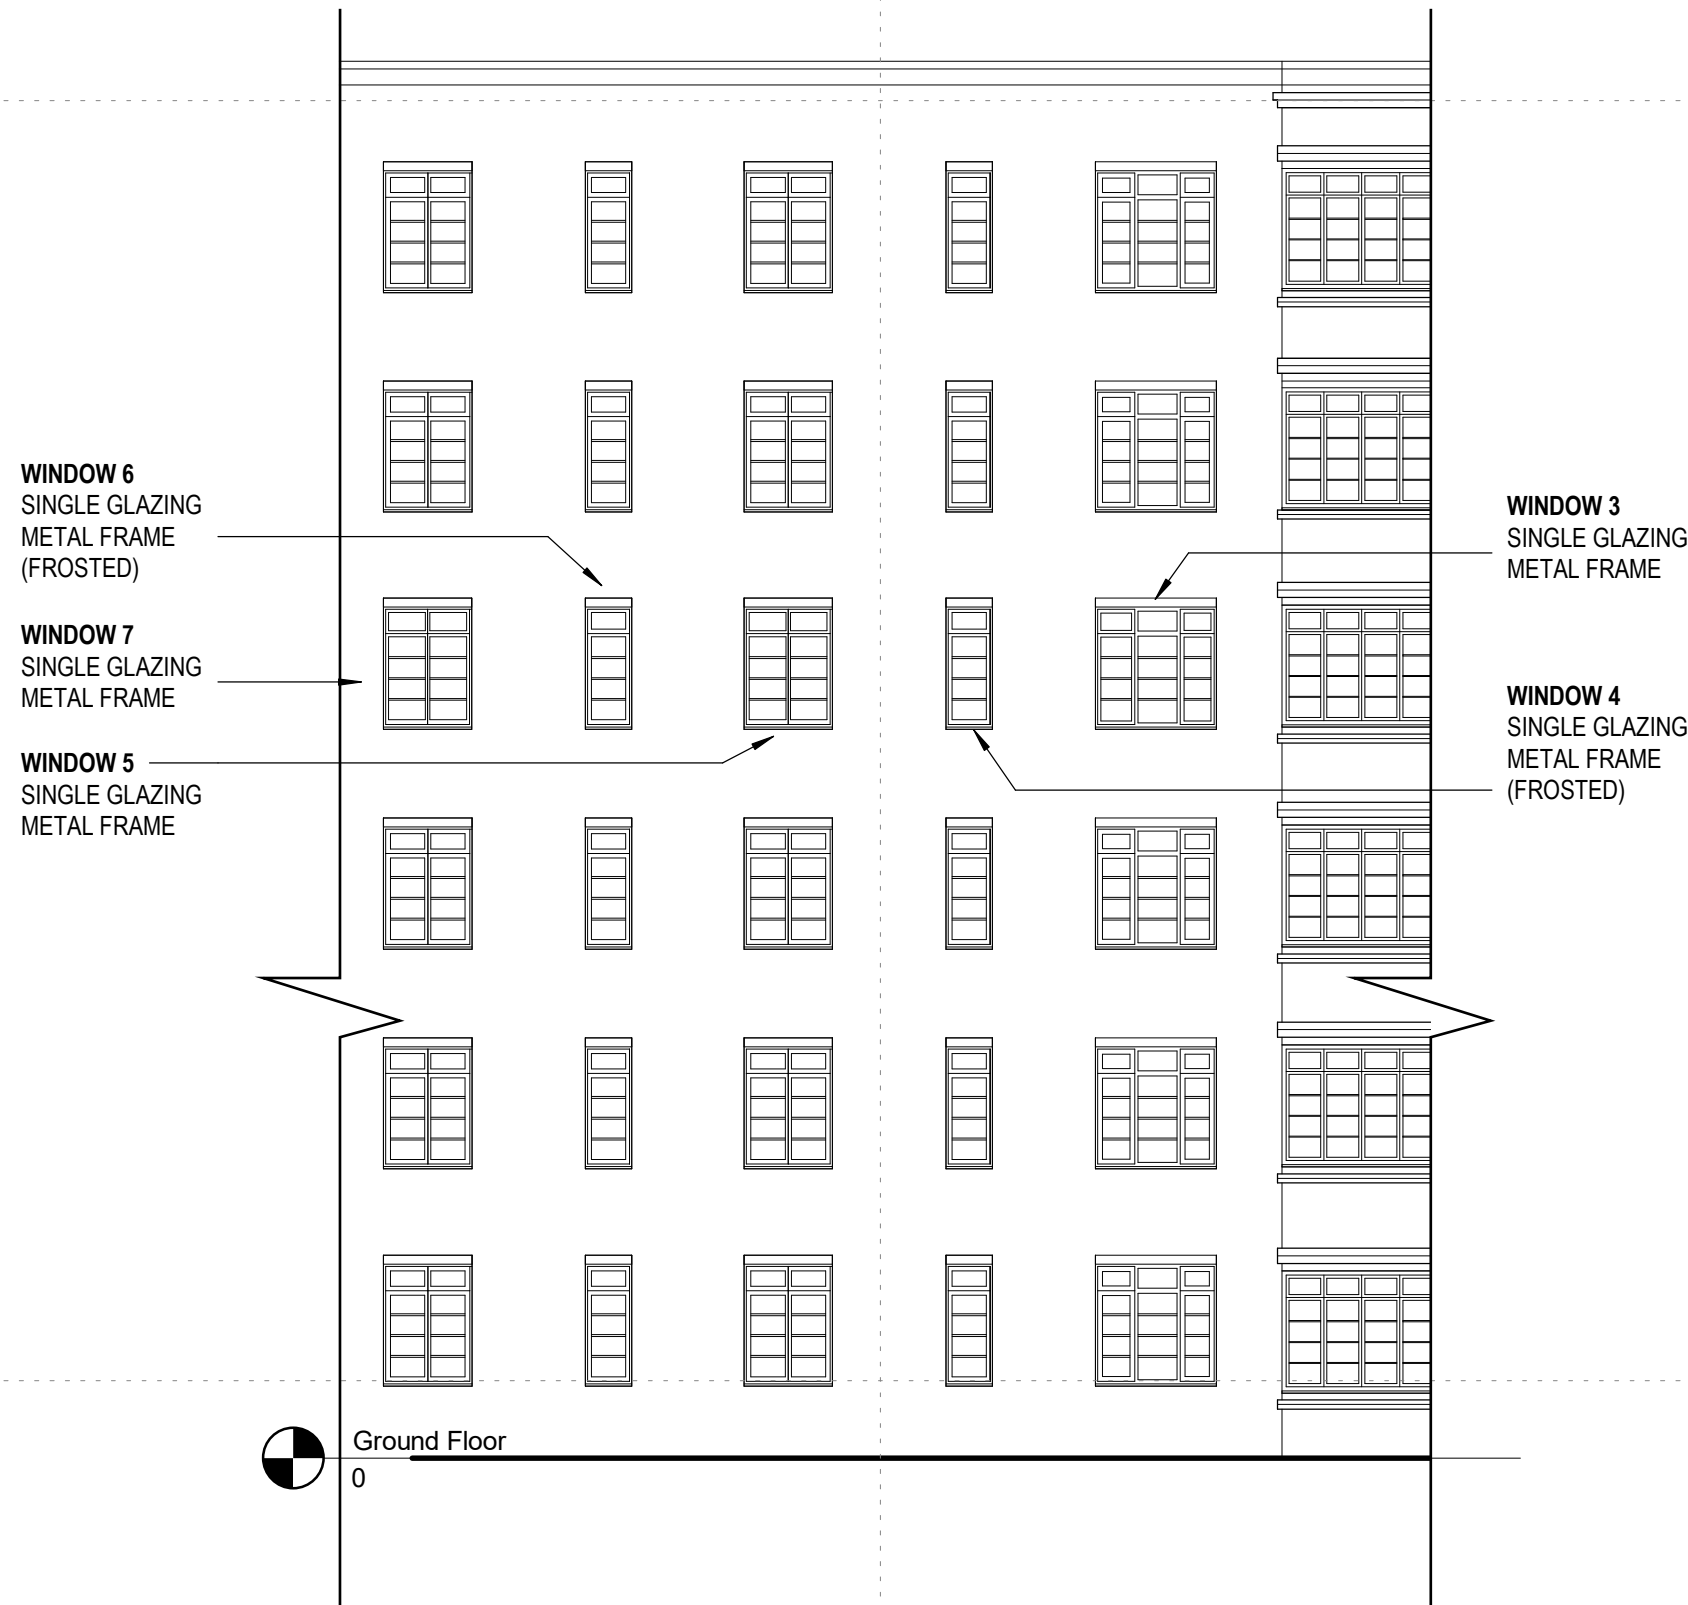

Project
62 HILLFIELD COURT,
NW3 4BG

Prepared for
Mr Jeong Cheol Bae

HMJK

85 Great Portland Street
First Floor
London
W1W 7LT

All reproduction & intellectual property rights reserved © 2022

Do not scale dimensions from drawings
Site verify all dimensions prior to construction
Report all discrepancies to HMJK immediately
This drawing is to be read in conjunction with all relevant documents and drawings
This drawing is not for the construction

| Rev. | Description | Date |
|------|---------------------|------------|
| 01 | Planning Submission | 2022/06/23 |

Drawn by: JK Reviewed by: JK/HM
Approved by: JK/HM Scale @A3: 1:100
Project No 2203HC

Sheet Title:
**EXISTING
ELEVATION 2**

Original drawing is A3. Do not scale this drawing.
Sheet Number:
A301
Status: Revision: **01**

23/06/2022 13:05:14