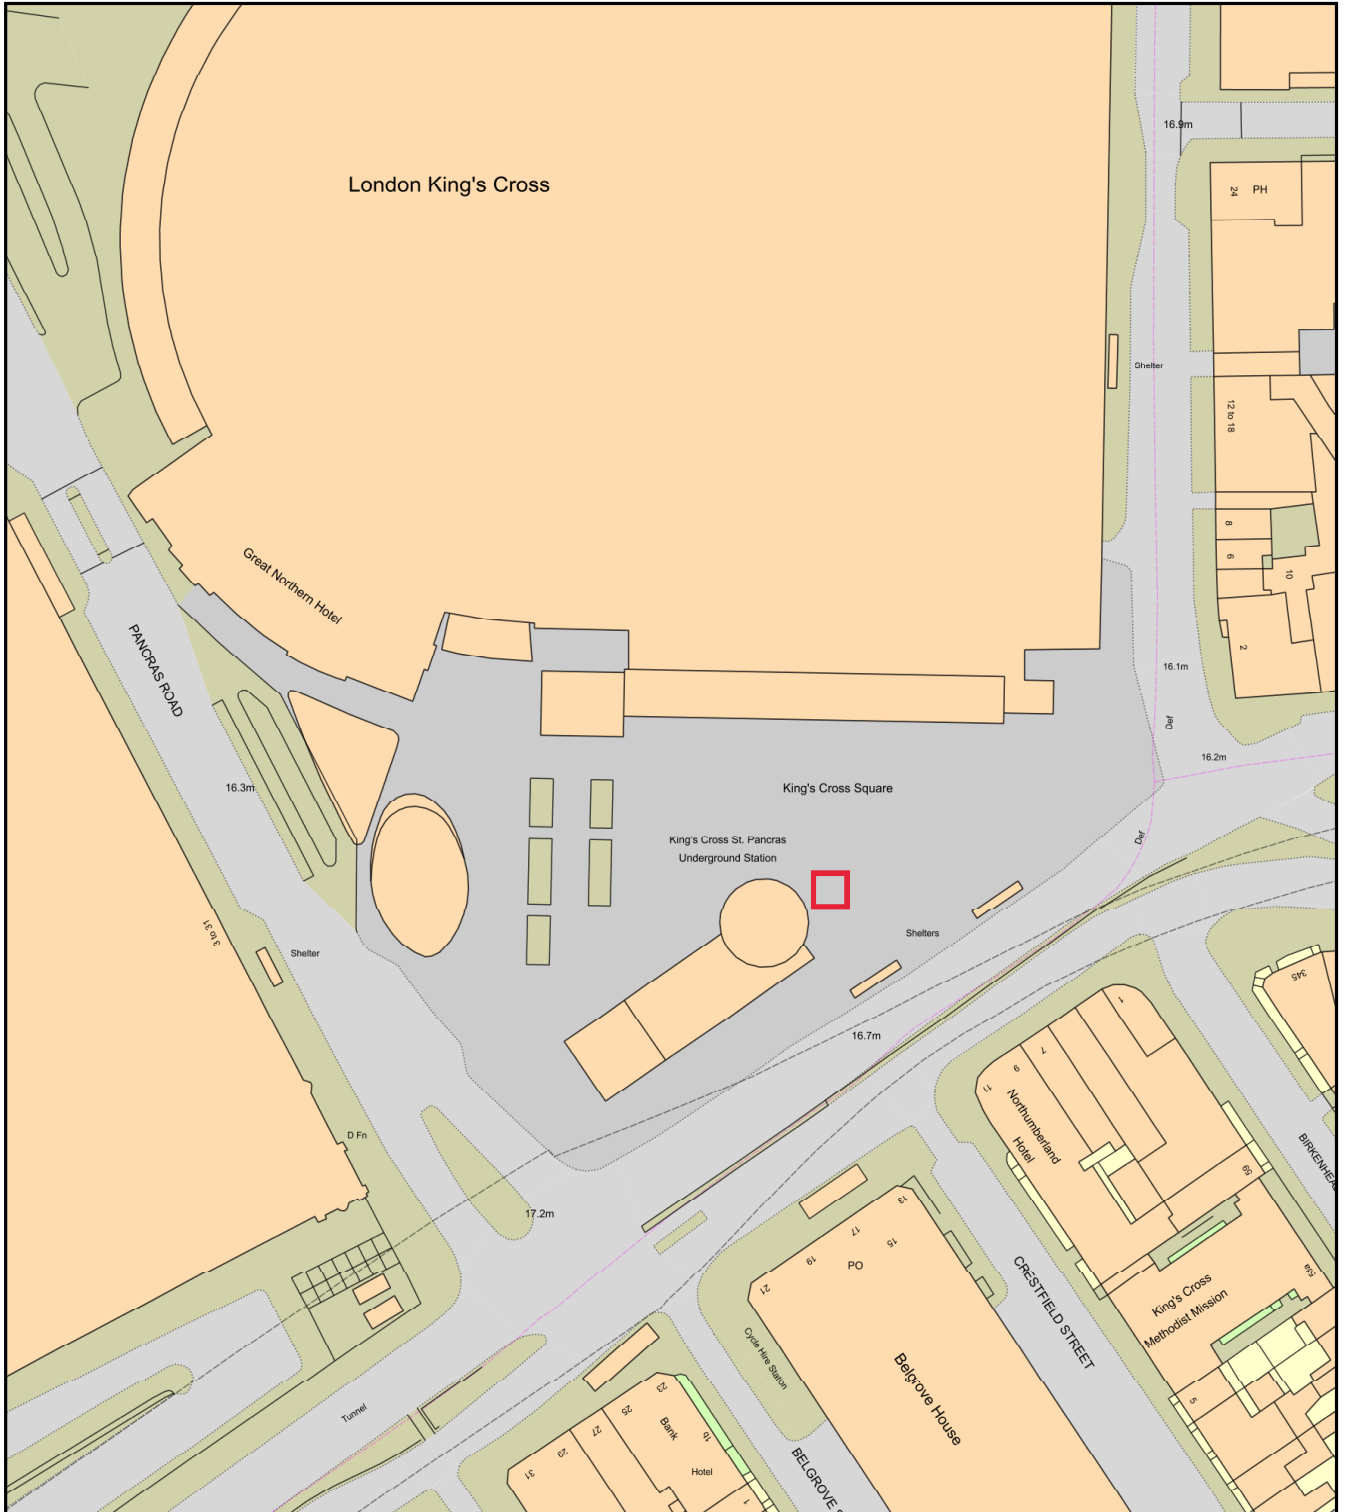

Kings Cross Display Screen

Plan Produced for: C-Screens Limited

Date Produced: 25 Jun 2022

Plan Reference Number / Project ID TQRQM22176190451964 / EP1566

Scale: 1:1250 @ A4