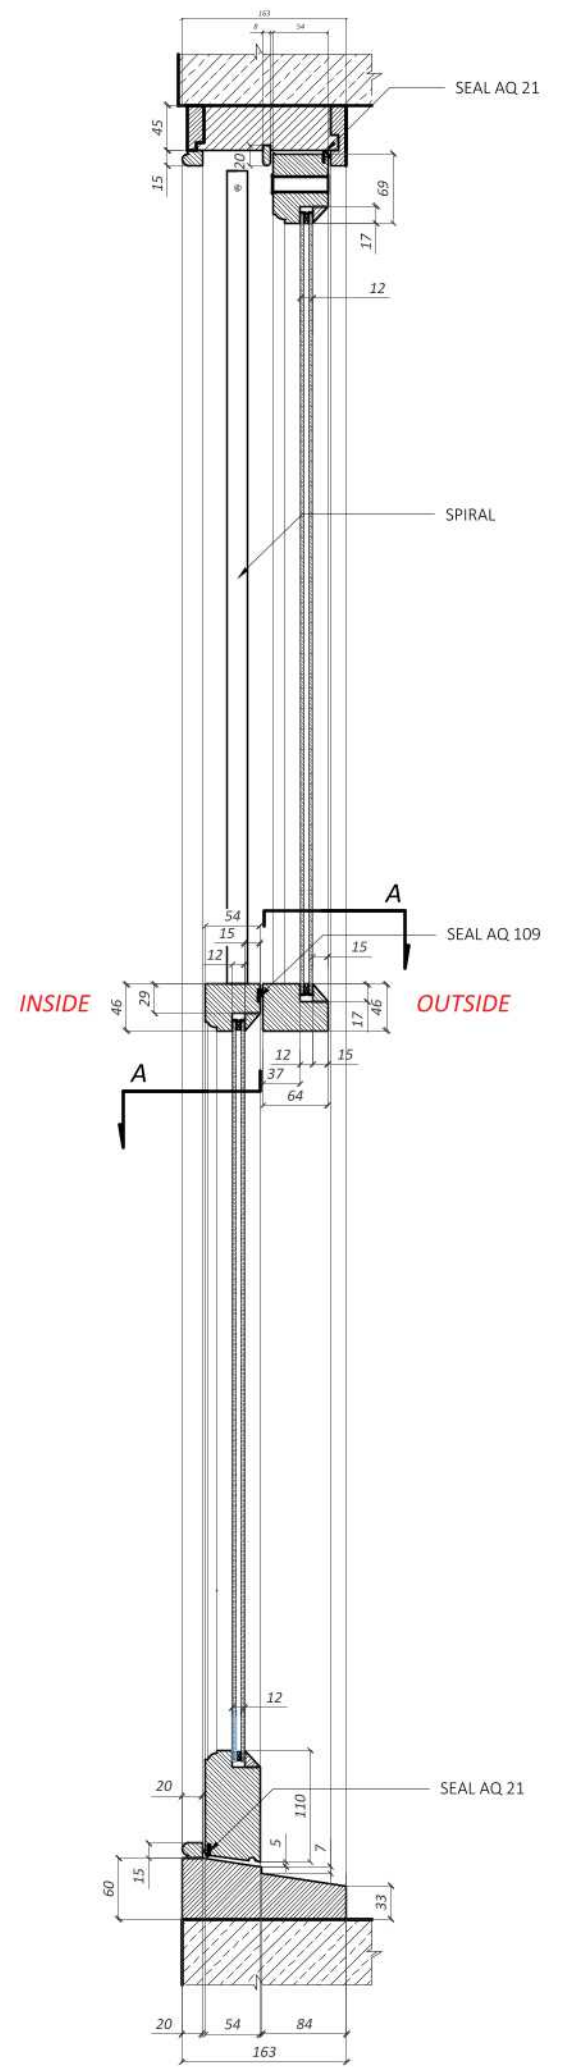

SECTION 1-1
12 MM DGU

OUTSIDE VIEW

PLAN B-B
12 MM DGU

MASHER BROTHERS LTD

Project **TYPICAL SPIRAL BALANCE SASH SLIMLITE WINDOW**