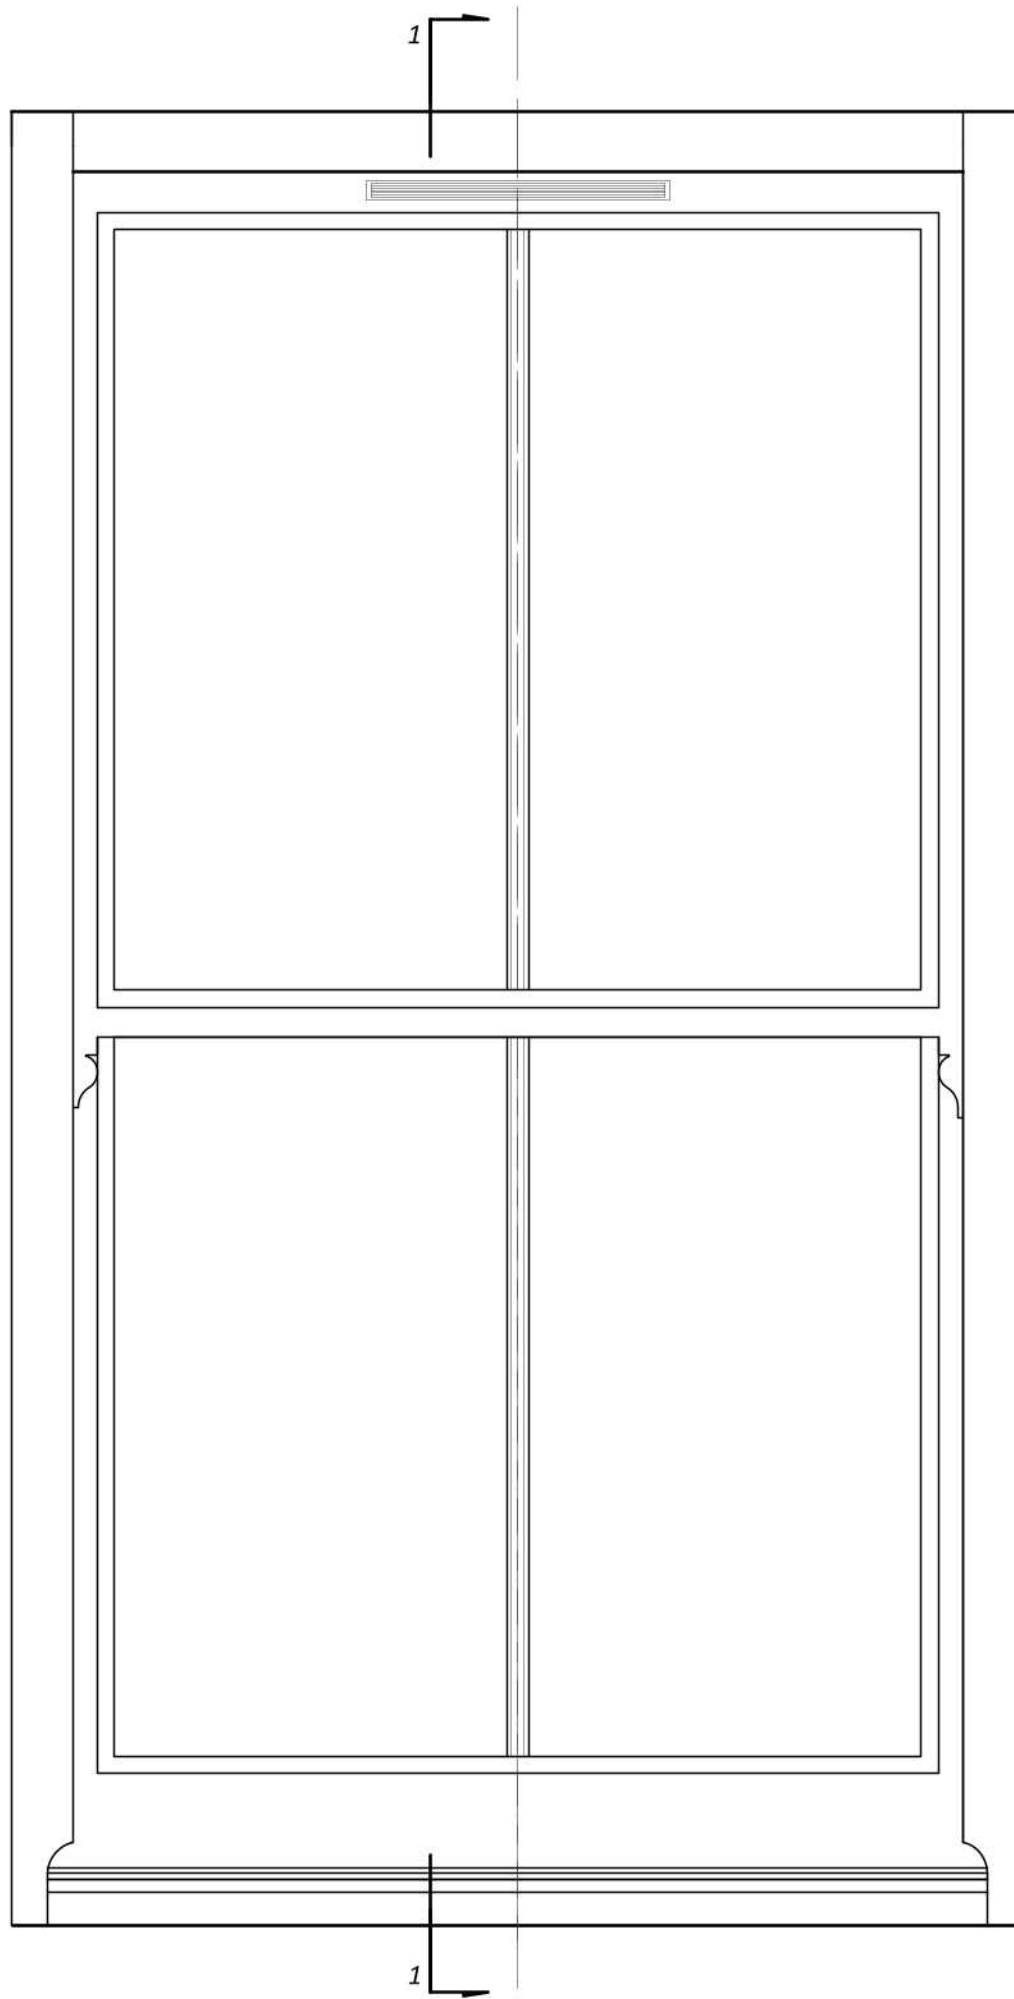

SECTION 1-1
12 MM DGU

OUTSIDE VIEW

PLAN B-B
12 MM DGU

MASHER BROTHERS LTD

Project **TYPICAL SPIRAL BALANCE SASH SLIMLITE WINDOW**