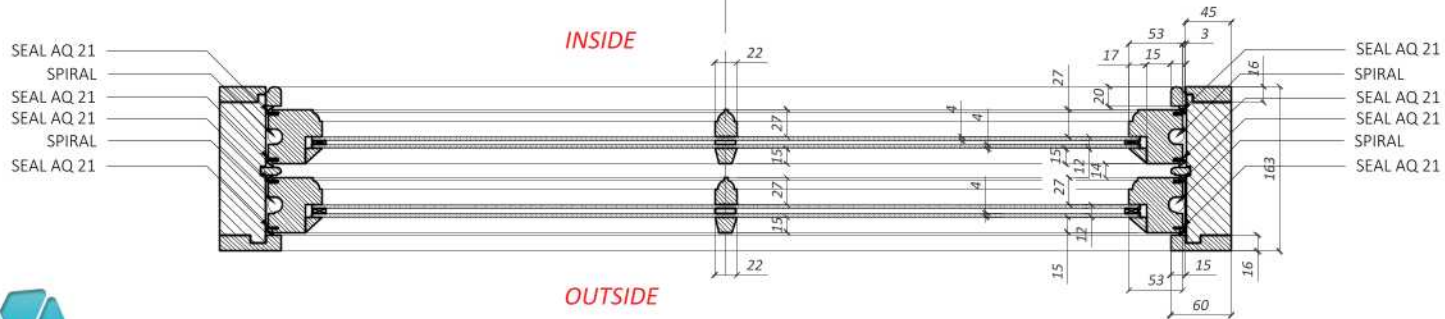

SECTION 1-1
12 MM DGU

OUTSIDE VIEW

PLAN B-B
12 MM DGU

MASHER BROTHERS LTD

Project **TYPICAL SPIRAL BALANCE SASH SLIMLITE WINDOW**