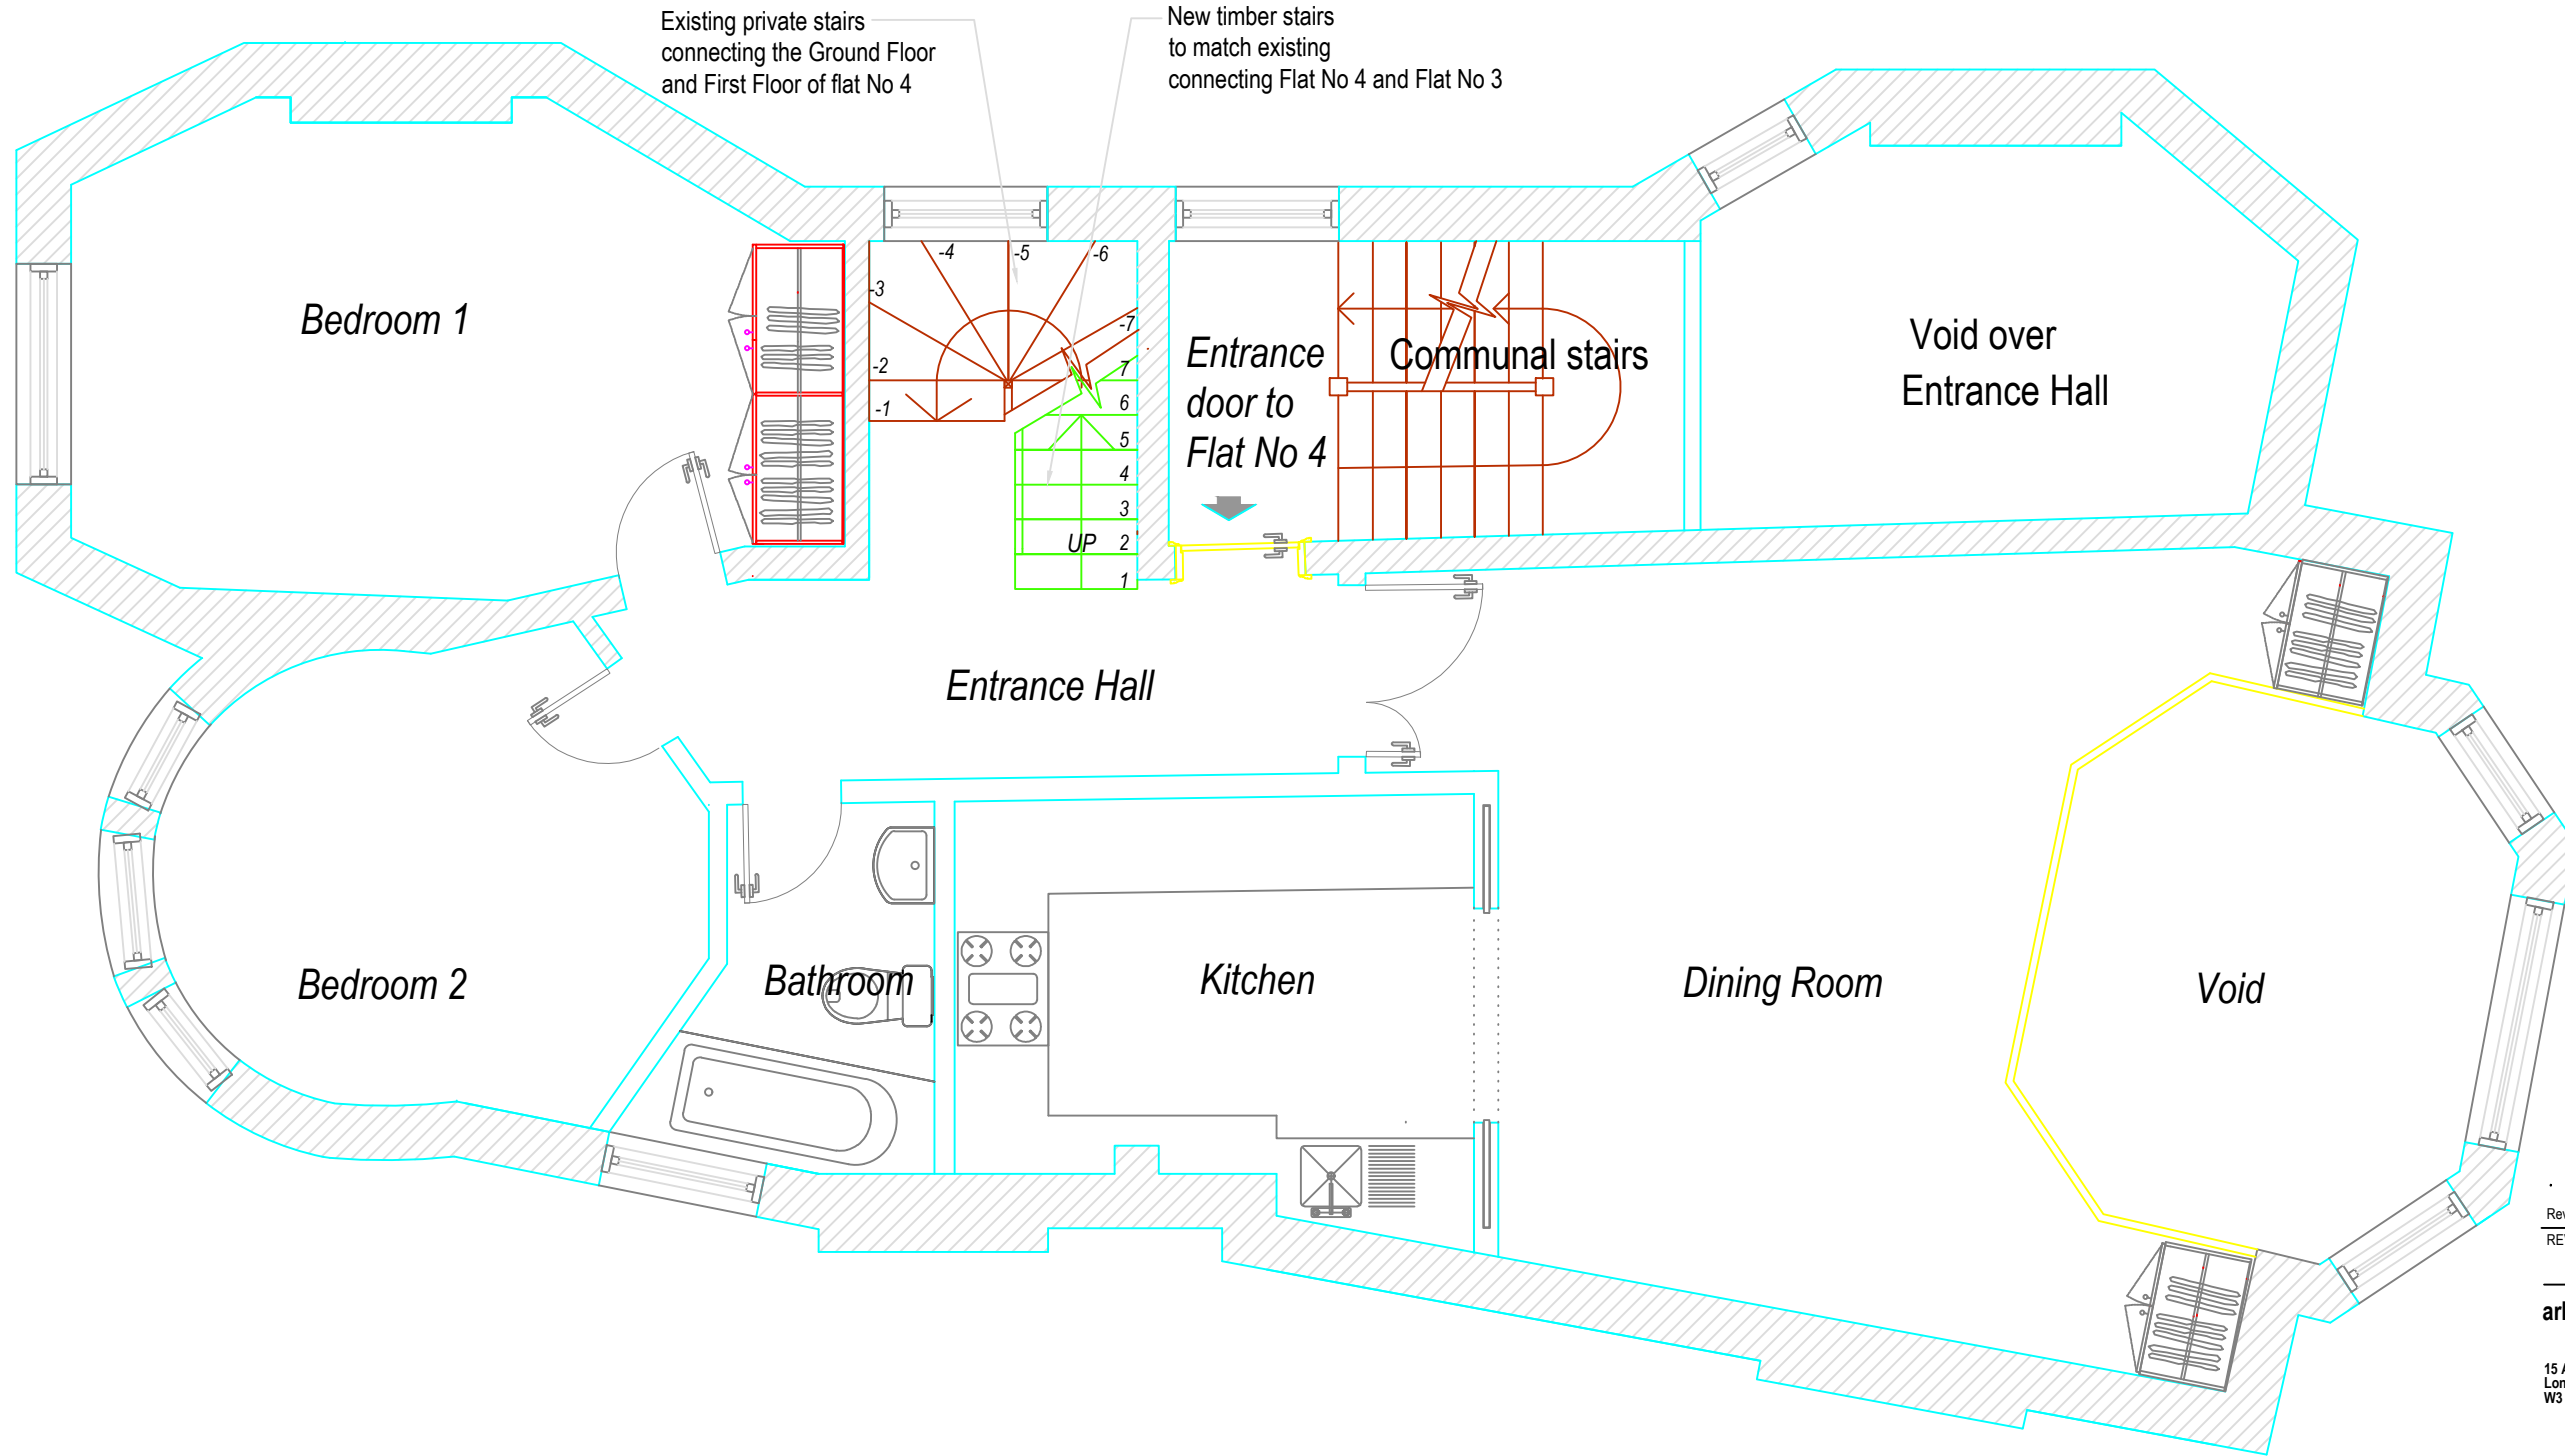

PROPOSED

FIRST FLOOR PLAN
Scale 1:50 @ A3

Rev	Desc	By	Date	Ch
REVISIONS				

arkluta

15 Ashfield Road
London
W3 7JE

Tel (+44) 0208 743 5600
Mob (+44) 077 69811452
E-mail: arkluta@hotmail.co.uk

Project:
**Flat 4 Rosslyn Heights,
2 Belsize Lane NW3 5AB**

Title:
**PROPOSED
FIRST FLOOR**

Scale: 1:50@A3
Drawn by: GME

Date: May 2022
Checked by: LV

Drawing No: 04-RH-03P
Rev: