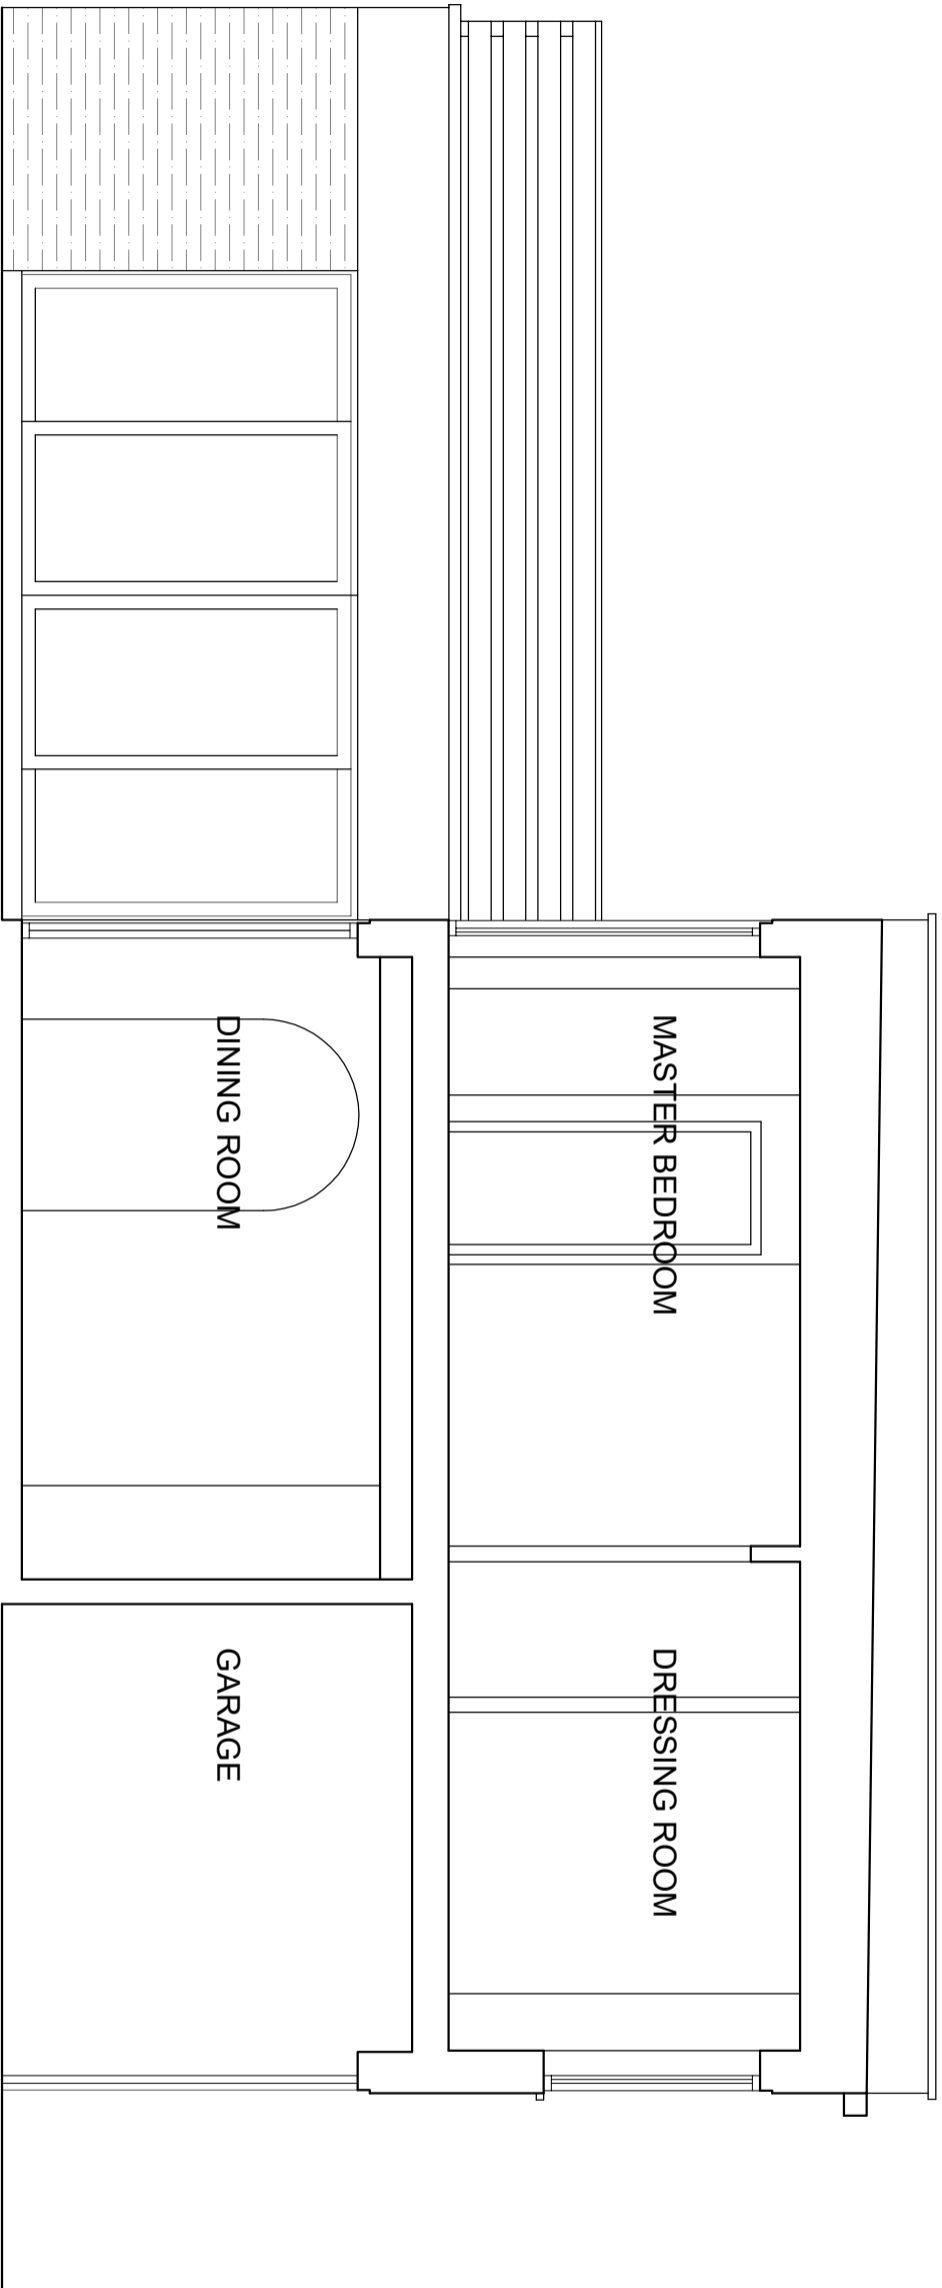

REVISIONS
REV/ DATE REVISION NOTES:

KEY

KASIA WHITFIELD DESIGN

JOB
21 HAWTREY ROAD
LONDON NW3 3SS

TITLE
EXISTING SECTION

DATE
2022.03.07

SCALE
1:50@A3

STATUS
SURVEY

PROJECT NO.
DRAWING NO.

REVISION

HR21 EX5

0m

5m