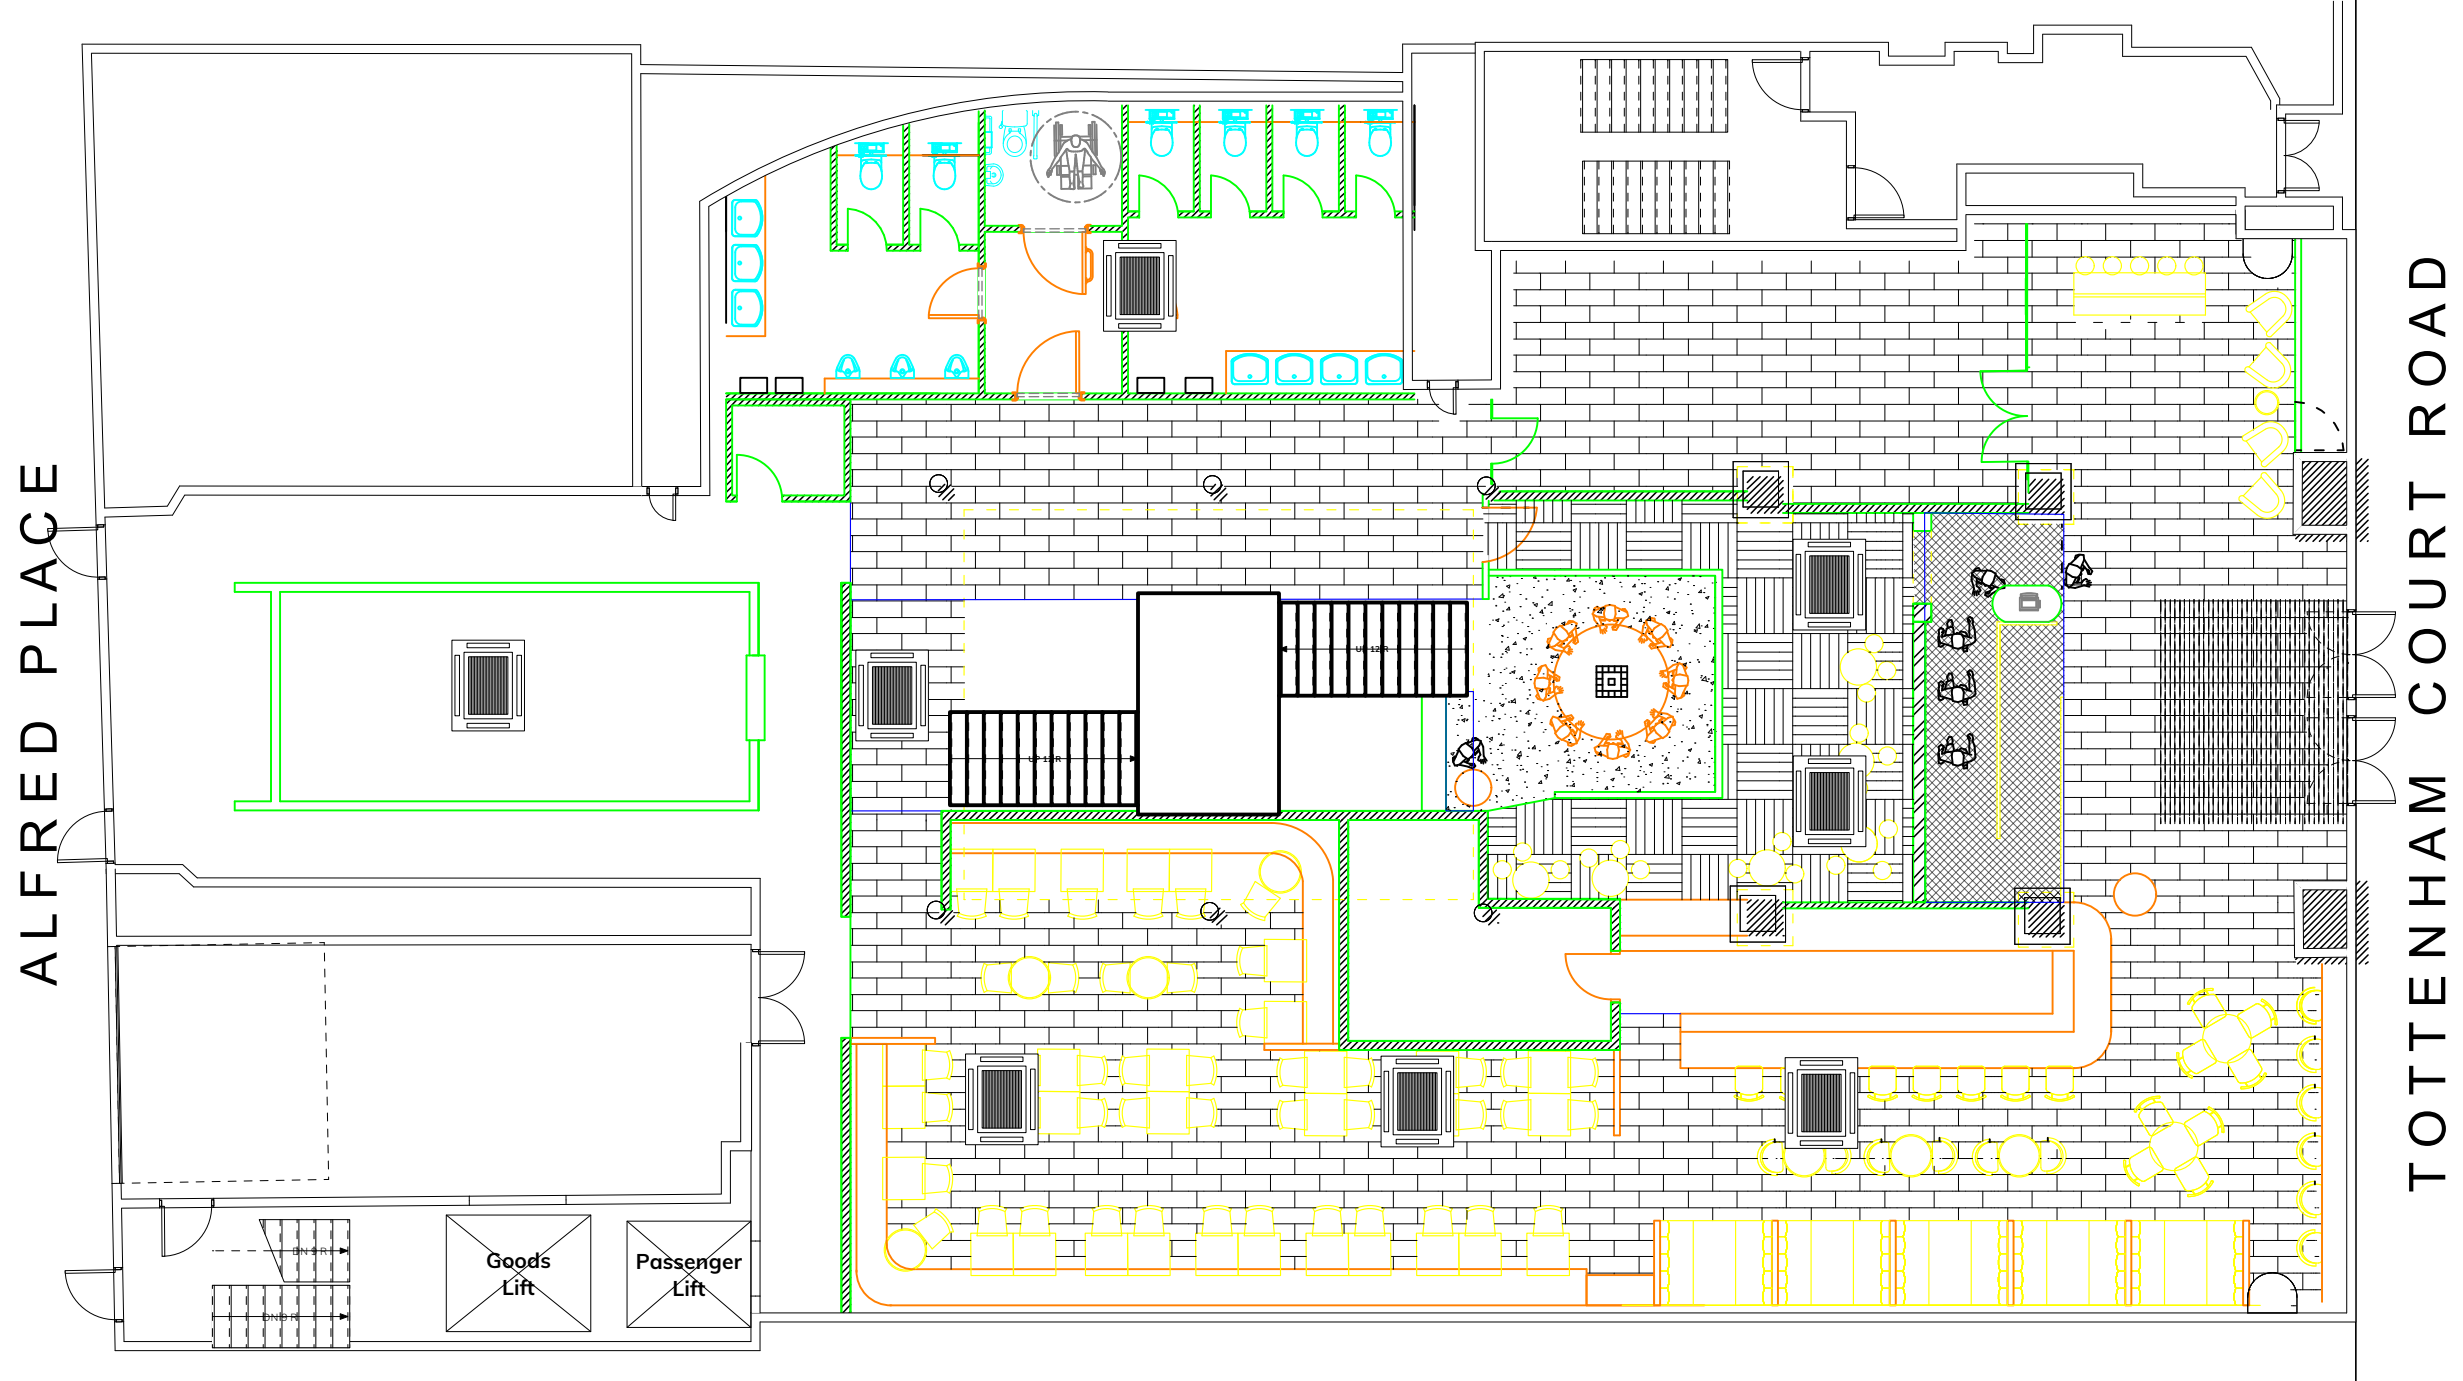

ISSUE
4

REV

Ground Floor GA

ALFRED PLACE

TOTTENHAM COURT ROAD

Client: Gamepath / Monopoly Lifesized		
Project: Monopoly Lifesized Edition - London		
Job Number:	21001 & 21002	
Venue / Location:	213-215 Tottenham Court Road	
Subject:	Ground Floor GA	
Area:		
Issue: 4	by: JJ	Date: 14/06/2021
Rev:	by:	Date:
VWX File: 21002 MP site v3.rwxp		
Sheet Number:	00-02	
Scale:	1:125 @ ISO A3	

ENTOURAGE

All dimensions are given in mm unless otherwise specified.
It is the responsibility of the contractors to double check any critical dimensions.

INTENT